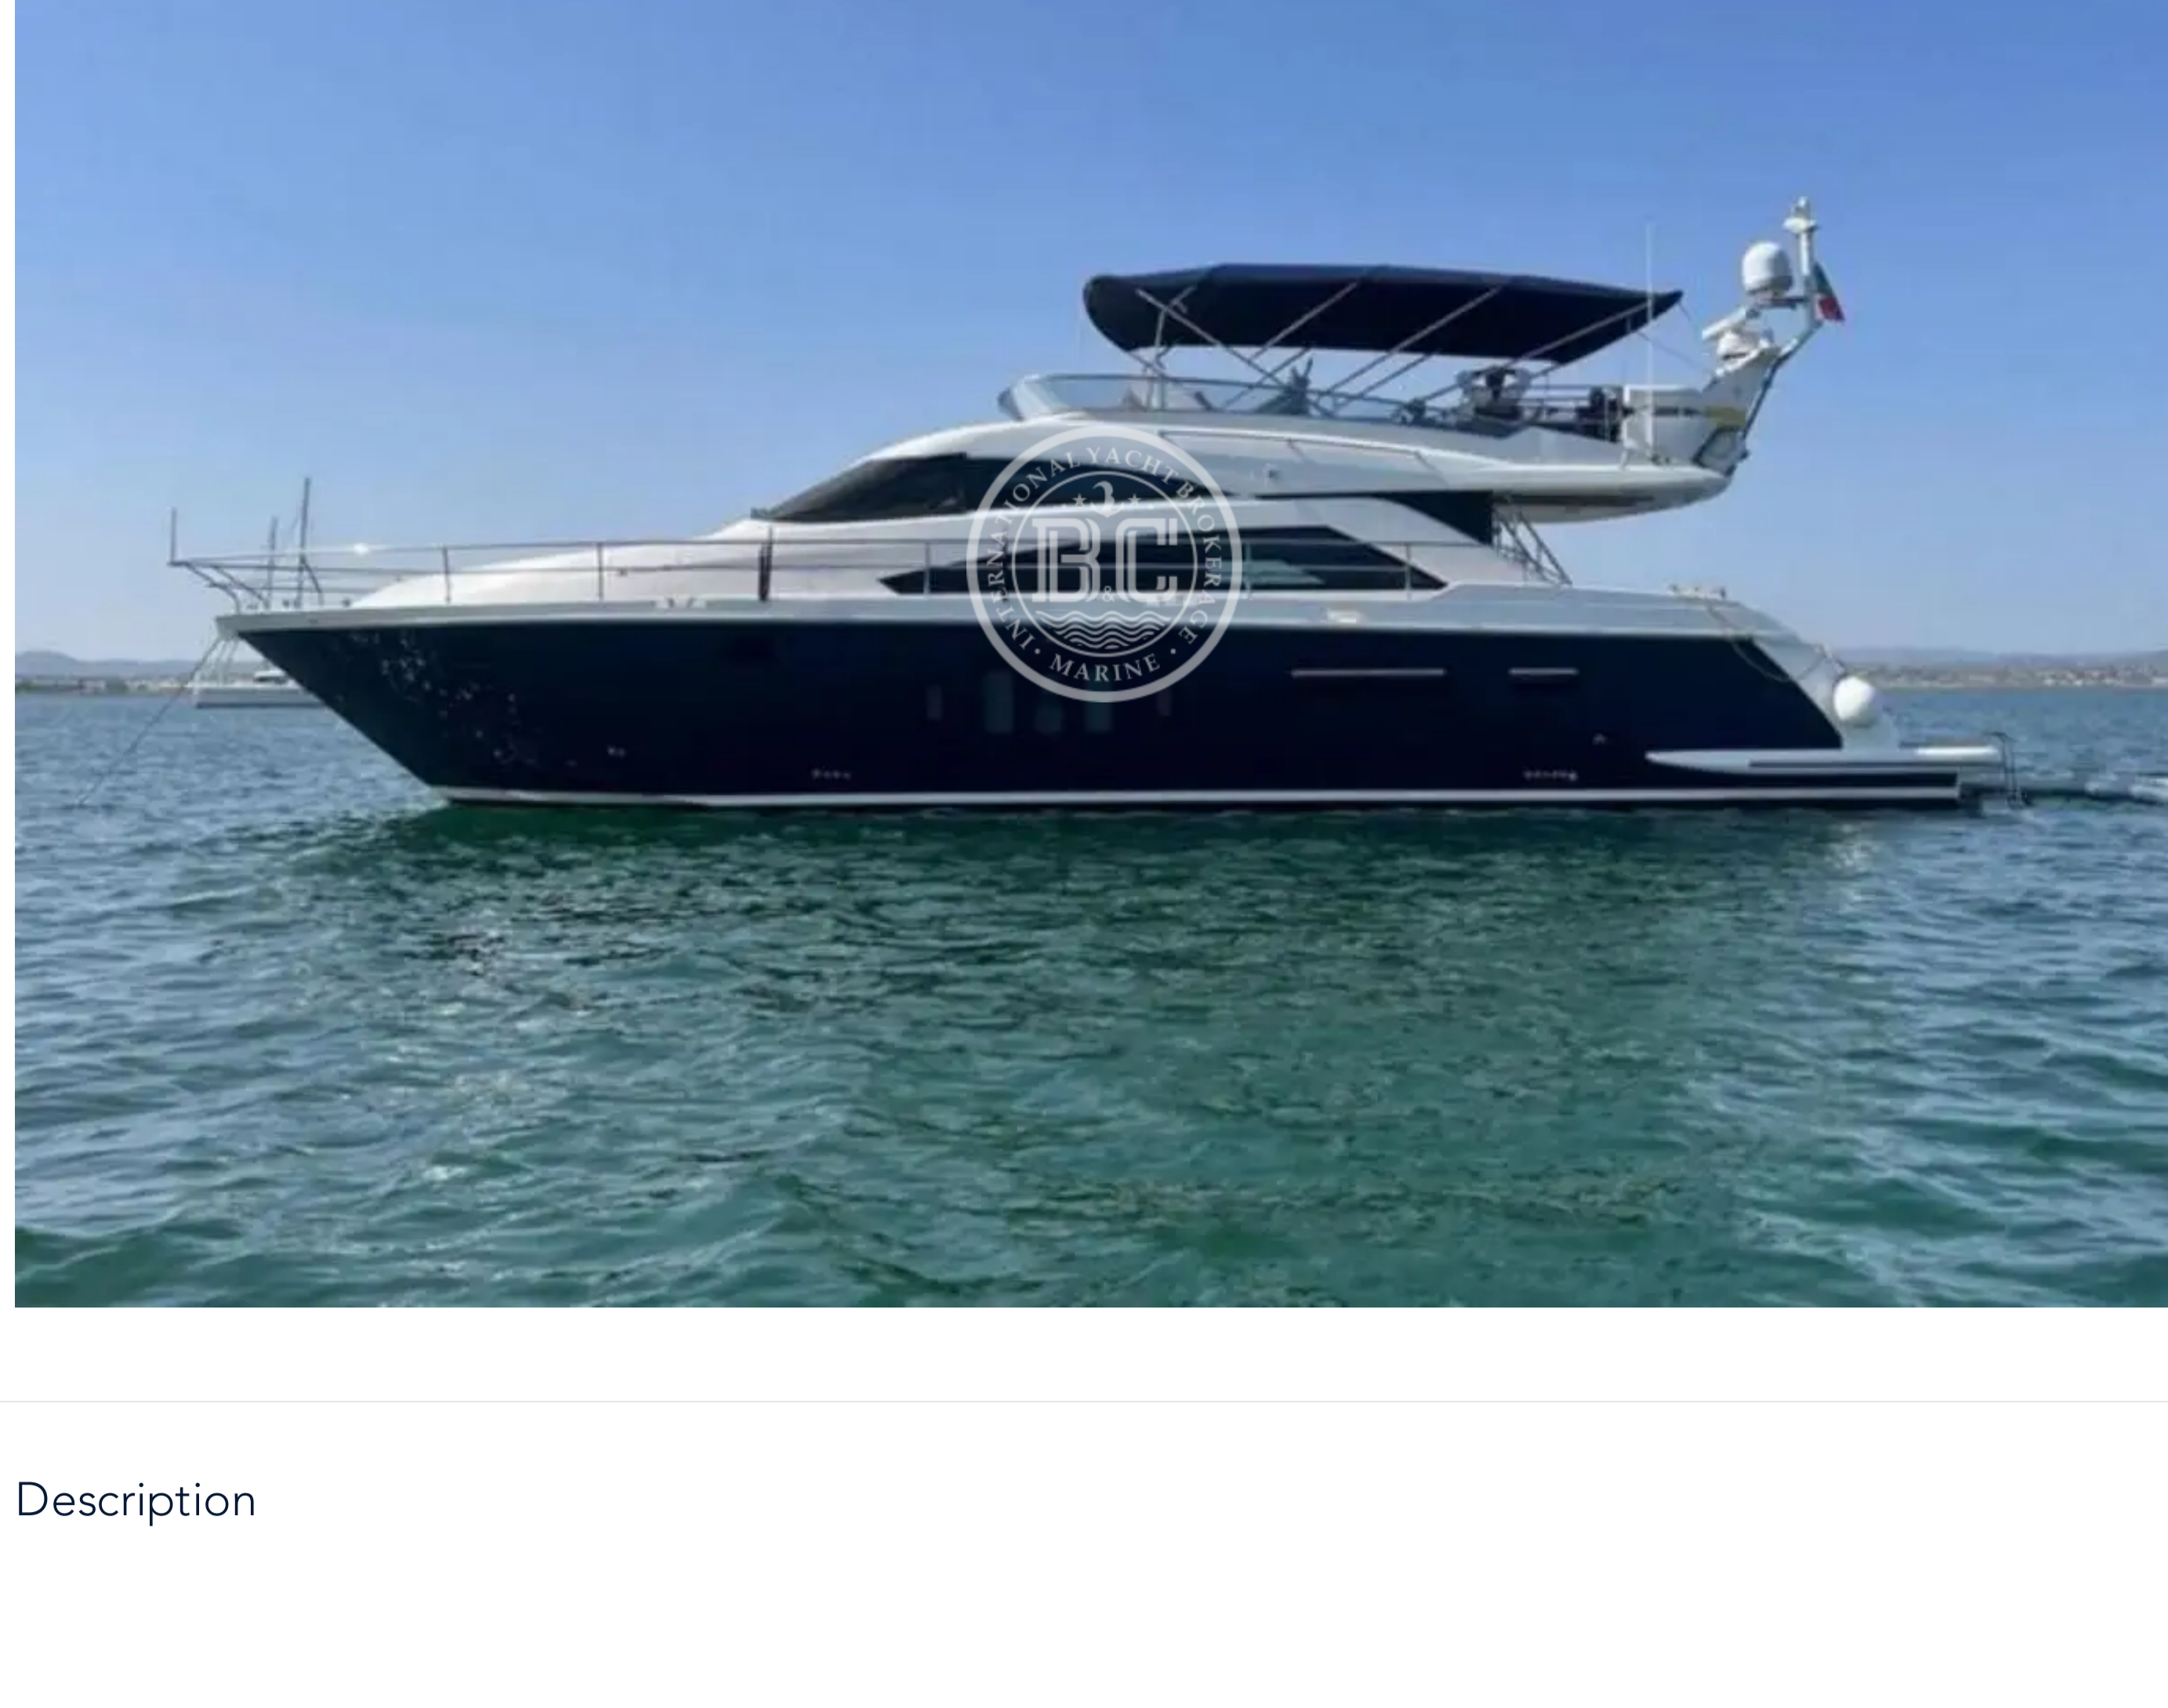

FAIRLINE SQUADRON 58 2012

Builder	Model	Year	Cabins	Length	Beam	Price
FAIRLINE	SQUADRON 58	2012	3	17.85 m	4.57 m	€ 735,000

Description

Specifications

Builder	Model	Year	Length	Beam
FAIRLINE	SQUADRON 58	2012	17.85 m	4.57 m
Engine	Engine Power	Engine Pcs	Engine Hours	Max Speed
Volvo Penta D13-900	900 hp	2	970 h	32 knt
Fuel Capacity	Fresh Water Capacity	Generator	Invertor	Battery Charger
2460 L	1050 L	Yes	Yes	Yes
Water Maker	Hyd. Platform	Stabilizer	Radar	Chart Plotter
Yes	Yes	Seakeeper	Garmin	Garmin
Satellite	Autopilot	VHF	Bow Thruster	Stern Thruster
Tracvision	Garmin	Garmin	Yes	Yes
Air Conditioning	Passerelle	Windlass	Tender	Flybridge Crane
Yes	Yes	Yes	Williams TurboJet	No
TV	Sound System	Refrigerator	Deep Freezer	Icemaker
Yes	Yes	Yes	Yes	No
Oven	Microwave	Dishwasher	Washing Machine	BBO
Yes	Yes	Yes	Yes	Yes