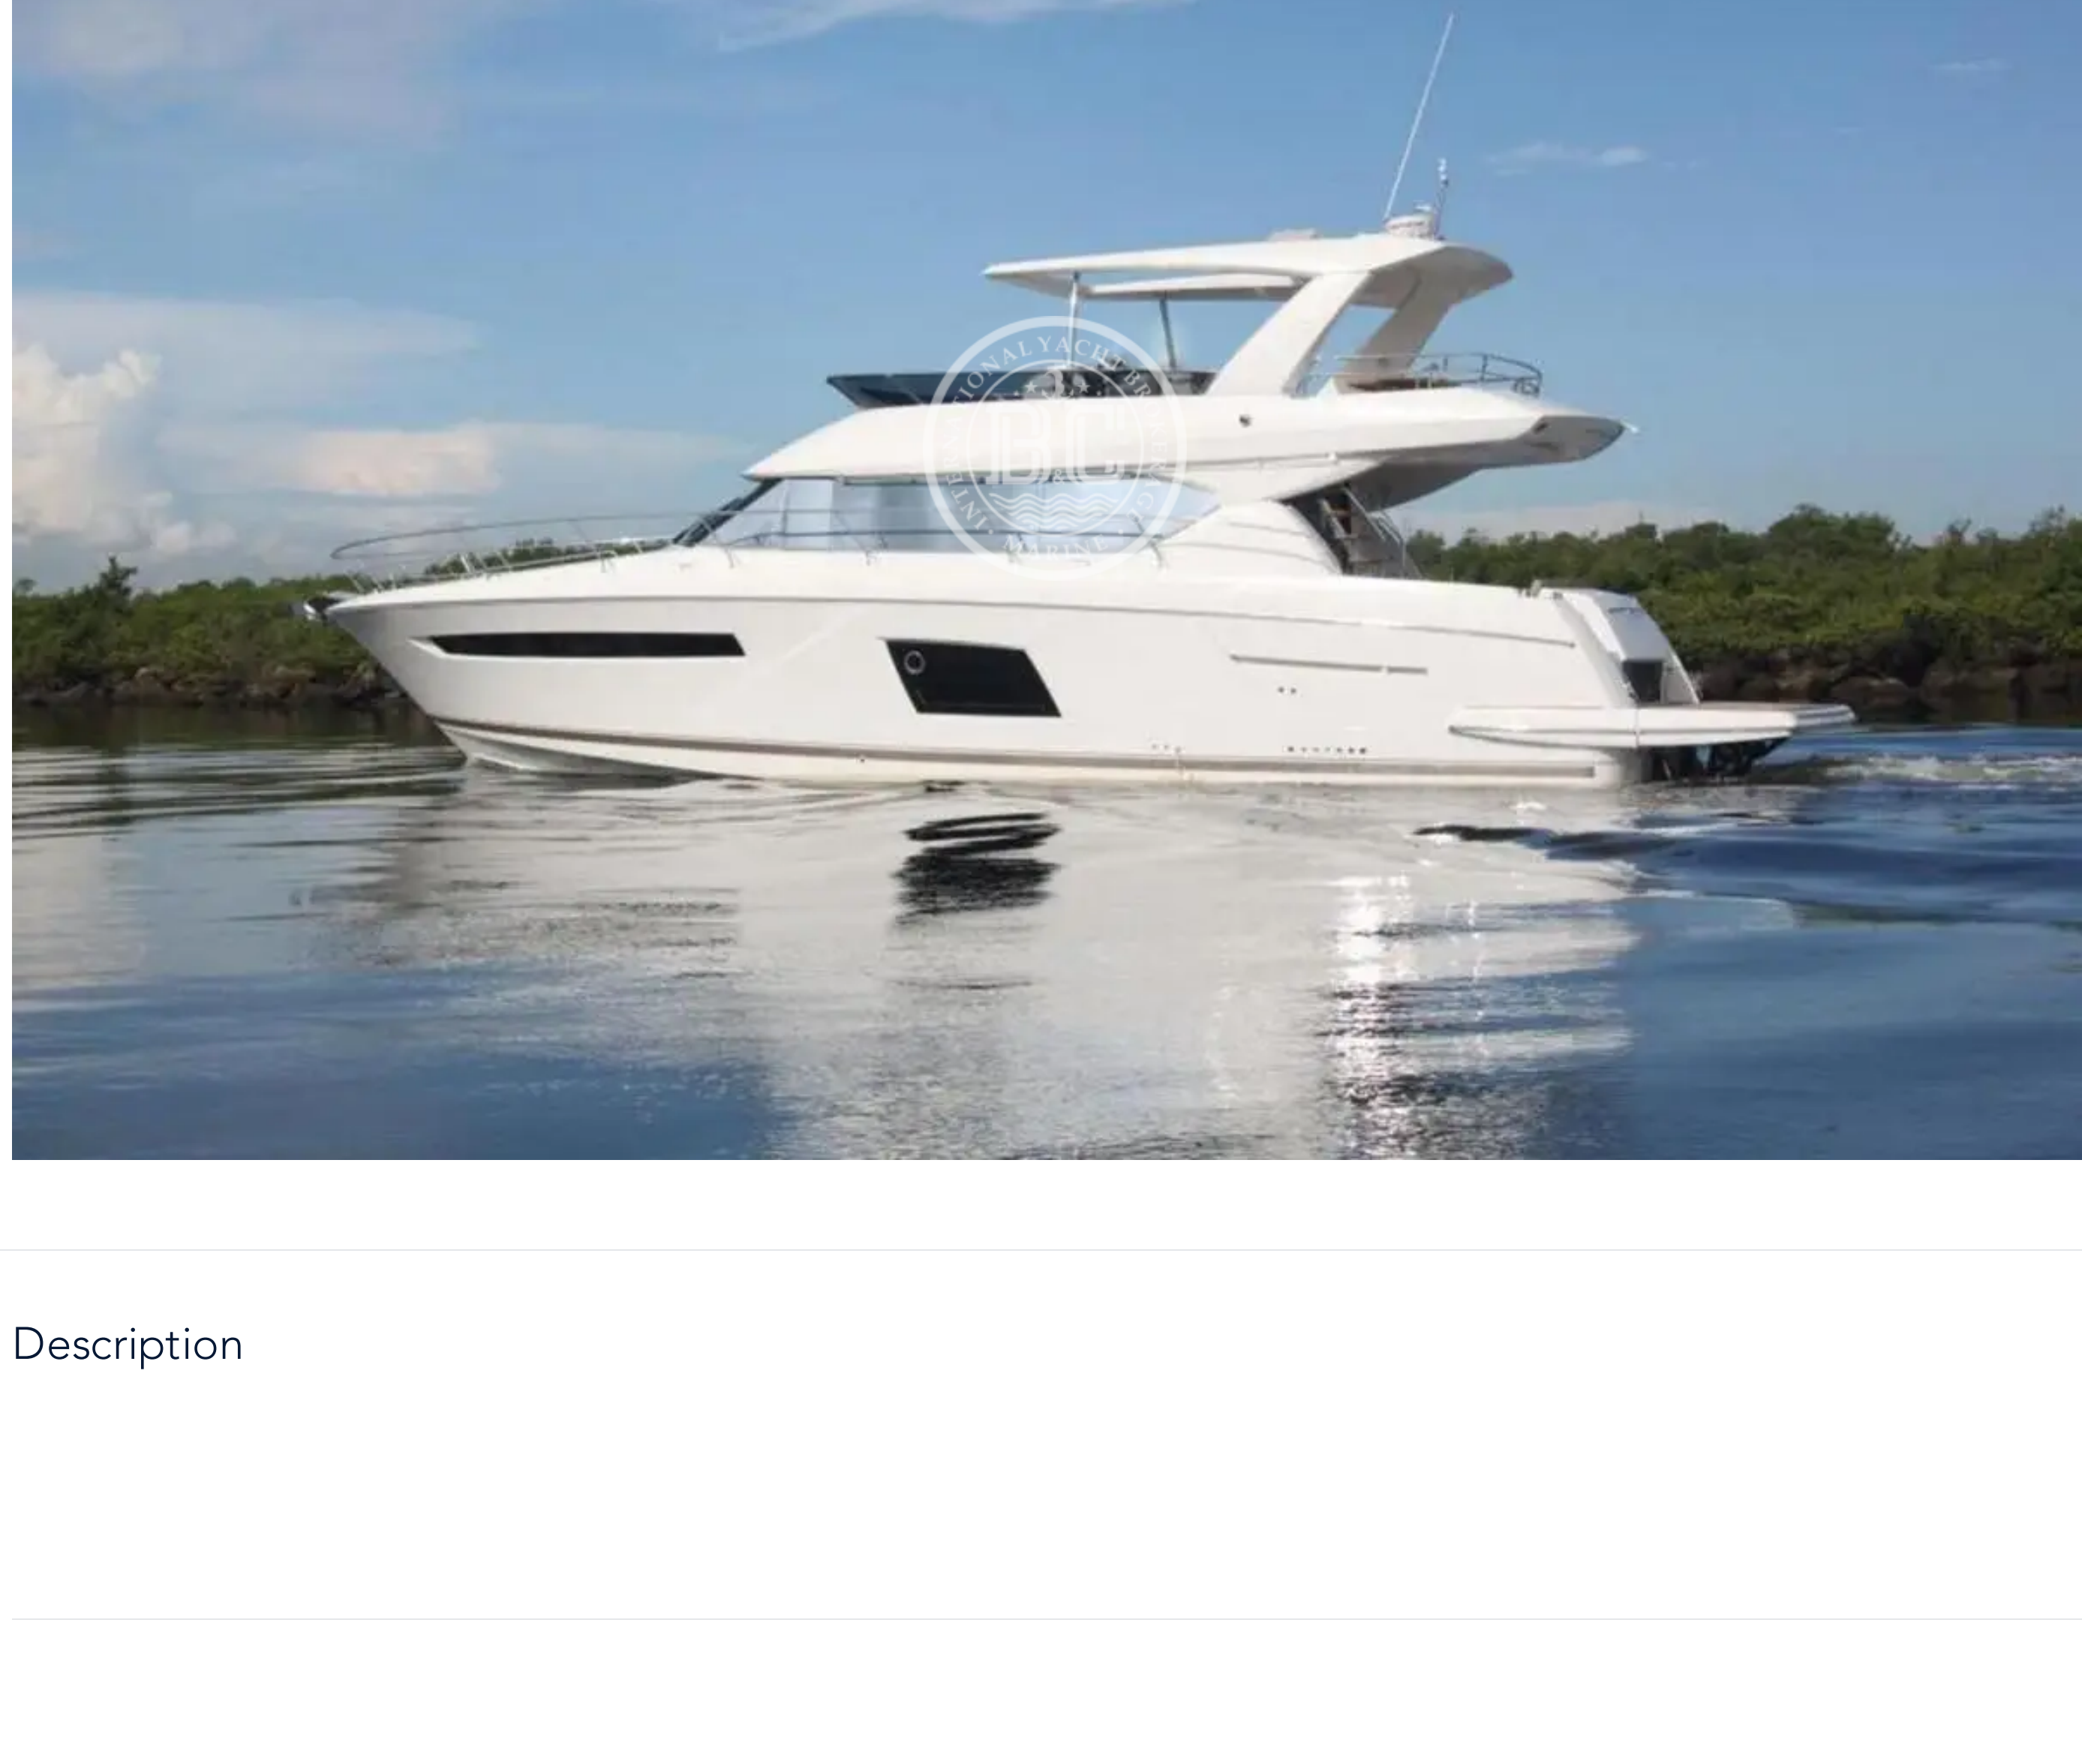

JEANNEAU PRESTIGE 620 2016

Builder	Model	Year	Cabins	Length	Beam	Price
JEANNEAU	PRESTIGE 620	2016	3	17.30 m	5.10 m	€ 950,000

Description

Specifications

Builder	Model	Year	Length	Beam
JEANNEAU	PRESTIGE 620	2016	17.30 m	5.10 m
Engine	Engine Power	Engine Pcs	Engine Hours	Max Speed
Volvo Penta D11-IPS950	725 hp	2	550 h	30 knt
Fuel Capacity	Fresh Water Capacity	Generator	Invertor	Battery Charger
2180 L	600 L	Onan 17.5 kw	Yes	Yes
Hyd. Platform	Stabilizer	Radar	Chart Plotter	Satellite
Yes	No	Raymarine	Raymarine	Raymarine
Autopilot	VHF	Bow Thruster	Stern Thruster	Air Conditioning
Yes	Yes	Yes	No	Yes
Passerelle	Windlass	Flybridge Crane	TV	Sound System
Yes	Yes	No	Yes	Yes
Refrigerator	Deep Freezer	Oven	Microwave	Dishwasher
Yes	Yes	Yes	Yes	Yes
BBO				
Yes				