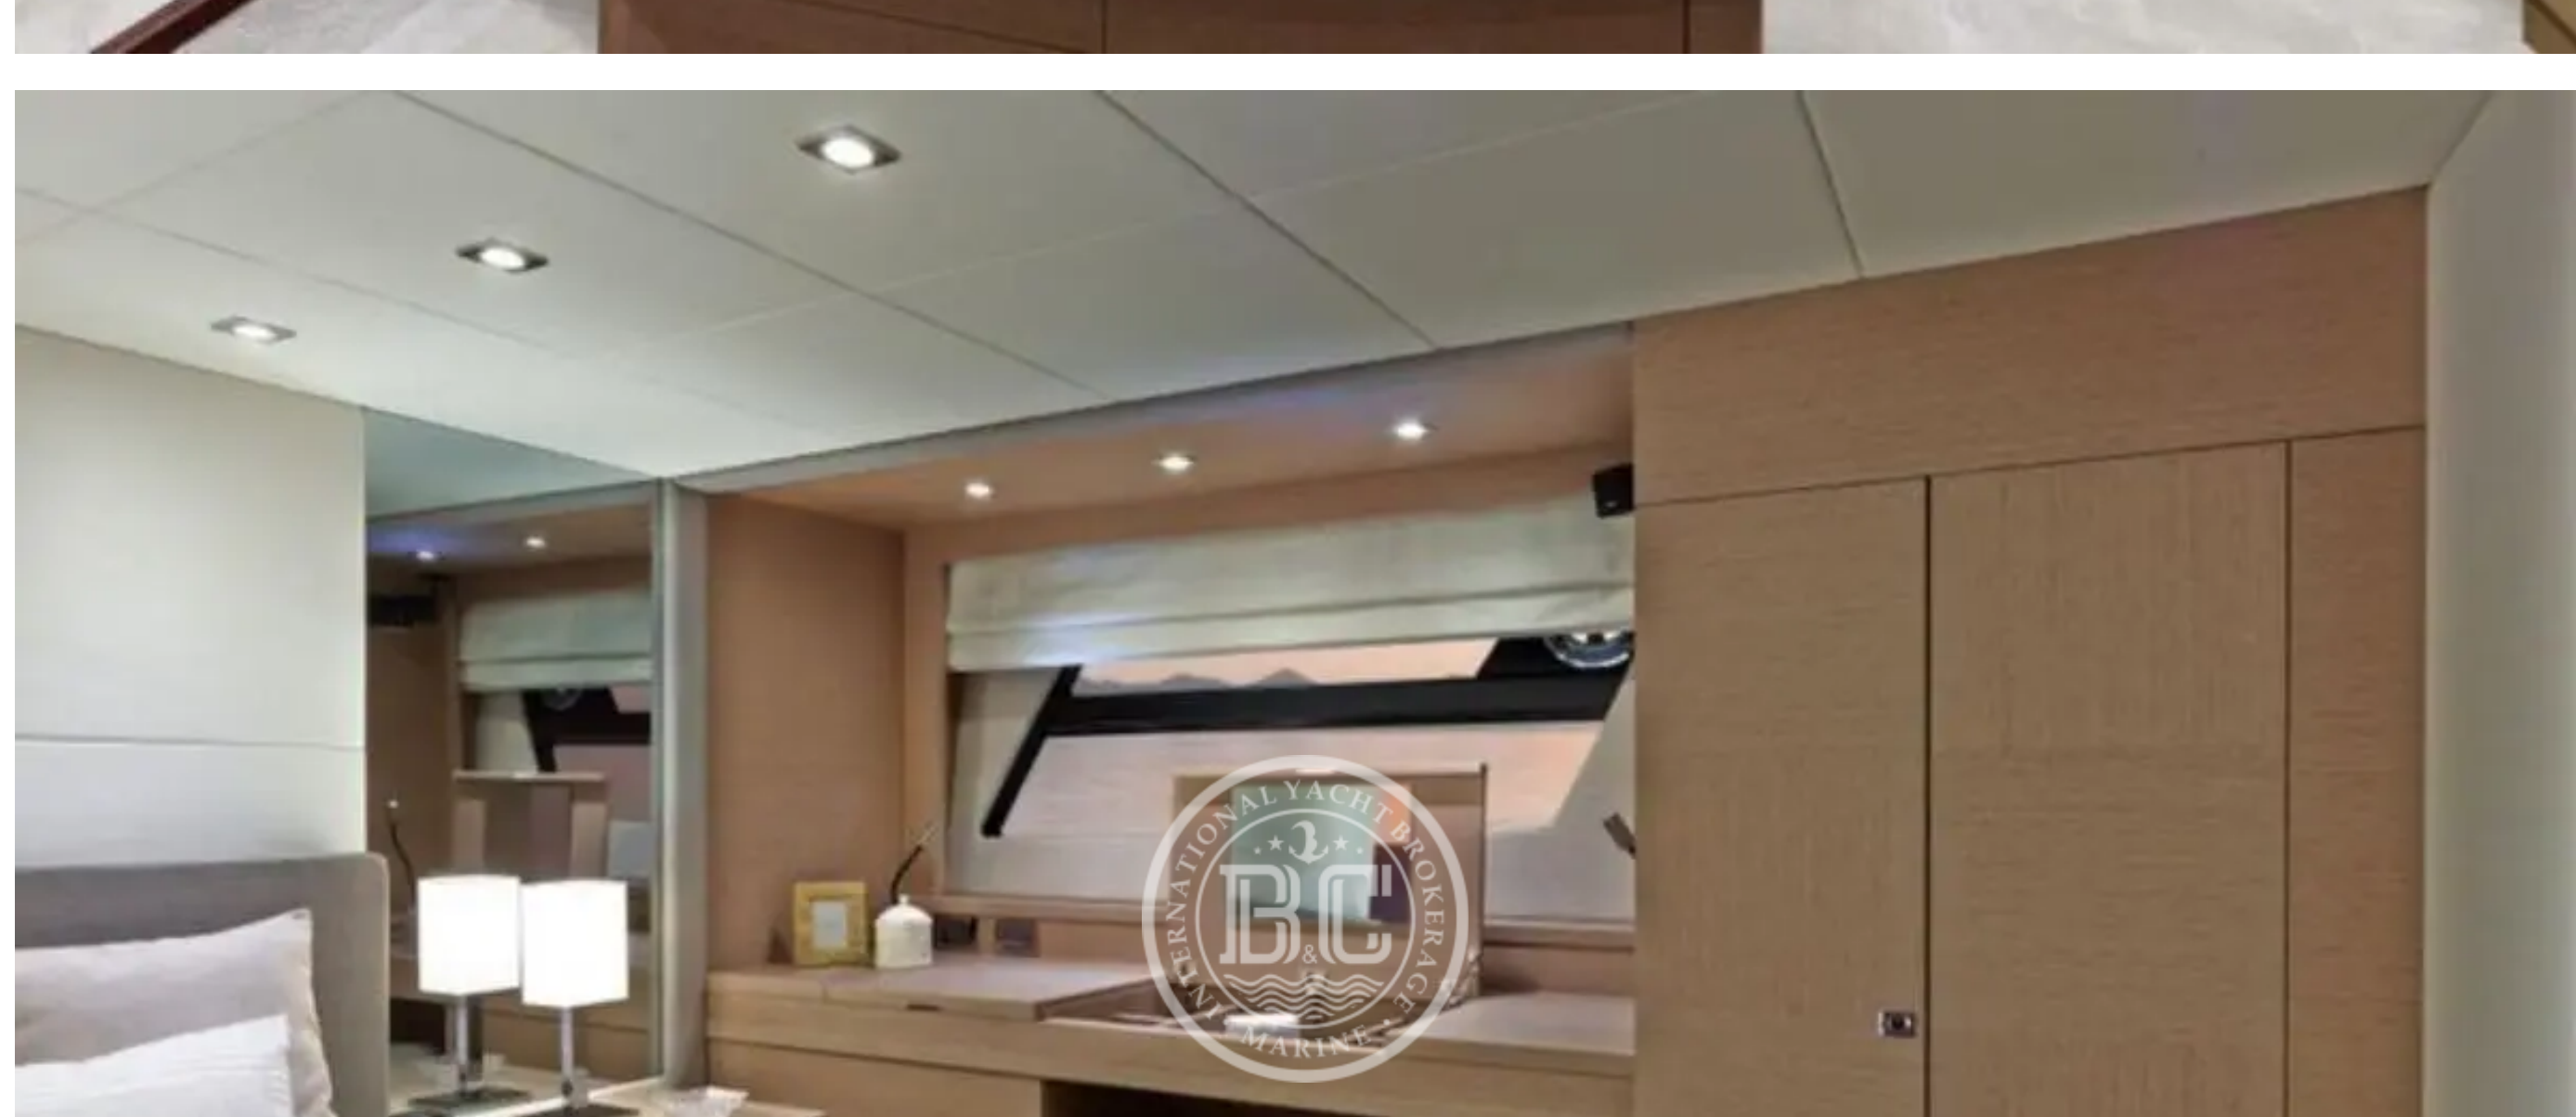

JEANNEAU PRESTIGE 620 2016

Builder	Model	Year	Cabins	Length	Beam	Price
JEANNEAU	PRESTIGE 620	2016	3	17.30 m	5.10 m	€ 950,000

Description

Specifications

Builder	Model	Year	Length	Beam
JEANNEAU	PRESTIGE 620	2016	17.30 m	5.10 m
Engine	Engine Power	Engine Pcs	Engine Hours	Max Speed
Volvo Penta D11-IPS950	725 hp	2	550 h	30 knt
Fuel Capacity	Fresh Water Capacity	Generator	Invertor	Battery Charger
2180 L	600 L	Onan 17.5 kw	Yes	Yes
Hyd. Platform	Stabilizer	Radar	Chart Plotter	Satellite
Yes	No	Raymarine	Raymarine	Raymarine
Autopilot	VHF	Bow Thruster	Stern Thruster	Air Conditioning
Yes	Yes	Yes	No	Yes
Passerelle	Windlass	Flybridge Crane	TV	Sound System
Yes	Yes	No	Yes	Yes
Refrigerator	Deep Freezer	Oven	Microwave	Dishwasher
Yes	Yes	Yes	Yes	Yes
BBO				
Yes				