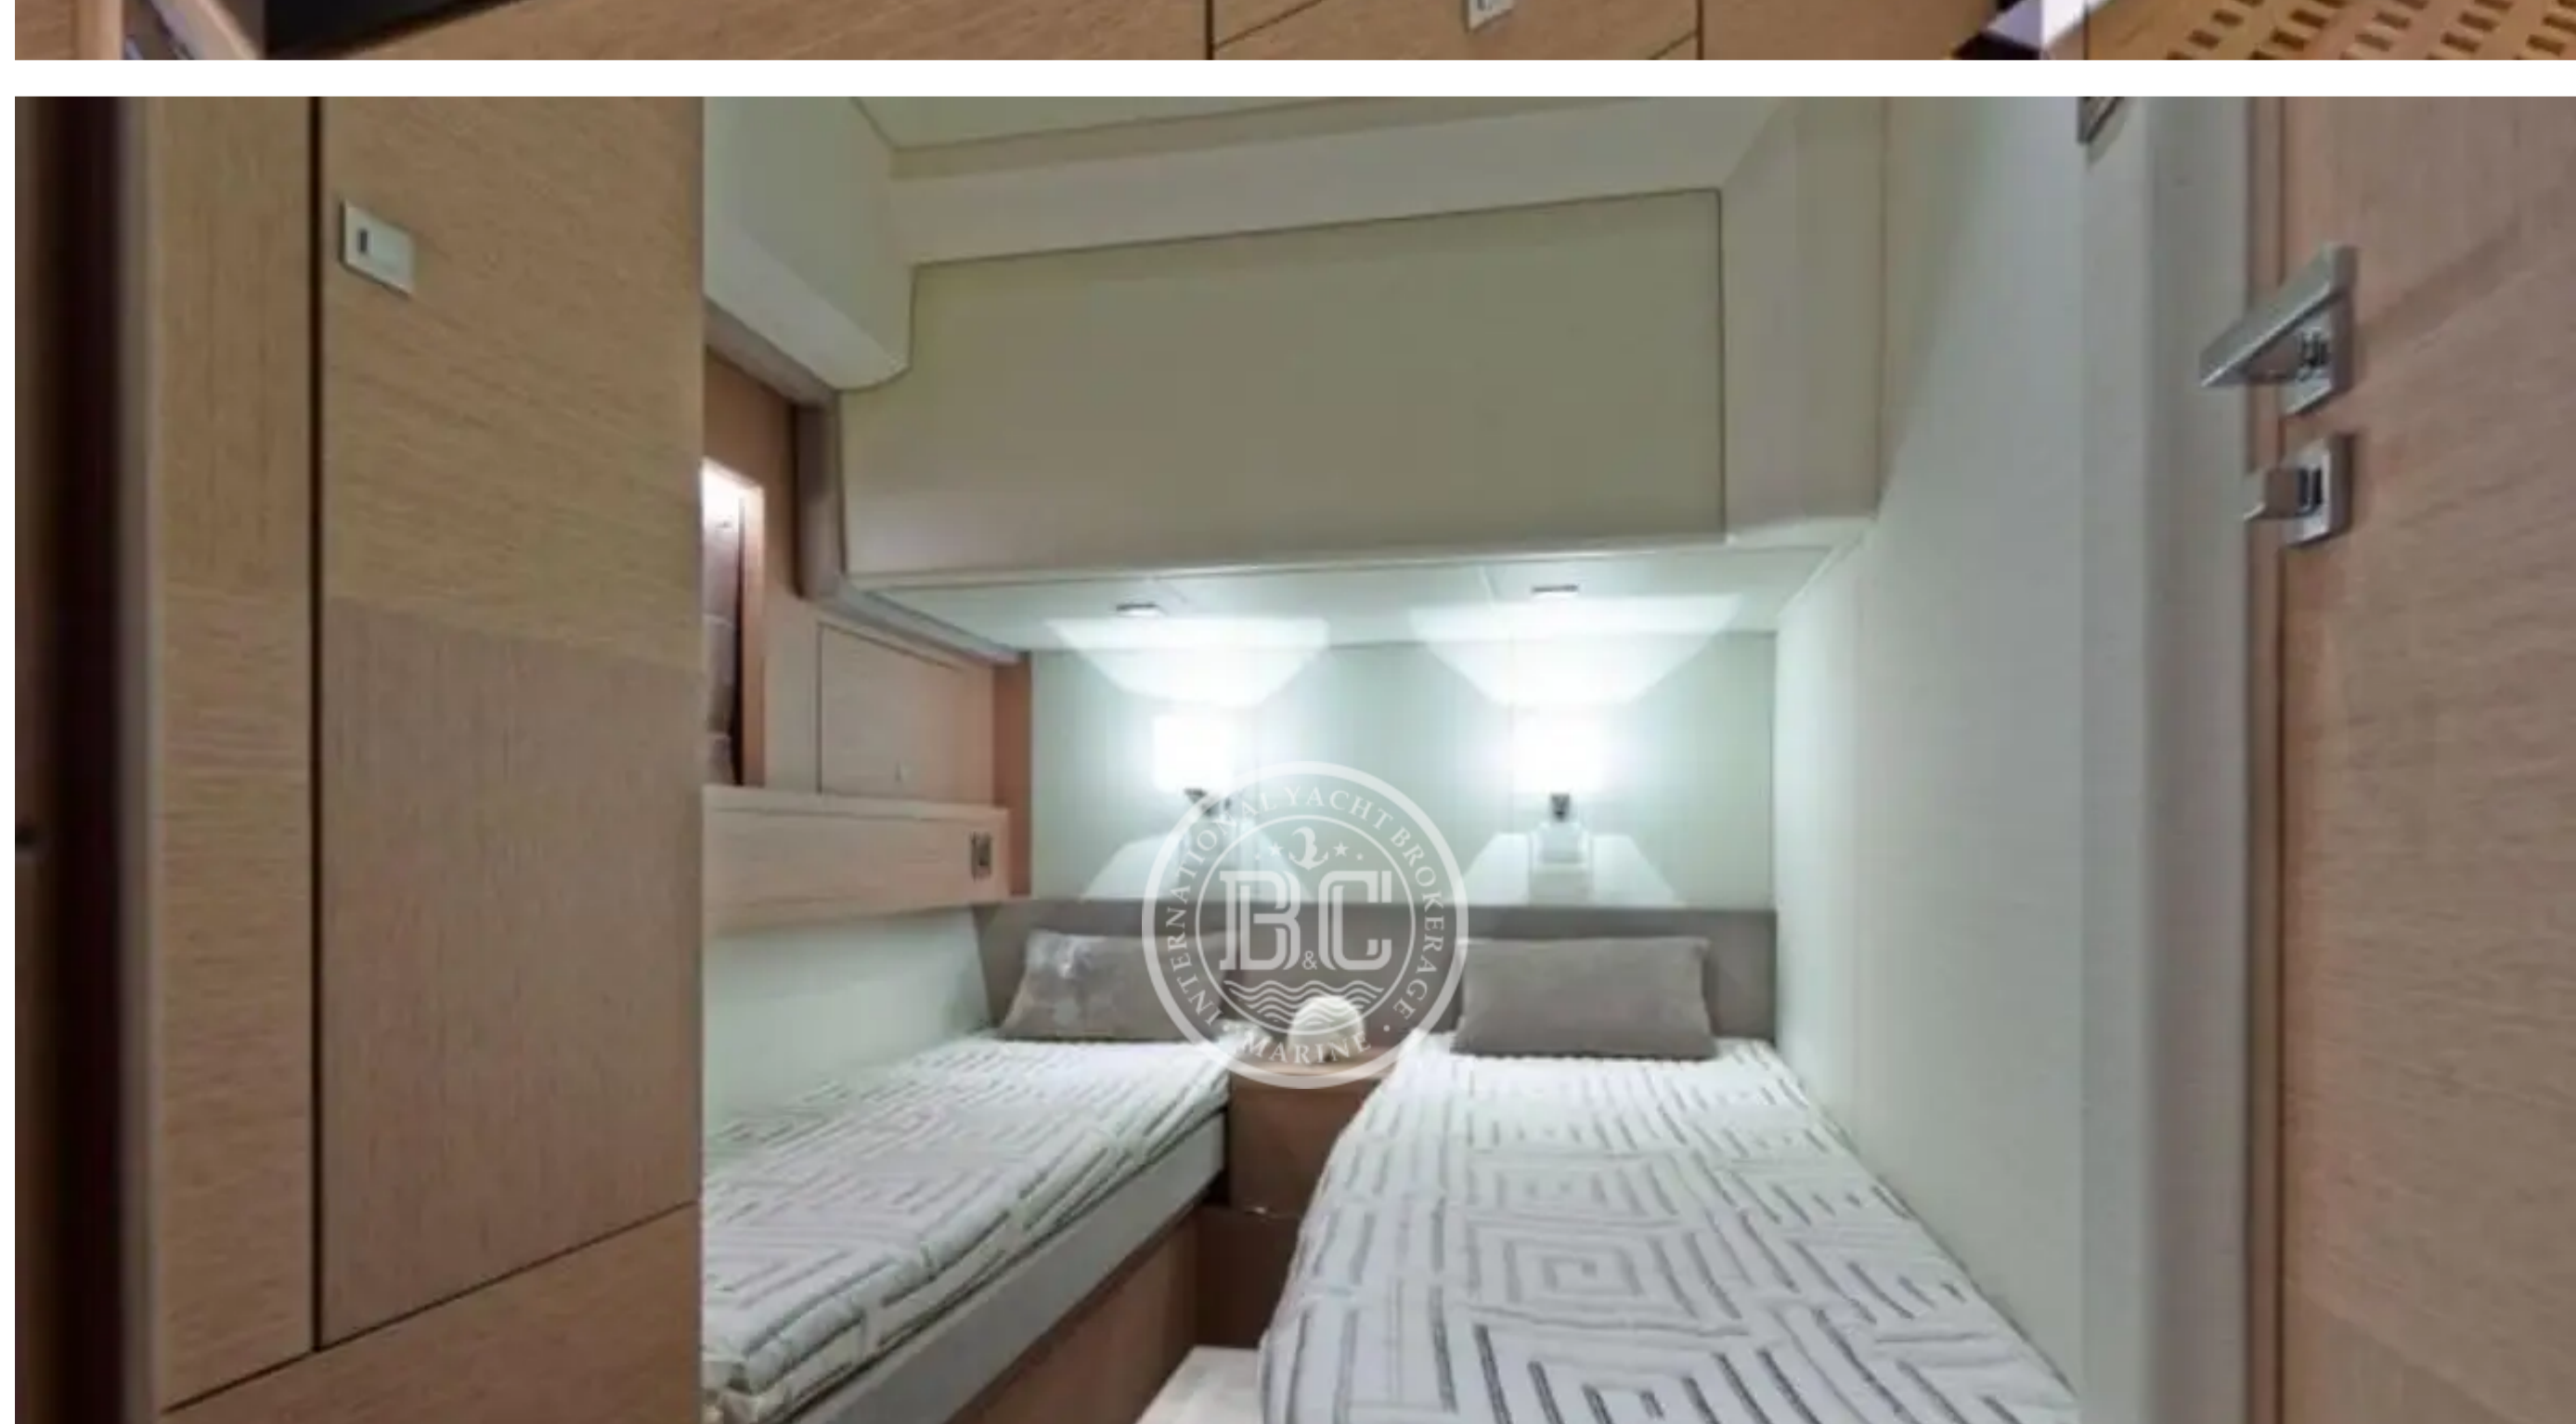

JEANNEAU PRESTIGE 620 2016

Builder	Model	Year	Cabins	Length	Beam	Price
JEANNEAU	PRESTIGE 620	2016	3	17.30 m	5.10 m	€ 950,000

Description

Specifications

Builder	Model	Year	Length	Beam
JEANNEAU	PRESTIGE 620	2016	17.30 m	5.10 m
Engine	Engine Power	Engine Pcs	Engine Hours	Max Speed
Volvo Penta D11-IPS950	725 hp	2	550 h	30 knt
Fuel Capacity	Fresh Water Capacity	Generator	Invertor	Battery Charger
2180 L	600 L	Onan 17.5 kw	Yes	Yes
Hyd. Platform	Stabilizer	Radar	Chart Plotter	Satellite
Yes	No	Raymarine	Raymarine	Raymarine
Autopilot	VHF	Bow Thruster	Stern Thruster	Air Conditioning
Yes	Yes	Yes	No	Yes
Passerelle	Windlass	Flybridge Crane	TV	Sound System
Yes	Yes	No	Yes	Yes
Refrigerator	Deep Freezer	Oven	Microwave	Dishwasher
Yes	Yes	Yes	Yes	Yes
BBO				
Yes				