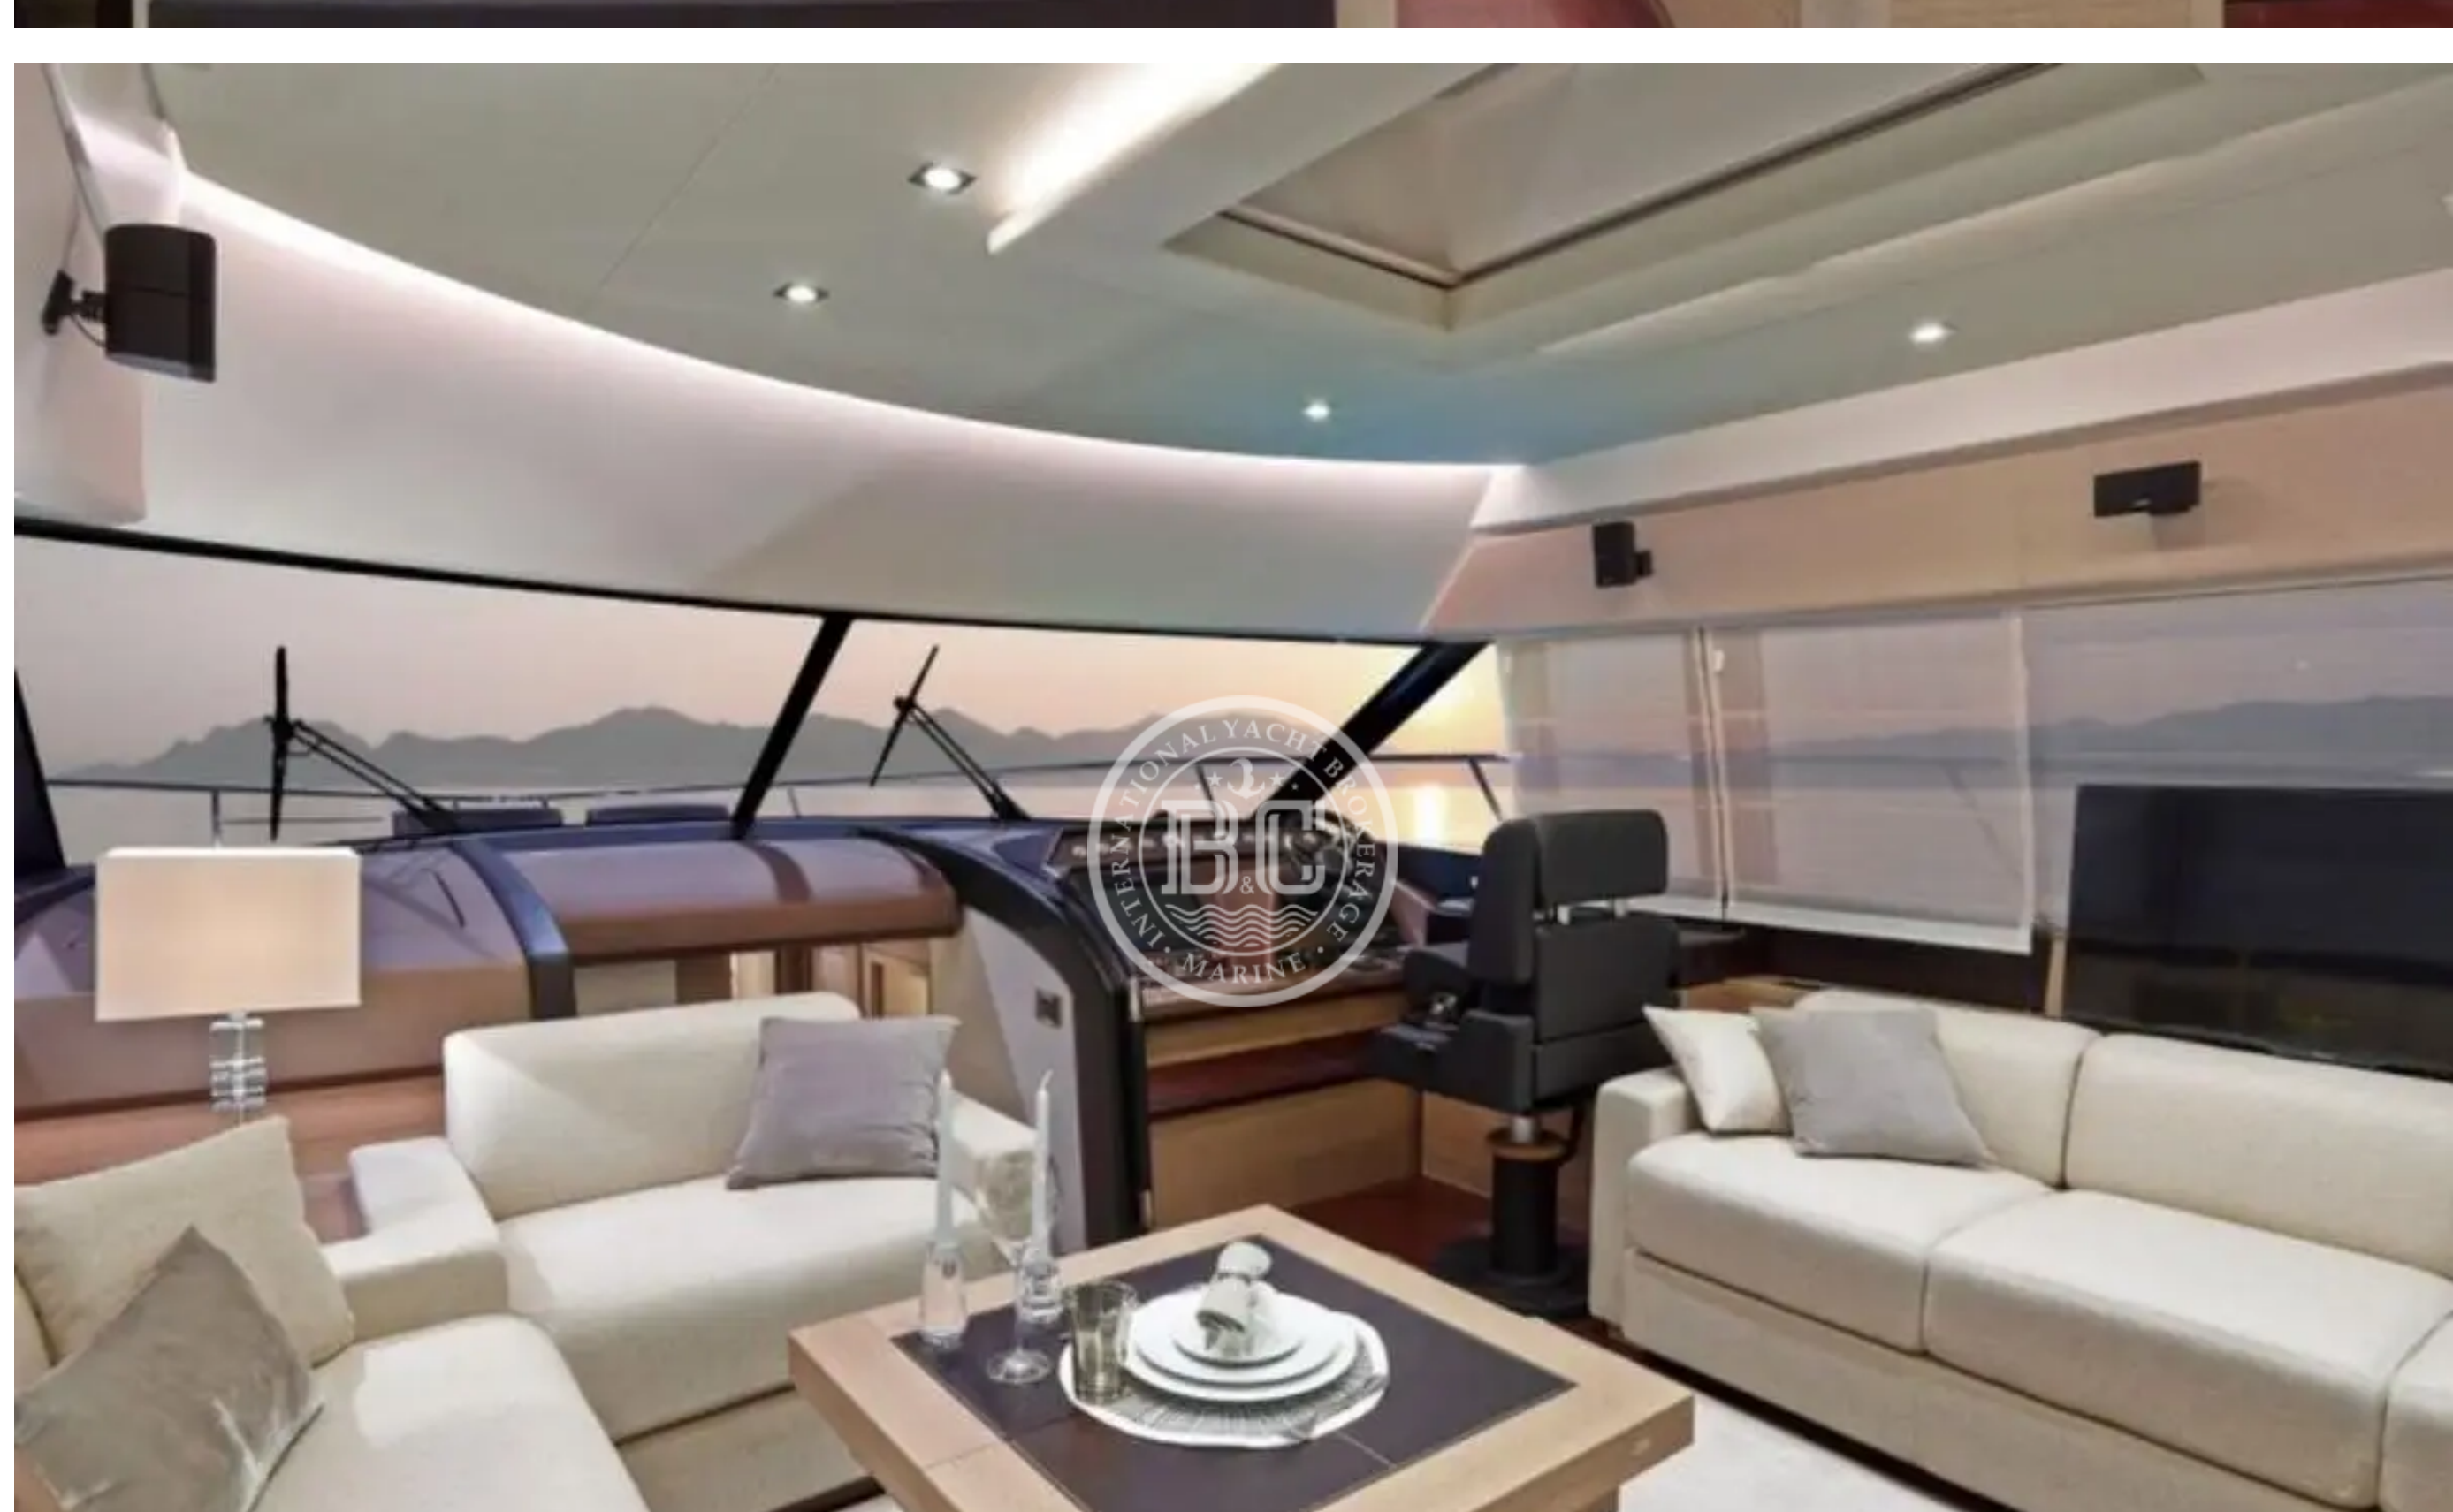

JEANNEAU PRESTIGE 620 2016

Builder	Model	Year	Cabins	Length	Beam	Price
JEANNEAU	PRESTIGE 620	2016	3	17.30 m	5.10 m	€ 950,000

Description

Specifications

Builder	Model	Year	Length	Beam
JEANNEAU	PRESTIGE 620	2016	17.30 m	5.10 m
Engine	Engine Power	Engine Pcs	Engine Hours	Max Speed
Volvo Penta D11-IPS950	725 hp	2	550 h	30 knt
Fuel Capacity	Fresh Water Capacity	Generator	Invertor	Battery Charger
2180 L	600 L	Onan 17.5 kw	Yes	Yes
Hyd. Platform	Stabilizer	Radar	Chart Plotter	Satellite
Yes	No	Raymarine	Raymarine	Raymarine
Autopilot	VHF	Bow Thruster	Stern Thruster	Air Conditioning
Yes	Yes	Yes	No	Yes
Passerelle	Windlass	Flybridge Crane	TV	Sound System
Yes	Yes	No	Yes	Yes
Refrigerator	Deep Freezer	Oven	Microwave	Dishwasher
Yes	Yes	Yes	Yes	Yes
BBO				
Yes				