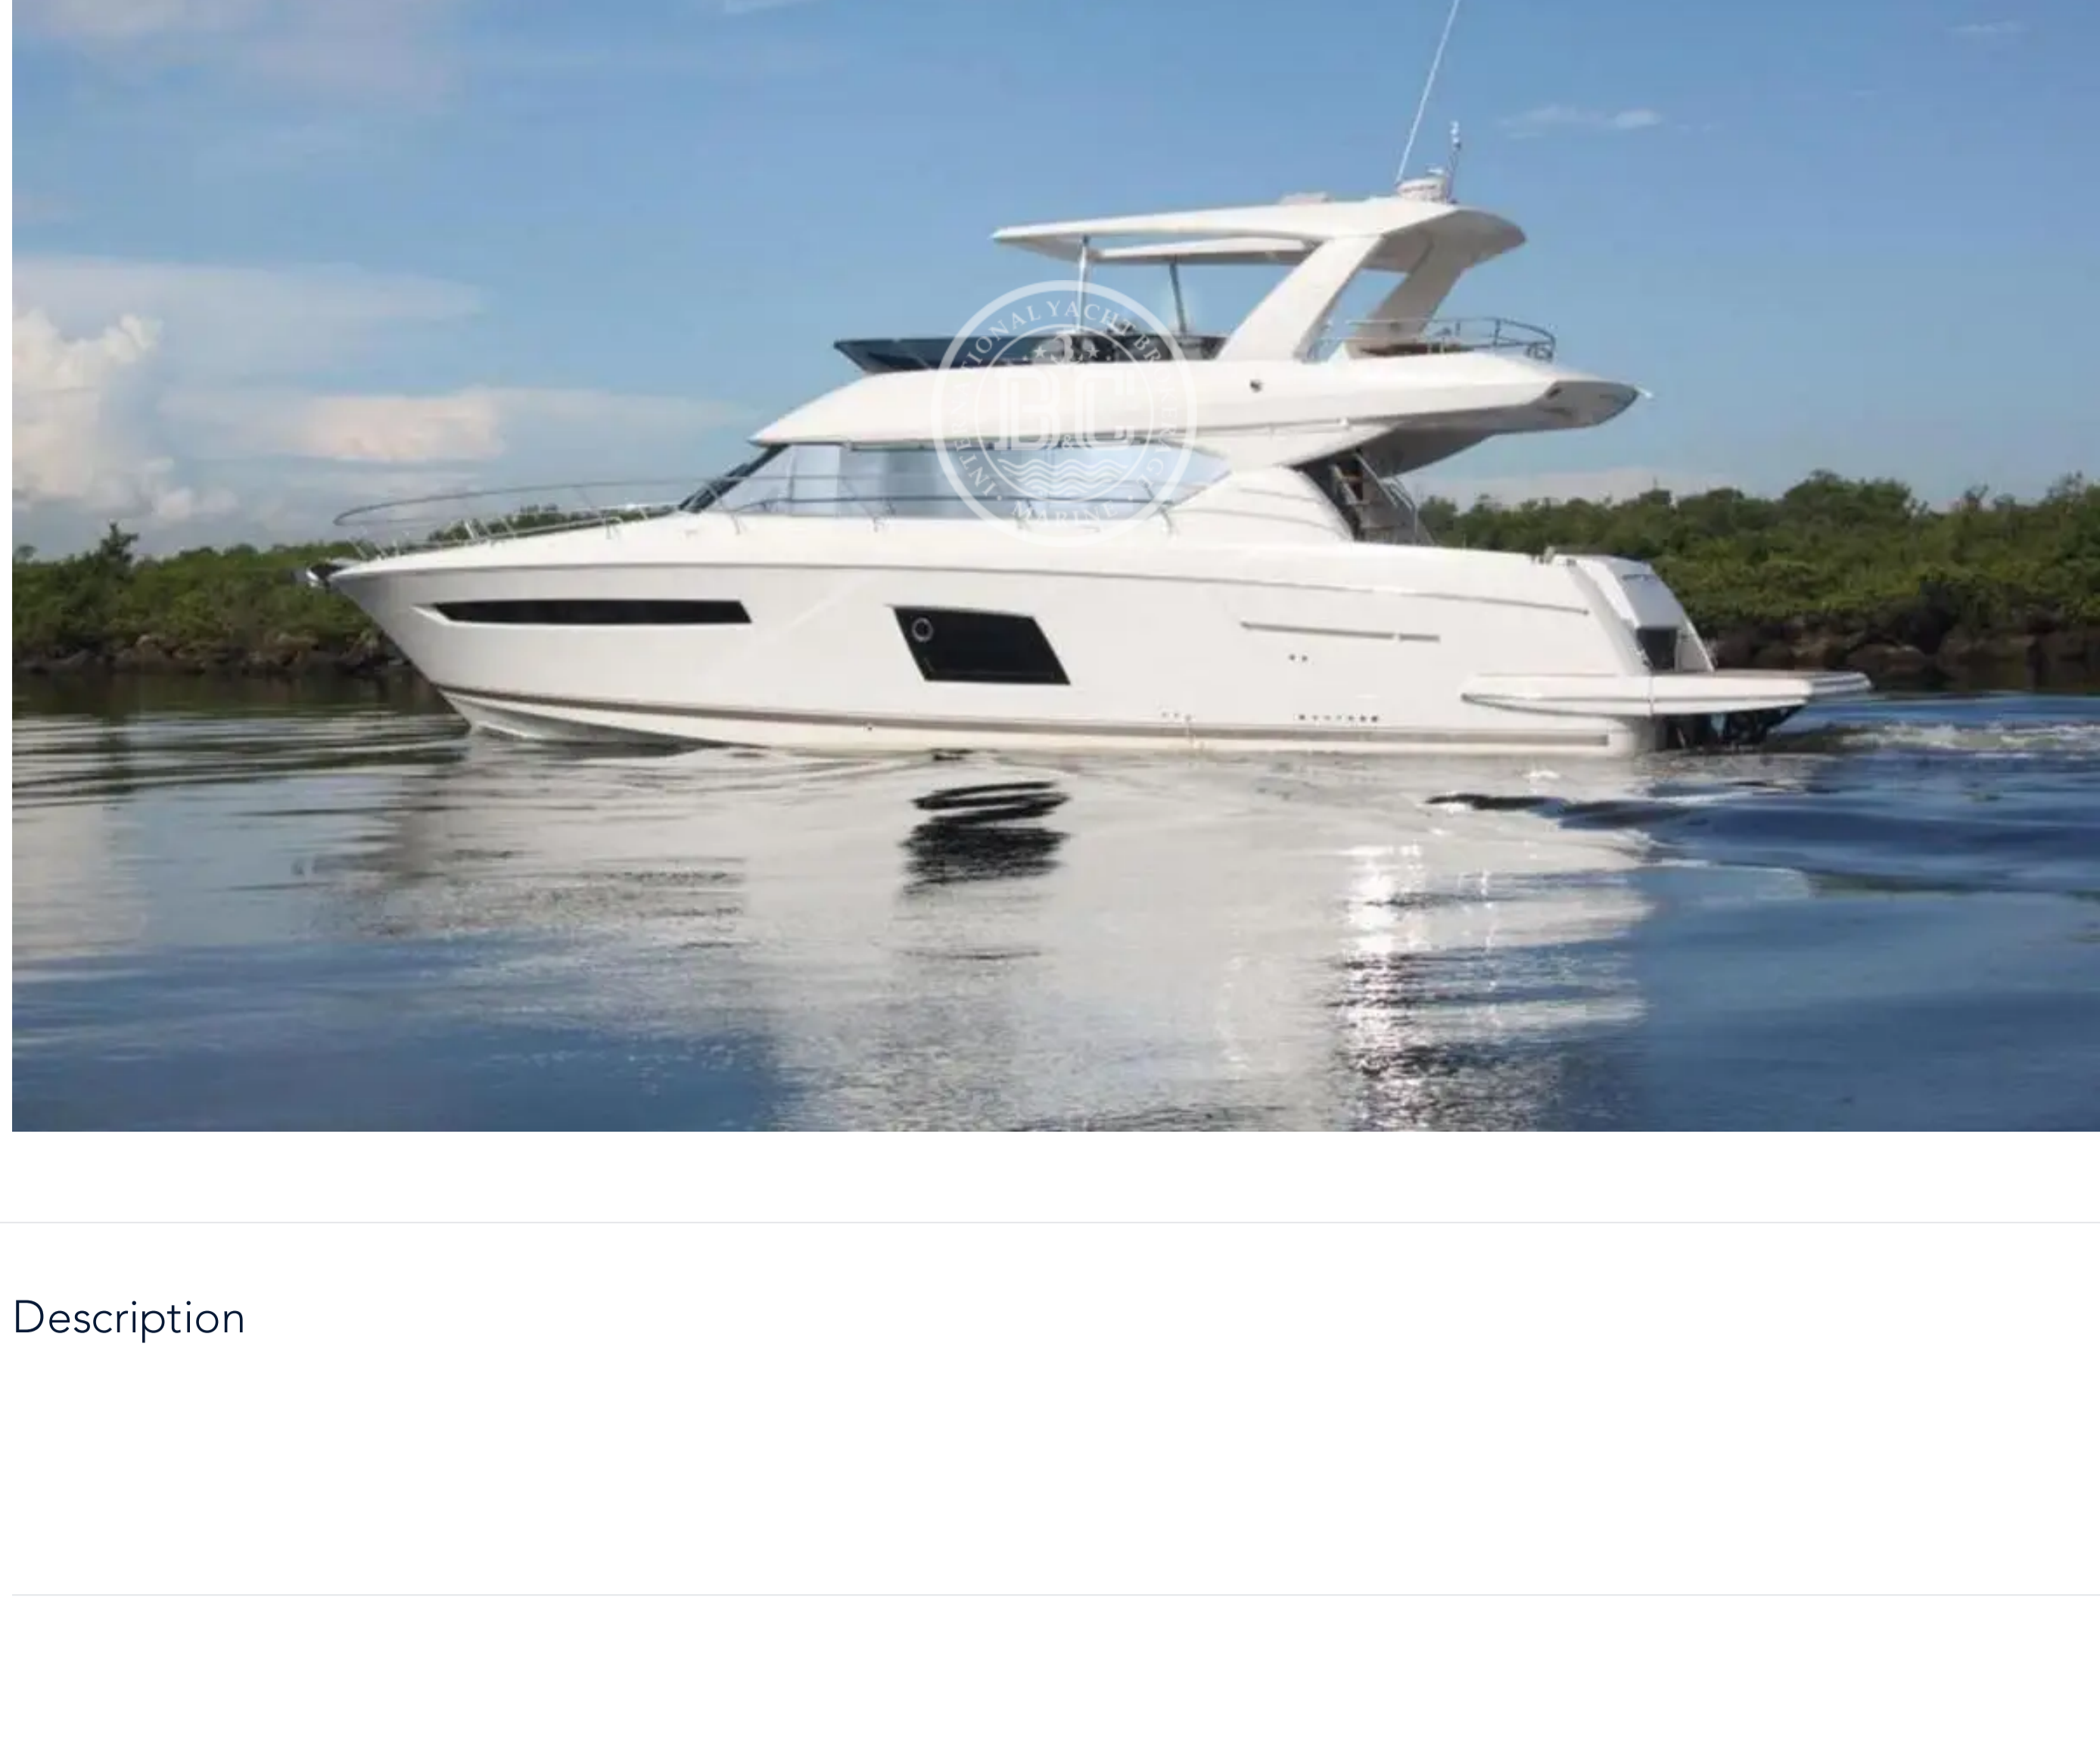

JEANNEAU PRESTIGE 620 2016

Builder	Model	Year	Cabins	Length	Beam	Price
JEANNEAU	PRESTIGE 620	2016	3	17.30 m	5.10 m	€ 950,000

Description

Specifications

Builder	Model	Year	Length	Beam
JEANNEAU	PRESTIGE 620	2016	17.30 m	5.10 m
Engine	Engine Power	Engine Pcs	Engine Hours	Max Speed
Volvo Penta D11-IPS950	725 hp	2	550 h	30 knt
Fuel Capacity	Fresh Water Capacity	Generator	Invertor	Battery Charger
2180 L	600 L	Onan 17.5 kw	Yes	Yes
Hyd. Platform	Stabilizer	Radar	Chart Plotter	Satellite
Yes	No	Raymarine	Raymarine	Raymarine
Autopilot	VHF	Bow Thruster	Stern Thruster	Air Conditioning
Yes	Yes	Yes	No	Yes
Passerelle	Windlass	Flybridge Crane	TV	Sound System
Yes	Yes	No	Yes	Yes
Refrigerator	Deep Freezer	Oven	Microwave	Dishwasher
Yes	Yes	Yes	Yes	Yes
BBO				
Yes				