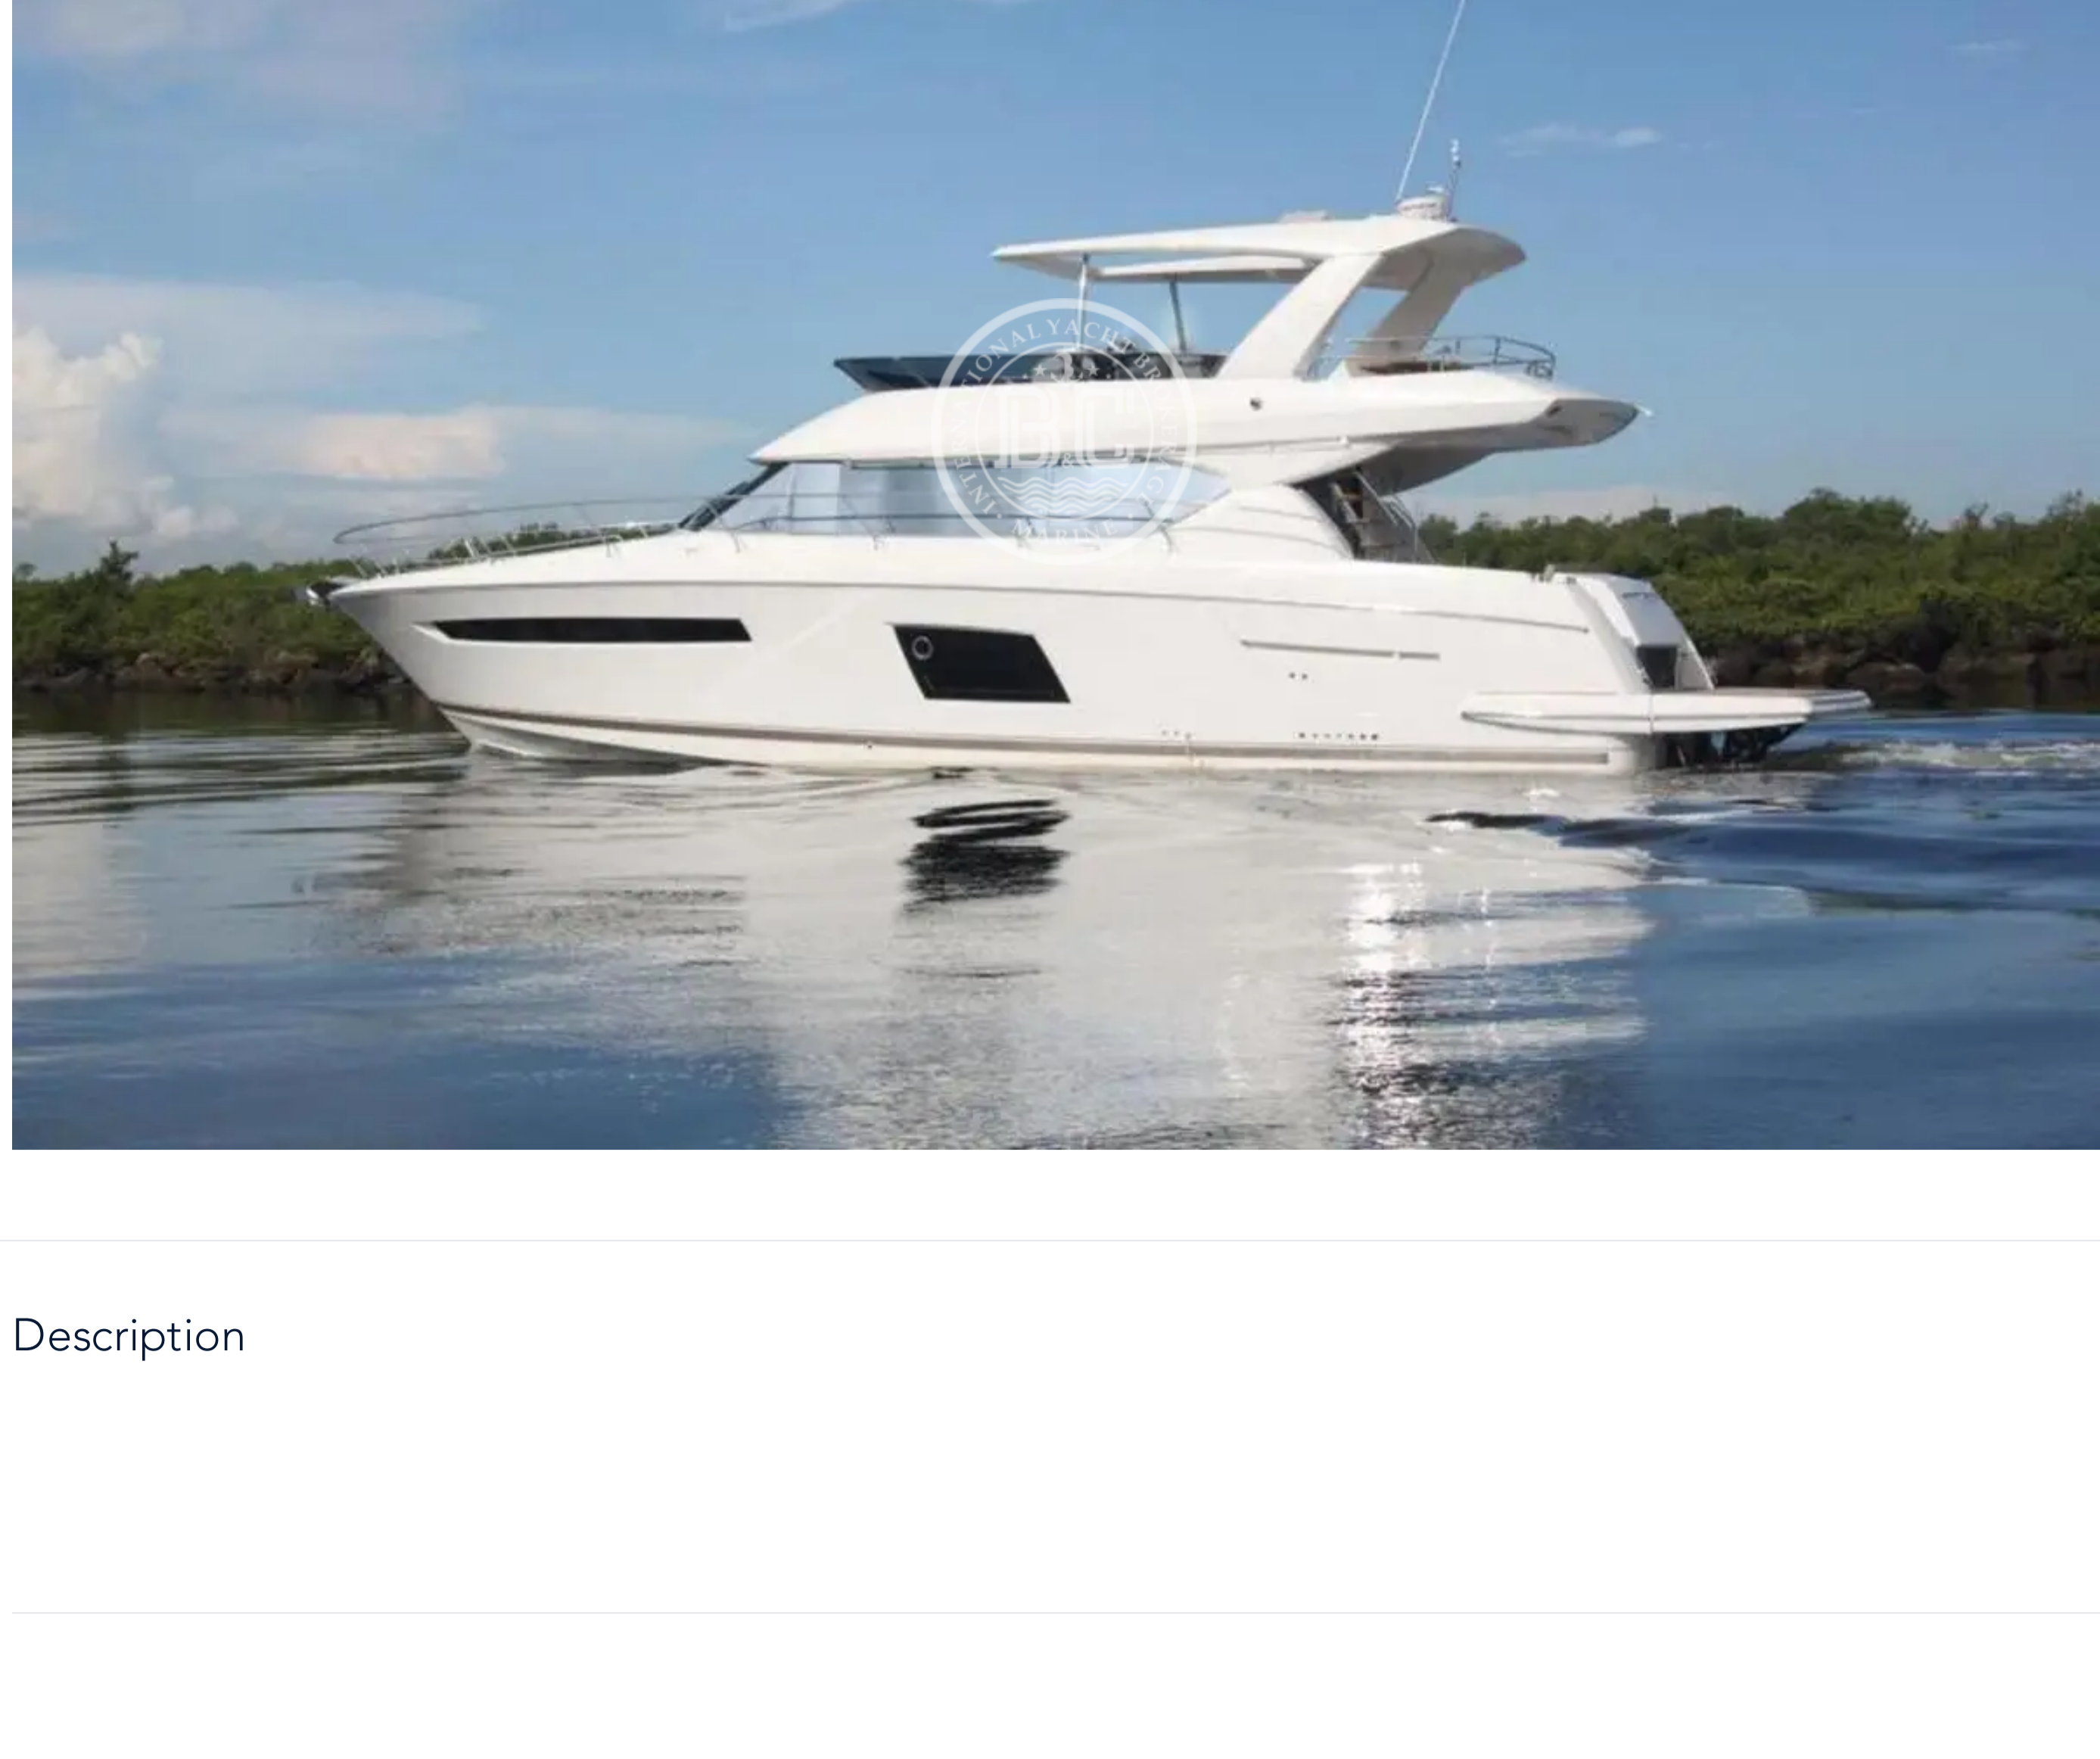

JEANNEAU PRESTIGE 620 2016

Builder	Model	Year	Cabins	Length	Beam	Price
JEANNEAU	PRESTIGE 620	2016	3	17.30 m	5.10 m	€ 950,000

Description

Specifications

Builder	Model	Year	Length	Beam
JEANNEAU	PRESTIGE 620	2016	17.30 m	5.10 m
Engine	Engine Power	Engine Pcs	Engine Hours	Max Speed
Volvo Penta D11-IPS950	725 hp	2	550 h	30 knt
Fuel Capacity	Fresh Water Capacity	Generator	Invertor	Battery Charger
2180 L	600 L	Onan 17.5 kw	Yes	Yes
Hyd. Platform	Stabilizer	Radar	Chart Plotter	Satellite
Yes	No	Raymarine	Raymarine	Raymarine
Autopilot	VHF	Bow Thruster	Stern Thruster	Air Conditioning
Yes	Yes	Yes	No	Yes
Passerelle	Windlass	Flybridge Crane	TV	Sound System
Yes	Yes	No	Yes	Yes
Refrigerator	Deep Freezer	Oven	Microwave	Dishwasher
Yes	Yes	Yes	Yes	Yes
BBO				
Yes				