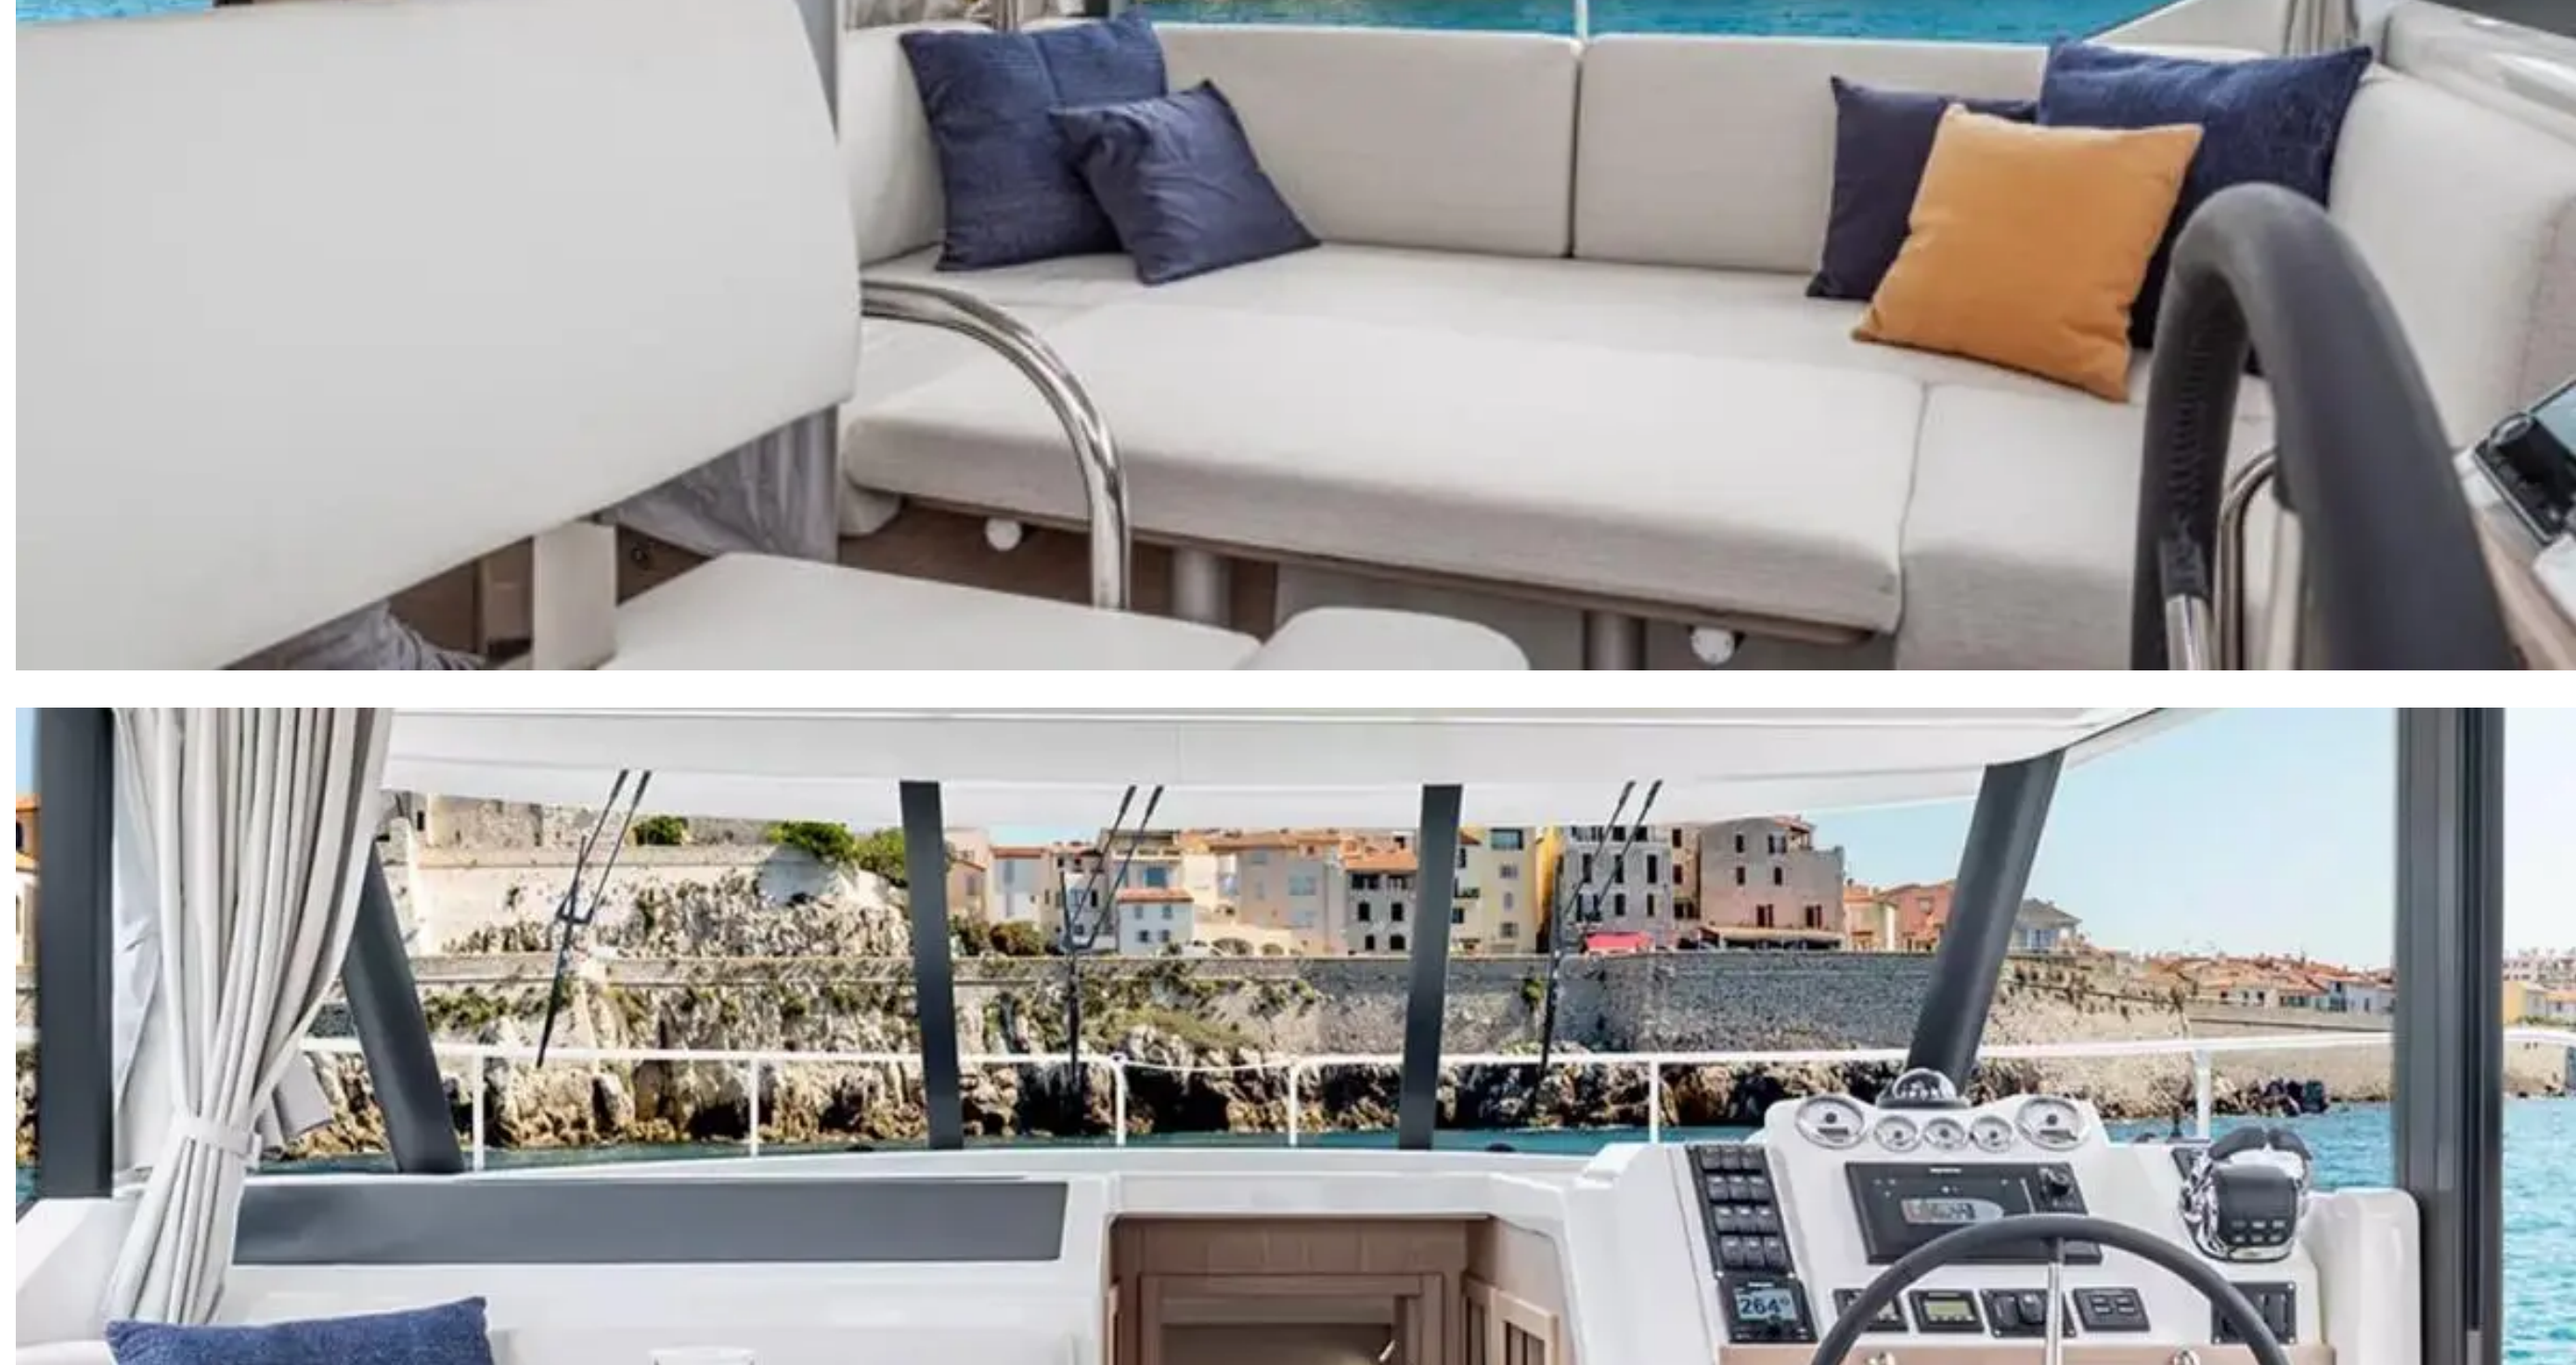

BENETEAU SWIFT TRAWLER 41 FLY 2020

Builder	Model	Year	Cabins	Length	Beam	Price
BENETEAU	Swift Trawler 41	2020	3	13.43 m	4.25 m	€ 400,000

Description

Specifications

Builder	Model	Year	Length	Beam
BENETEAU	Swift Trawler 41	2020	13.43 m	4.25 m
Country	Engine	Engine Power	Engine Pcs	Engine Hours
Other	Volvo Penta D4	300 Hp	2	150
Max Speed	Fuel Capacity	Fresh Water Capacity	Generator	Invertor
24 Kn	1170 L	400 L	No	No
Battery Charger	Chart Plotter	VHF	Bow Thruster	Stern Thruster
Yes	Raymarine	Yes	Yes	Yes
Air Conditioning	Passerelle	Refrigerator	Deep Freezer	Oven
No	Yes	Yes	Yes	Yes
Microwave	BBQ			
Yes	Yes			