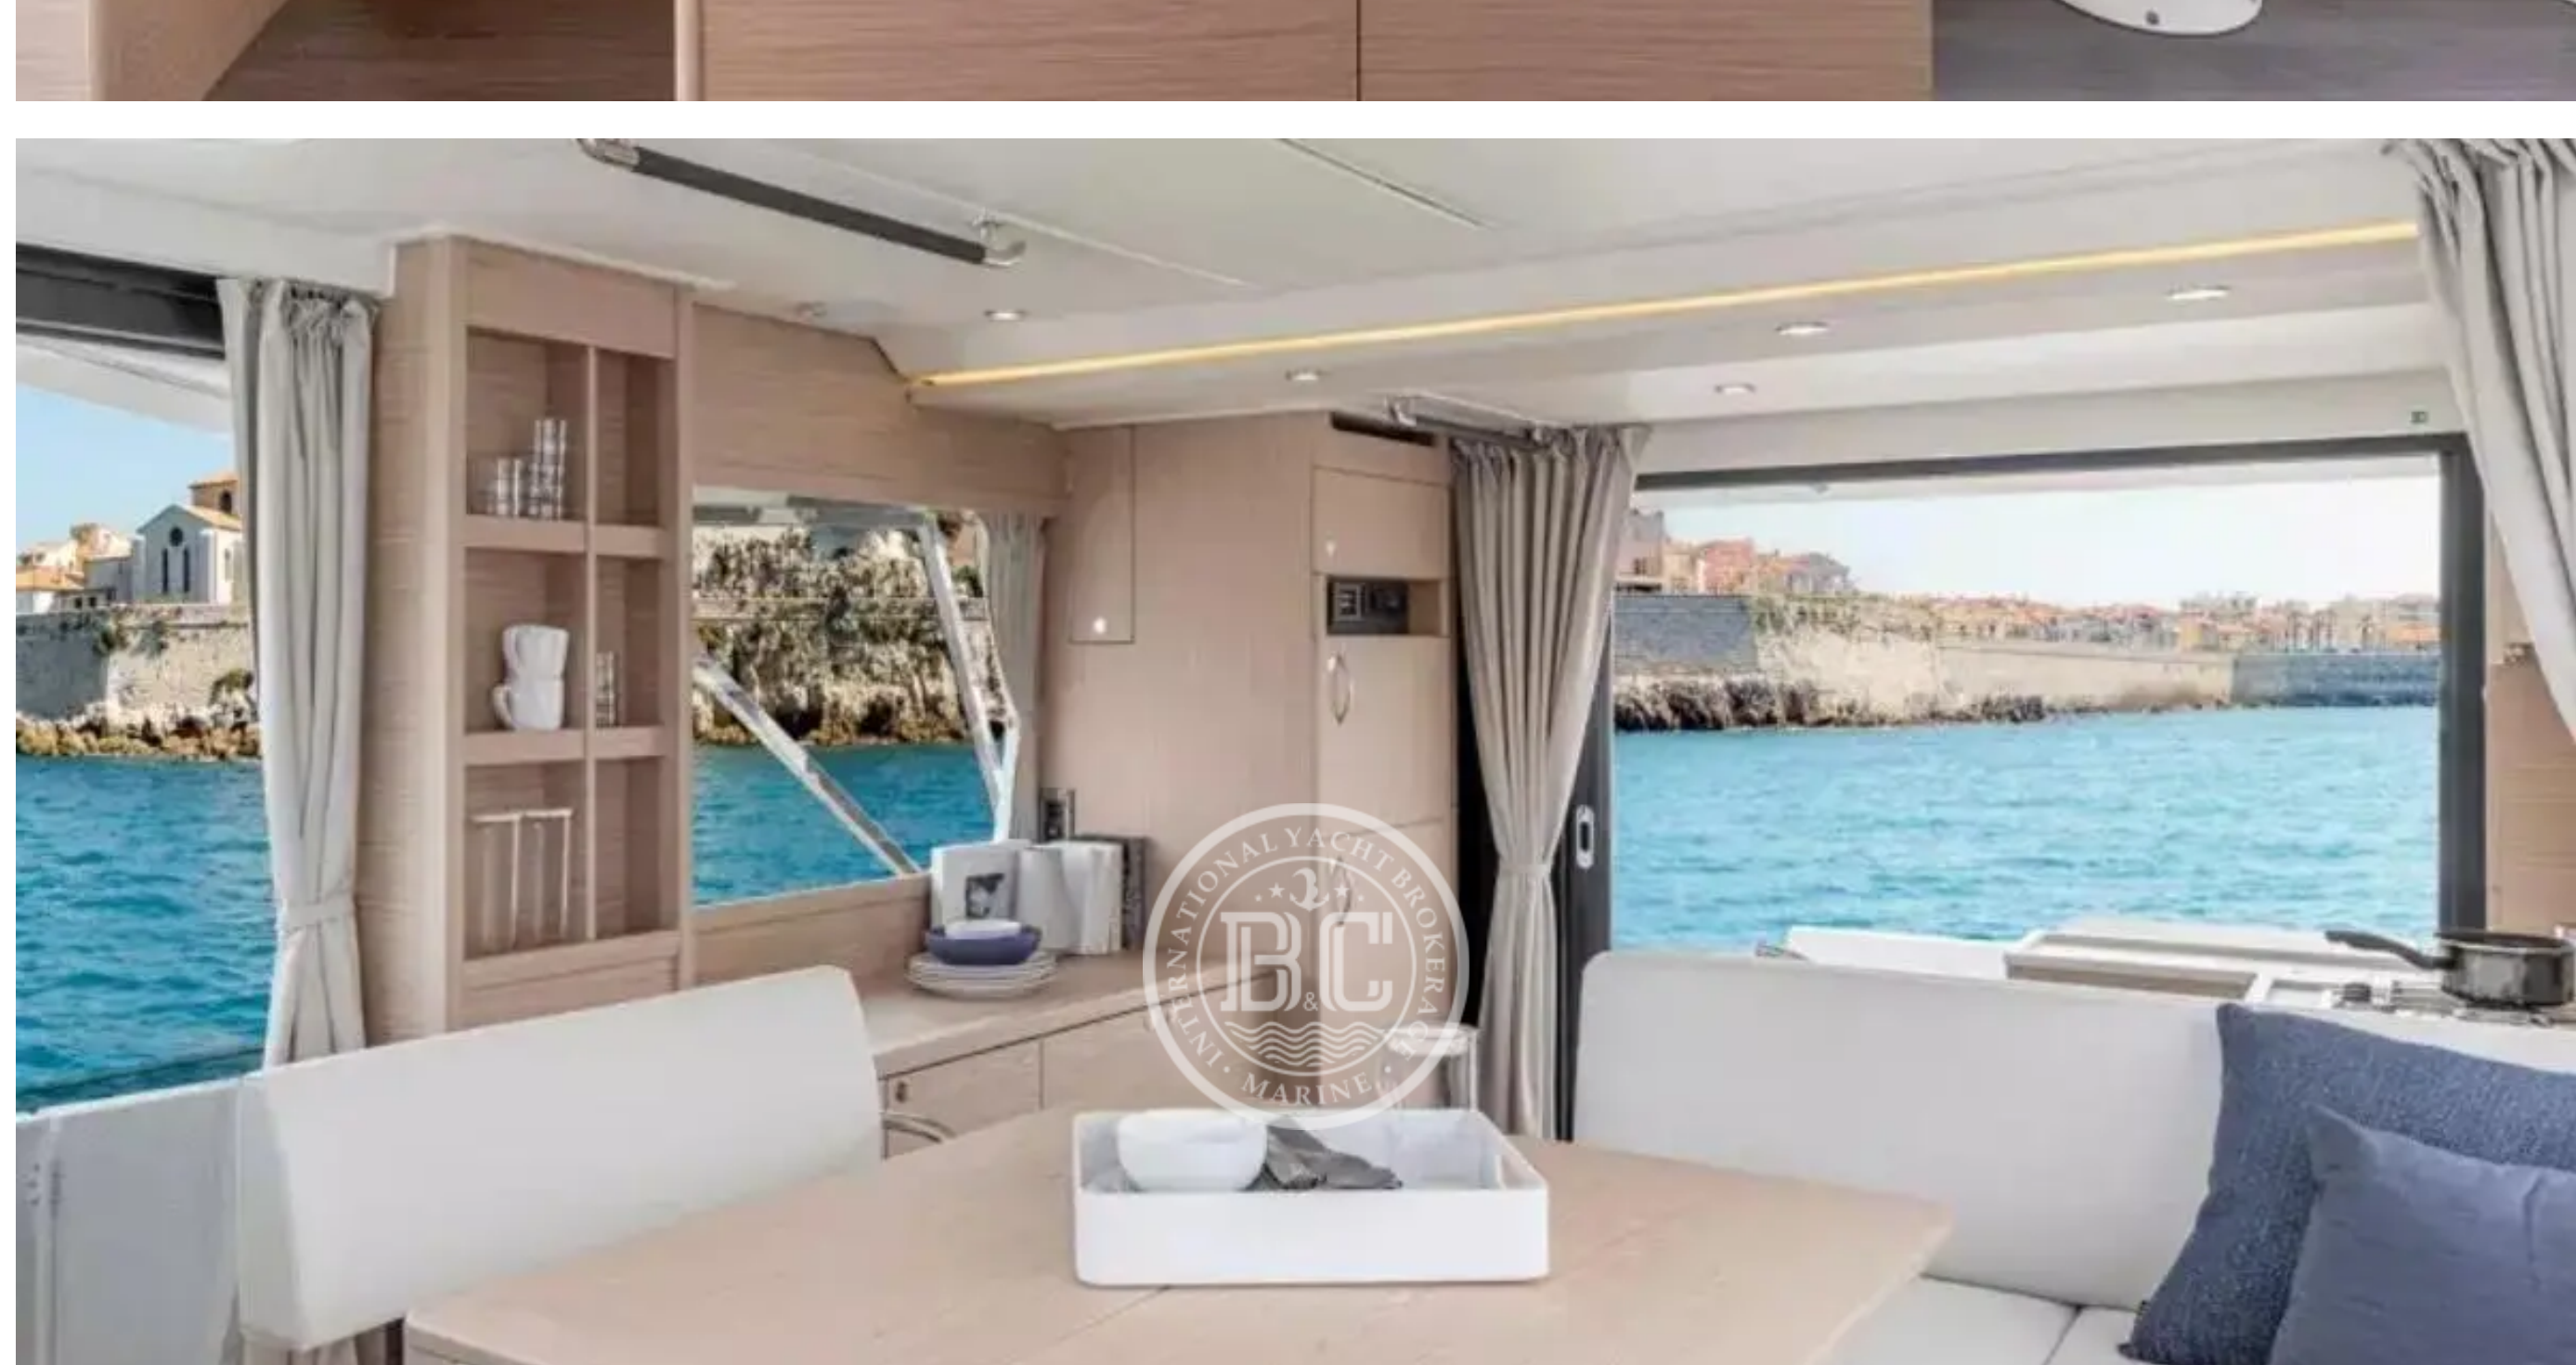

BENETEAU SWIFT TRAWLER 41 FLY 2020

Builder	Model	Year	Cabins	Length	Beam	Price
BENETEAU	Swift Trawler 41	2020	3	13.43 m	4.25 m	€ 400,000

Description

Specifications

Builder	Model	Year	Length	Beam
BENETEAU	Swift Trawler 41	2020	13.43 m	4.25 m
Country	Engine	Engine Power	Engine Pcs	Engine Hours
Other	Volvo Penta D4	300 Hp	2	150
Max Speed	Fuel Capacity	Fresh Water Capacity	Generator	Invertor
24 Kn	1170 L	400 L	No	No
Battery Charger	Chart Plotter	VHF	Bow Thruster	Stern Thruster
Yes	Raymarine	Yes	Yes	Yes
Air Conditioning	Passerelle	Refrigerator	Deep Freezer	Oven
No	Yes	Yes	Yes	Yes
Microwave	BBQ			
Yes	Yes			