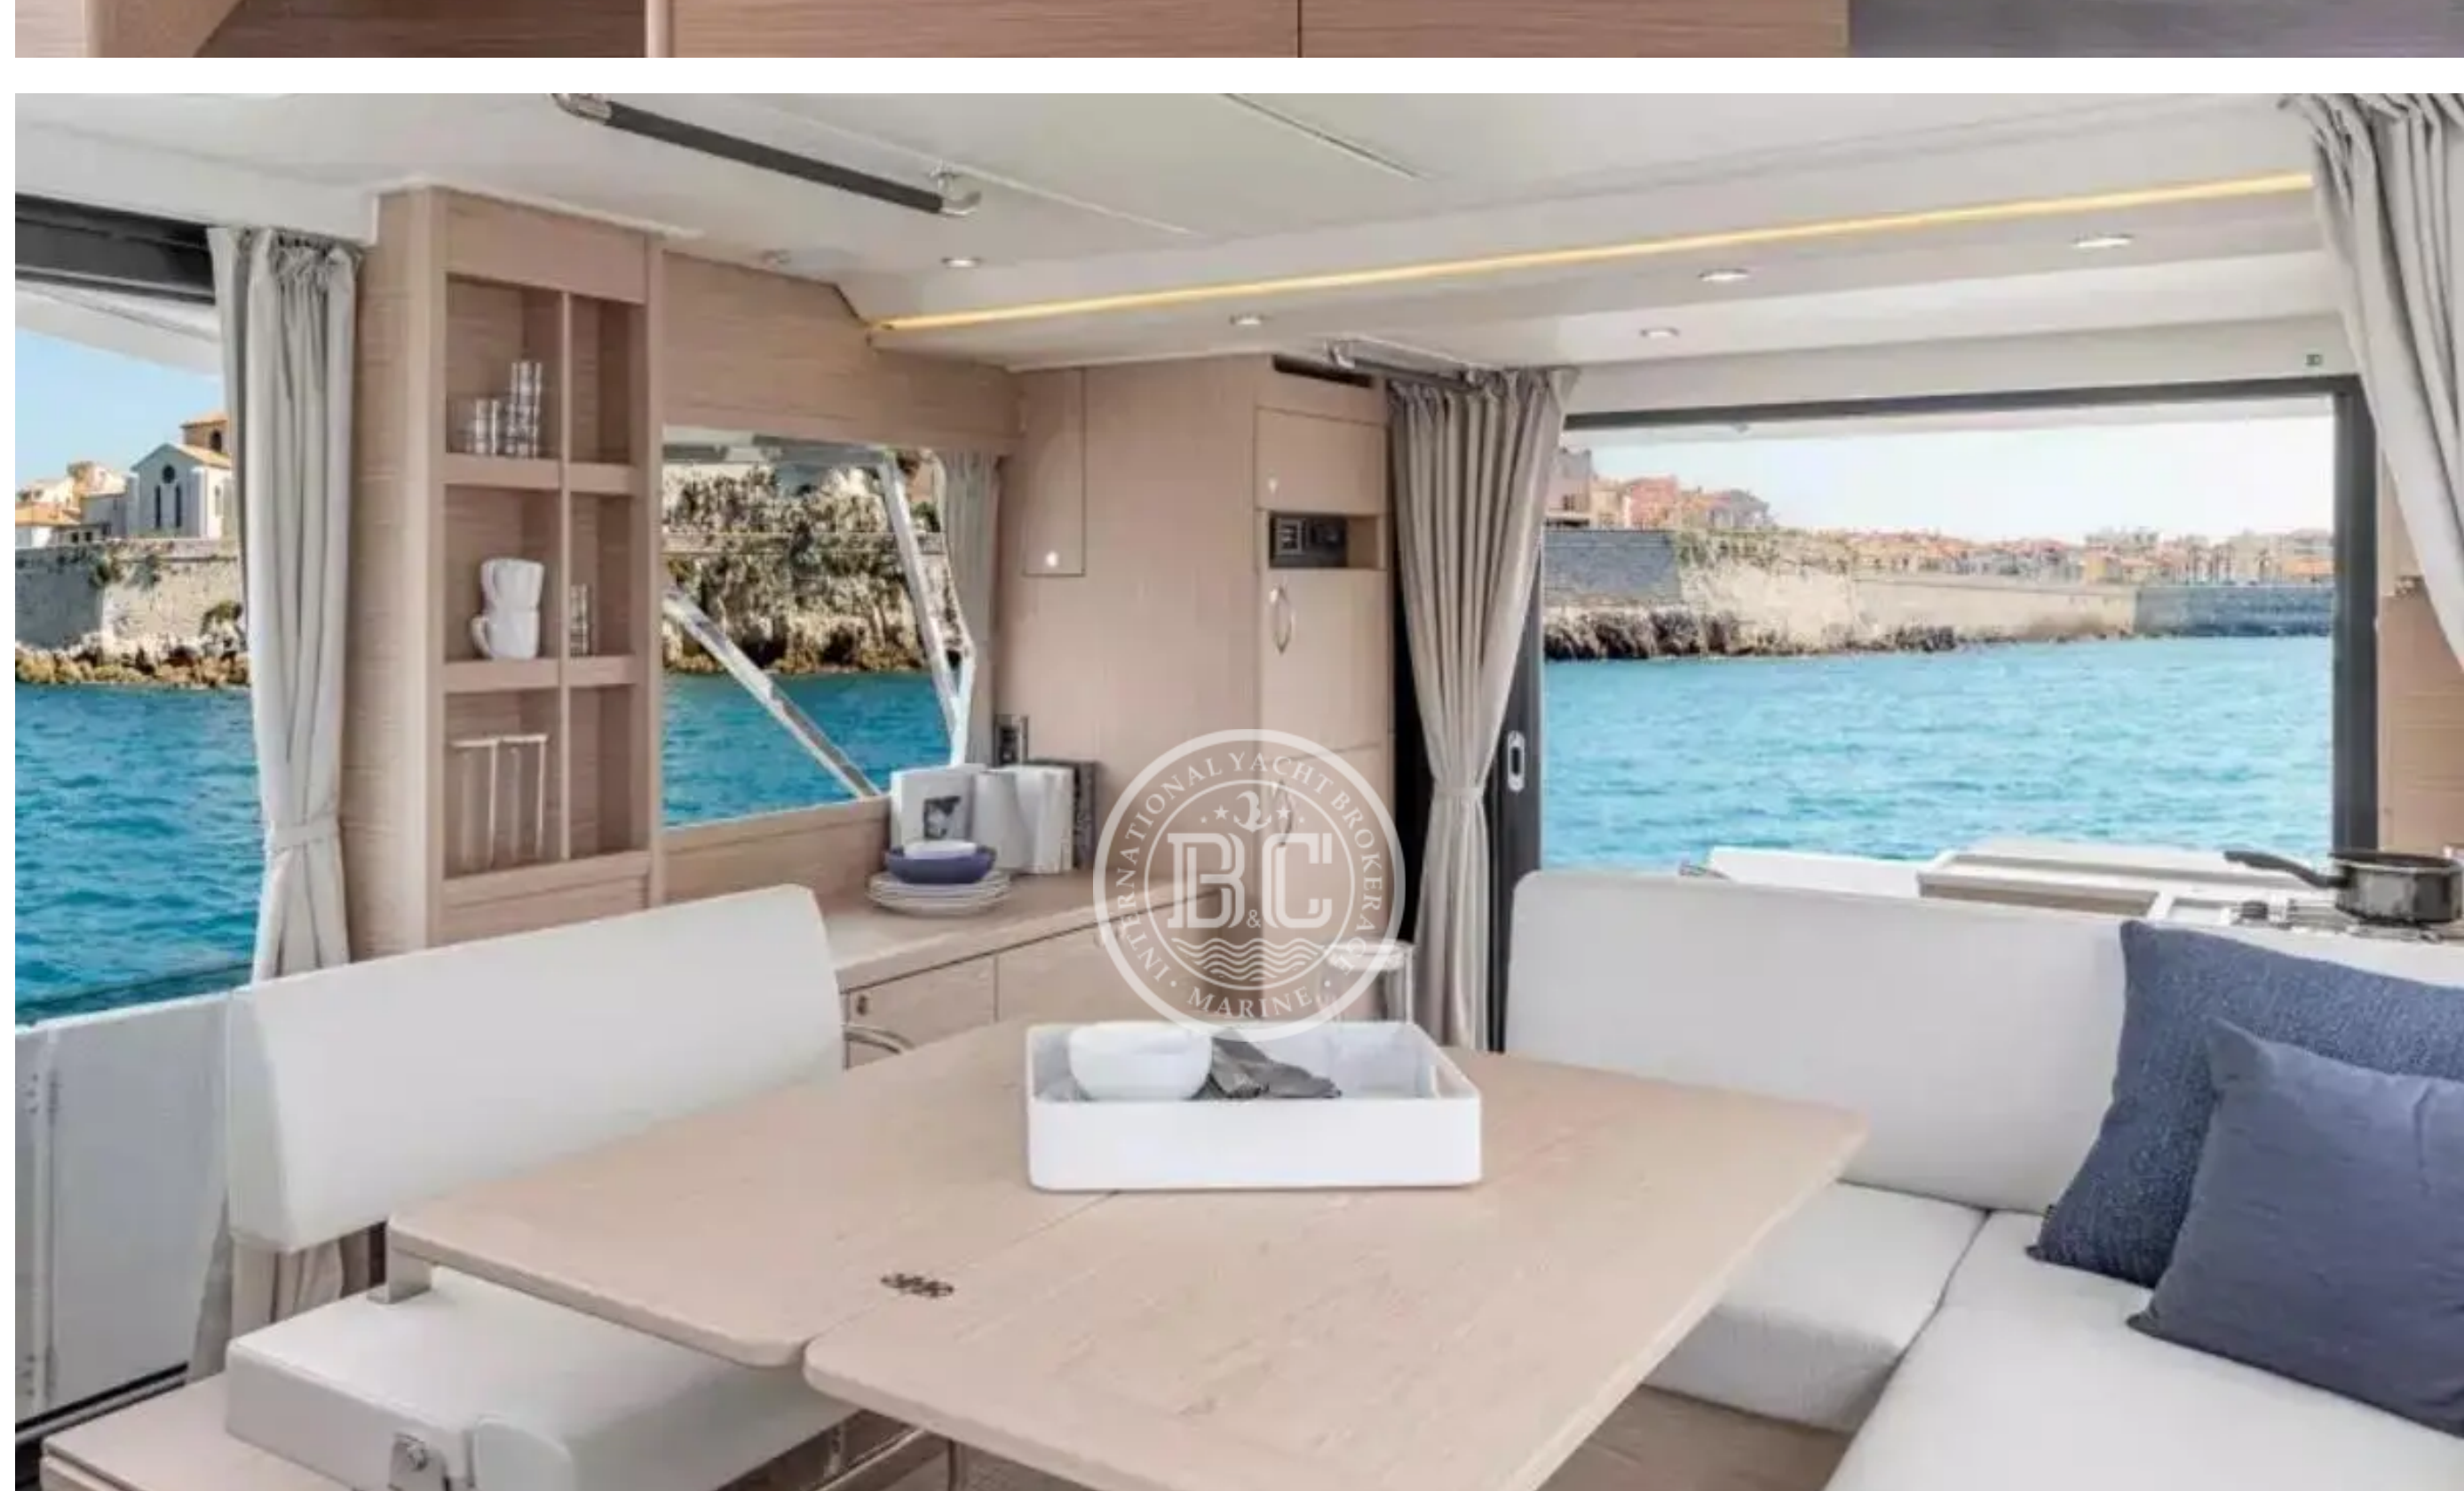

## BENETEAU SWIFT TRAWLER 41 FLY 2020

Builder	Model	Year	Cabins	Length	Beam	Price
BENETEAU	Swift Trawler 41	2020	3	13.43 m	4.25 m	€ 400,000

### Specifications

Builder	Model	Year	Length	Beam
BENETEAU	Swift Trawler 41	2020	13.43 m	4.25 m
Country	Engine	Engine Power	Engine Pcs	Engine Hours
Other	Volvo Penta D4	300 Hp	2	150
Max Speed	Fuel Capacity	Fresh Water Capacity	Generator	Invertor
24 Kn	1170 L	400 L	No	No
Battery Charger	Chart Plotter	VHF	Bow Thruster	Stern Thruster
Yes	Raymarine	Yes	Yes	Yes
Air Conditioning	Passerelle	Refrigerator	Deep Freezer	Oven
No	Yes	Yes	Yes	Yes
Microwave	BBQ			
Yes	Yes			