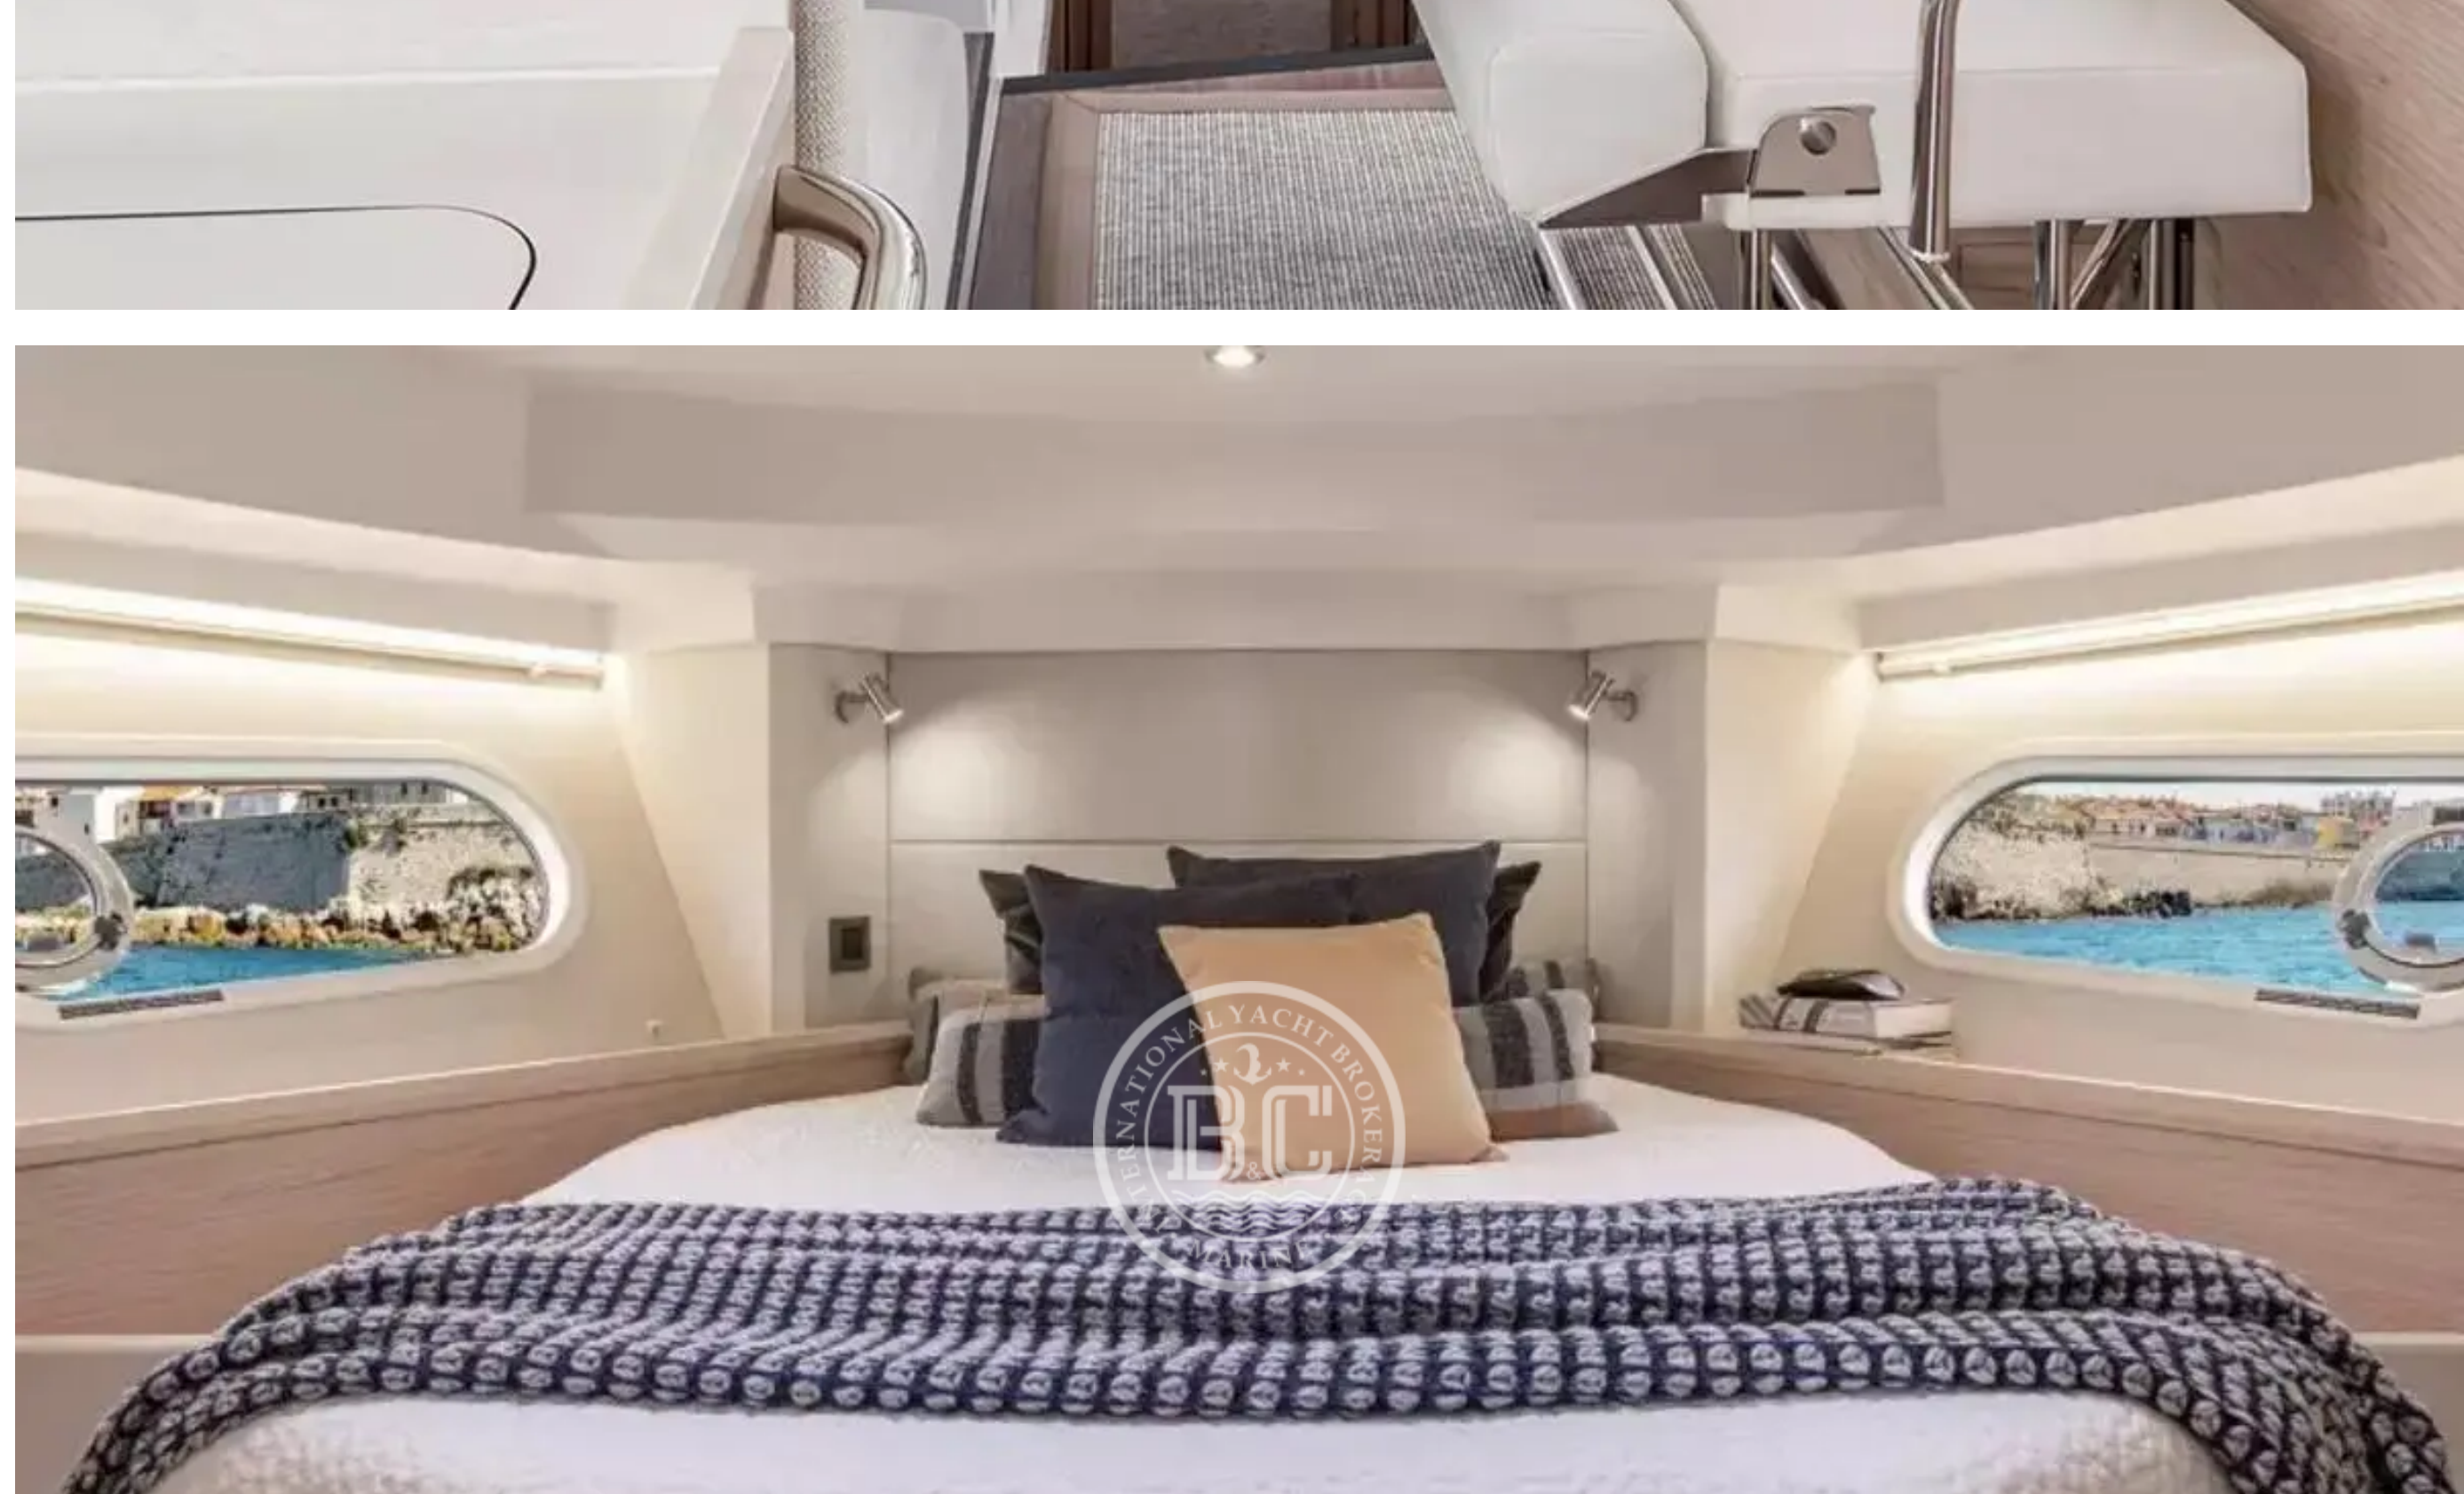

+905492203033
+90 533 514 50 42

info@bcmarin.com
B&C Marine İstmarina Kartal / İstanbul

WARNING: This document is not contractual. All specifications are given in good faith and offered for informational purposes only. The publisher and company do not warrant or assume any legal liability or responsibility for the accuracy, completeness, or usefulness of any information and/or images displayed. Yacht inventory, specifications and charter prices are subject to change without prior notice. None of the text and/or images used in this brochure may be reproduced without written consent from the publisher.