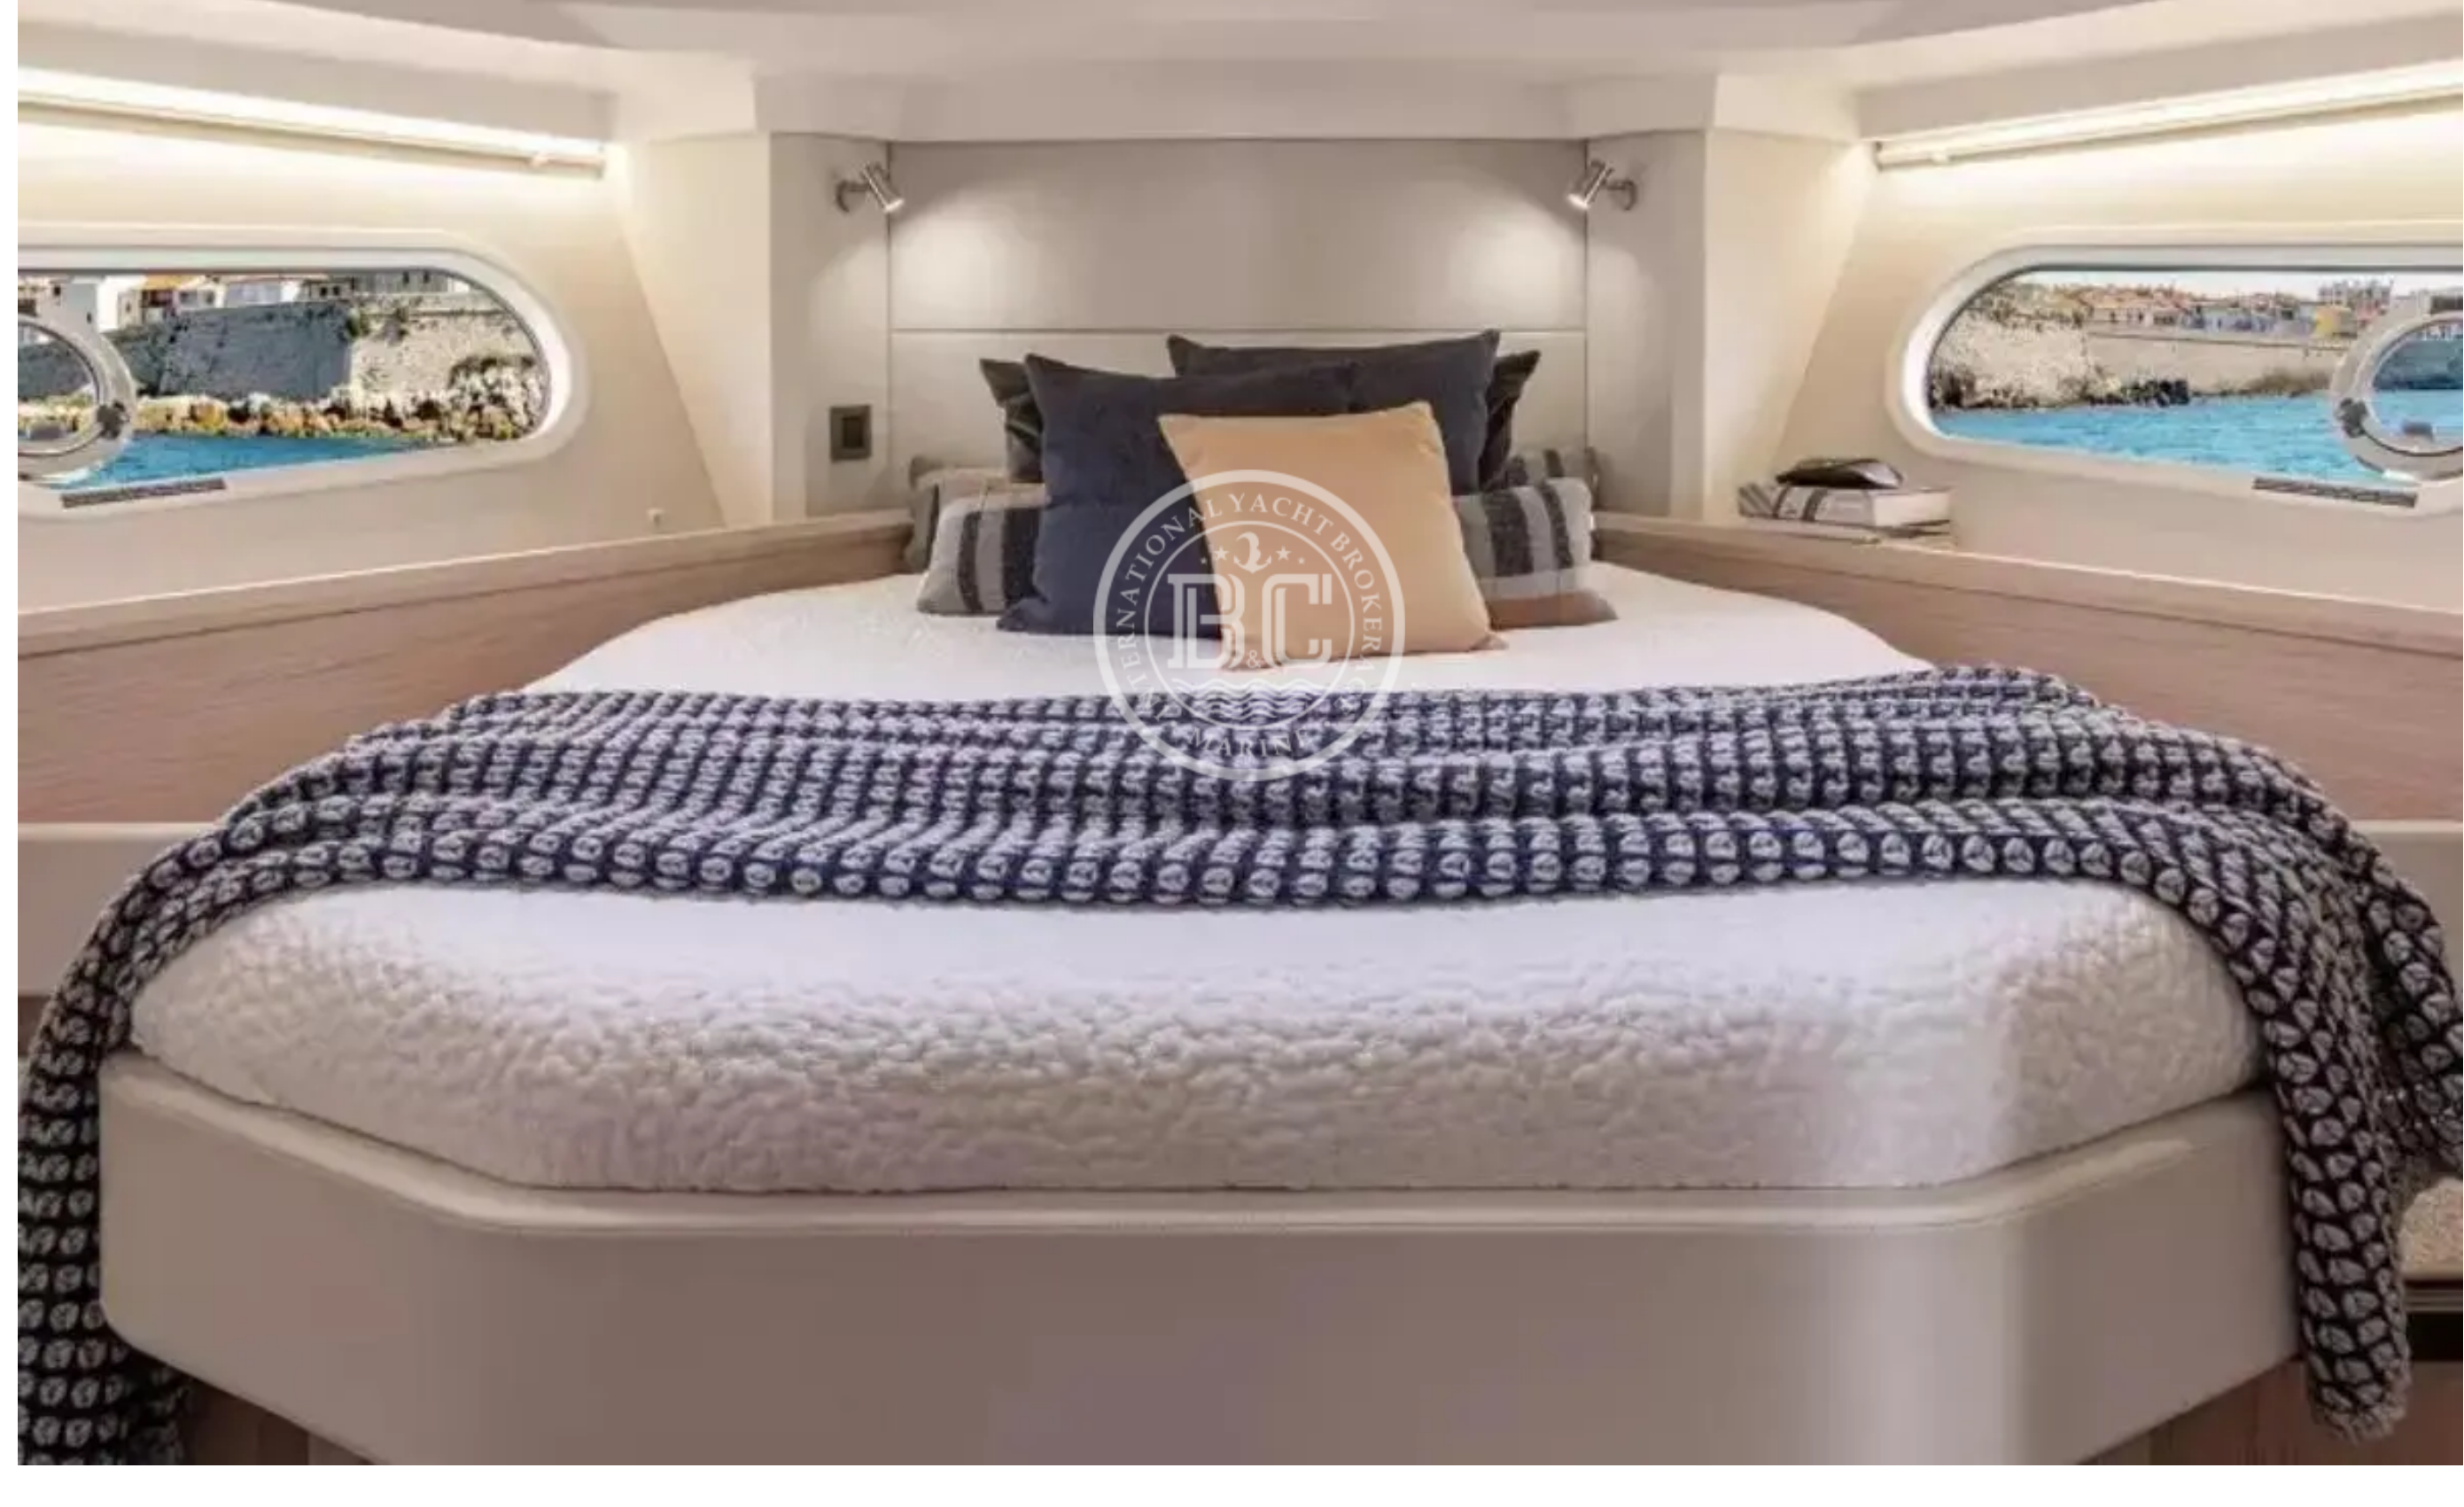

+905492203033
+90 533 514 50 42

info@bcmarin.com
B&C Marine İstmarina Kartal / Istanbul