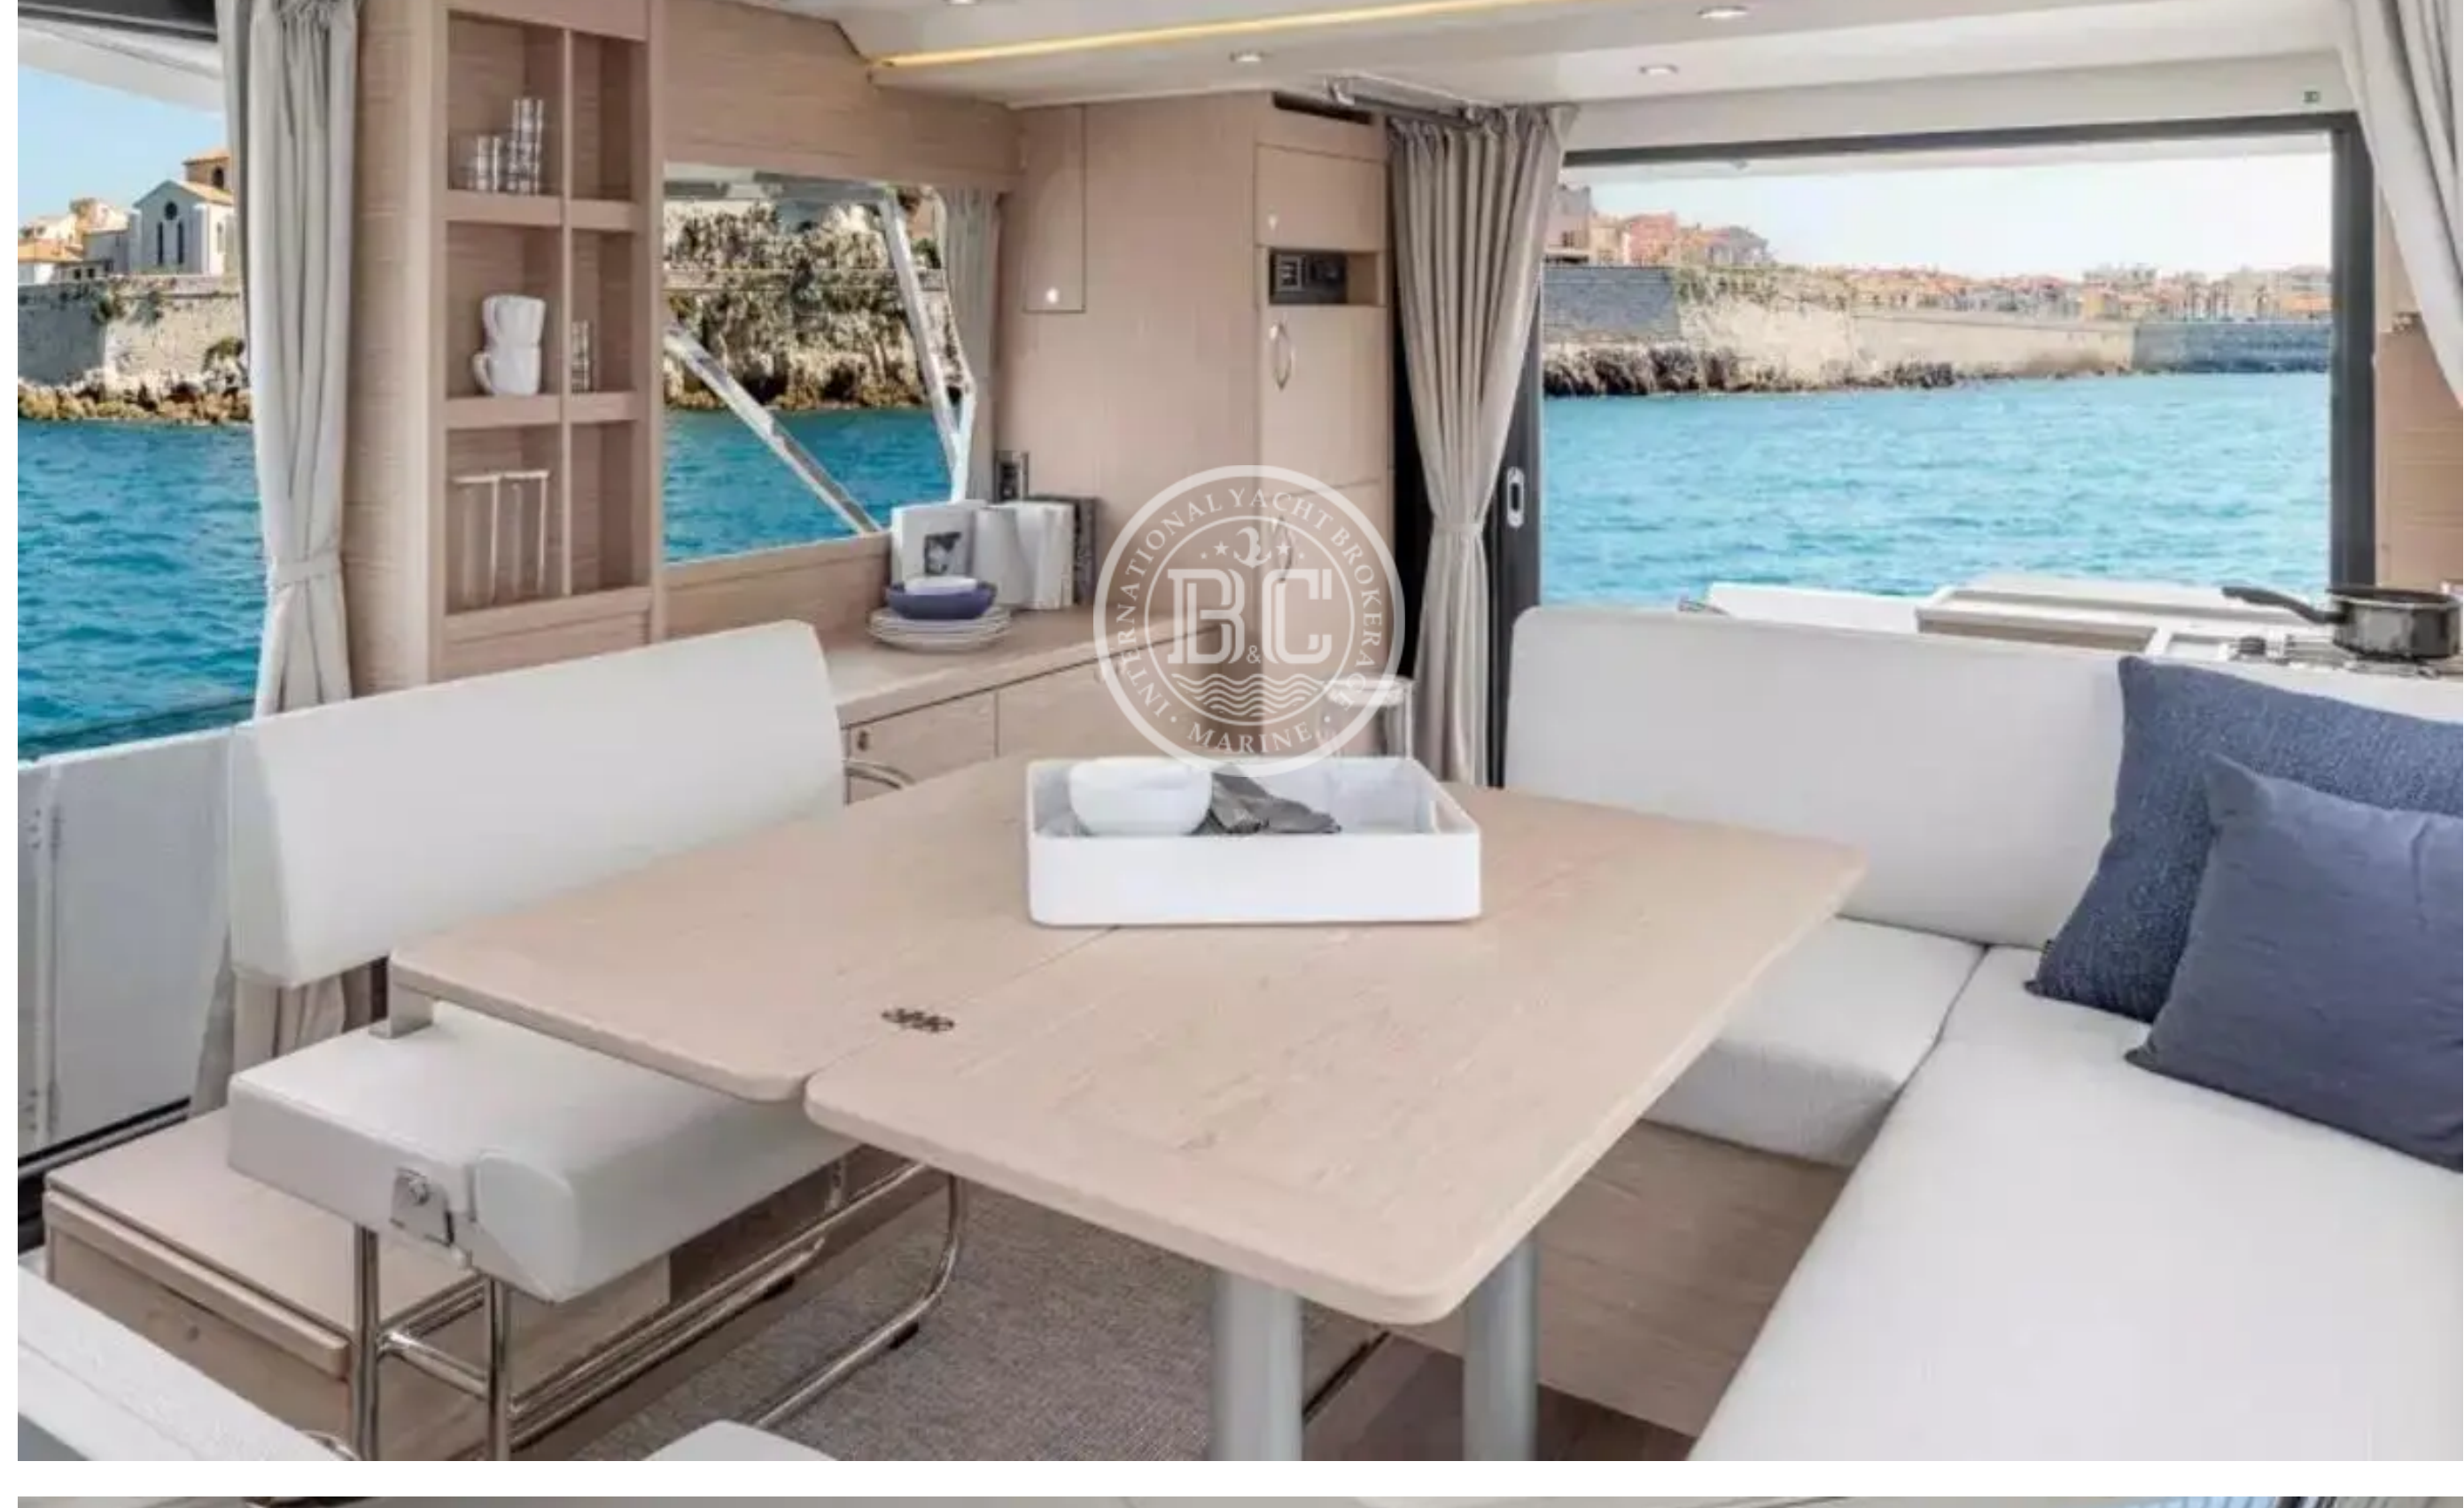

+905492203033
+90 533 514 50 42

info@bcmarin.com
B&C Marine İstmarina Kartal / Istanbul