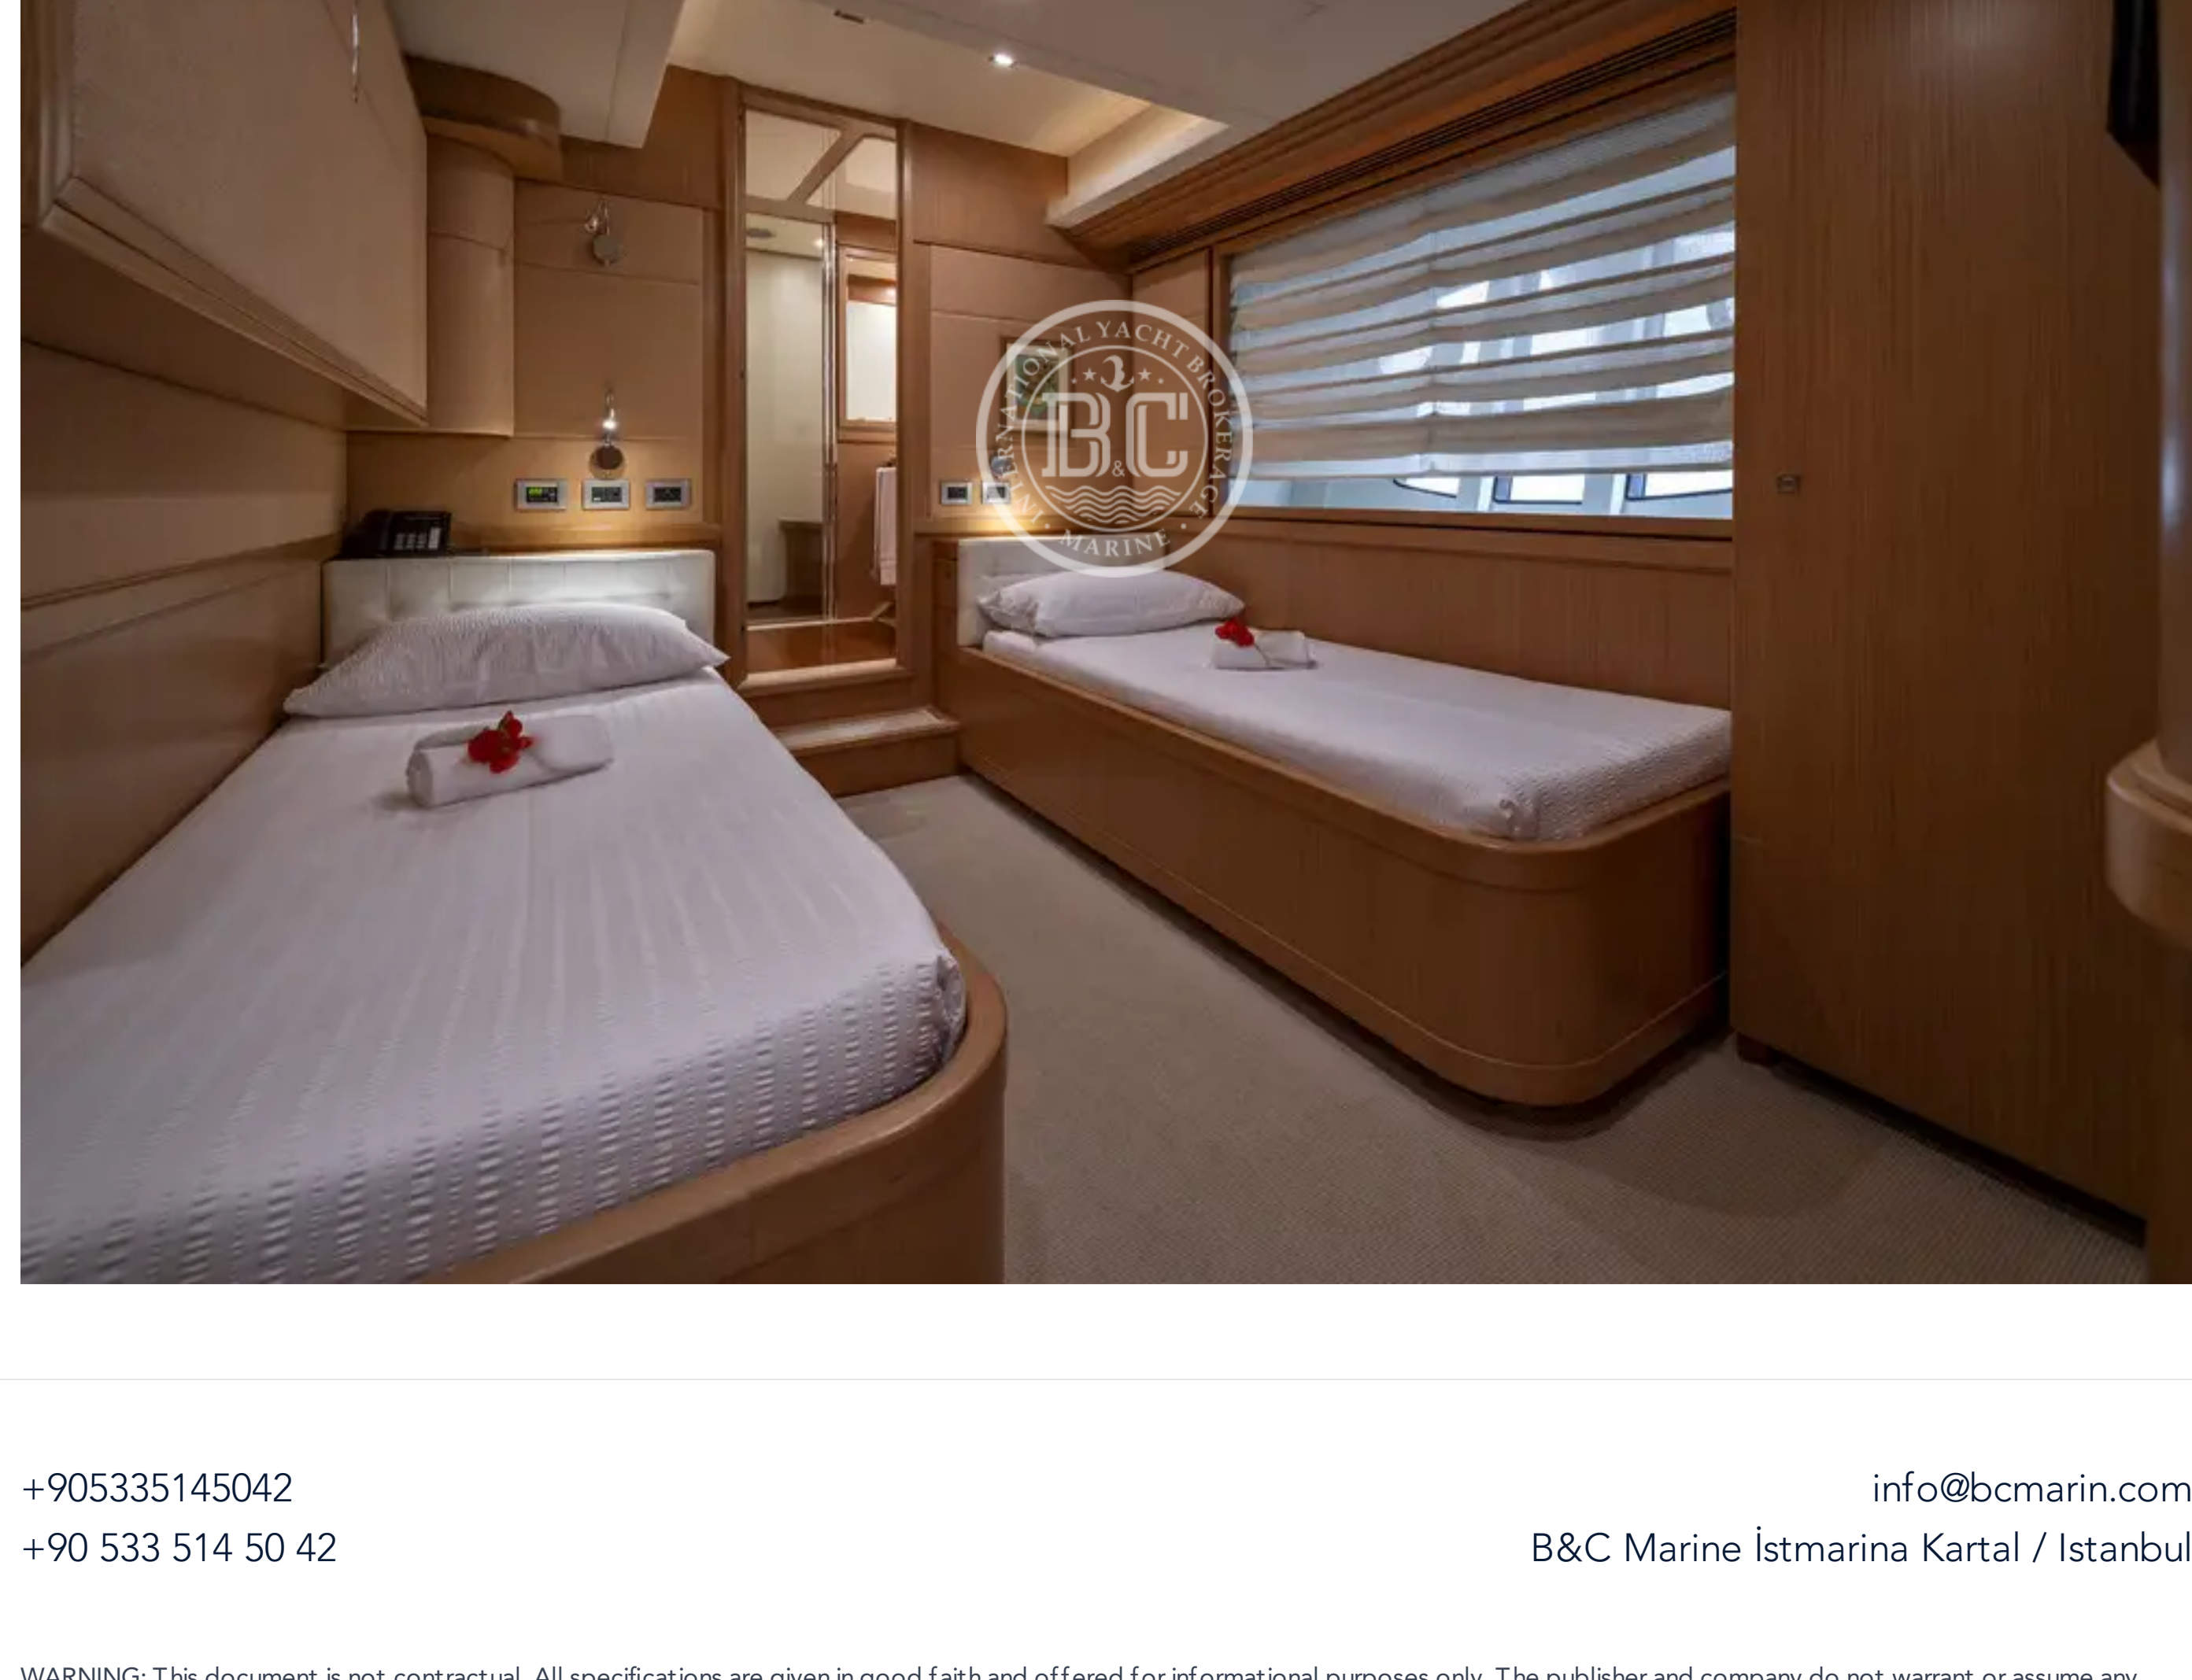

+905335145042
+90 533 514 50 42

info@bcmarin.com
B&C Marine Istmarina Kartal / Istanbul