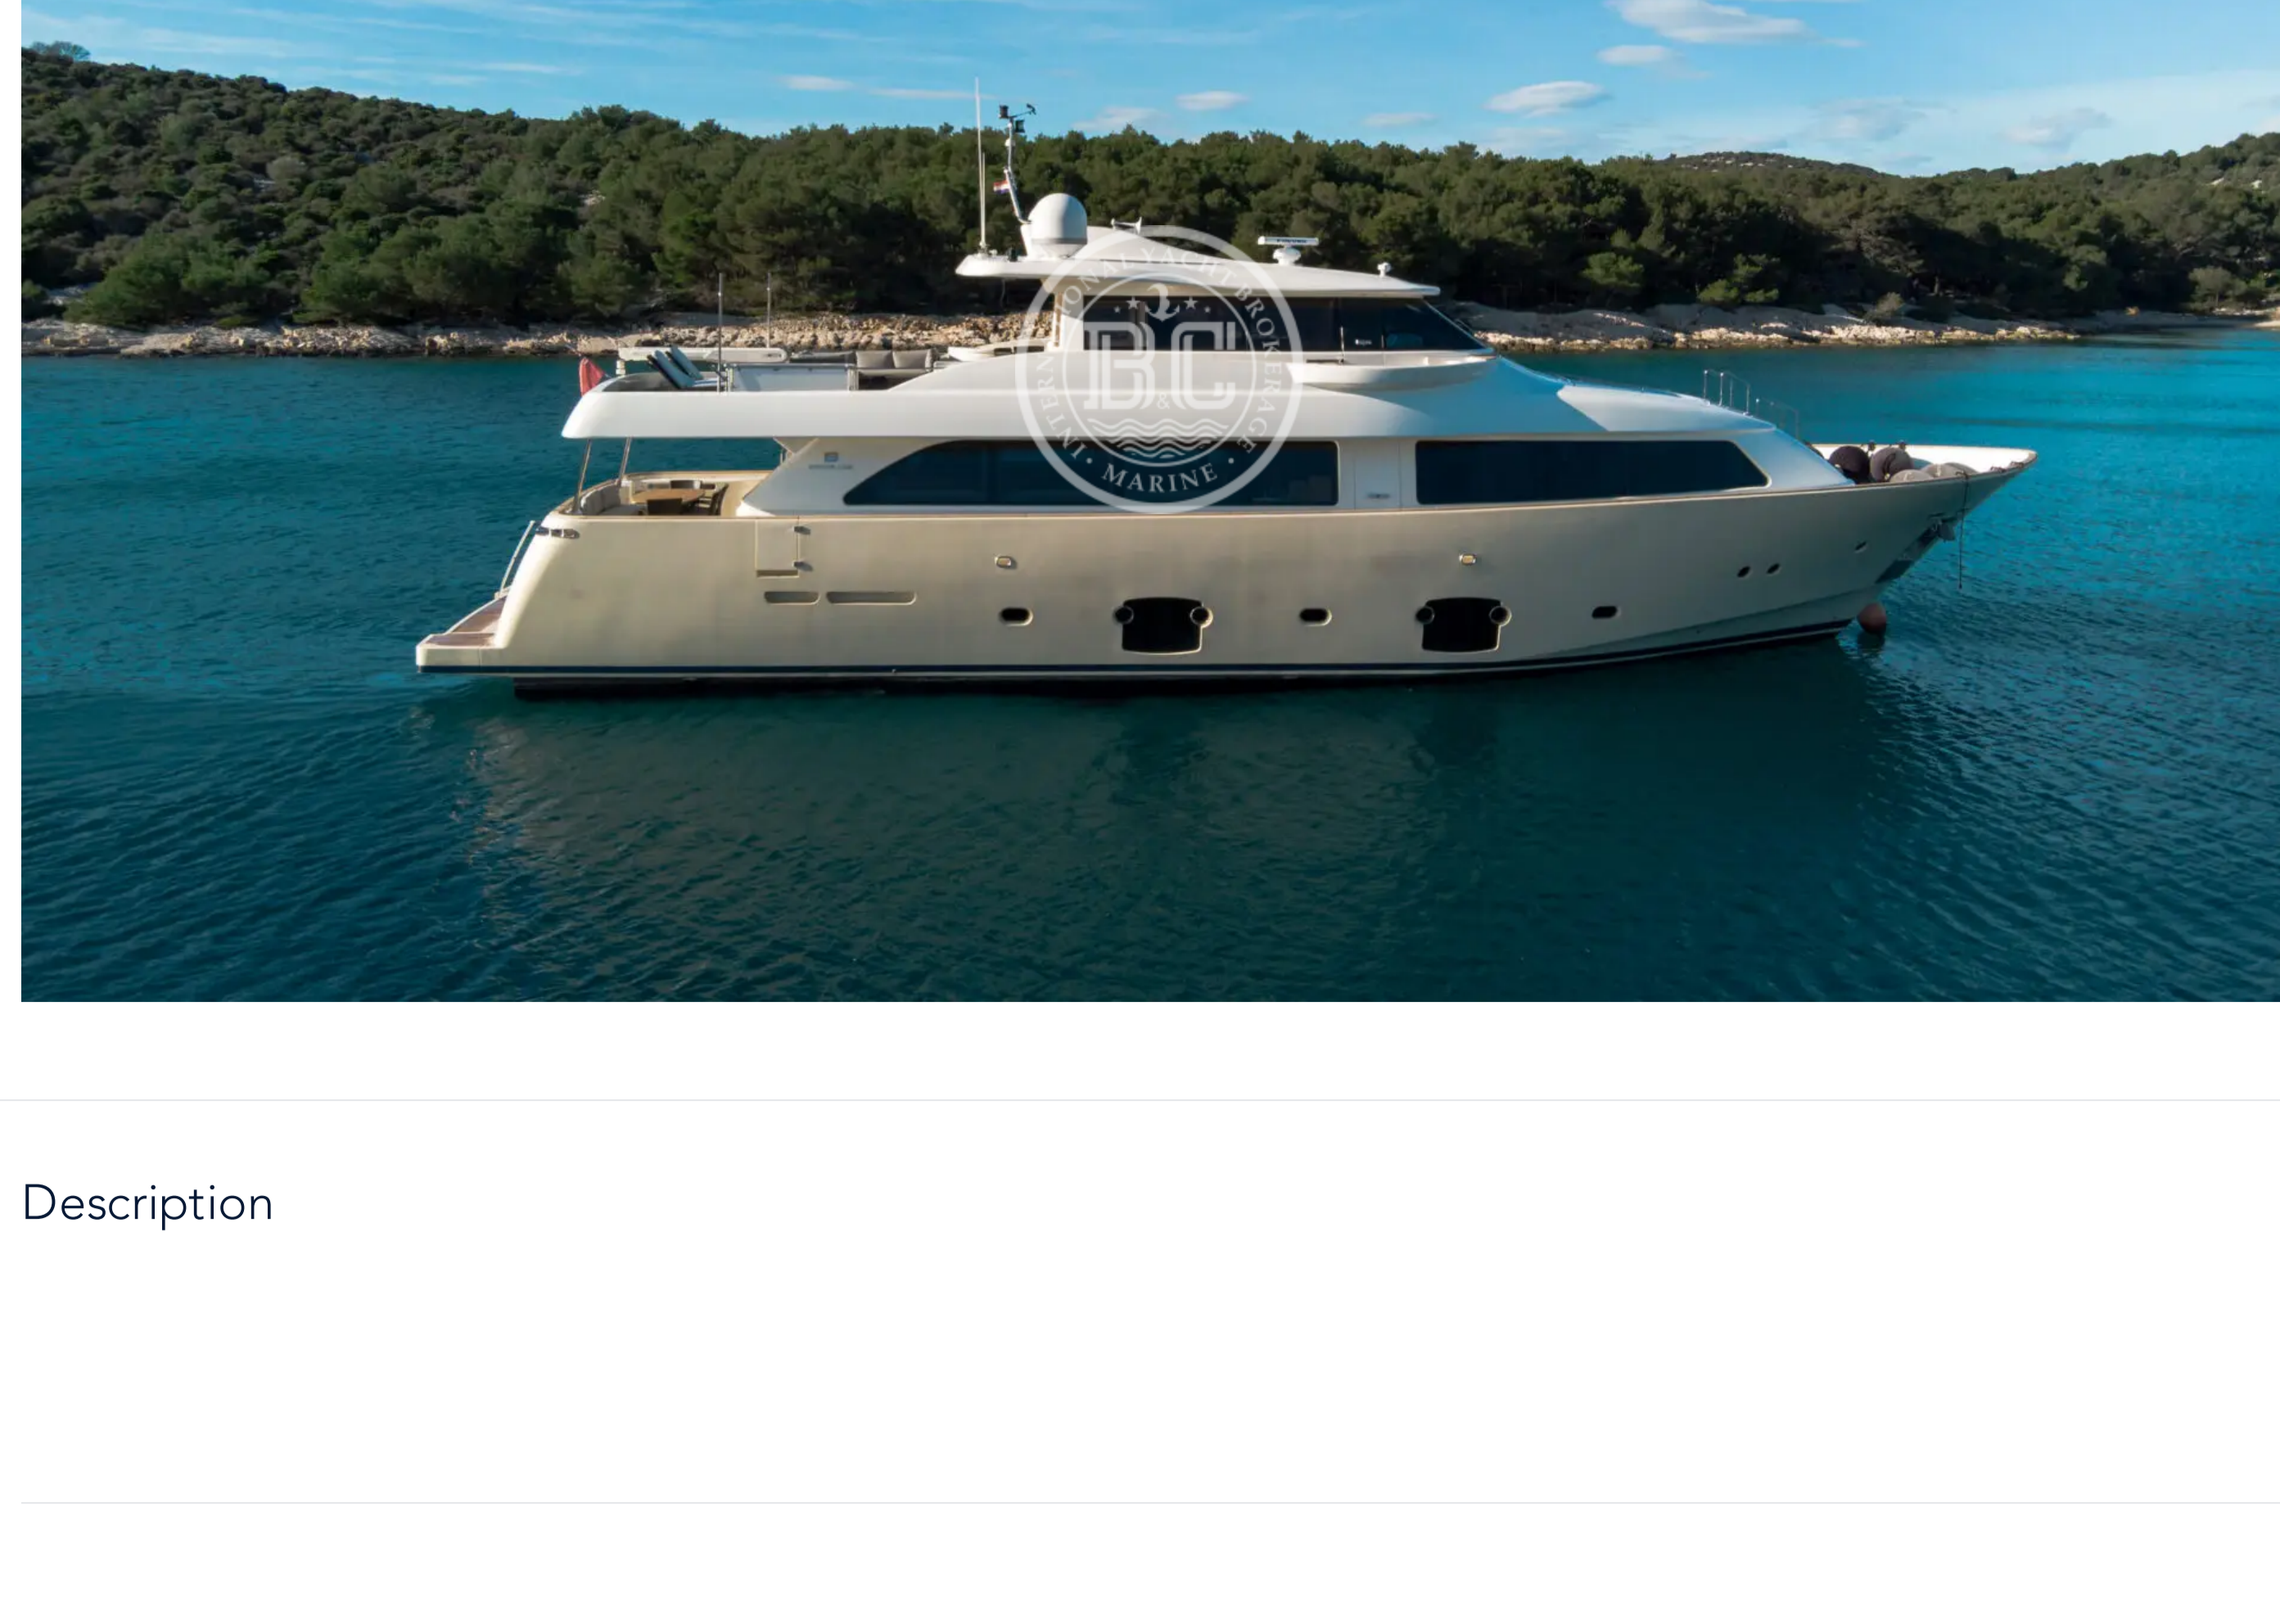

CUSTOMLINE NAVETTA 26 2008

Builder	Model	Year	Cabins	Length	Beam	Price
CUSTOMLINE	NAVETTA 26	2008	5	26.22 m	6.93 m	€ 2,650,000

Description

Specifications

Builder	Model	Year	Length	Beam
CUSTOMLINE	NAVETTA 26	2008	26.22 m	6.93 m
Country	Engine	Engine Power	Engine Pcs	Engine Hours
Turkey	MAN	900 Hp	2	1950 h
Max Speed	Fuel Capacity	Fresh Water Capacity	Generator	Invertor
14 Kn	12400 L	7570 LT	2x Onan	Yes
Battery Charger	Water Maker	Stabilizer	Radar	Chart Plotter
Yes	Yes	Yes	Yes	Yes
Satelitte	Autopilot	VHF	Bow Thruster	Stern Thruster
Yes	Yes	Yes	Yes	Yes
Air Conditioning	Passerelle	Tender	Flybridge Crane	TV
Yes	Yes	YesY	Yes	Yes
Sound System	Refrigerator	Deep Freezer	Oven	Microwave
Yes	Yes	Yes	Yes	Yes
Dishwasher	Washing Machine	BBC		
Yes	Yes	Yes		