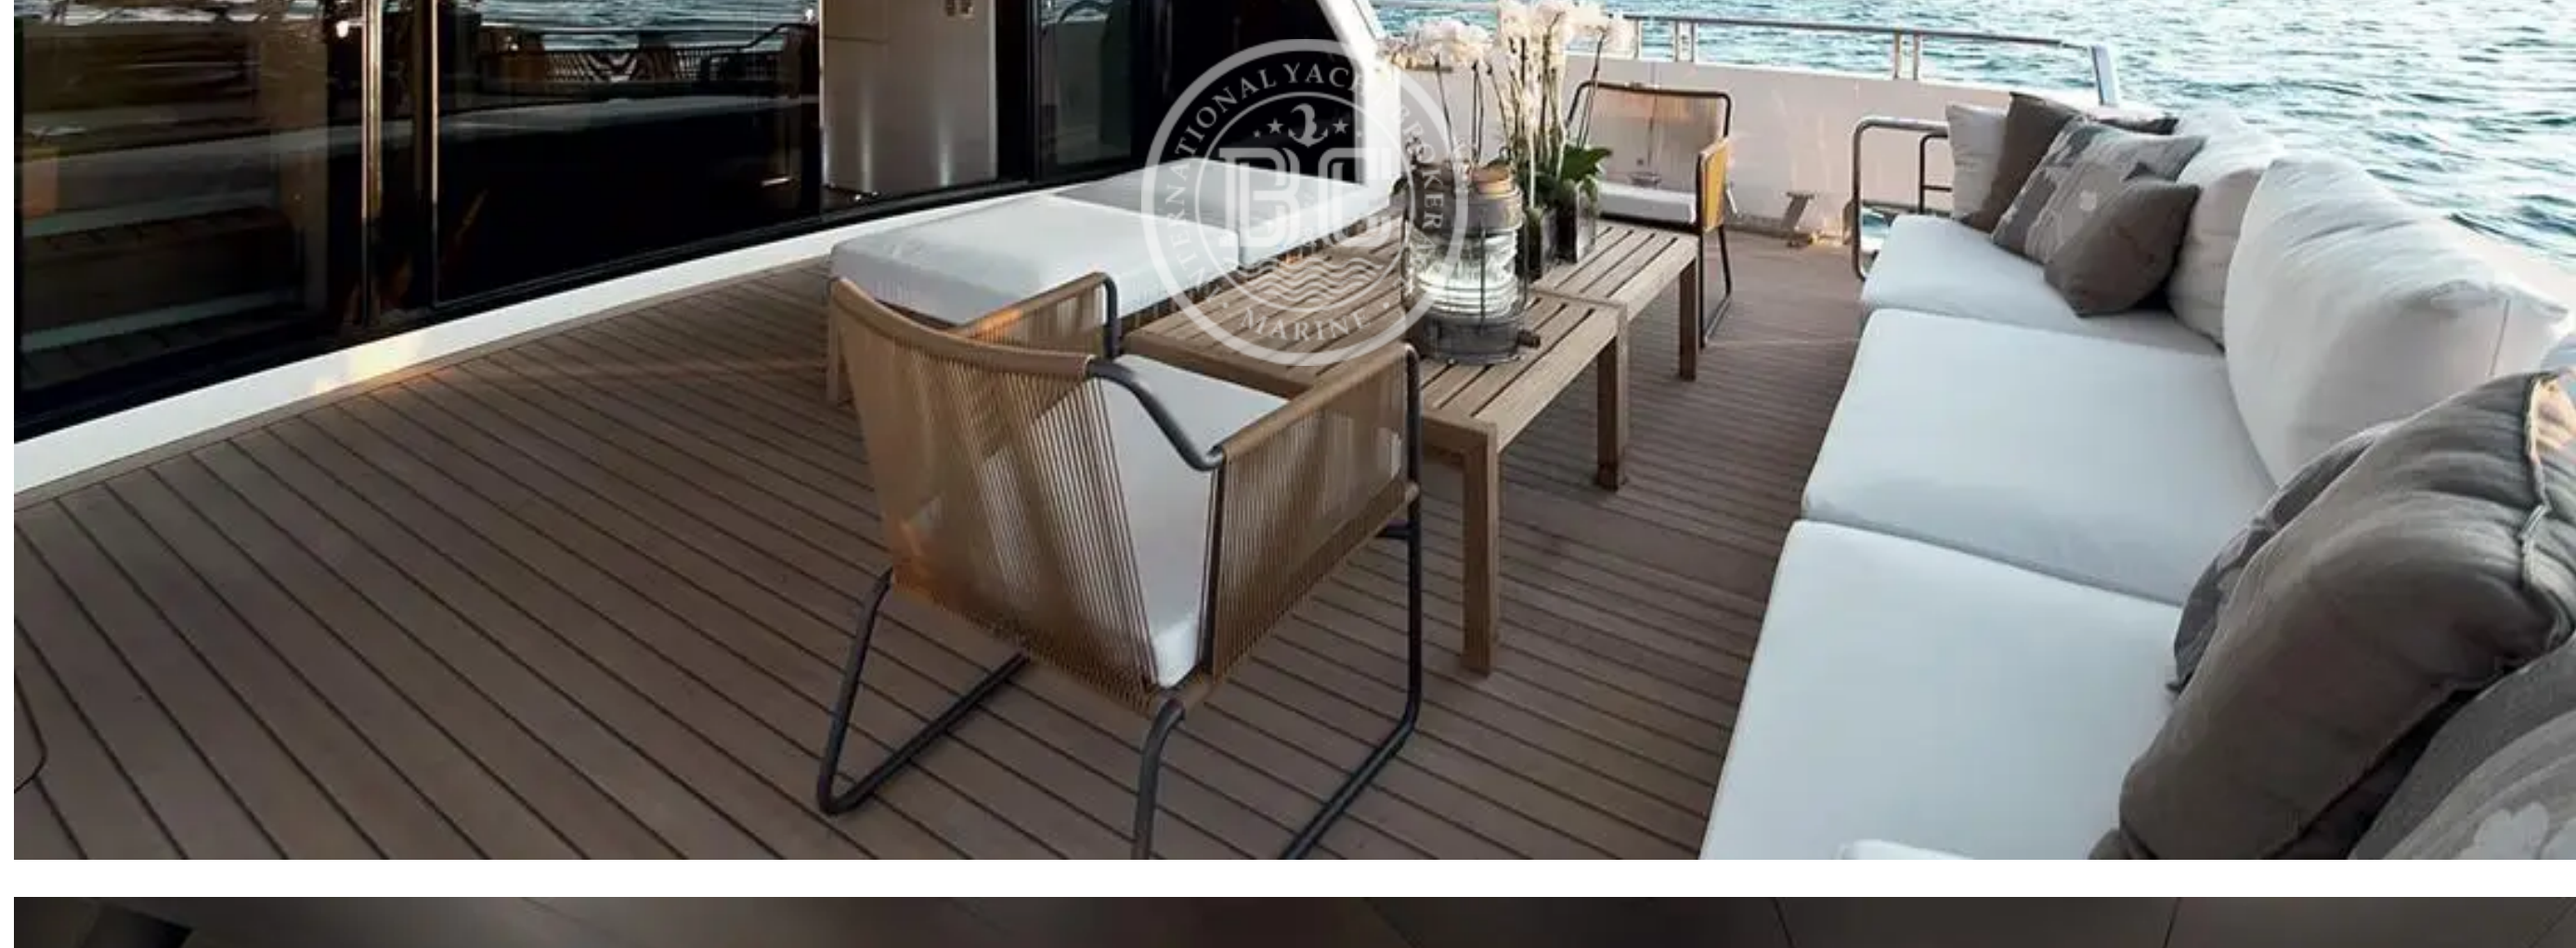

SANLORENZO SL106 2019

Builder	Model	Year	Cabins	Length	Beam	Price
SANLORENZO	SL106	2019	5	32.20 m	7.05 m	€ 6,900,000

Description

Specifications

Builder	Model	Year	Length	Beam
SANLORENZO	SL106	2019	32.20 m	7.05 m
Country	Engine	Engine Power	Engine Pcs	Engine Hours
Other	MTU	2434 Hp	2	1700 h
Max Speed	Fuel Capacity	Fresh Water Capacity	Generator	Invertor
30 Kn	12400 L	2800 L	2x Kohler 45 kW	Mastervolt
Battery Charger	Water Maker	Hyd. Platform	Stabilizer	Radar
Yes	Idromar 230 lt /h	Yes	Fins	Raymarine
Chart Plotter	Satellite	Autopilot	VHF	Air Conditioning
Raymarine	SEATEL	Raymarine	Raymarine	Yes
Passerelle	Tender	TV	Sound System	Refrigerator
Yes	Williams 465 Sport	Yes	Yes	Yes
Deep Freezer	Icemaker	Oven	Microwave	Dishwasher
Yes	Yes	Yes	Yes	Yes
Washing Machine	BBQ			
Yes	Yes			