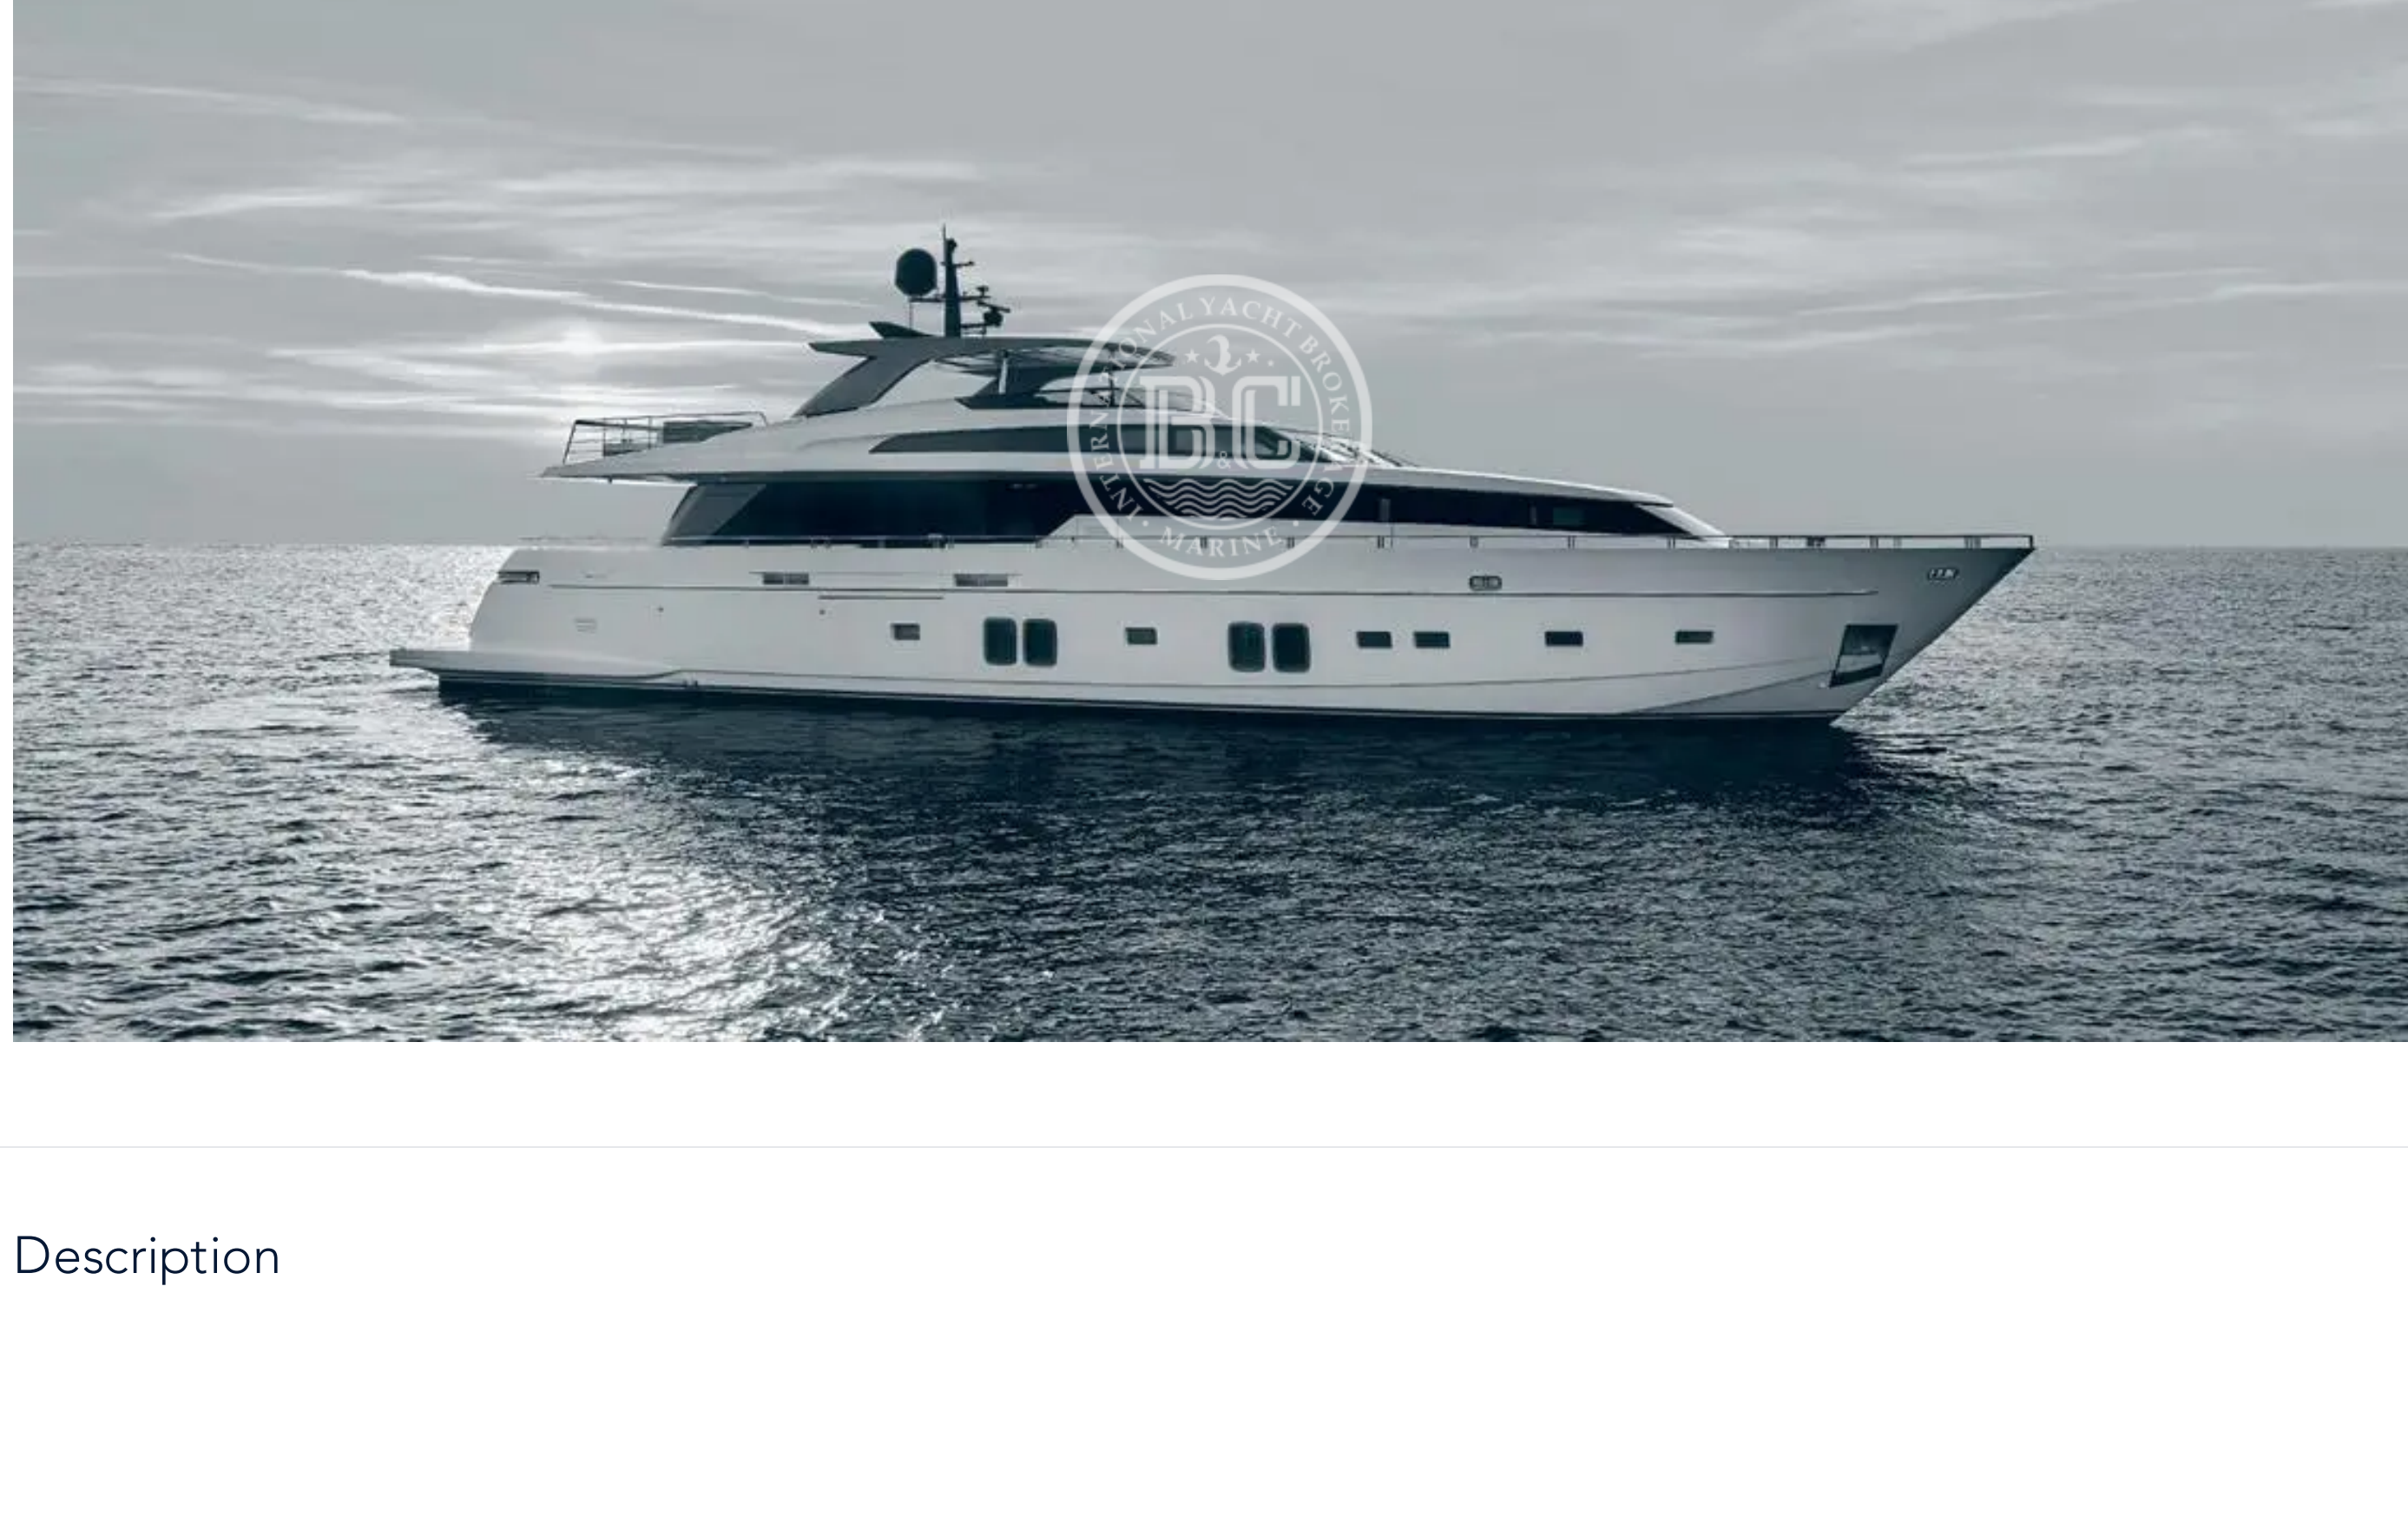

# SANLORENZO SL106 2019

Builder	Model	Year	Cabins	Length	Beam	Price
SANLORENZO	SL106	2019	5	32.20 m	7.05 m	€ 6,900,000

## Specifications

Builder	Model	Year	Length	Beam
SANLORENZO	SL106	2019	32.20 m	7.05 m
Country	Engine	Engine Power	Engine Pcs	Engine Hours
Other	MTU	2434 Hp	2	1700 h
Max Speed	Fuel Capacity	Fresh Water Capacity	Generator	Invertor
30 Kn	12400 L	2800 L	2x Kohler 45 kW	Mastervolt
Battery Charger	Water Maker	Hyd. Platform	Stabilizer	Radar
Yes	Idromar 230 lt /h	Yes	Fins	Raymarine
Chart Plotter	Satellite	Autopilot	VHF	Air Conditioning
Raymarine	SEATEL	Raymarine	Raymarine	Yes
Passerelle	Tender	TV	Sound System	Refrigerator
Yes	Williams 465 Sport	Yes	Yes	Yes
Deep Freezer	Icemaker	Oven	Microwave	Dishwasher
Yes	Yes	Yes	Yes	Yes
Washing Machine	BBQ			
Yes	Yes			