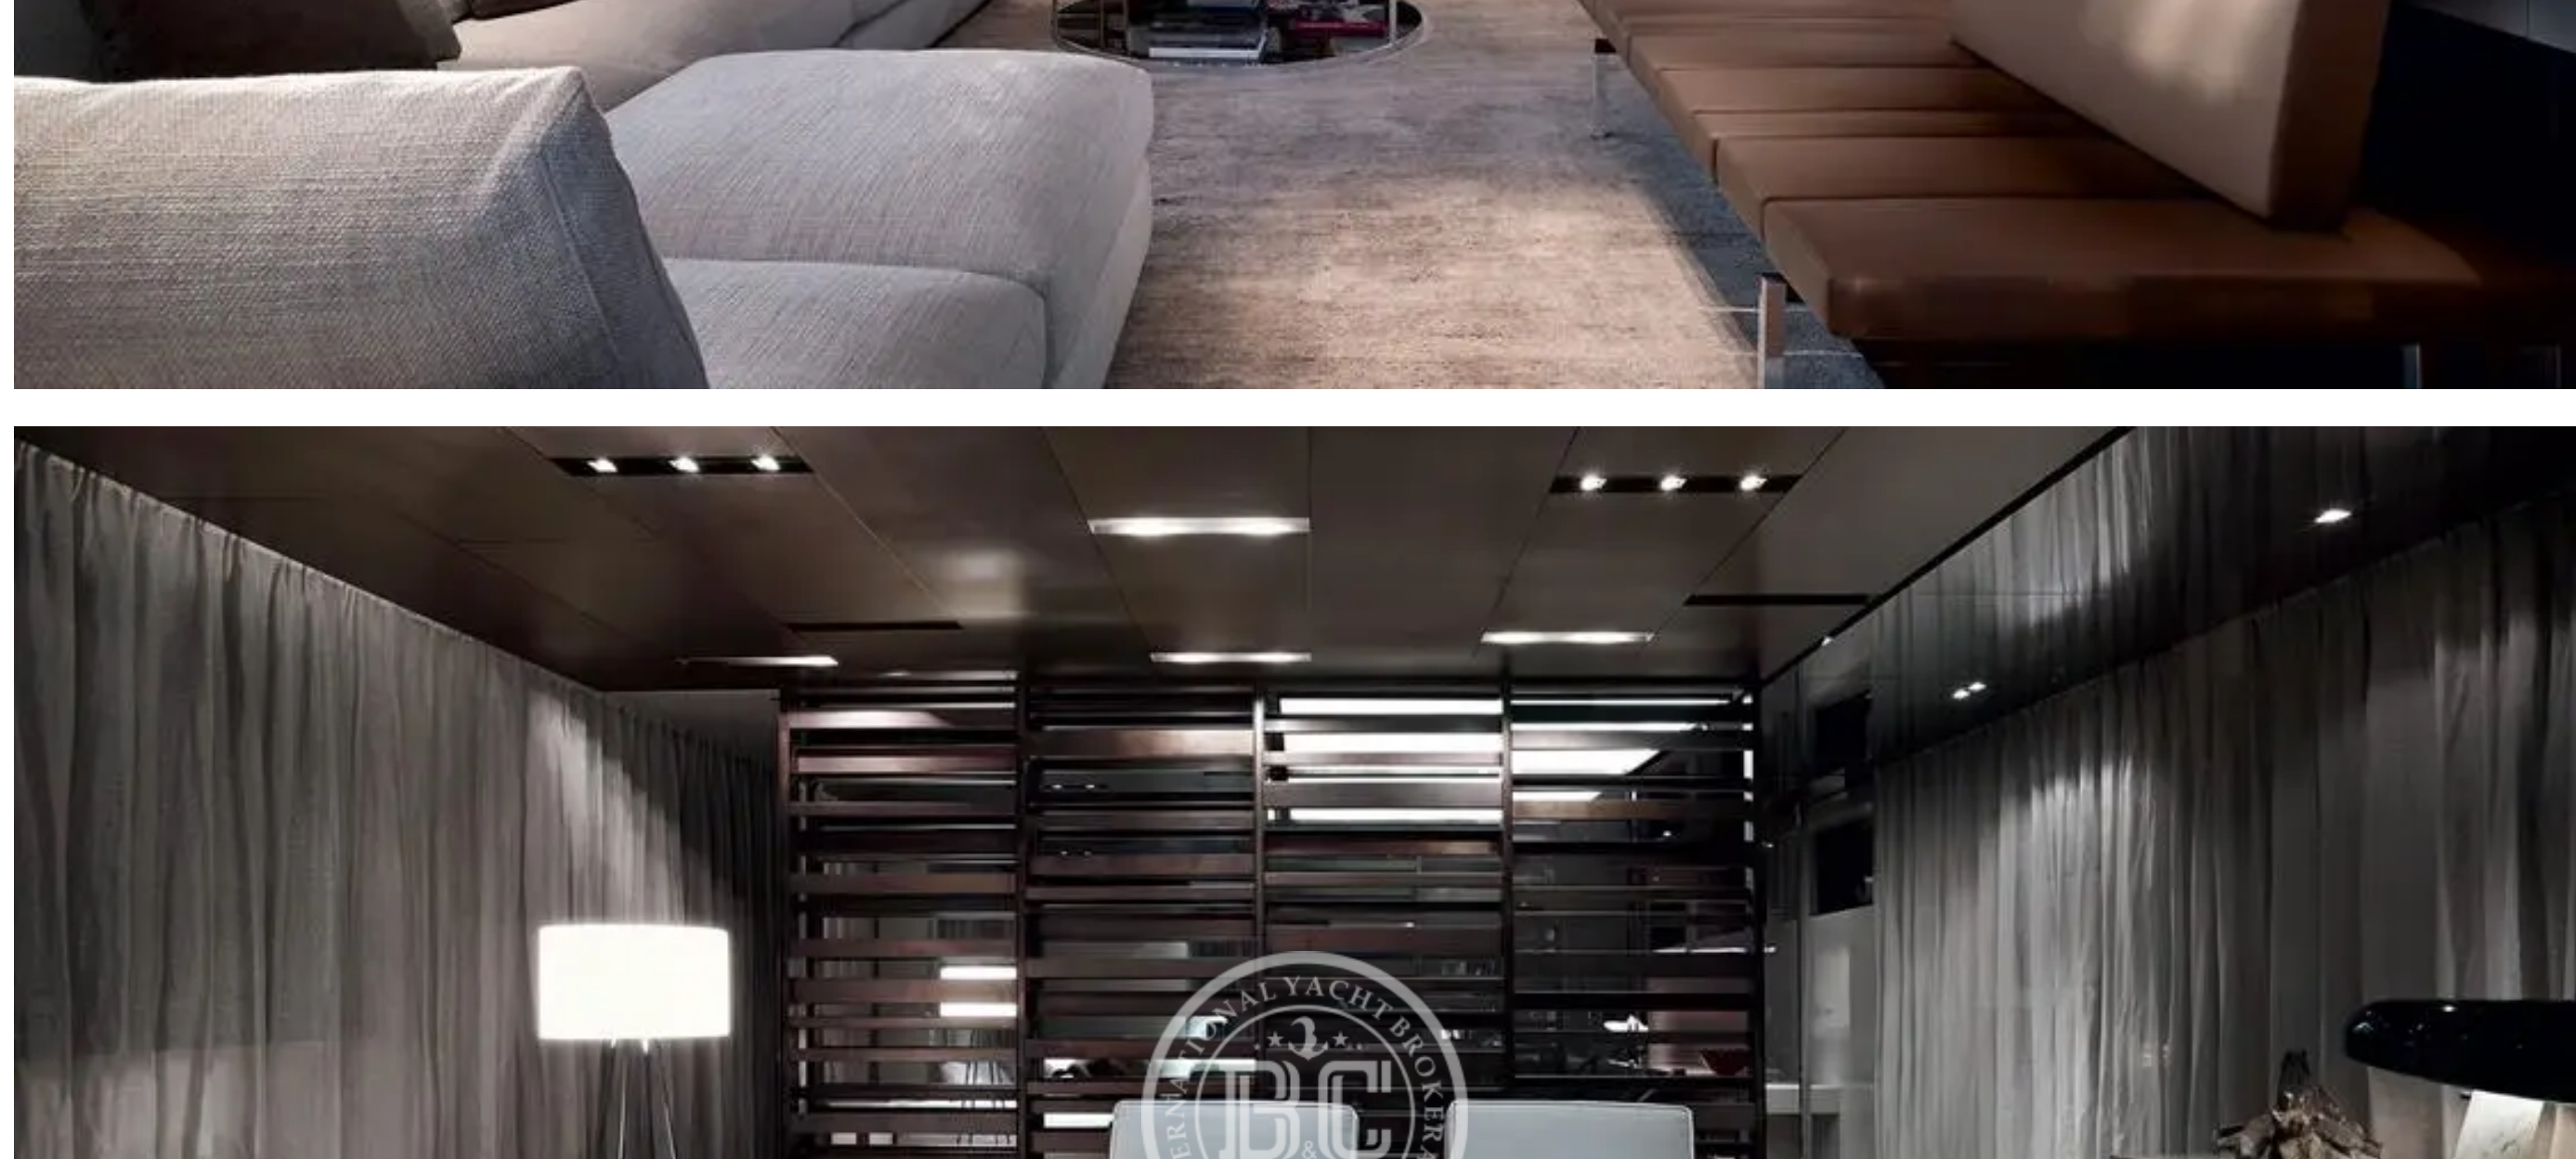

+90532330111

+90 533 514 50 42

info@bcmarin.com

B&C Marine İstmarina Kartal / İstanbul