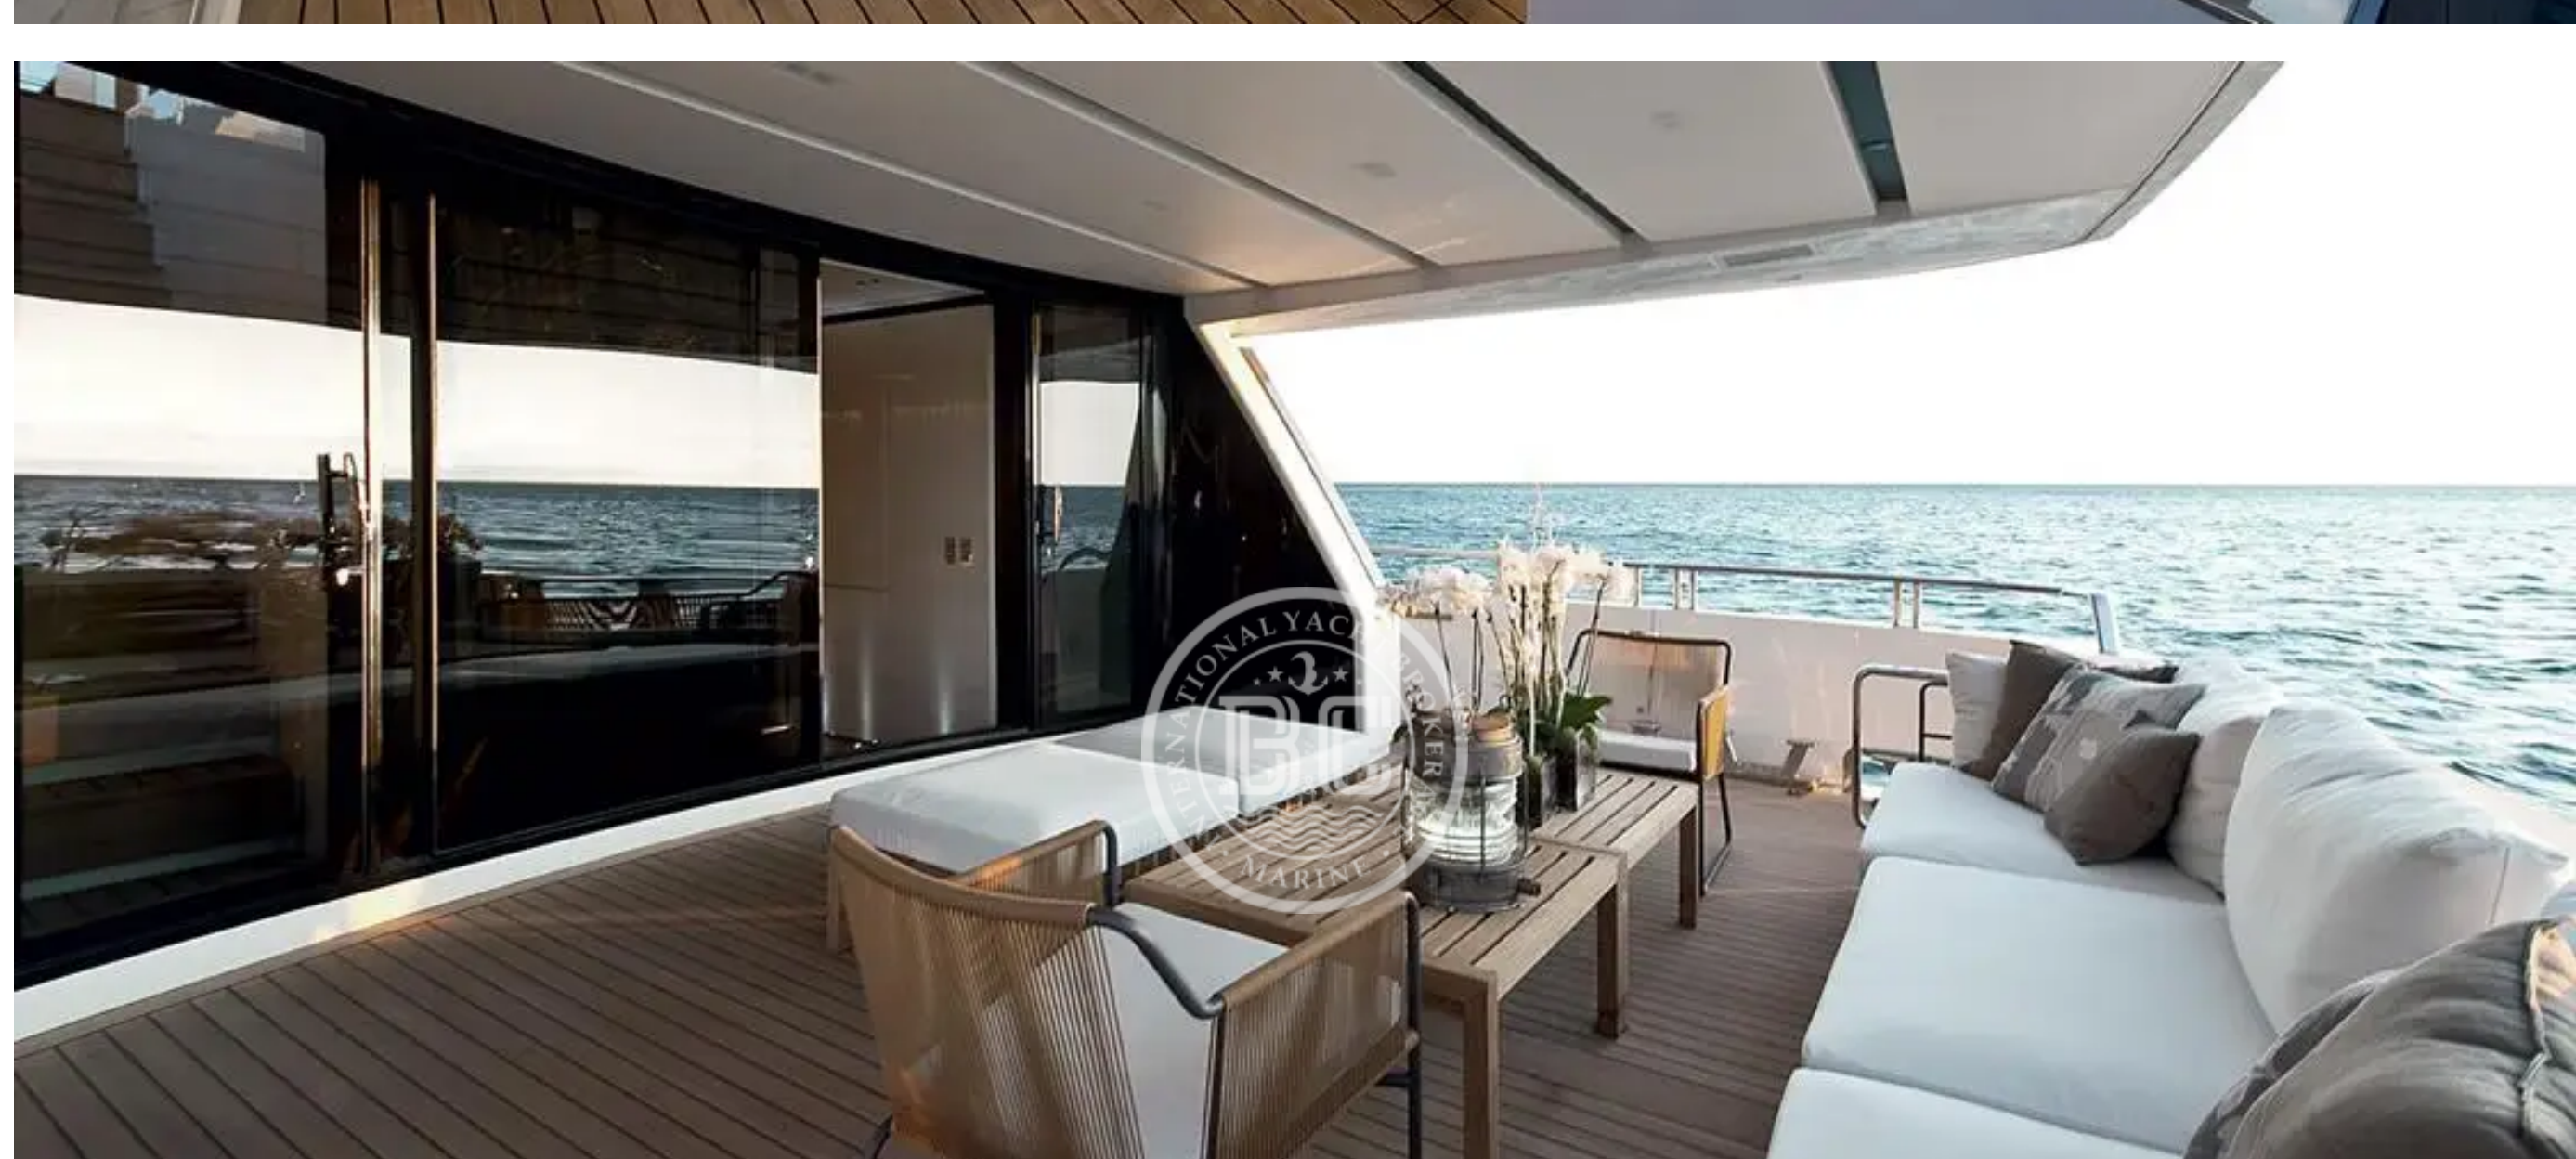

+90532330111

+90 533 514 50 42

info@bcmarin.com

B&C Marine İstmarina Kartal / İstanbul