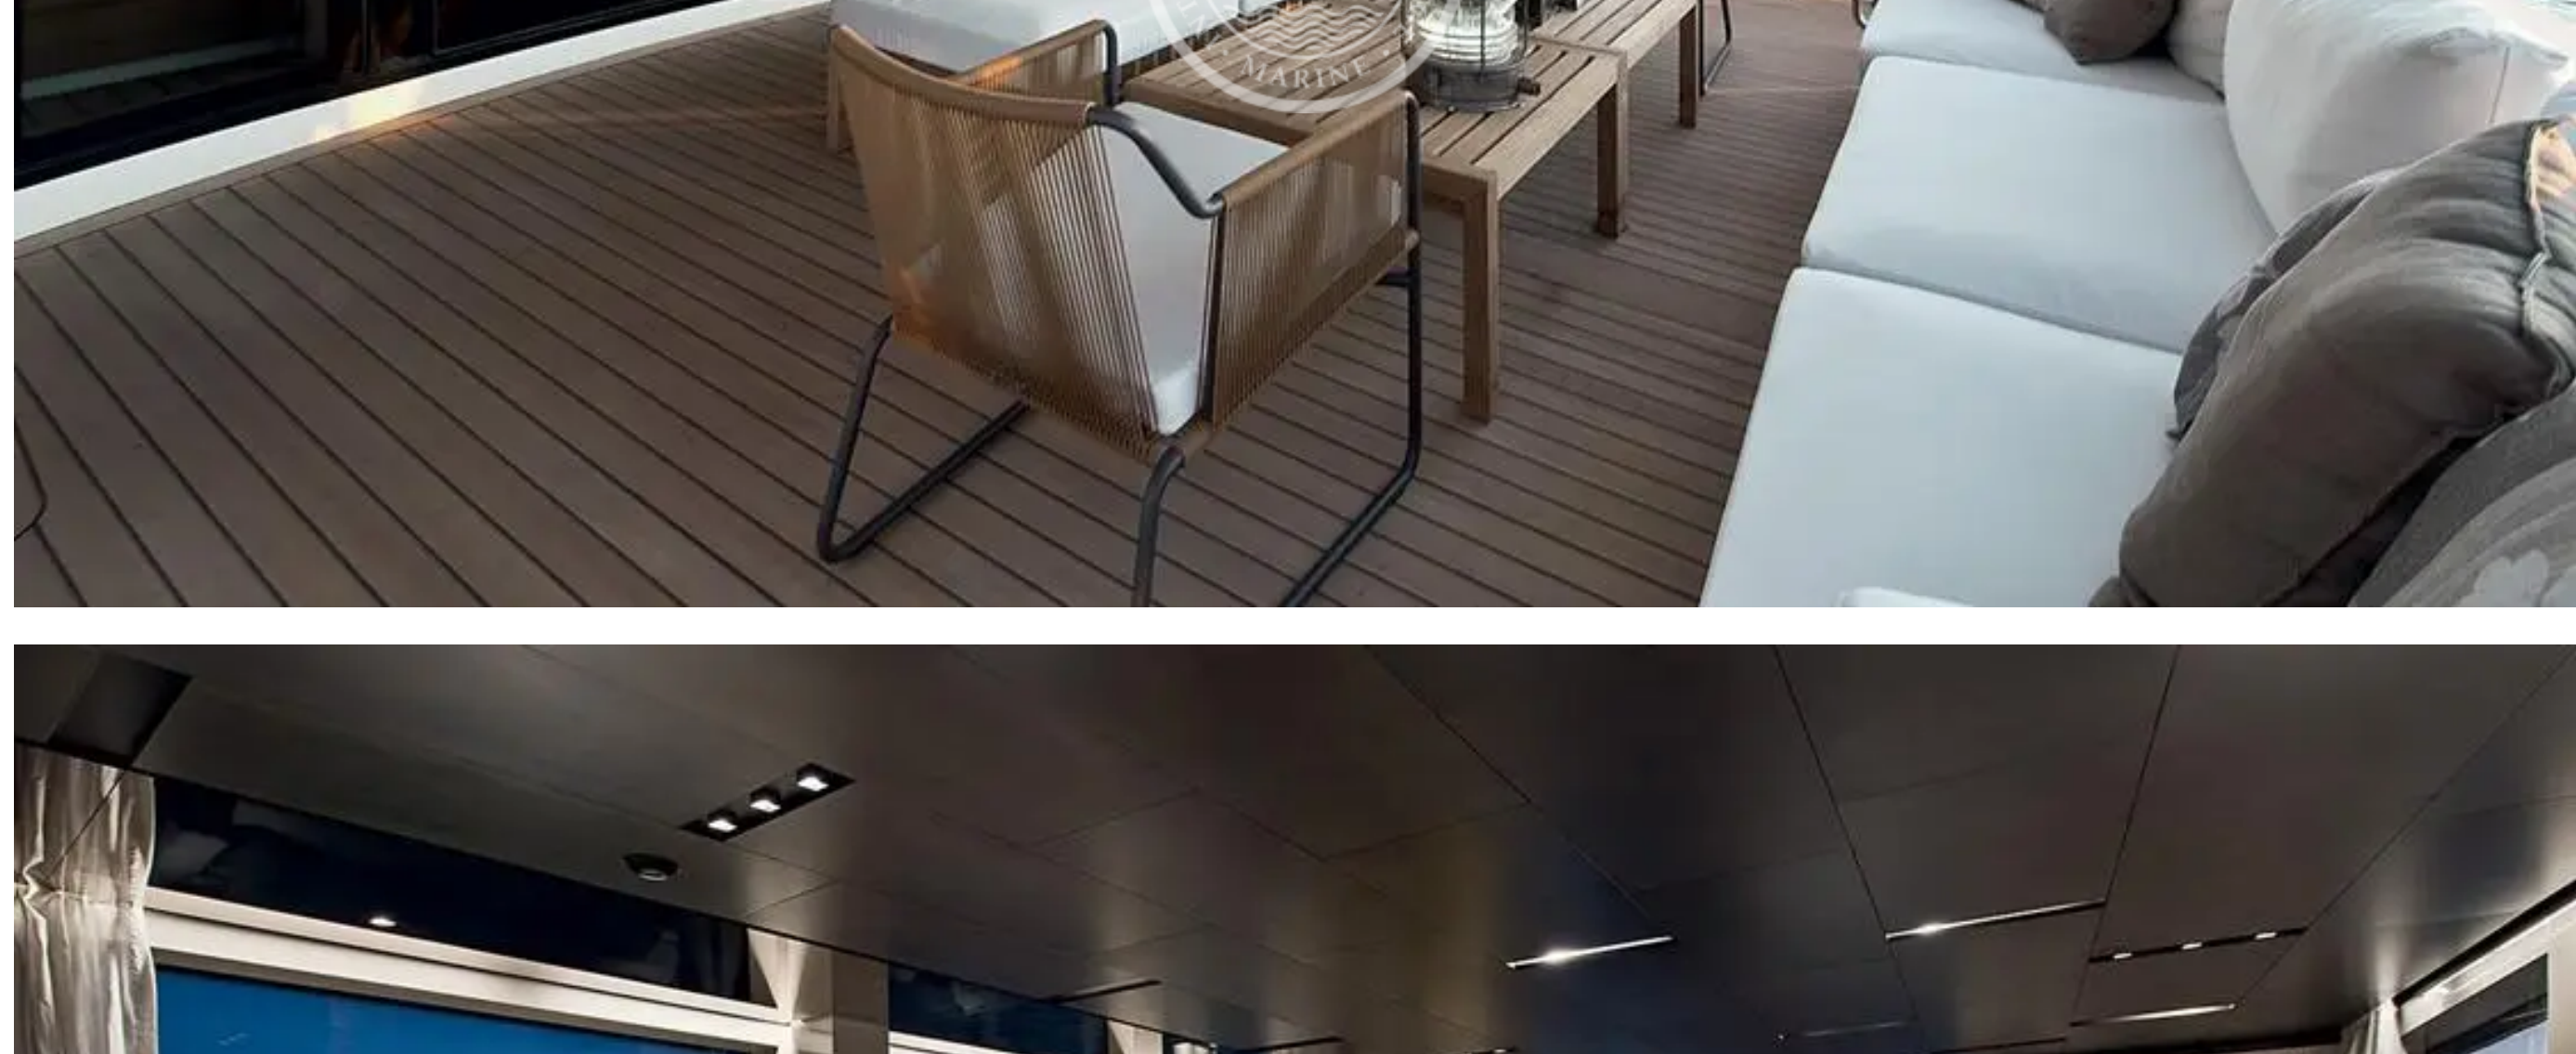

+90532330111

+90 533 514 50 42

info@bcmarin.com

B&C Marine İstmarina Kartal / İstanbul

WARNING: This document is not contractual. All specifications are given in good faith and offered for informational purposes only. The publisher and company do not warrant or assume any legal liability or responsibility for the accuracy, completeness, or usefulness of any information and/or images displayed. Yacht inventory, specifications and charter prices are subject to change without prior notice. None of the text and/or images used in this brochure may be reproduced without written consent from the publisher.