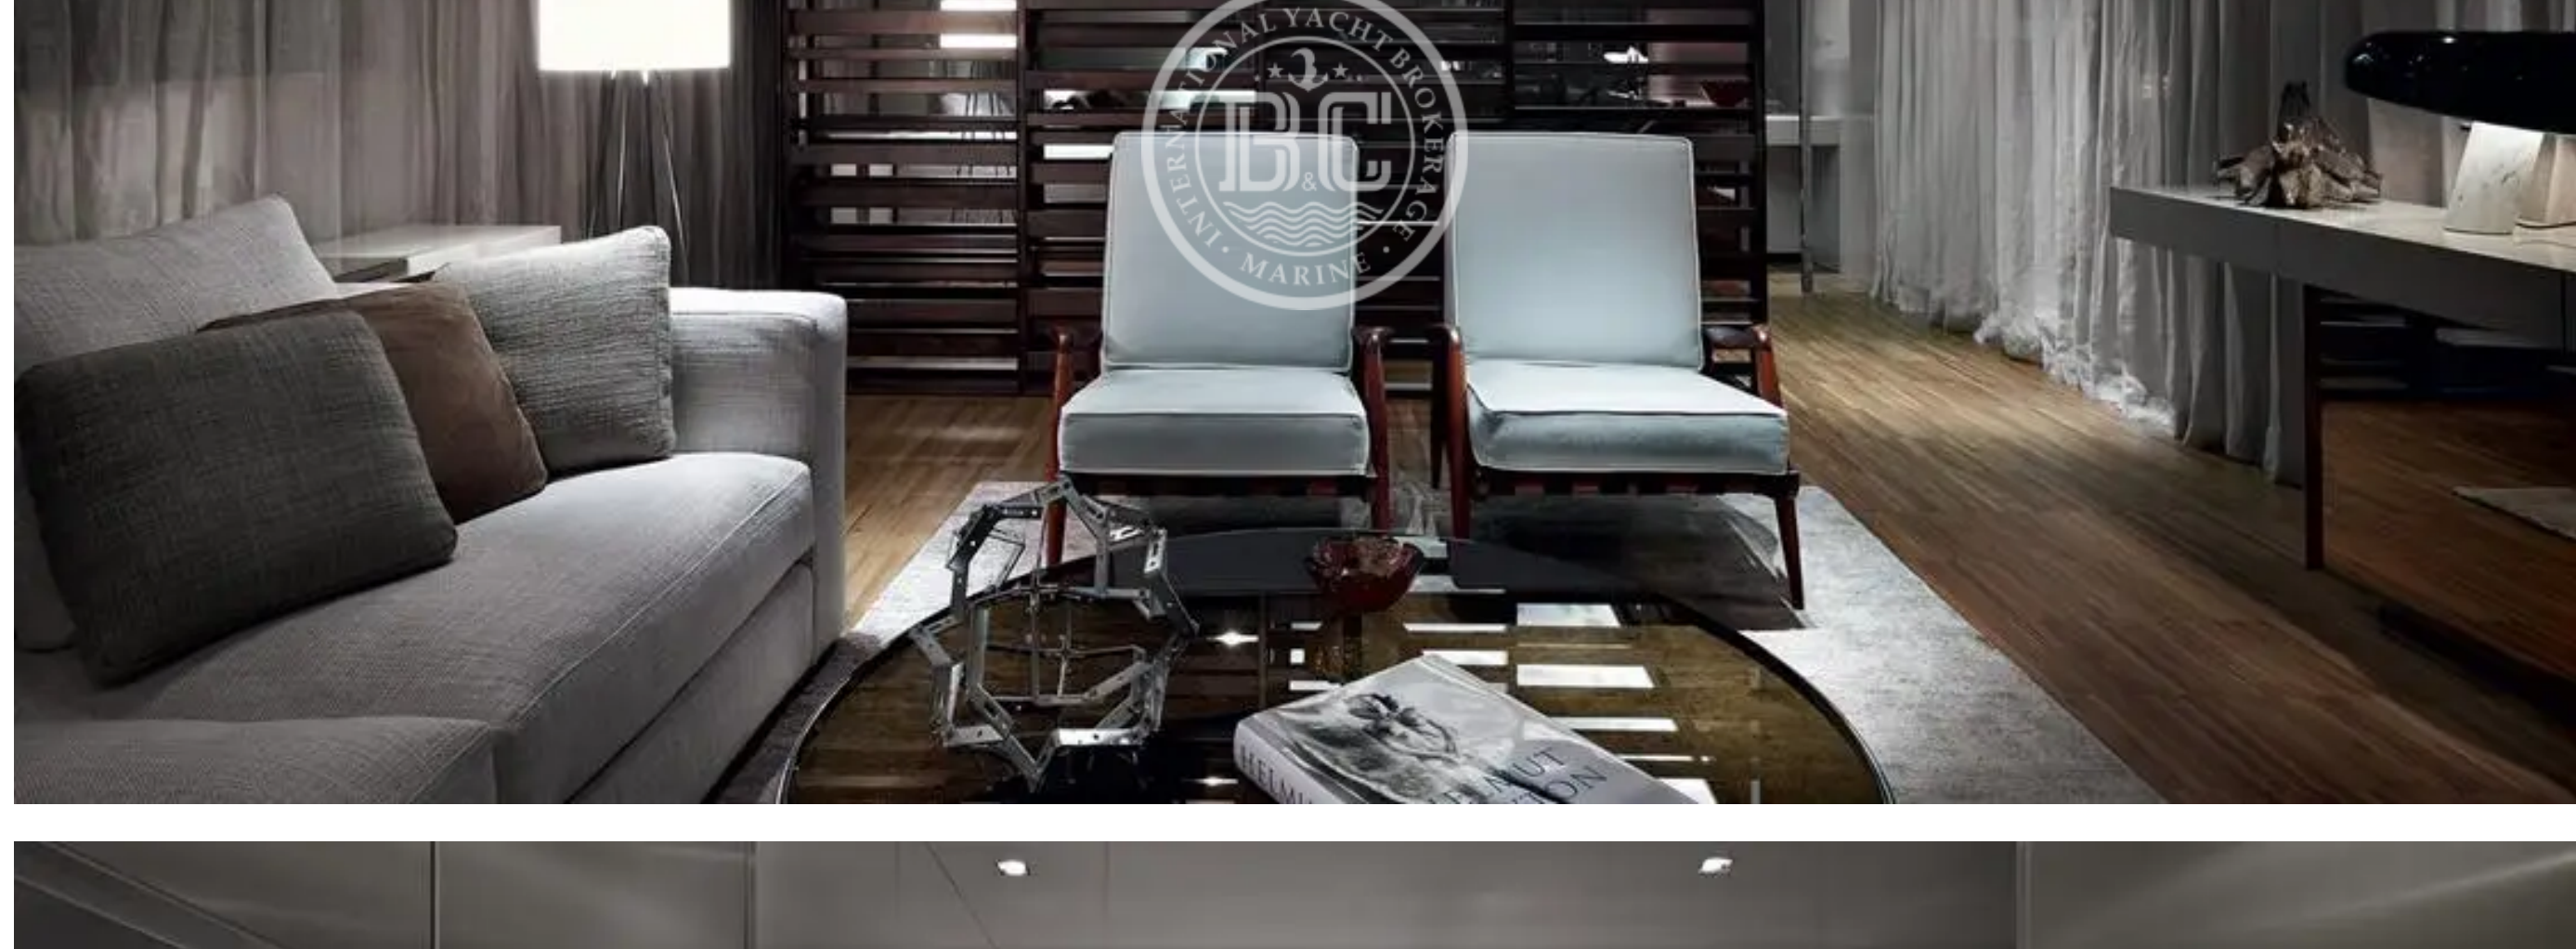

SANLORENZO SL106 2019

Builder	Model	Year	Cabins	Length	Beam	Price
SANLORENZO	SL106	2019	5	32.20 m	7.05 m	€ 6,900,000

Description

Specifications

Builder	Model	Year	Length	Beam
SANLORENZO	SL106	2019	32.20 m	7.05 m
Country	Engine	Engine Power	Engine Pcs	Engine Hours
Other	MTU	2434 Hp	2	1700 h
Max Speed	Fuel Capacity	Fresh Water Capacity	Generator	Invertor
30 Kn	12400 L	2800 L	2x Kohler 45 kW	Mastervolt
Battery Charger	Water Maker	Hyd. Platform	Stabilizer	Radar
Yes	Idromar 230 lt /h	Yes	Fins	Raymarine
Chart Plotter	Satellite	Autopilot	VHF	Air Conditioning
Raymarine	SEATEL	Raymarine	Raymarine	Yes
Passerelle	Tender	TV	Sound System	Refrigerator
Yes	Williams 465 Sport	Yes	Yes	Yes
Deep Freezer	Icemaker	Oven	Microwave	Dishwasher
Yes	Yes	Yes	Yes	Yes
Washing Machine	BBQ			
Yes	Yes			