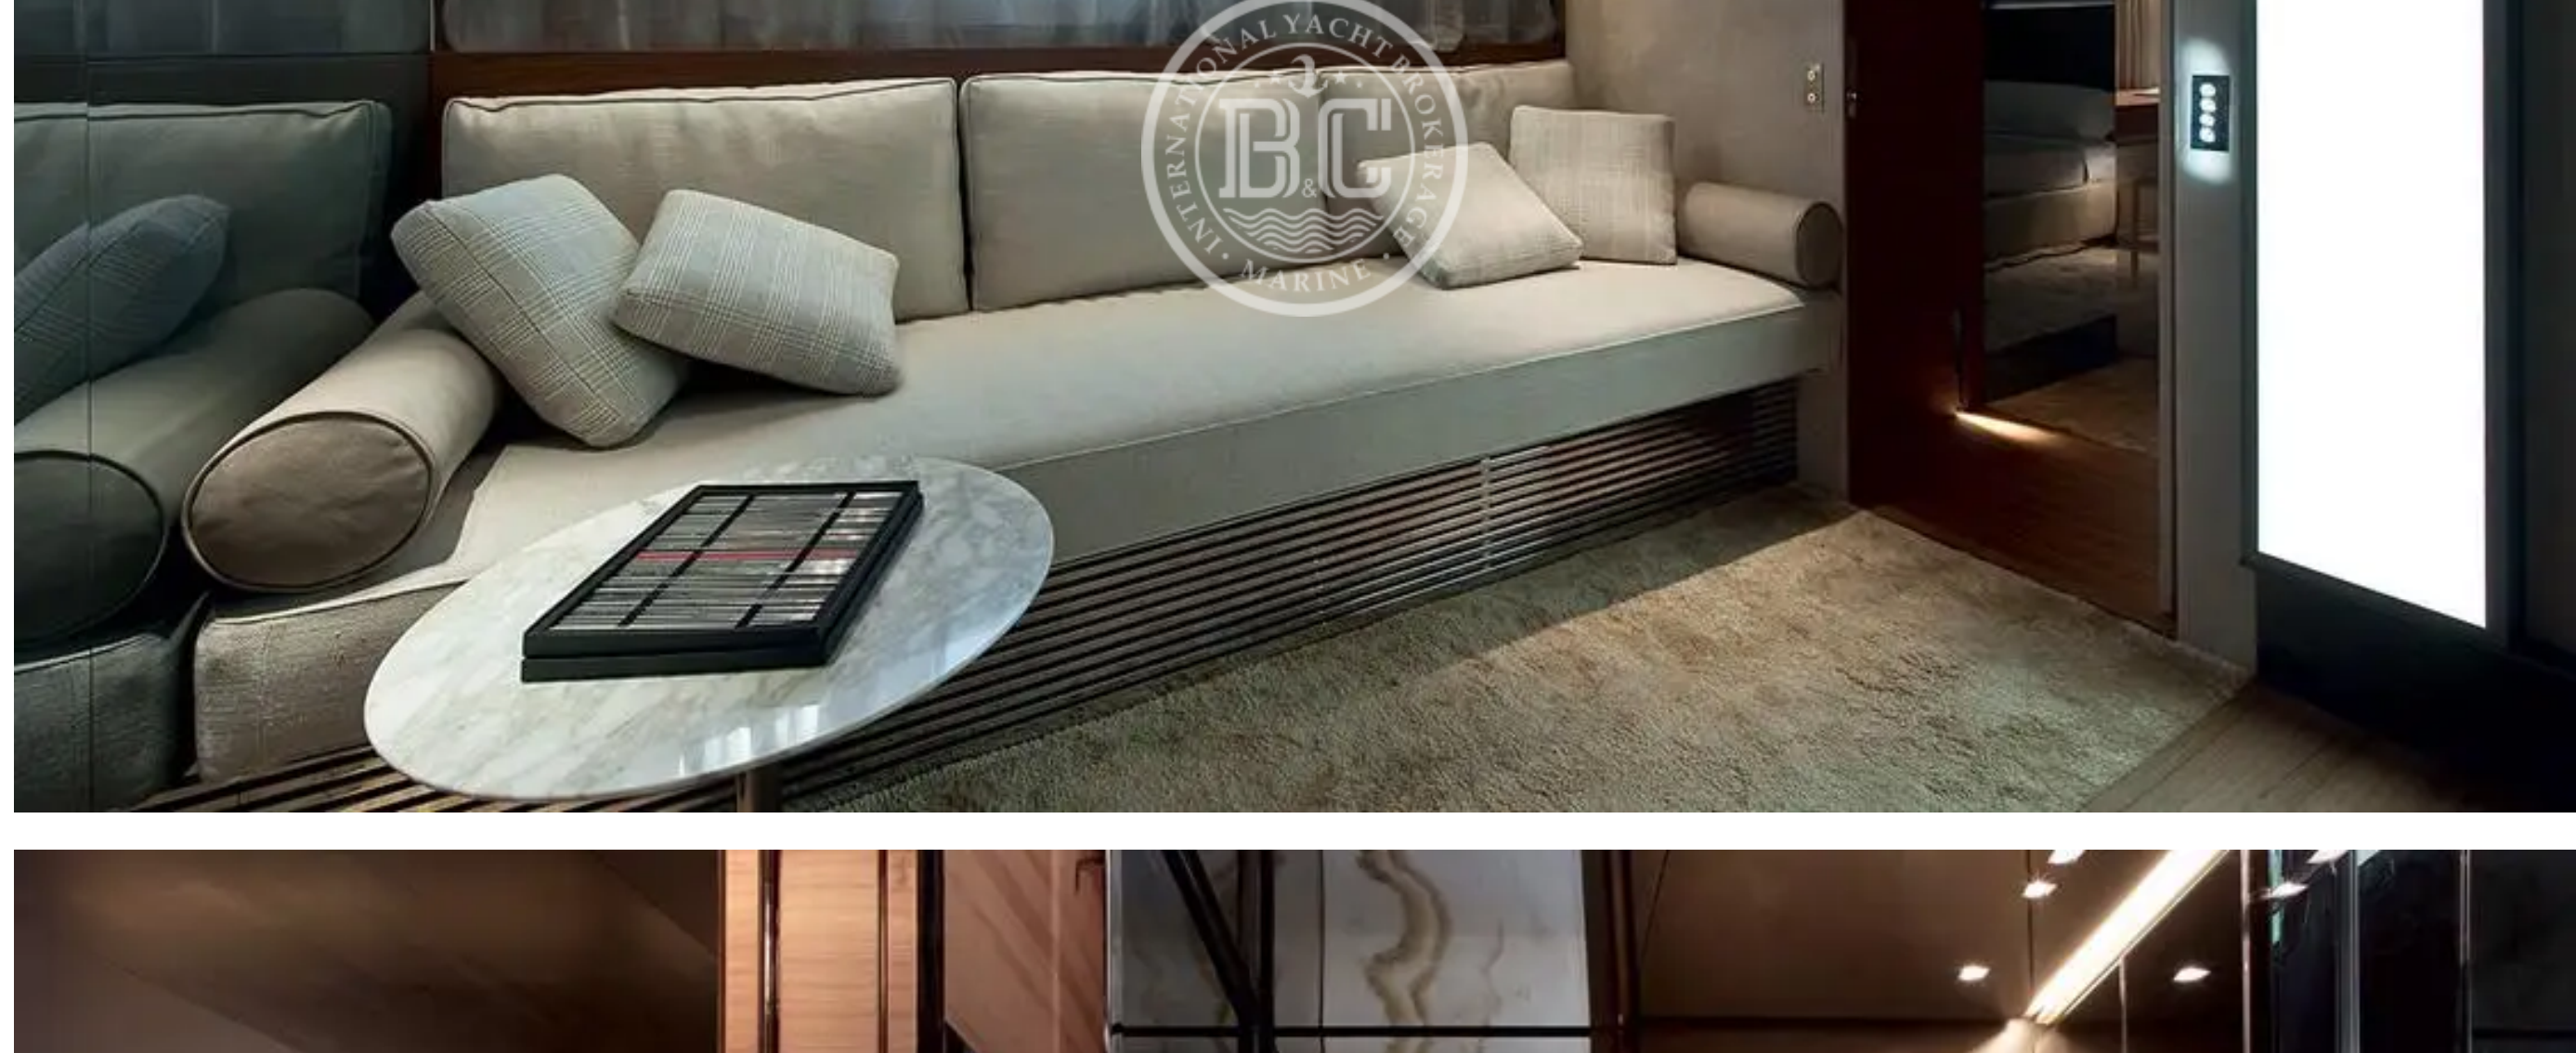

+90532330111

+90 533 514 50 42

info@bcmarin.com

B&C Marine İstmarina Kartal / İstanbul

WARNING: This document is not contractual. All specifications are given in good faith and offered for informational purposes only. The publisher and company do not warrant or assume any legal liability or responsibility for the accuracy, completeness, or usefulness of any information and/or images displayed. Yacht inventory, specifications and charter prices are subject to change without prior notice. None of the text and/or images used in this brochure may be reproduced without written consent from the publisher.