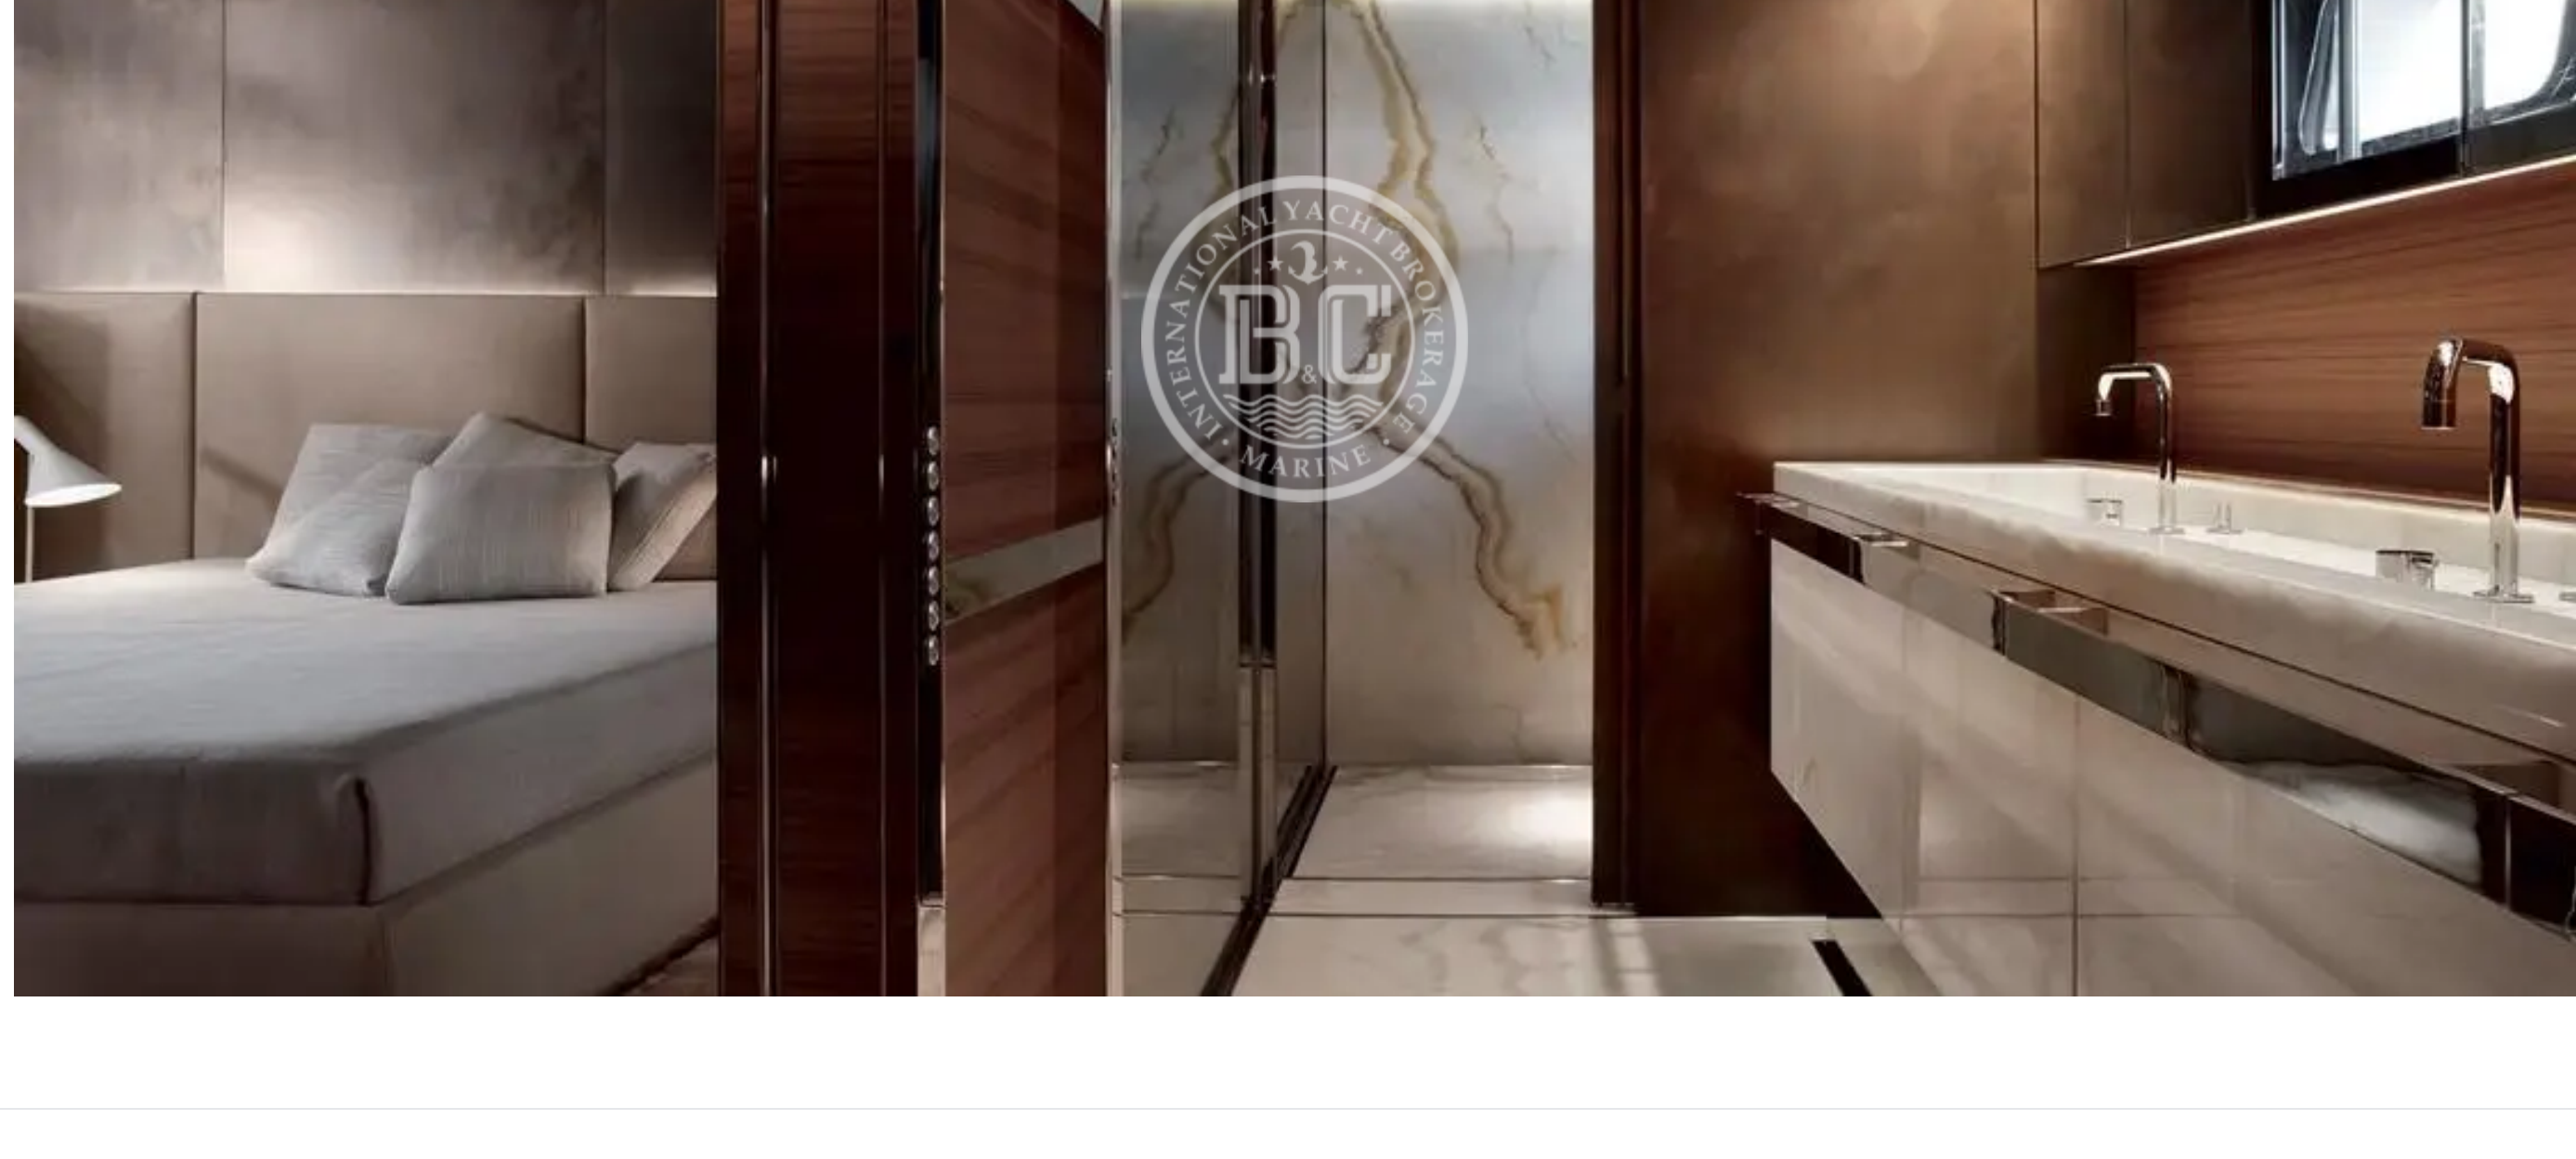

+90532330111

+90 533 514 50 42

info@bcmarin.com

B&C Marine İstmarina Kartal / İstanbul