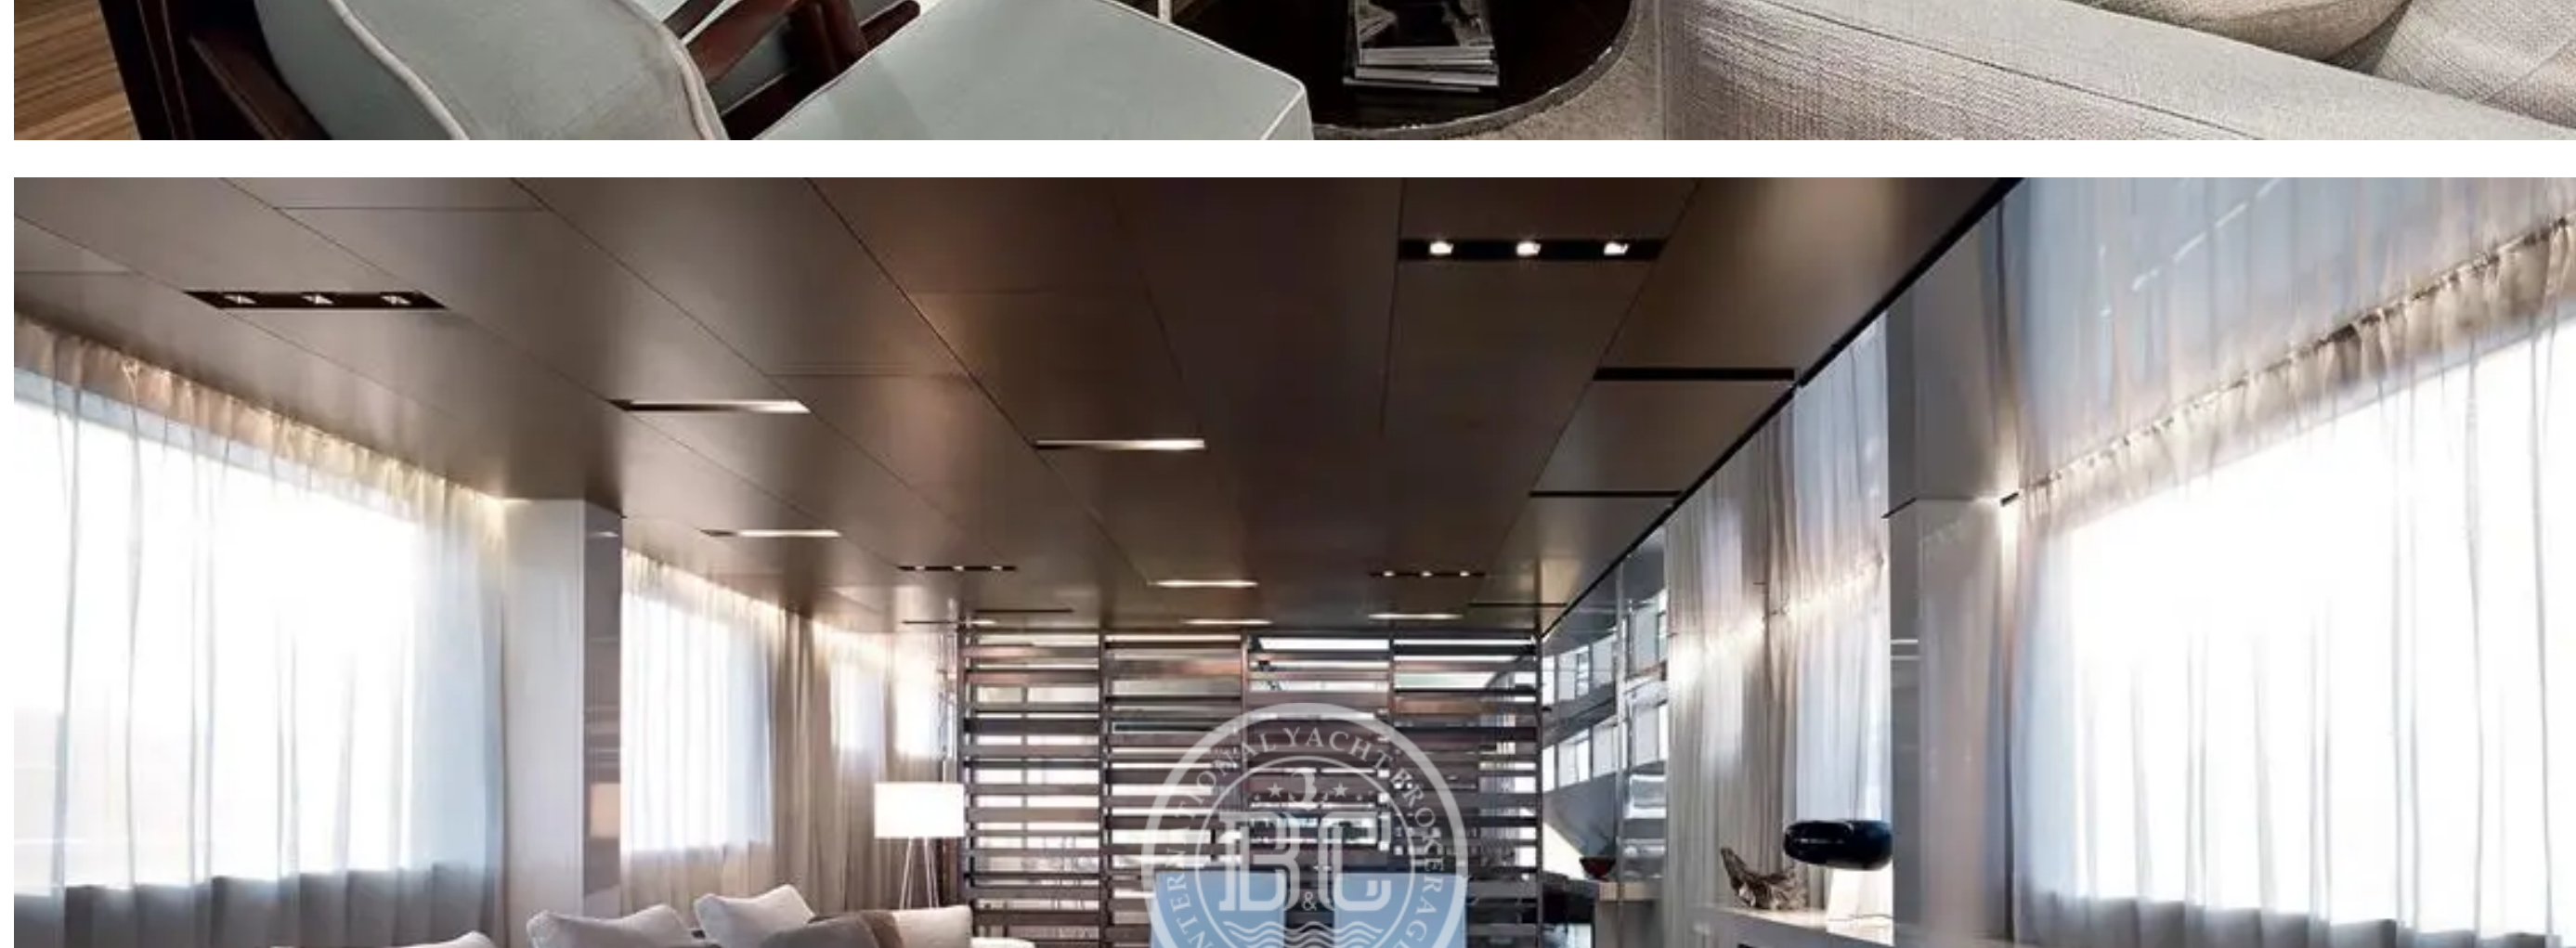

SANLORENZO SL106 2019

Builder	Model	Year	Cabins	Length	Beam	Price
SANLORENZO	SL106	2019	5	32.20 m	7.05 m	€ 6,900,000

Description

Specifications

Builder	Model	Year	Length	Beam
SANLORENZO	SL106	2019	32.20 m	7.05 m
Country	Engine	Engine Power	Engine Pcs	Engine Hours
Other	MTU	2434 Hp	2	1700 h
Max Speed	Fuel Capacity	Fresh Water Capacity	Generator	Invertor
30 Kn	12400 L	2800 L	2x Kohler 45 kW	Mastervolt
Battery Charger	Water Maker	Hyd. Platform	Stabilizer	Radar
Yes	Idromar 230 lt /h	Yes	Fins	Raymarine
Chart Plotter	Satellite	Autopilot	VHF	Air Conditioning
Raymarine	SEATEL	Raymarine	Raymarine	Yes
Passerelle	Tender	TV	Sound System	Refrigerator
Yes	Williams 465 Sport	Yes	Yes	Yes
Deep Freezer	Icemaker	Oven	Microwave	Dishwasher
Yes	Yes	Yes	Yes	Yes
Washing Machine	BBQ			
Yes	Yes			