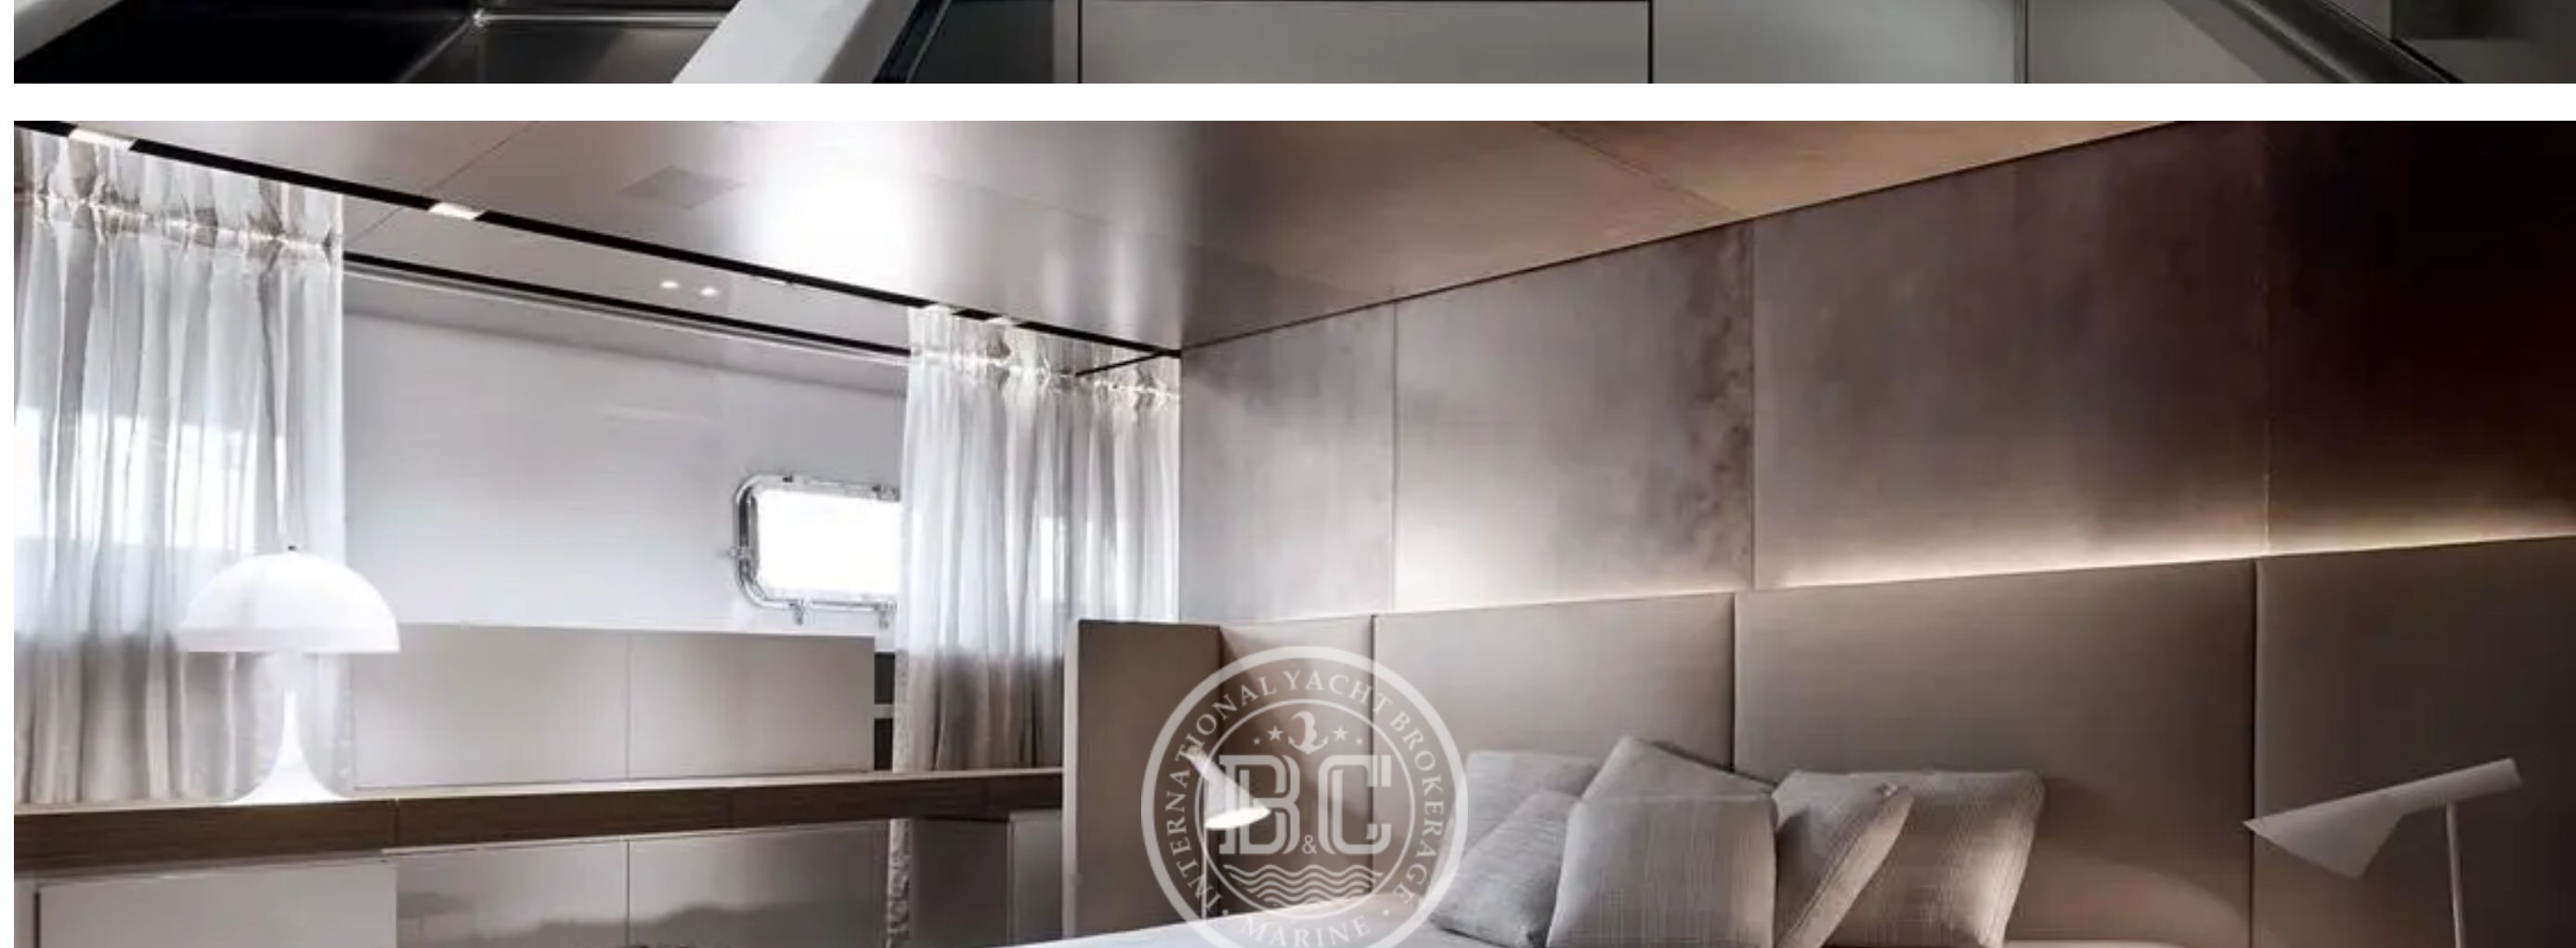

SANLORENZO SL106 2019

Builder	Model	Year	Cabins	Length	Beam	Price
SANLORENZO	SL106	2019	5	32.20 m	7.05 m	€ 6,900,000

Description

Specifications

Builder	Model	Year	Length	Beam
SANLORENZO	SL106	2019	32.20 m	7.05 m
Country	Engine	Engine Power	Engine Pcs	Engine Hours
Other	MTU	2434 Hp	2	1700 h
Max Speed	Fuel Capacity	Fresh Water Capacity	Generator	Invertor
30 Kn	12400 L	2800 L	2x Kohler 45 kW	Mastervolt
Battery Charger	Water Maker	Hyd. Platform	Stabilizer	Radar
Yes	Idromar 230 lt /h	Yes	Fins	Raymarine
Chart Plotter	Satellite	Autopilot	VHF	Air Conditioning
Raymarine	SEATEL	Raymarine	Raymarine	Yes
Passerelle	Tender	TV	Sound System	Refrigerator
Yes	Williams 465 Sport	Yes	Yes	Yes
Deep Freezer	Icemaker	Oven	Microwave	Dishwasher
Yes	Yes	Yes	Yes	Yes
Washing Machine	BBQ			
Yes	Yes			