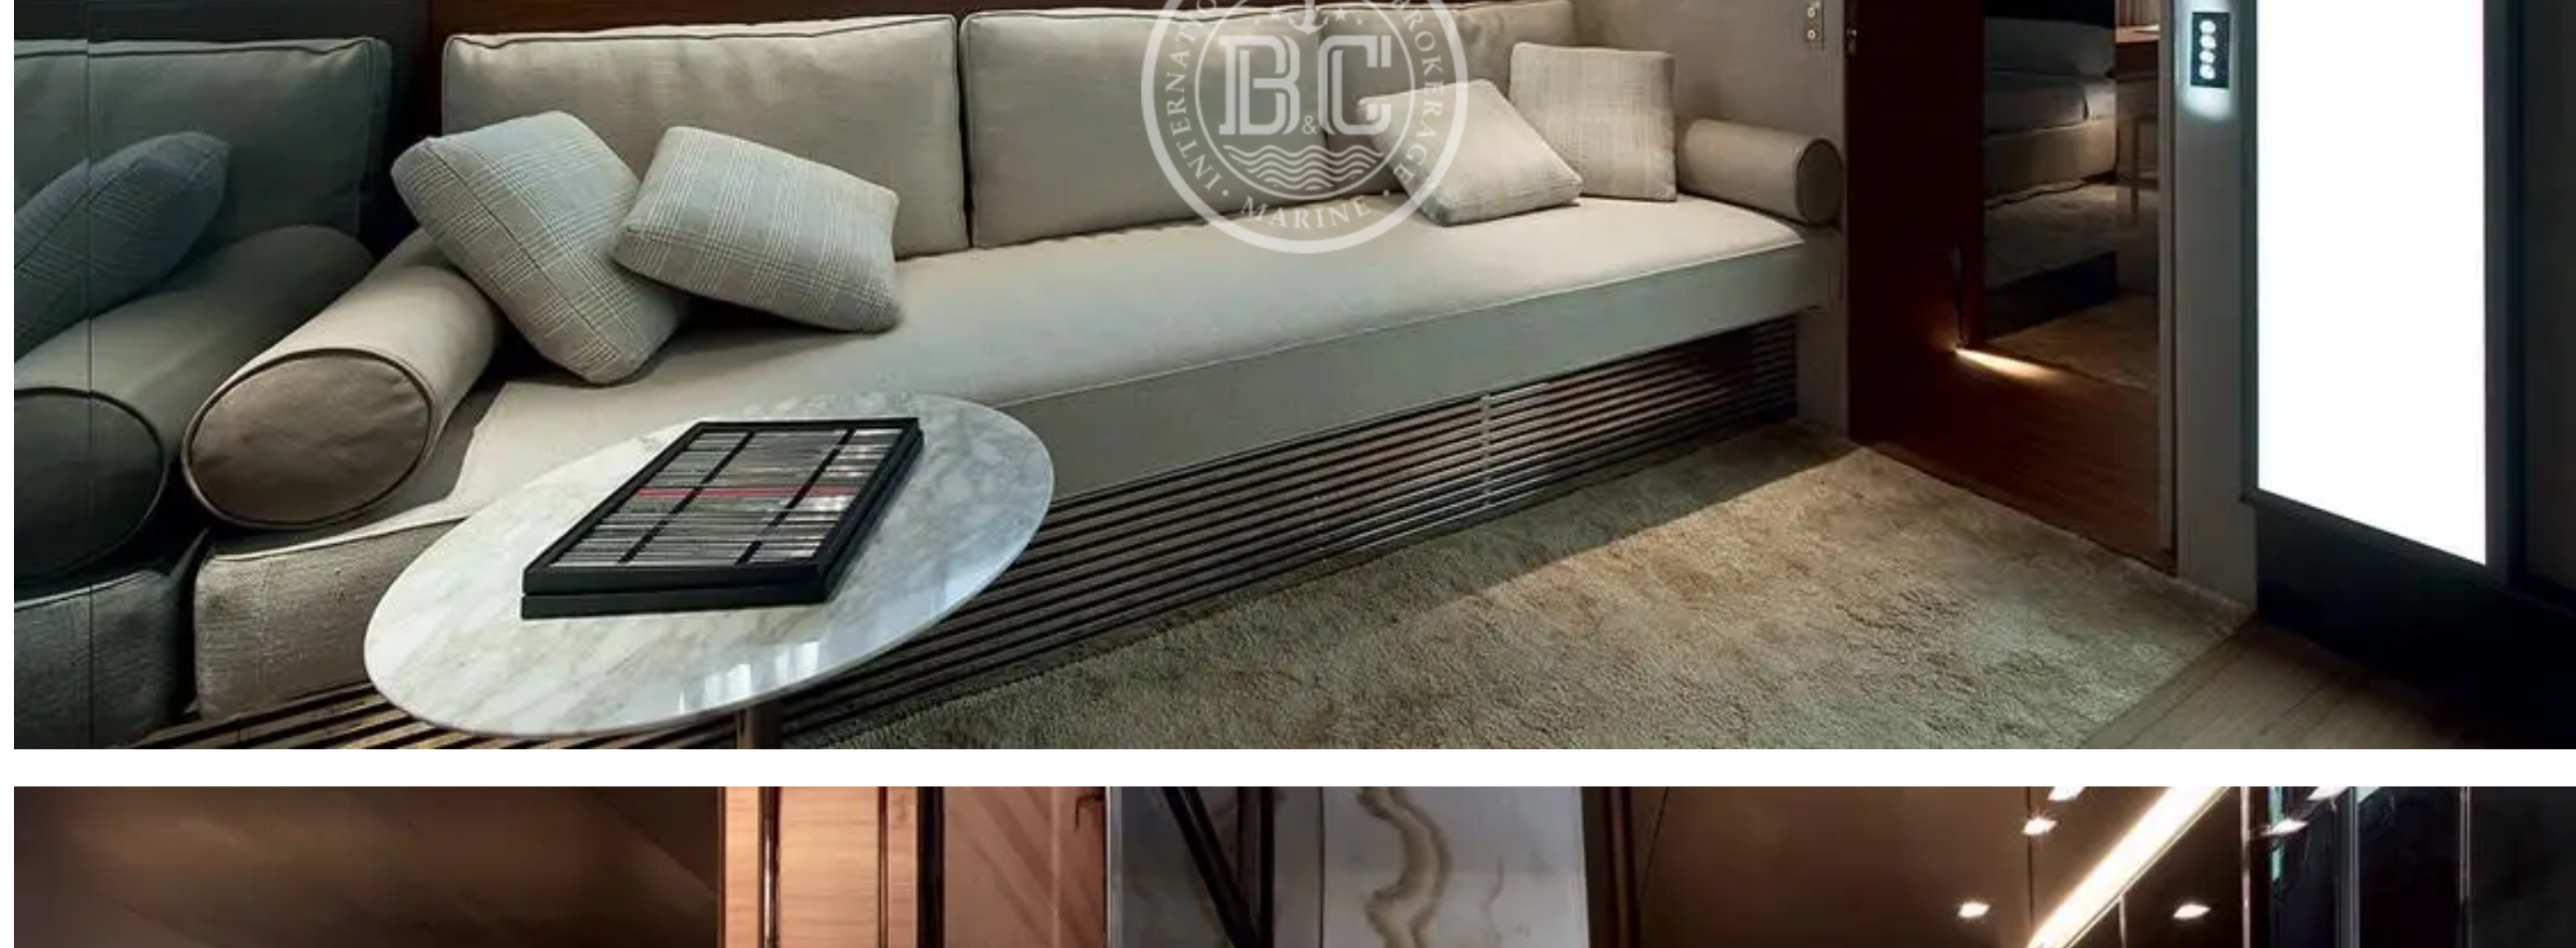

SANLORENZO SL106 2019

Builder	Model	Year	Cabins	Length	Beam	Price
SANLORENZO	SL106	2019	5	32.20 m	7.05 m	€ 6,900,000

Description

Specifications

Builder	Model	Year	Length	Beam
SANLORENZO	SL106	2019	32.20 m	7.05 m
Country	Engine	Engine Power	Engine Pcs	Engine Hours
Other	MTU	2434 Hp	2	1700 h
Max Speed	Fuel Capacity	Fresh Water Capacity	Generator	Invertor
30 Kn	12400 L	2800 L	2x Kohler 45 kW	Mastervolt
Battery Charger	Water Maker	Hyd. Platform	Stabilizer	Radar
Yes	Idromar 230 lt /h	Yes	Fins	Raymarine
Chart Plotter	Satellite	Autopilot	VHF	Air Conditioning
Raymarine	SEATEL	Raymarine	Raymarine	Yes
Passerelle	Tender	TV	Sound System	Refrigerator
Yes	Williams 465 Sport	Yes	Yes	Yes
Deep Freezer	Icemaker	Oven	Microwave	Dishwasher
Yes	Yes	Yes	Yes	Yes
Washing Machine	BBQ			
Yes	Yes			