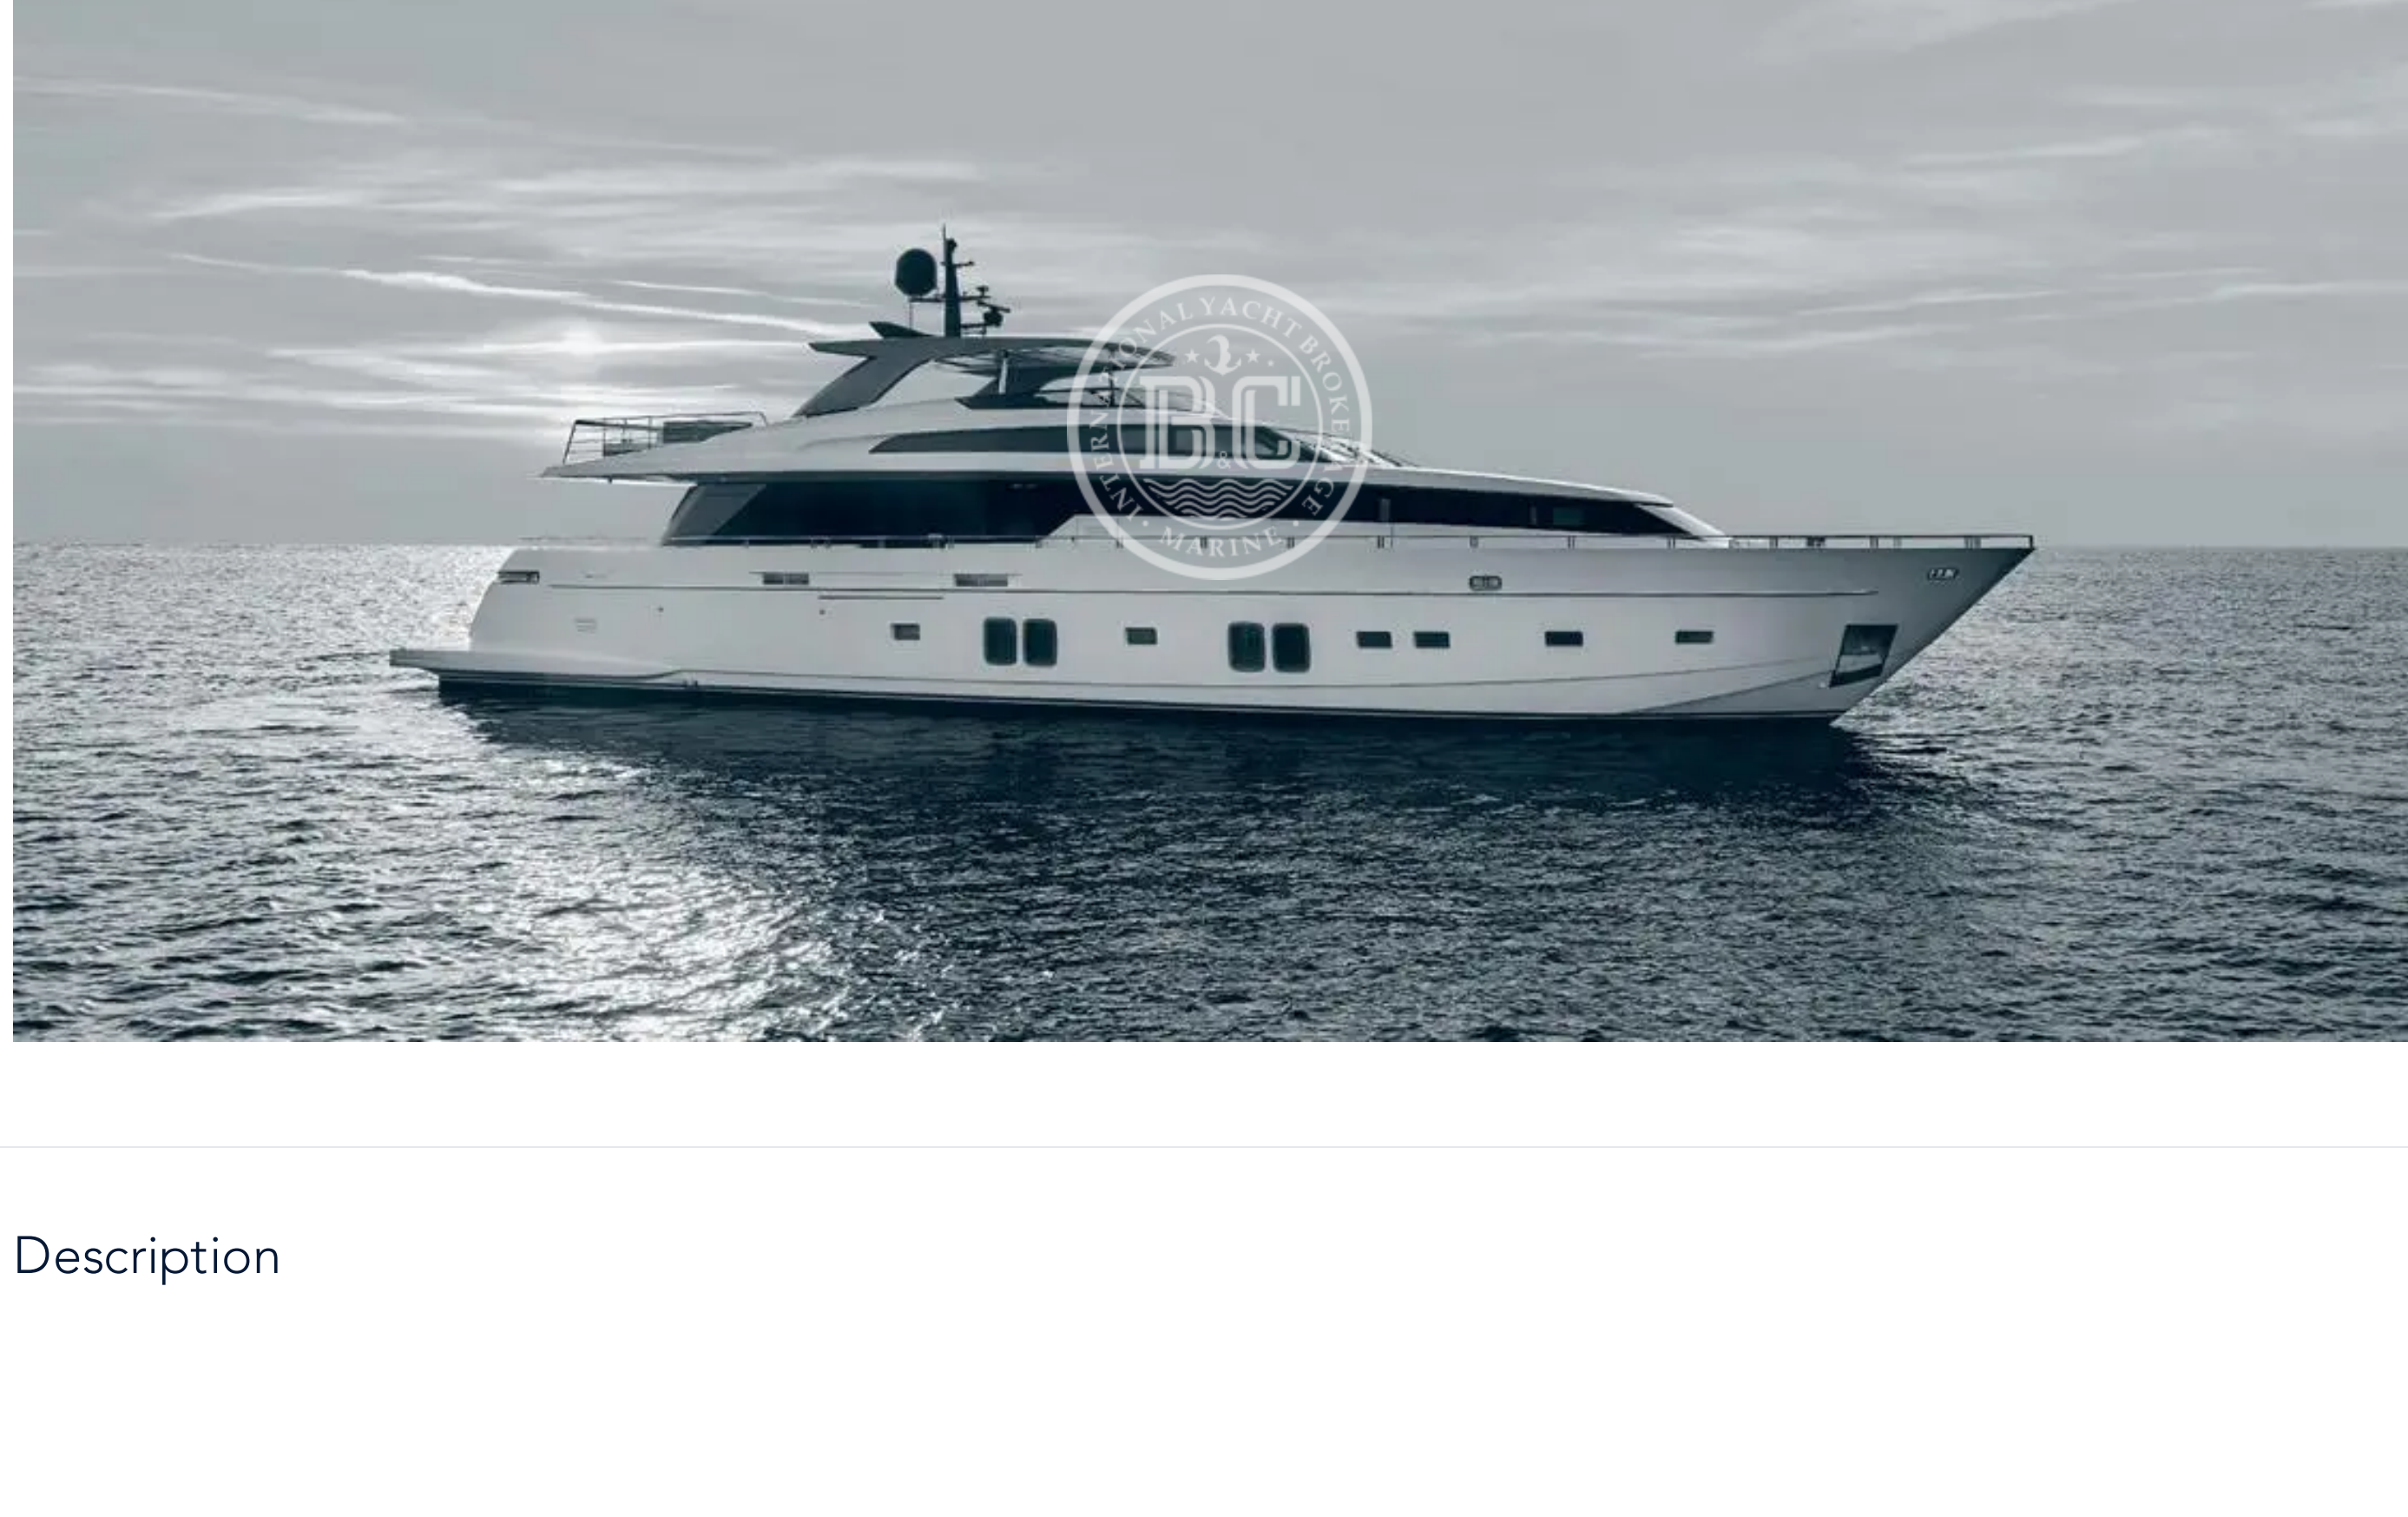

SANLORENZO SL106 2019

Builder	Model	Year	Cabins	Length	Beam	Price
SANLORENZO	SL106	2019	5	32.20 m	7.05 m	€ 6,900,000

Description

Specifications

Builder	Model	Year	Length	Beam
SANLORENZO	SL106	2019	32.20 m	7.05 m
Country	Engine	Engine Power	Engine Pcs	Engine Hours
Other	MTU	2434 Hp	2	1700 h
Max Speed	Fuel Capacity	Fresh Water Capacity	Generator	Invertor
30 Kn	12400 L	2800 L	2x Kohler 45 kW	Mastervolt
Battery Charger	Water Maker	Hyd. Platform	Stabilizer	Radar
Yes	Idromar 230 lt /h	Yes	Fins	Raymarine
Chart Plotter	Satellite	Autopilot	VHF	Air Conditioning
Raymarine	SEATEL	Raymarine	Raymarine	Yes
Passerelle	Tender	TV	Sound System	Refrigerator
Yes	Williams 465 Sport	Yes	Yes	Yes
Deep Freezer	Icemaker	Oven	Microwave	Dishwasher
Yes	Yes	Yes	Yes	Yes
Washing Machine	BBQ			
Yes	Yes