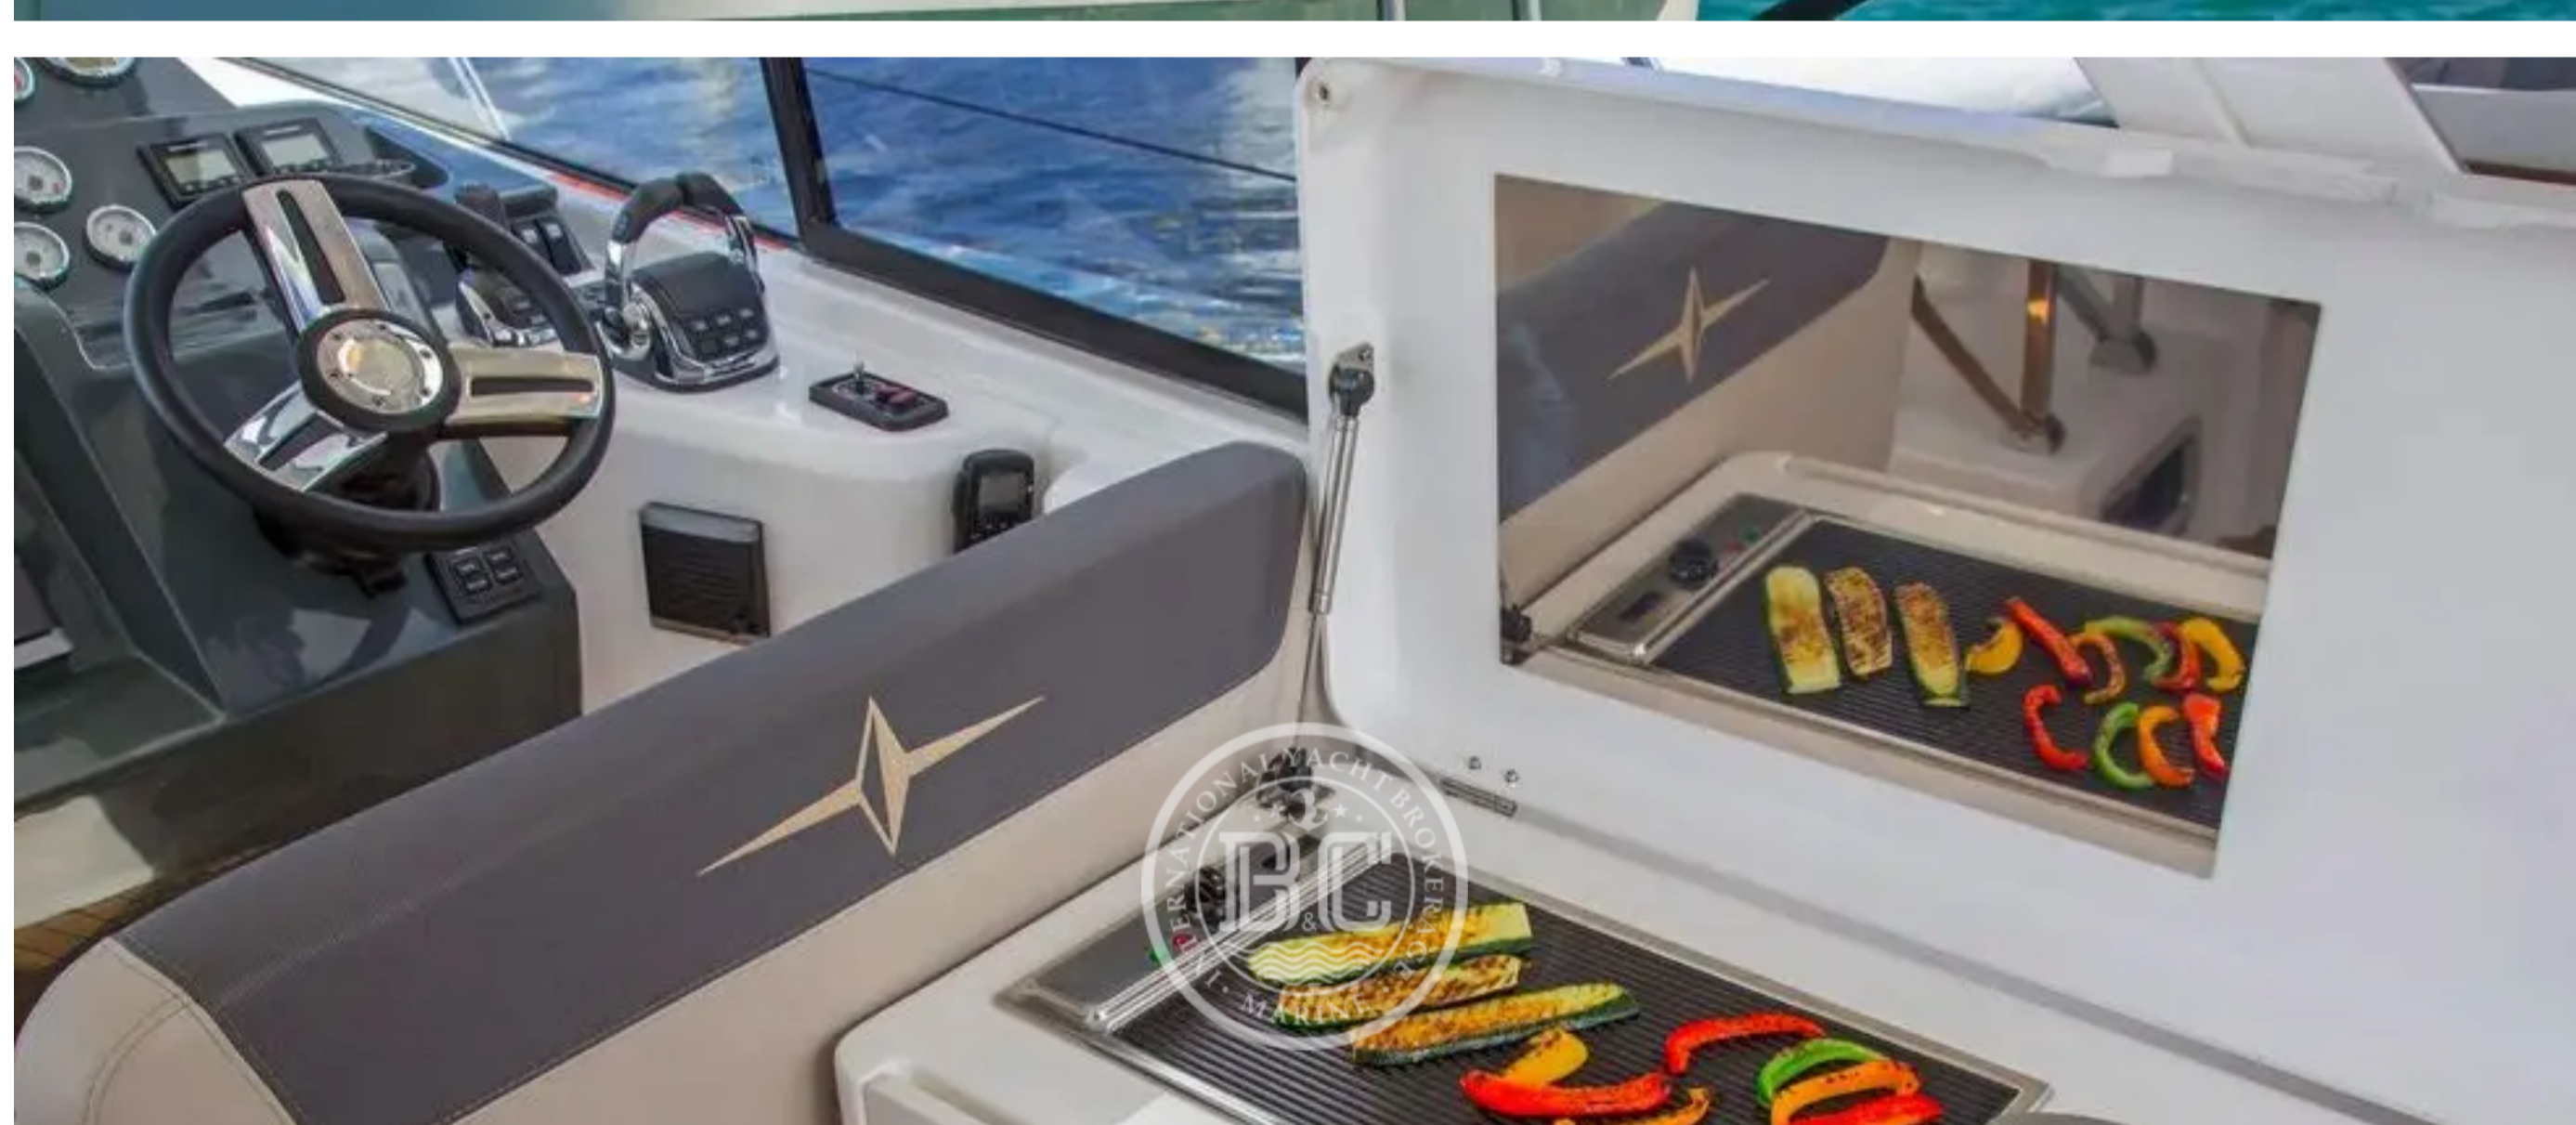

BAVARIA 400 SPORT 2016

Builder	Model	Year	Cabins	Length	Beam	Price
BAVARIA	400 SPORT	2016	2	12.21 m	3.98 m	€ 430,000

Description

Specifications

Builder	Model	Year	Length	Beam
BAVARIA	400 SPORT	2016	12.21 m	3.98 m
Country	Engine	Engine Power	Engine Pcs	Engine Hours
Turkey	VOLVO PENTA	300 Hp	2	500 h
Max Speed	Fuel Capacity	Fresh Water Capacity	Generator	Invertor
30 Kn	750 L	250 L	Onan 8 kW	Yes
Battery Charger	Water Maker	Hyd. Platform	Radar	Chart Plotter
Yes	Yes	Yes	Raymarine	Yes
Autopilot	VHF	Bow Thruster	Stern Thruster	Air Conditioning
Yes	Yes	Yes	No	Yes
Passerelle	Tender	TV	Sound System	Refrigerator
Yes	Yes	Yes	Yes	Yes
Deep Freezer	Oven	Microwave	Dishwasher	Washing Machine
Yes	Yes	Yes	No	No
BBC				
Yes				