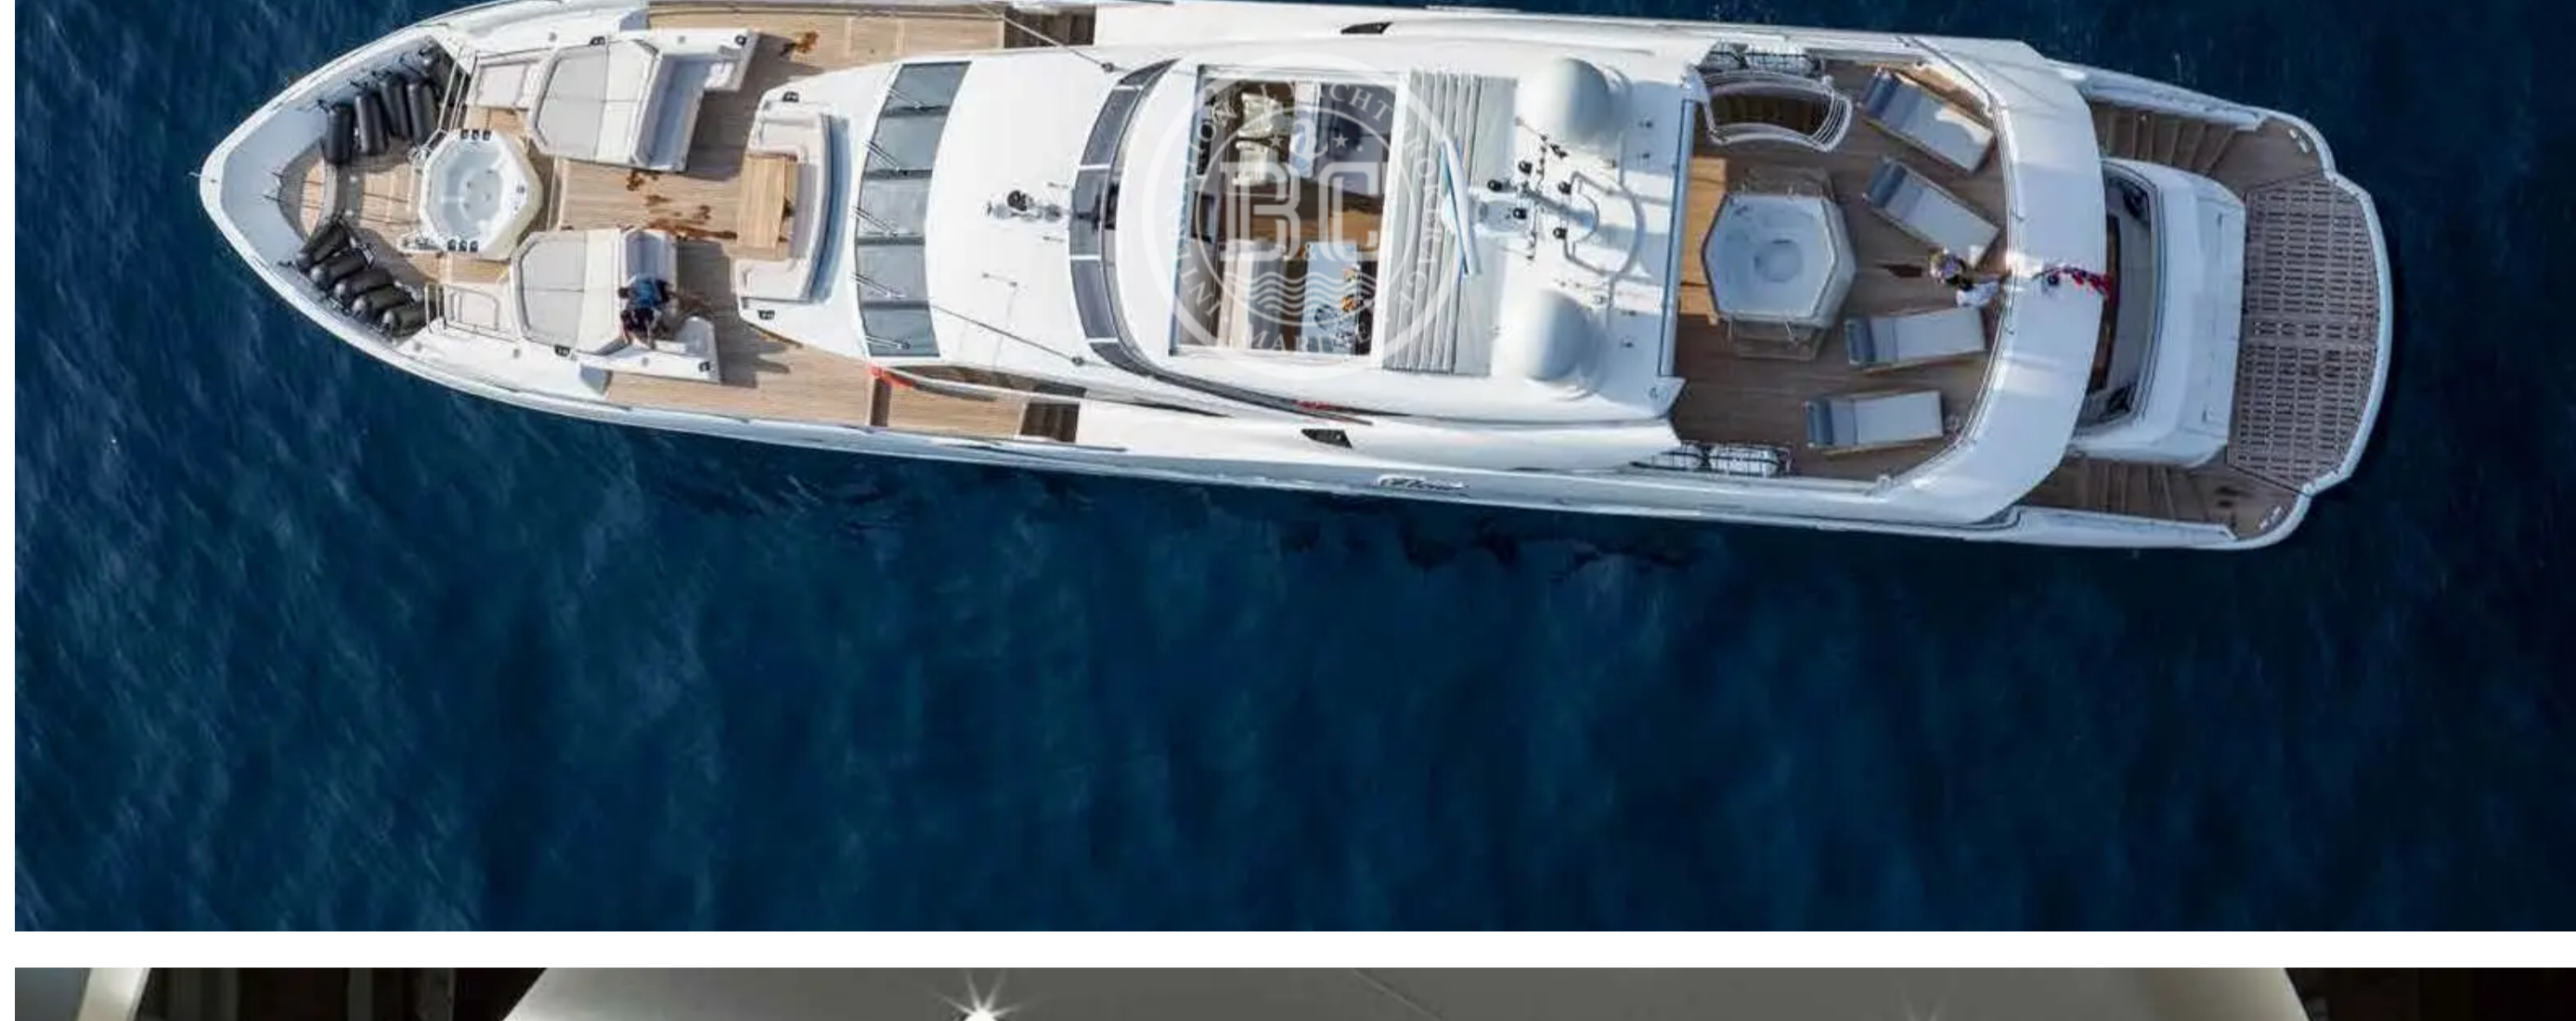

+90532330111
+90 533 514 50 42

WARNING: This document is not contractual. All specifications are given in good faith and offered for informational purposes only. The publisher and company do not warrant or assume any legal liability or responsibility for the accuracy, completeness, or usefulness of any information and/or images displayed. Yacht inventory, specifications and charter prices are subject to change without prior notice. None of the text and/or images used in this brochure may be reproduced without written consent from the publisher.