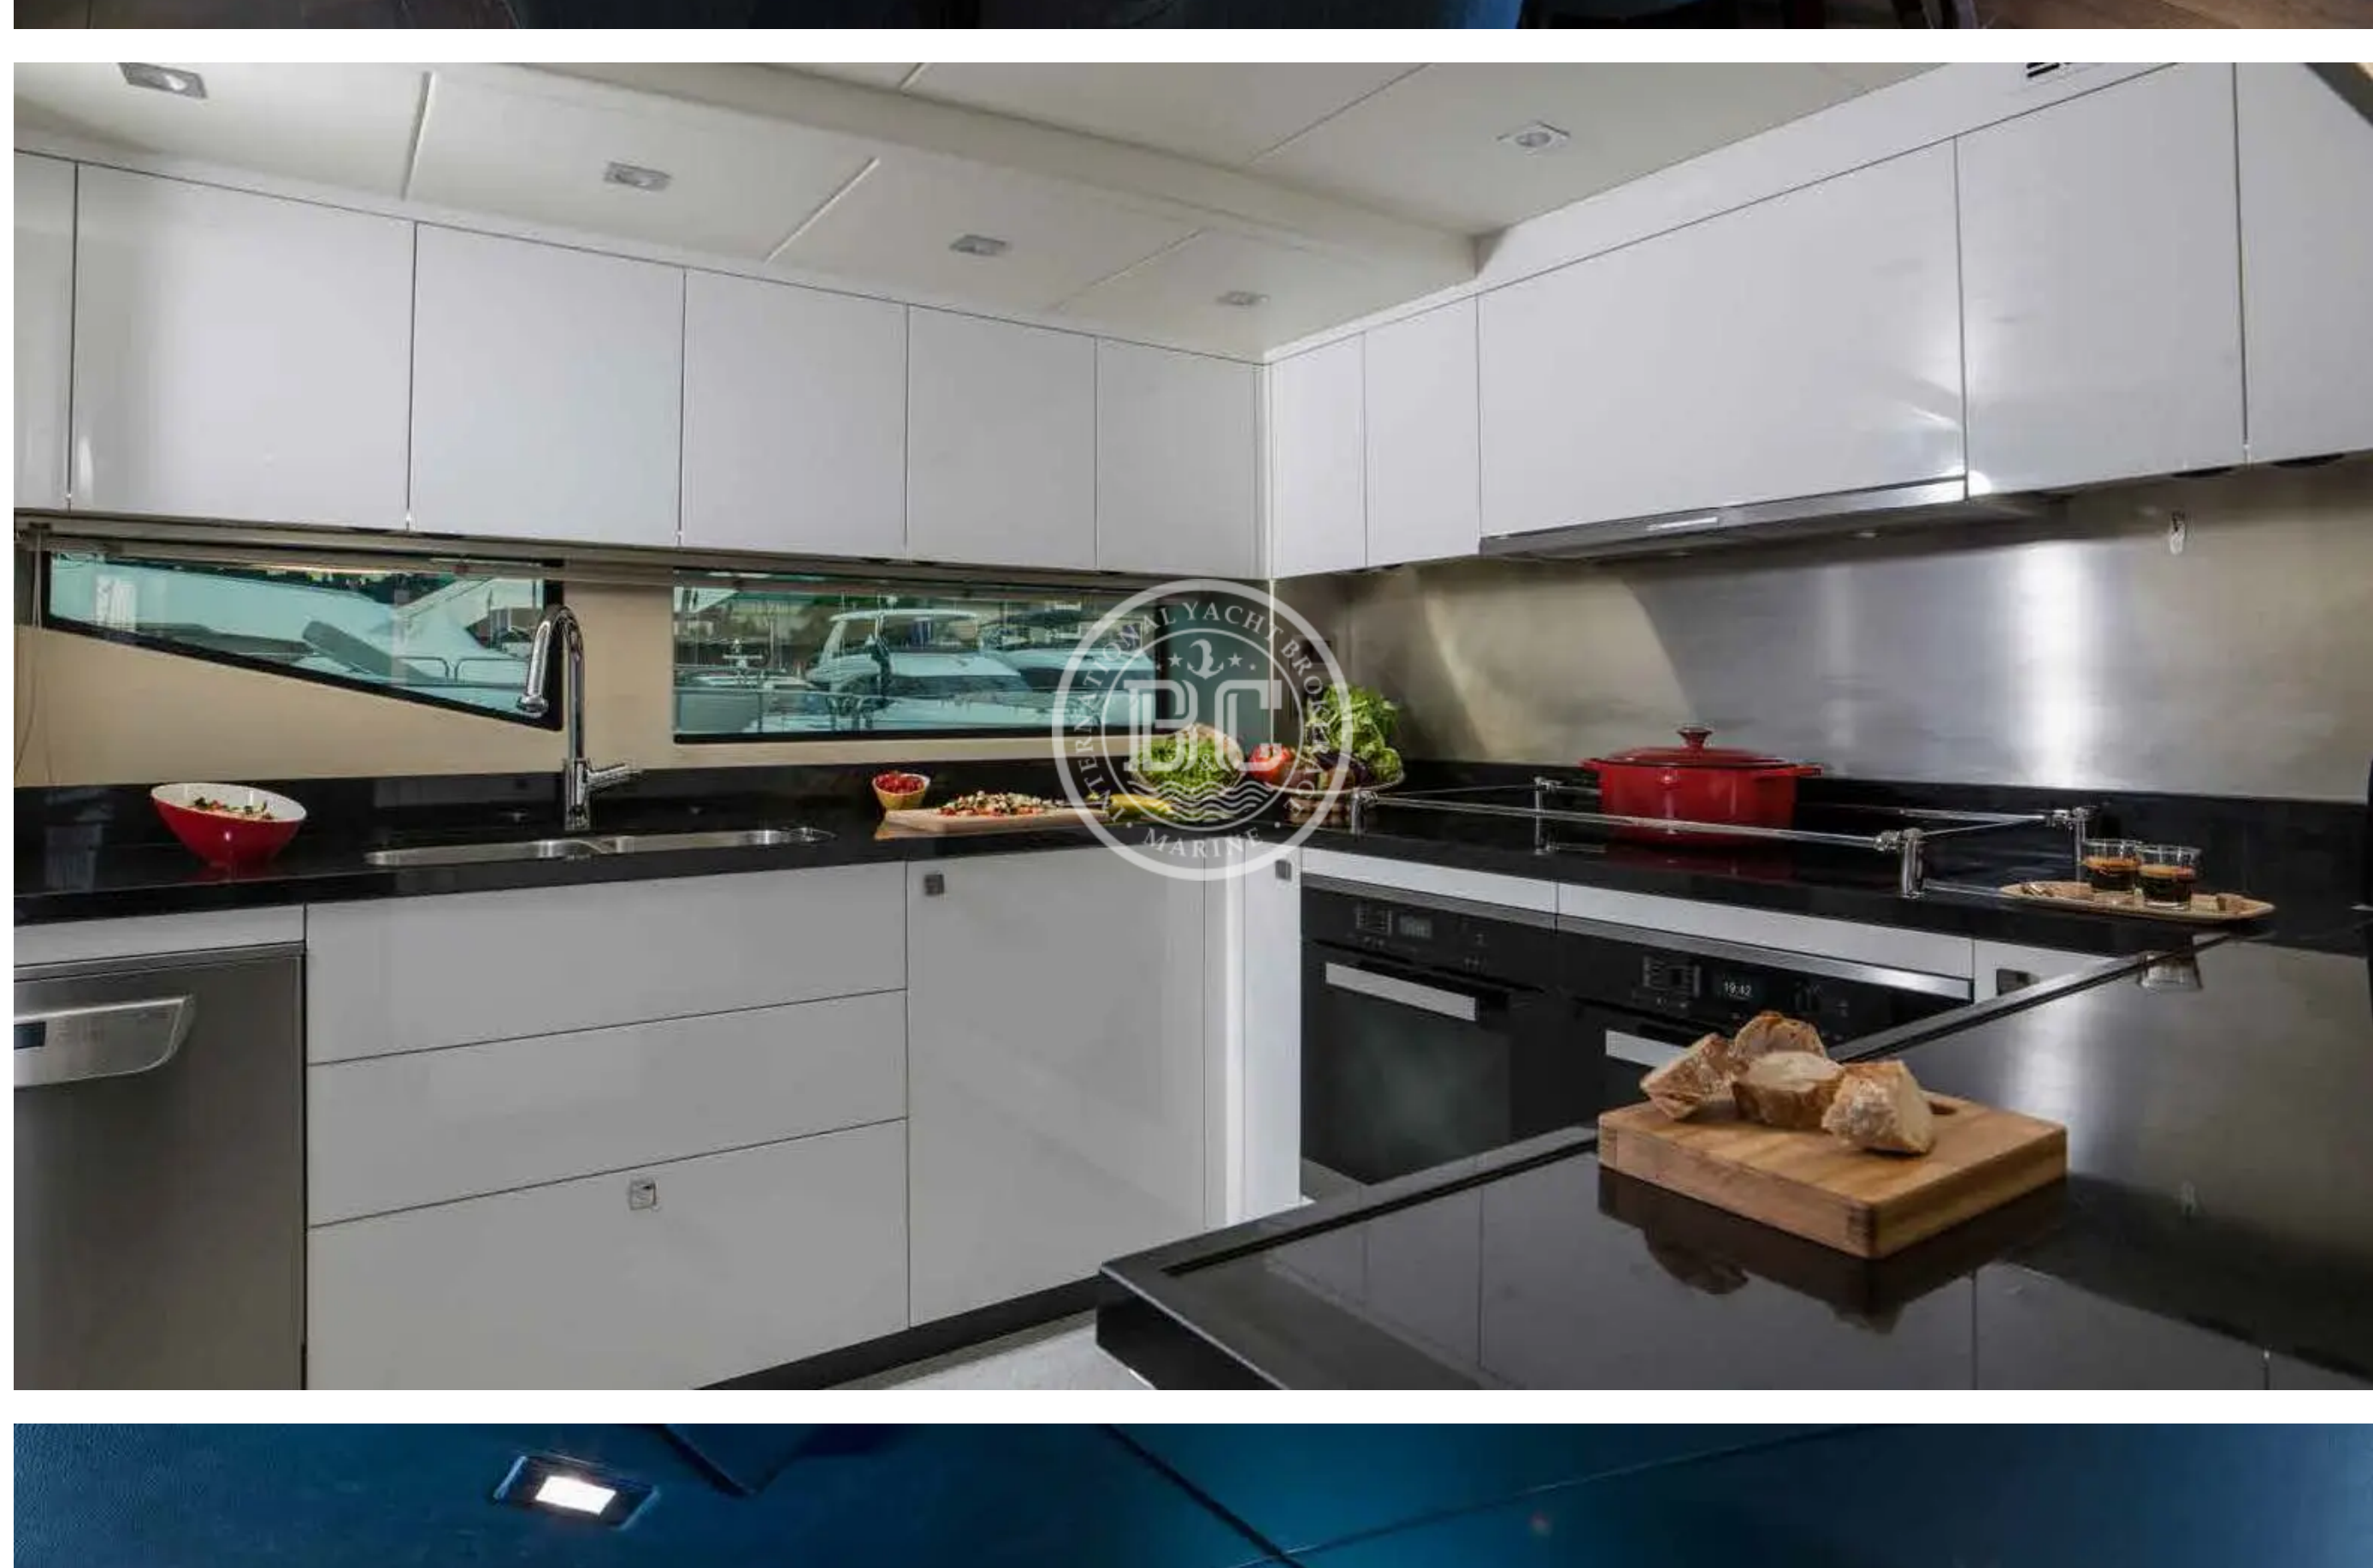

+90532330111

+90 533 514 50 42

info@bcmarin.com

B&C Marine Istmarina Kartal / Istanbul