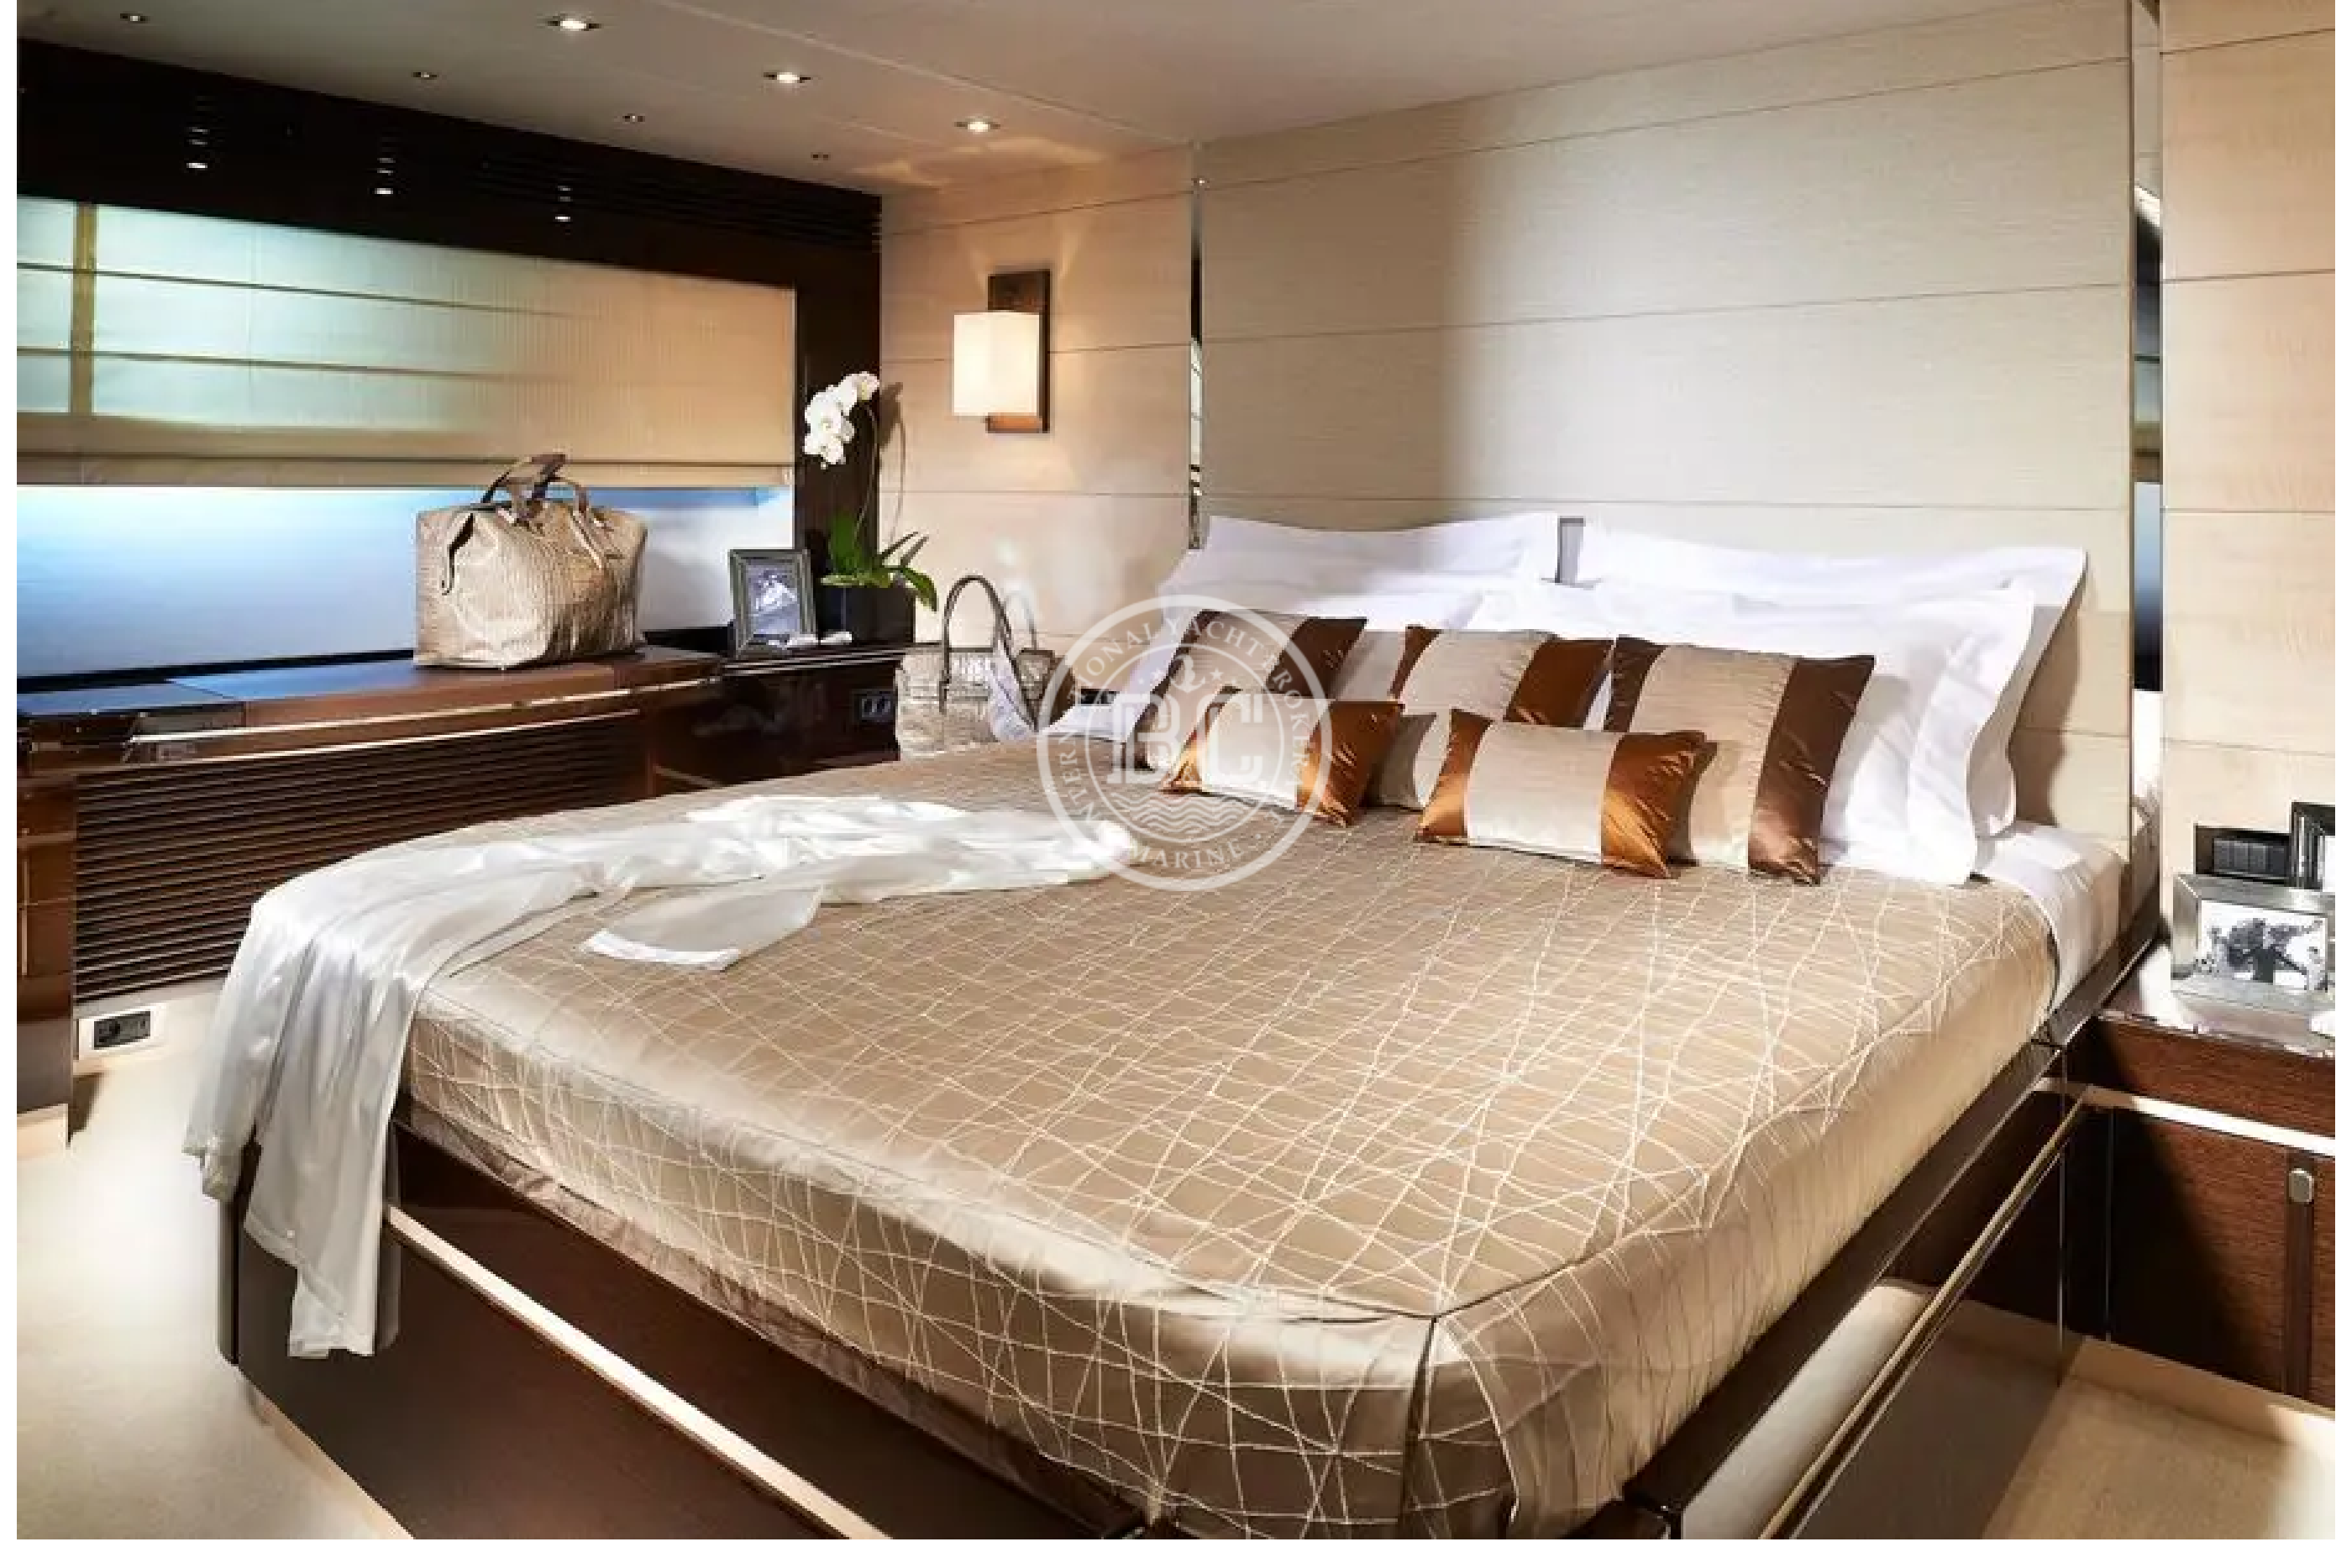

SUNSEEKER 68 SPORT 2016

Builder	Model	Year	Cabins	Length	Beam	Price
SUNSEEKER	68 SPORT	2016	3	21.70 m	5.9 m	€ 1,475,000

Description

Specifications

Builder	Model	Year	Length	Beam
SUNSEEKER	68 SPORT	2016	21.70 m	5.9 m
Country	Engine	Engine Power	Engine Pcs	Engine Hours
Other	MAN	1270 Hp	2	300 h
Max Speed	Fuel Capacity	Fresh Water Capacity	Generator	Invertor
33 Kn	3700 L	800 L	Yes	Yes
Battery Charger	Radar	Chart Plotter	Autopilot	VHF
Yes	Yes	Yes	Yes	Yes
Bow Thruster	Air Conditioning	Passerelle	TV	Sound System
Yes	Yes	Yes	Yes	Yes
Refrigerator	Deep Freezer	Oven	Microwave	Dishwasher
Yes	Yes	Yes	Yes	Yes
BBQ				
Yes				