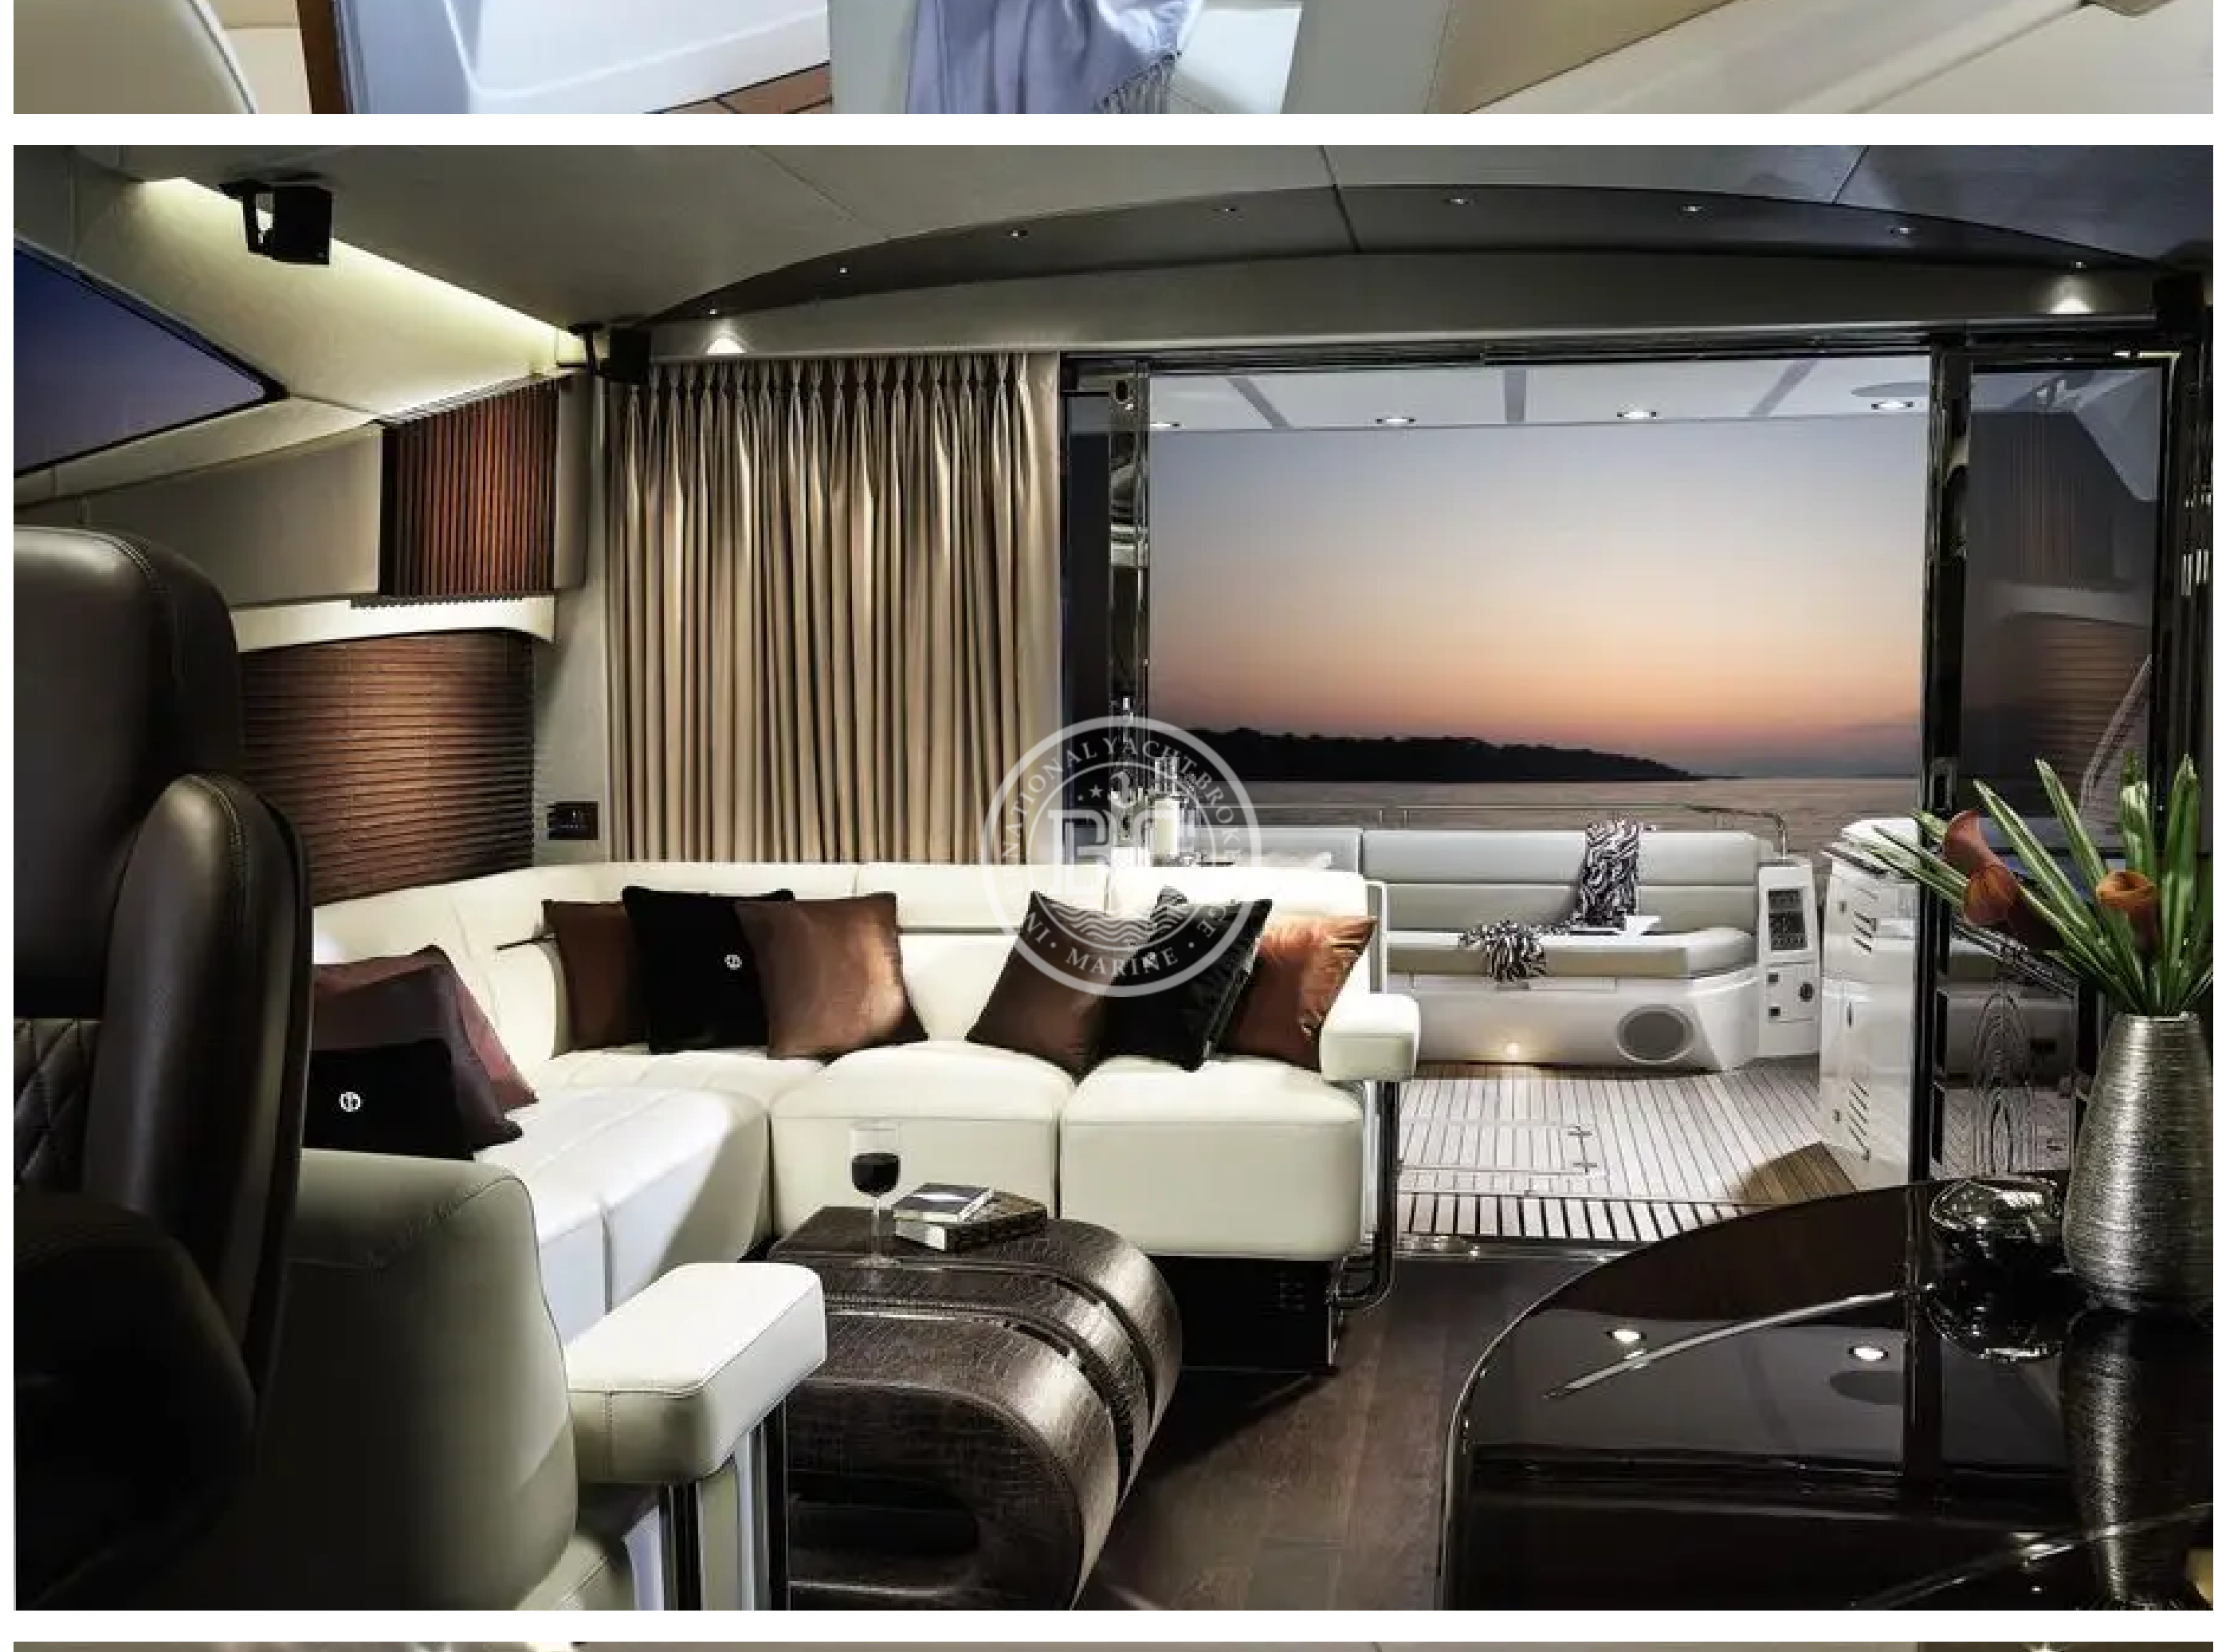

# SUNSEEKER 68 SPORT 2016

Builder	Model	Year	Cabins	Length	Beam	Price
SUNSEEKER	68 SPORT	2016	3	21.70 m	5.9 m	€ 1,475,000

## Specifications

Builder	Model	Year	Length	Beam	
SUNSEEKER	68 SPORT	2016	21.70 m	5.9 m	
Country	Other	Engine	Engine Power	Engine Pcs	Engine Hours
		MAN	1270 Hp	2	300 h
Max Speed	Fuel Capacity	Fresh Water Capacity	Generator	Invertor	
33 Kn	3700 L	800 L	Yes	Yes	
Battery Charger	Radar	Chart Plotter	Autopilot	VHF	
Yes	Yes	Yes	Yes	Yes	
Bow Thruster	Air Conditioning	Passerelle	TV	Sound System	
Yes	Yes	Yes	Yes	Yes	
Refrigerator	Deep Freezer	Oven	Microwave	Dishwasher	
Yes	Yes	Yes	Yes	Yes	
BBQ					
Yes					