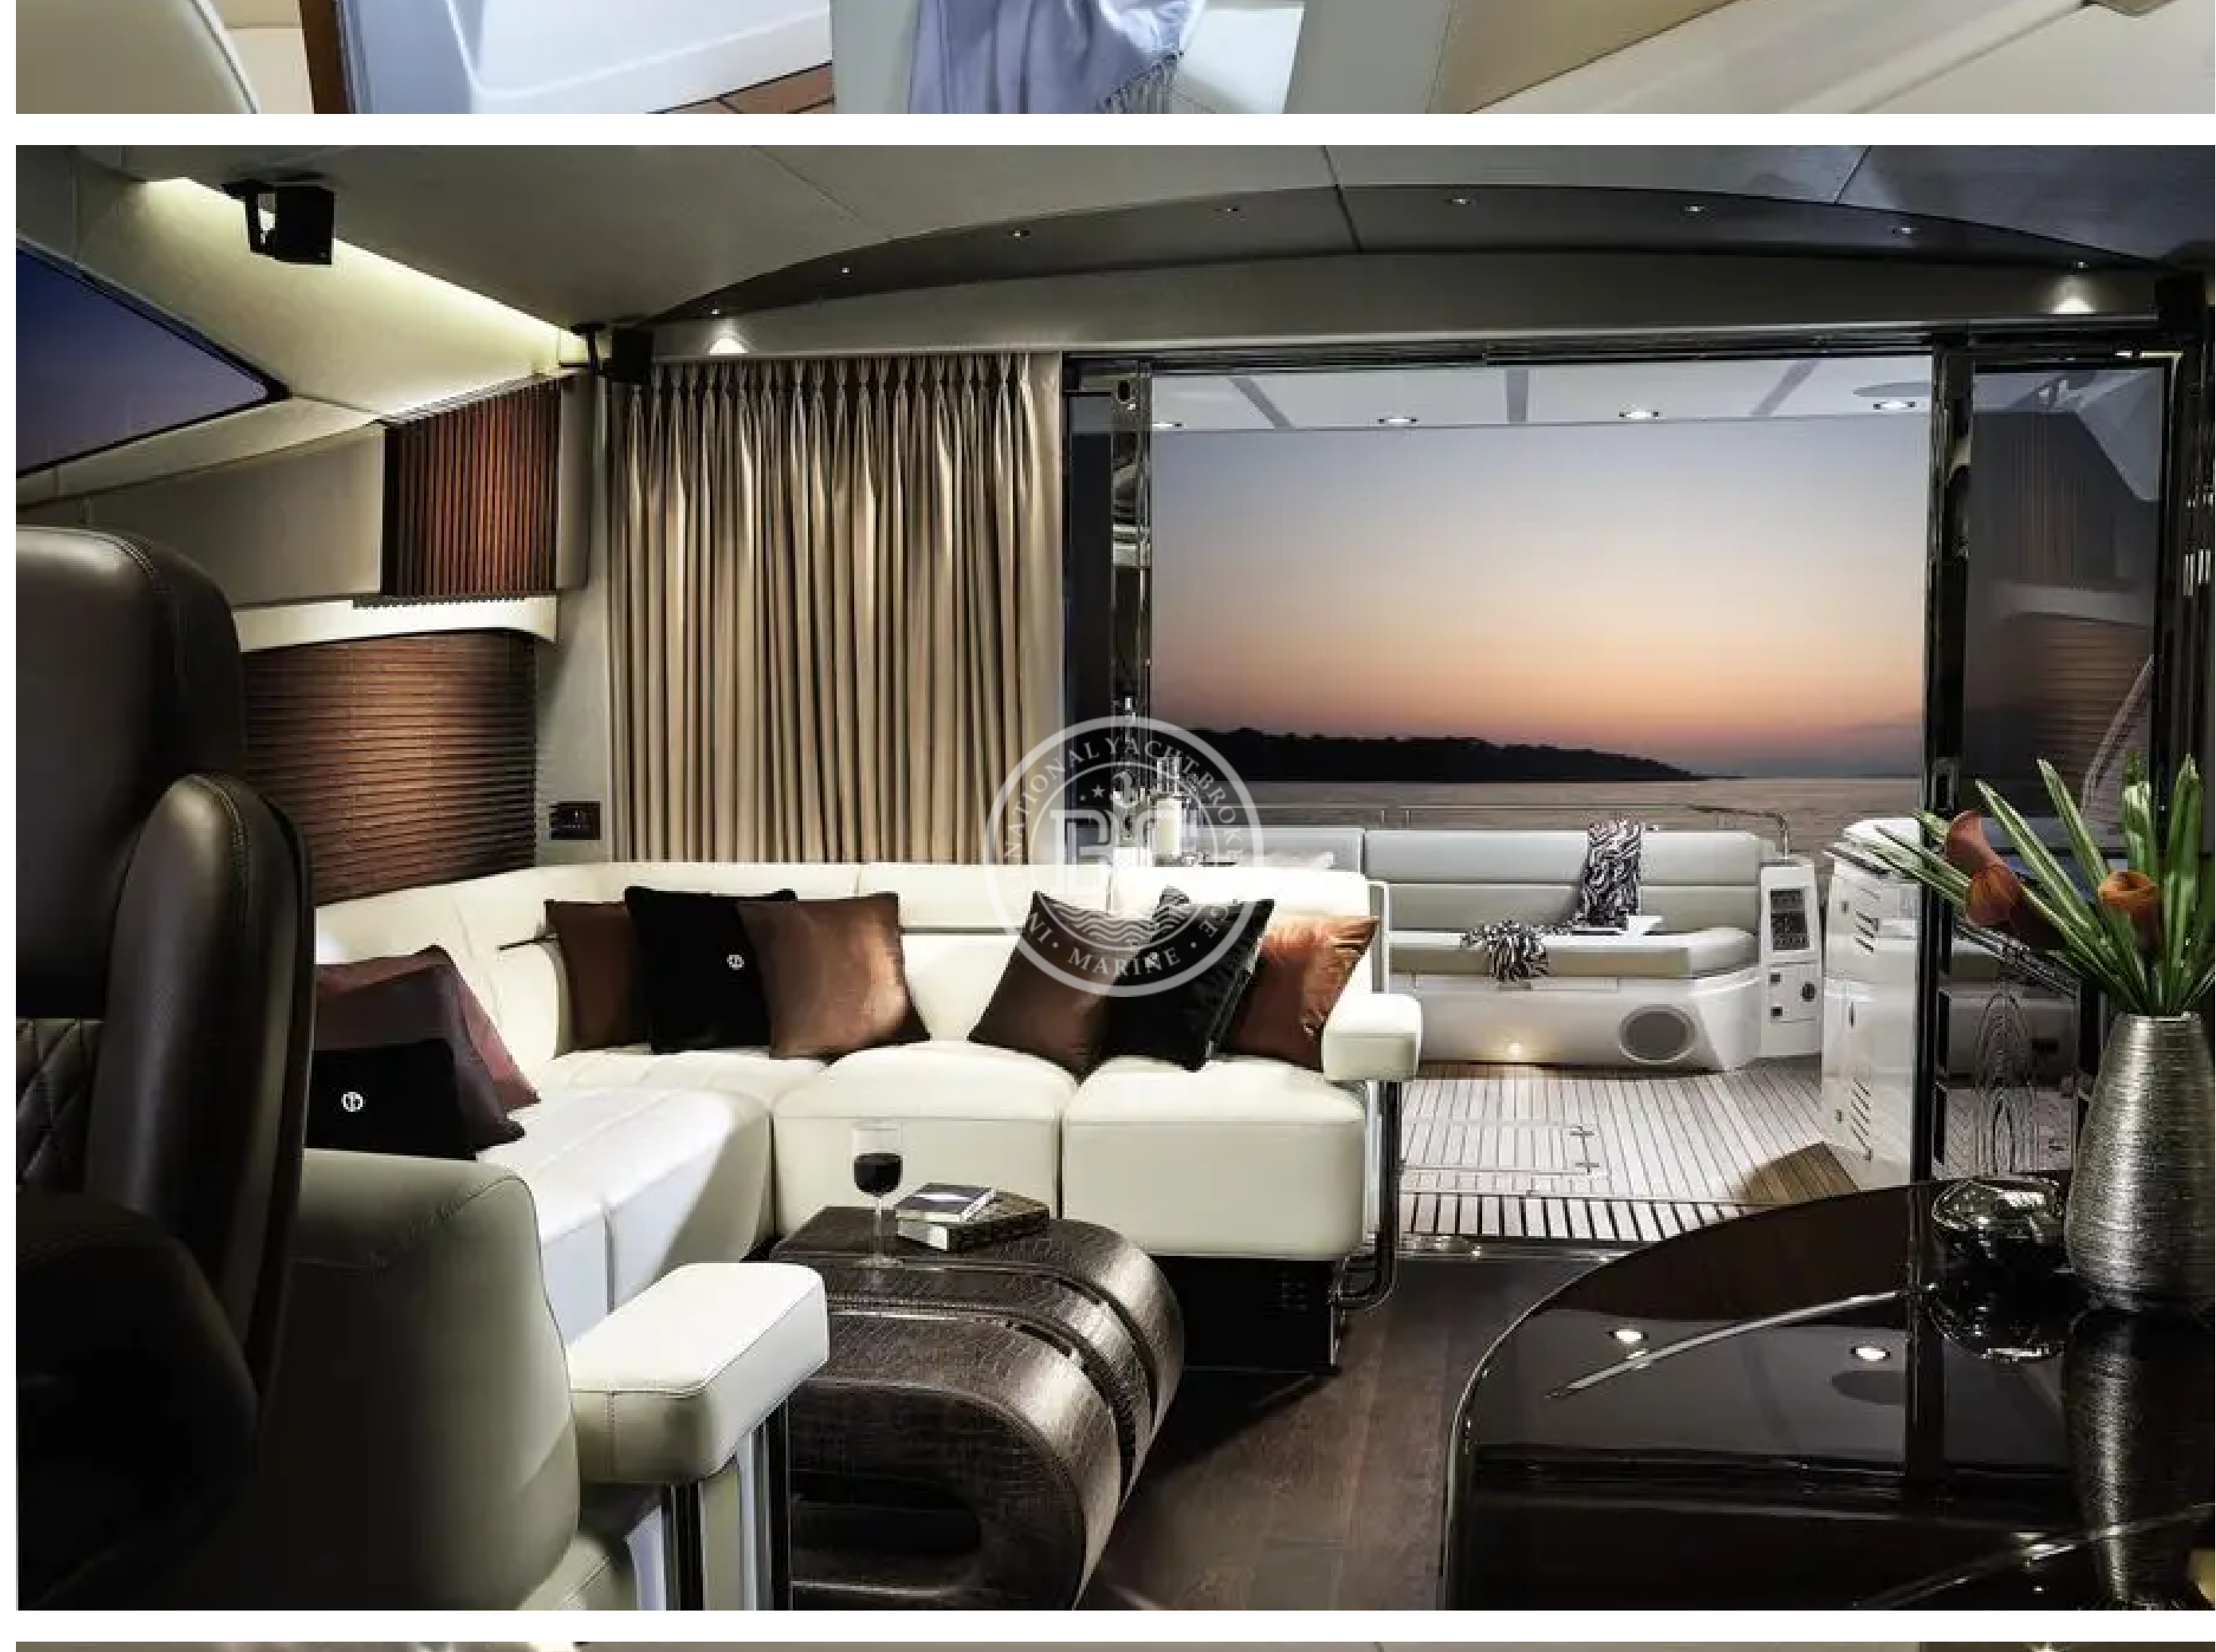

SUNSEEKER 68 SPORT 2016

Builder	Model	Year	Cabins	Length	Beam	Price
SUNSEEKER	68 SPORT	2016	3	21.70 m	5.9 m	€ 1,475,000

Description

Specifications

Builder	Model	Year	Length	Beam
SUNSEEKER	68 SPORT	2016	21.70 m	5.9 m
Country	Engine	Engine Power	Engine Pcs	Engine Hours
Other	MAN	1270 Hp	2	300 h
Max Speed	Fuel Capacity	Fresh Water Capacity	Generator	Invertor
33 Kn	3700 L	800 L	Yes	Yes
Battery Charger	Radar	Chart Plotter	Autopilot	VHF
Yes	Yes	Yes	Yes	Yes
Bow Thruster	Air Conditioning	Passerelle	TV	Sound System
Yes	Yes	Yes	Yes	Yes
Refrigerator	Deep Freezer	Oven	Microwave	Dishwasher
Yes	Yes	Yes	Yes	Yes
BBQ				
Yes				