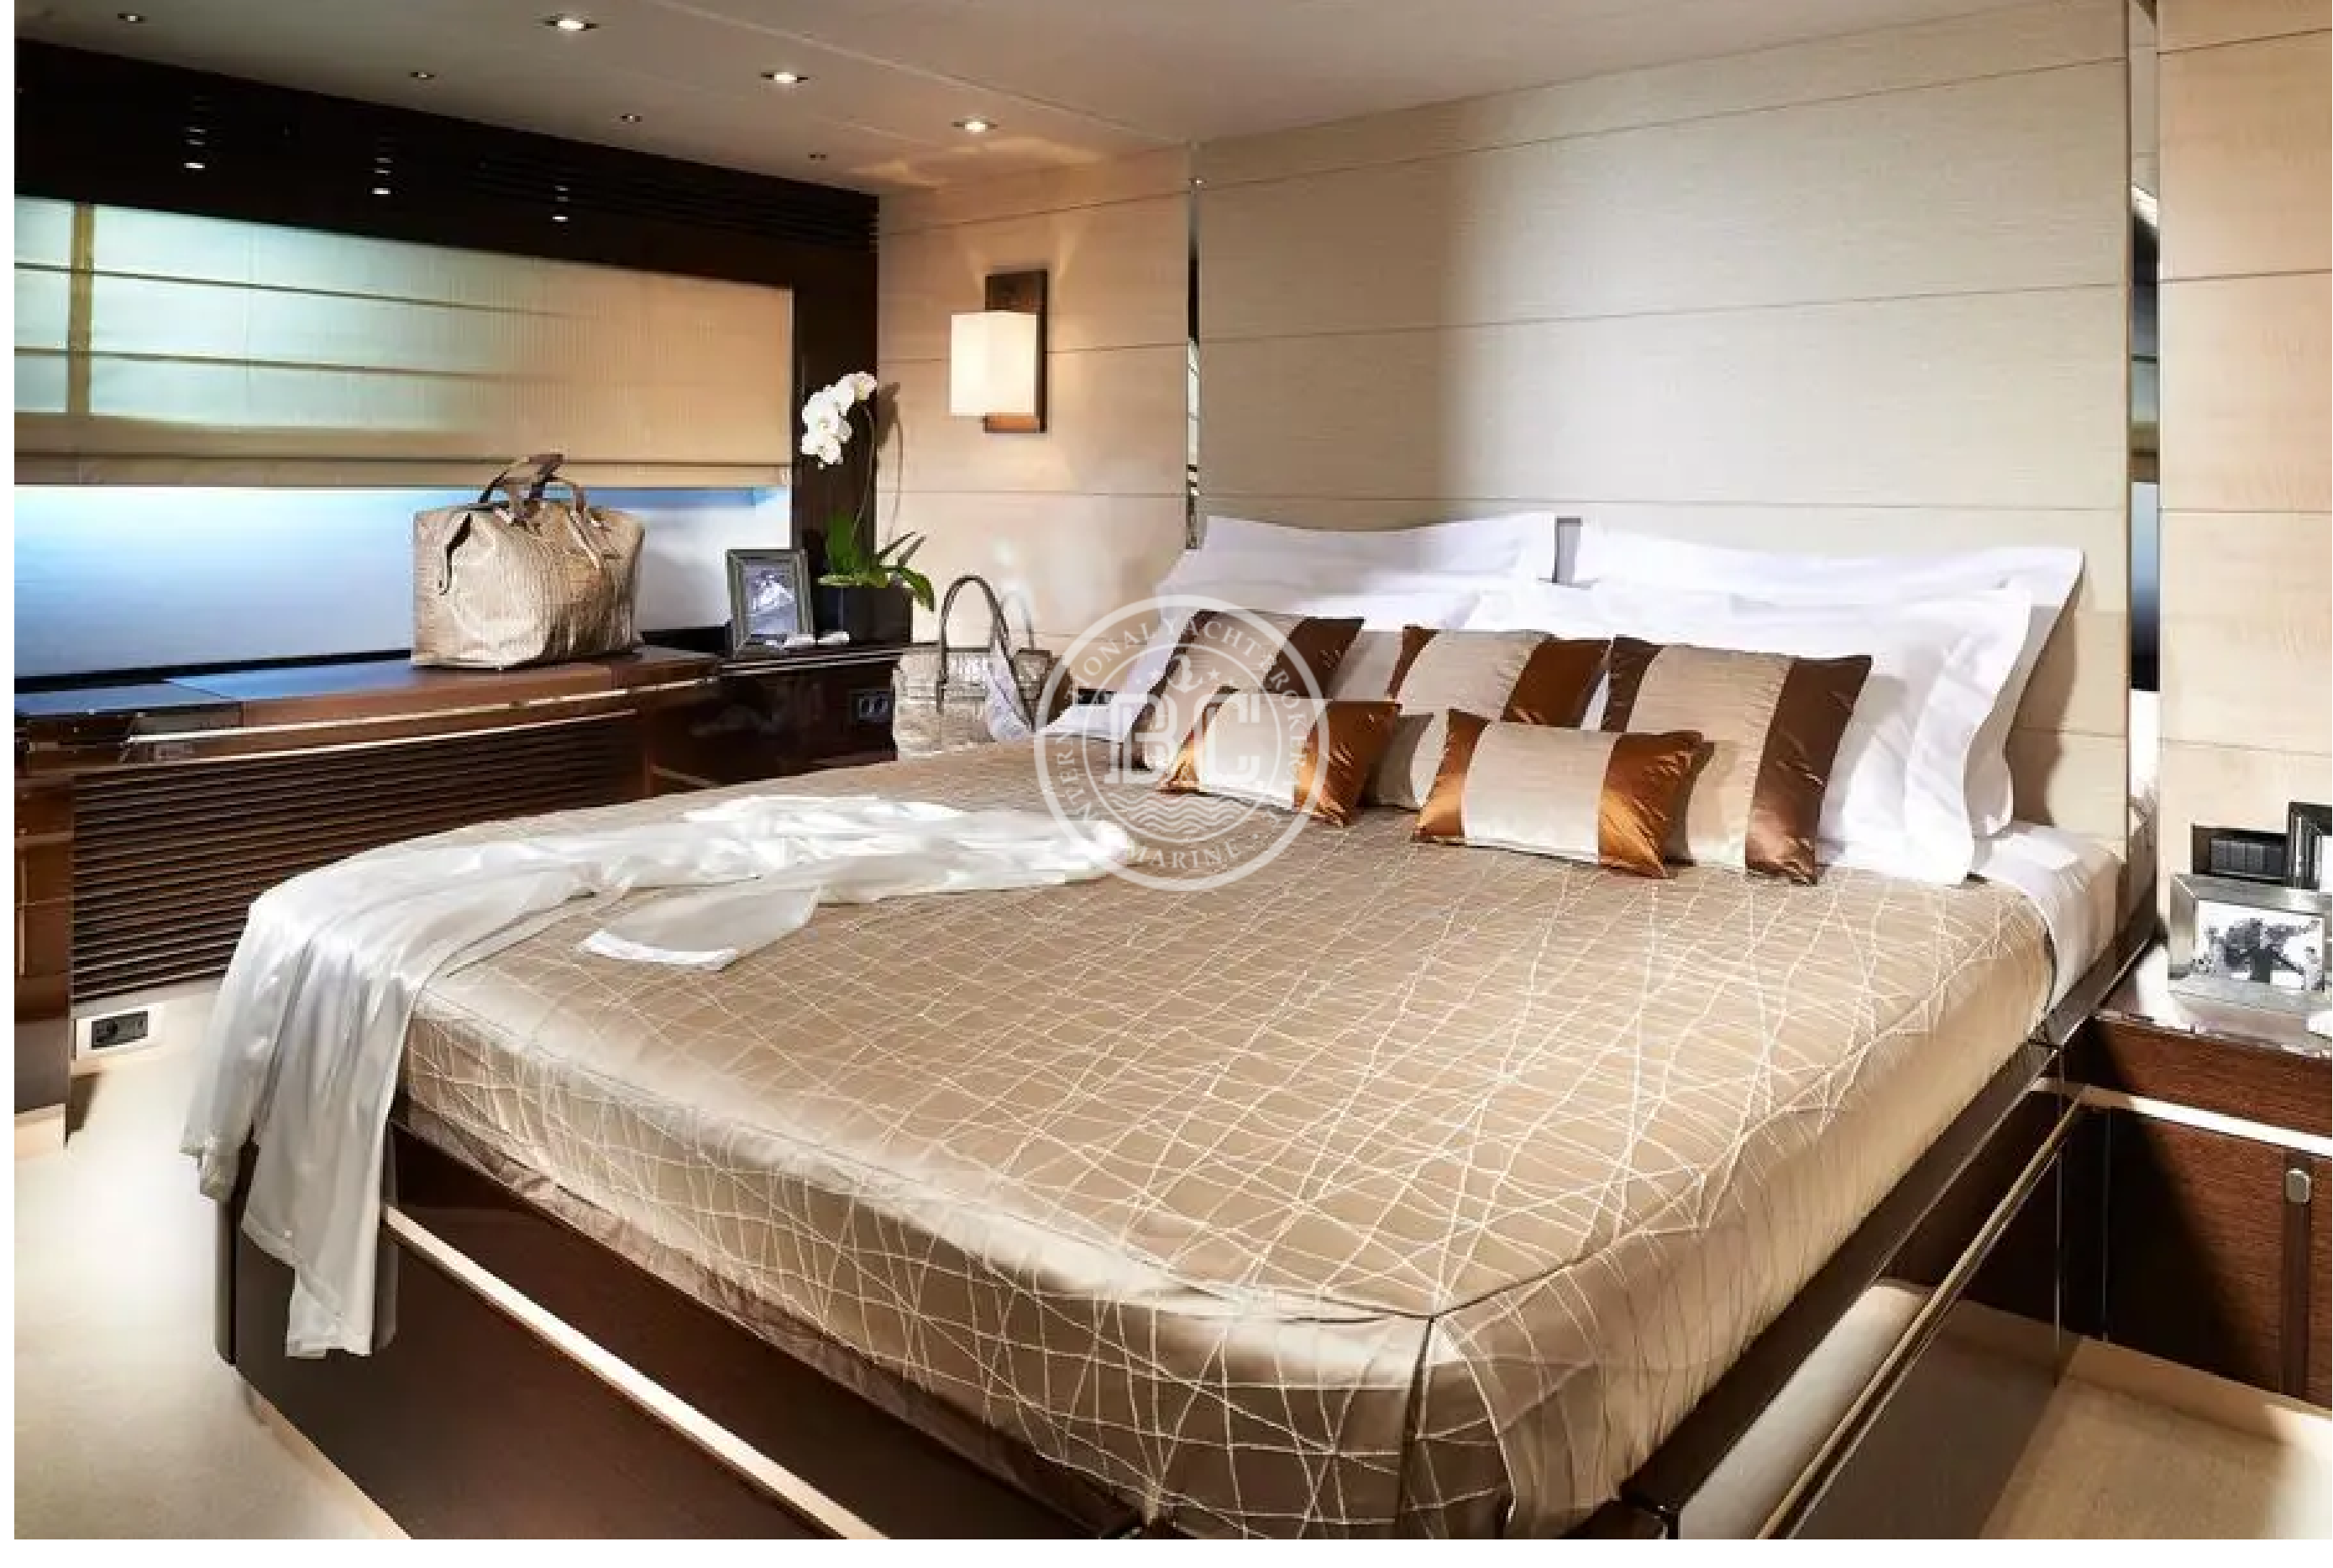

Description

Specifications

Builder	Model	Year	Length	Beam	
SUNSEEKER	68 SPORT	2016	21.70 m	5.9 m	
Country	Other	Engine	Engine Power	Engine Pcs	Engine Hours
		MAN	1270 Hp	2	300 h
Max Speed	Fuel Capacity	Fresh Water Capacity	Generator	Invertor	
33 Kn	3700 L	800 L	Yes	Yes	
Battery Charger	Radar	Chart Plotter	Autopilot	VHF	
Yes	Yes	Yes	Yes	Yes	
Bow Thruster	Air Conditioning	Passerelle	TV	Sound System	
Yes	Yes	Yes	Yes	Yes	
Refrigerator	Deep Freezer	Oven	Microwave	Dishwasher	
Yes	Yes	Yes	Yes	Yes	
BBQ					
Yes