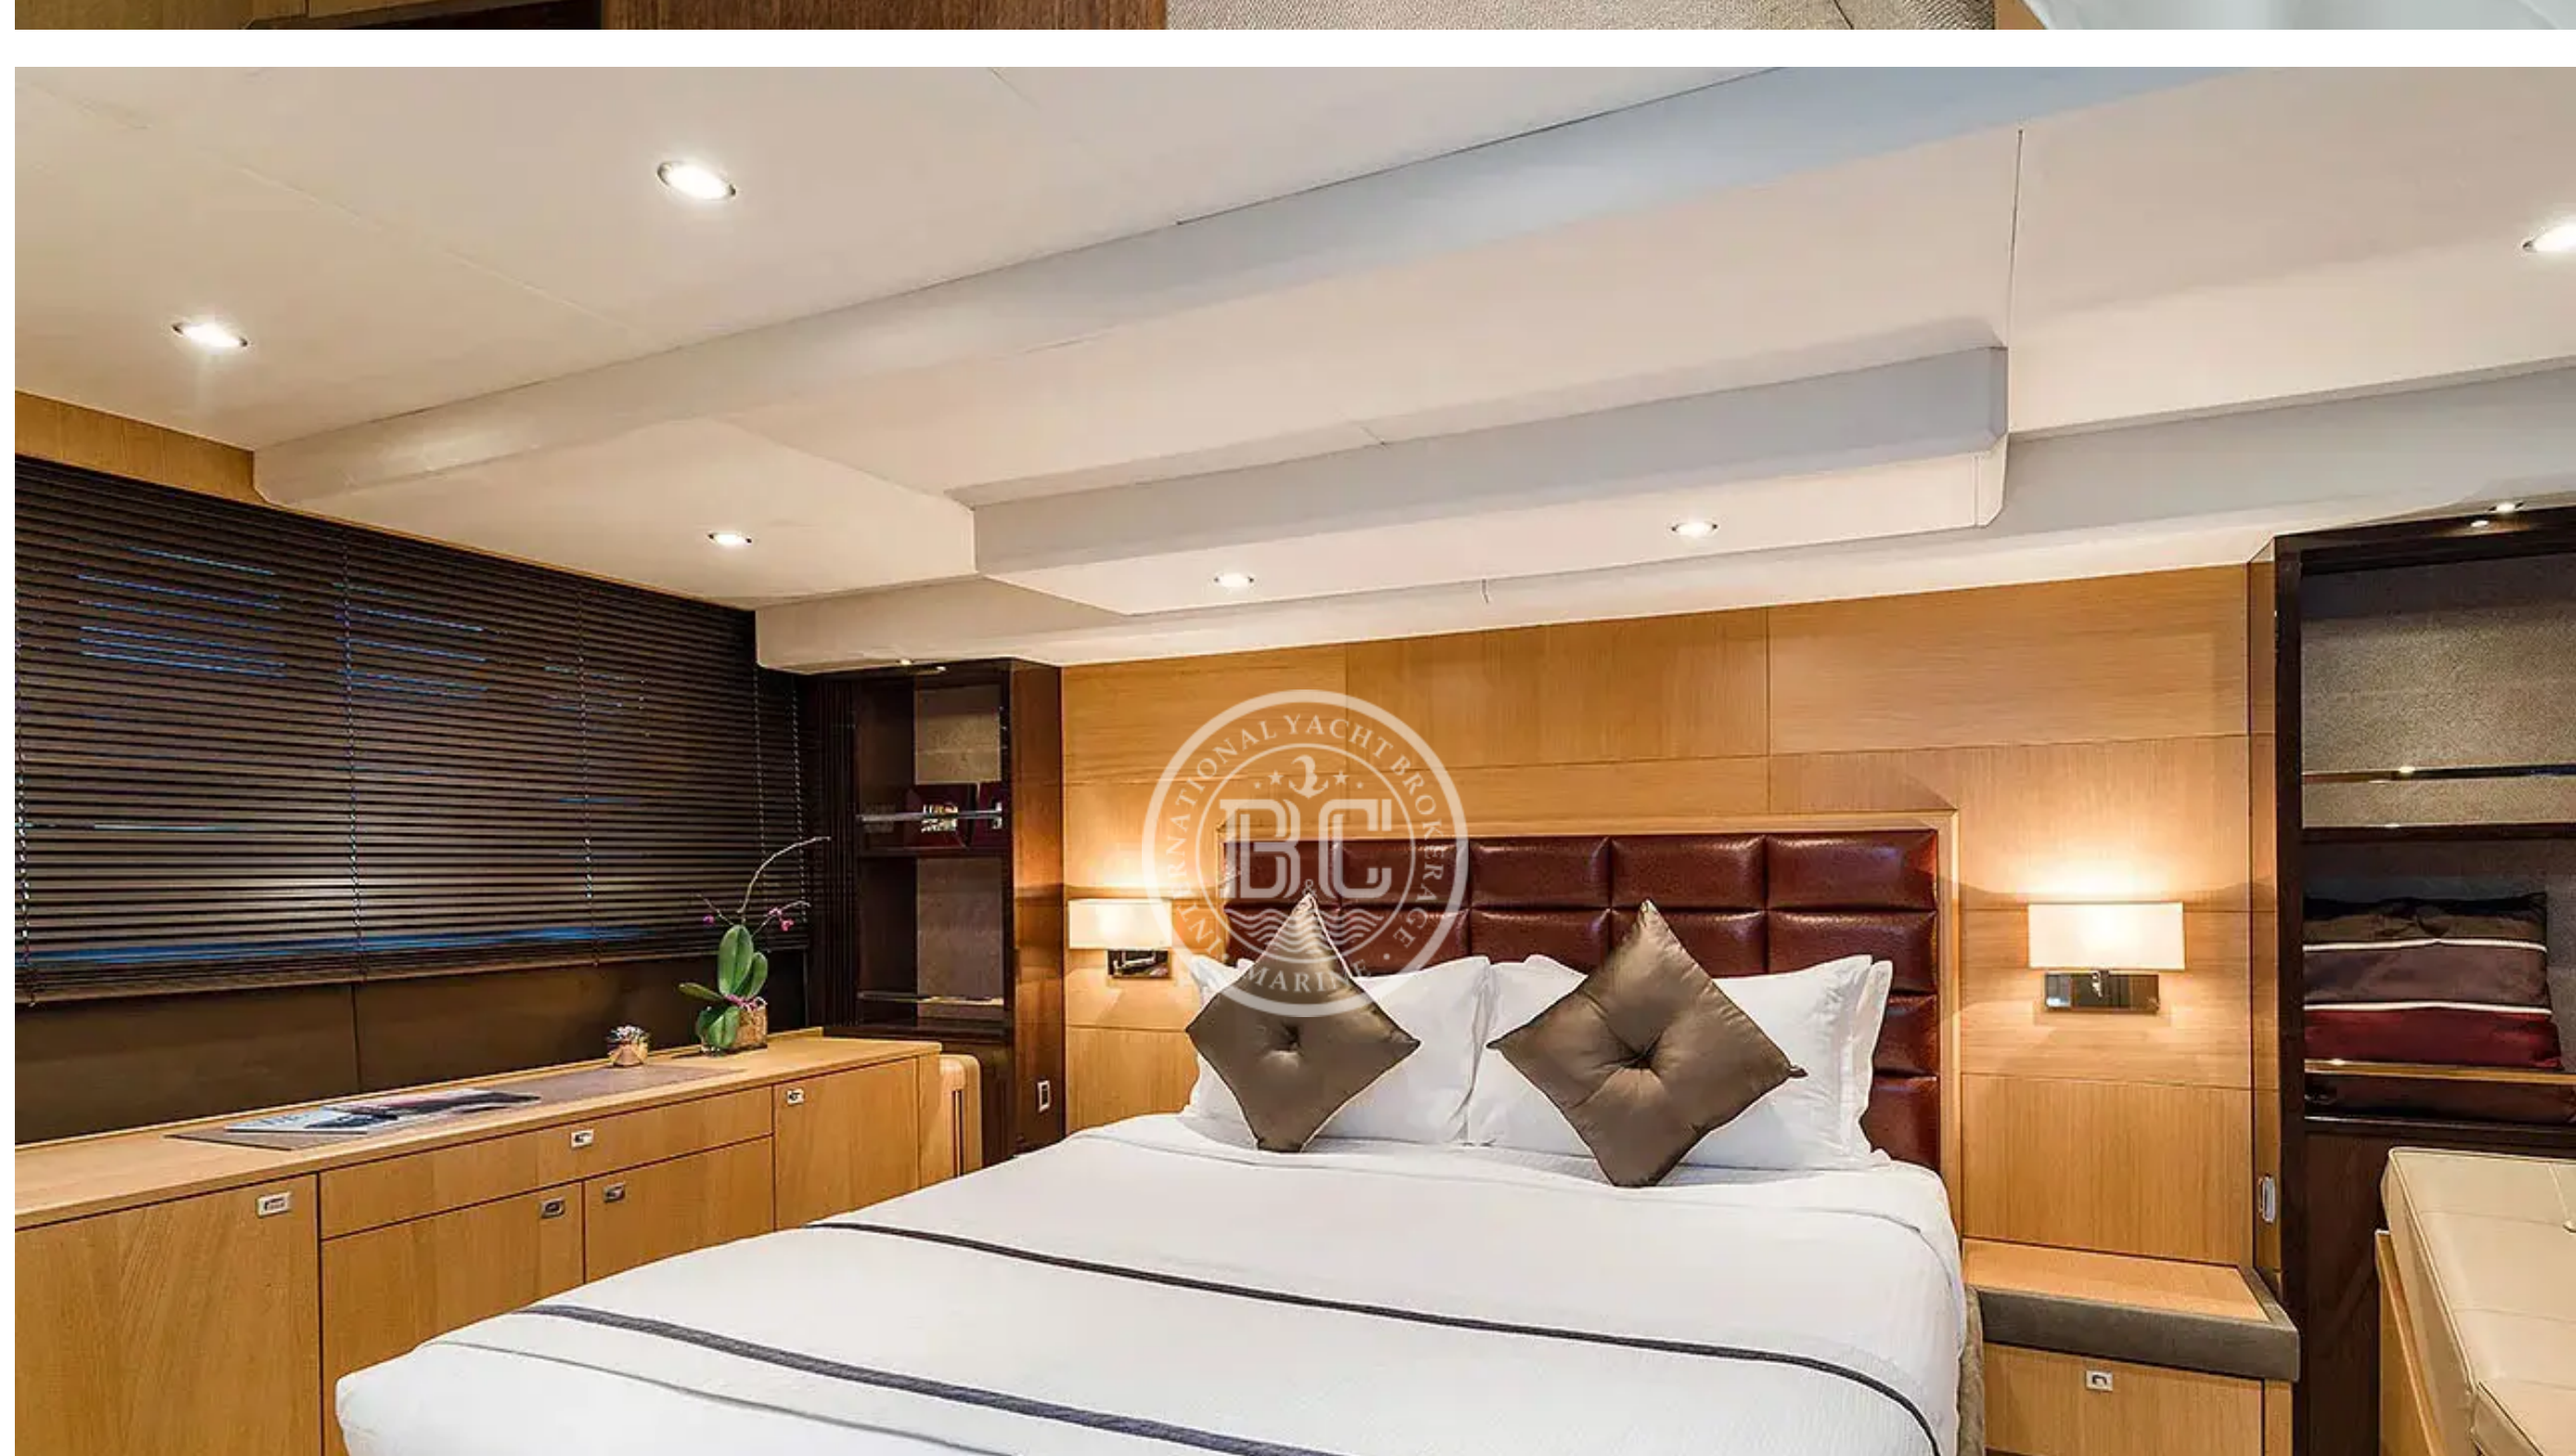

+905374431311
+90 533 514 50 42

info@bcmarin.com
B&C Marine İstmarina Kartal / Istanbul

WARNING: This document is not contractual. All specifications are given in good faith and offered for informational purposes only. The publisher and company do not warrant or assume any legal liability or responsibility for the accuracy, completeness, or usefulness of any information and/or images displayed. Yacht inventory, specifications and charter prices are subject to change without prior notice. None of the text and/or images used in this brochure may be reproduced without written consent from the publisher.