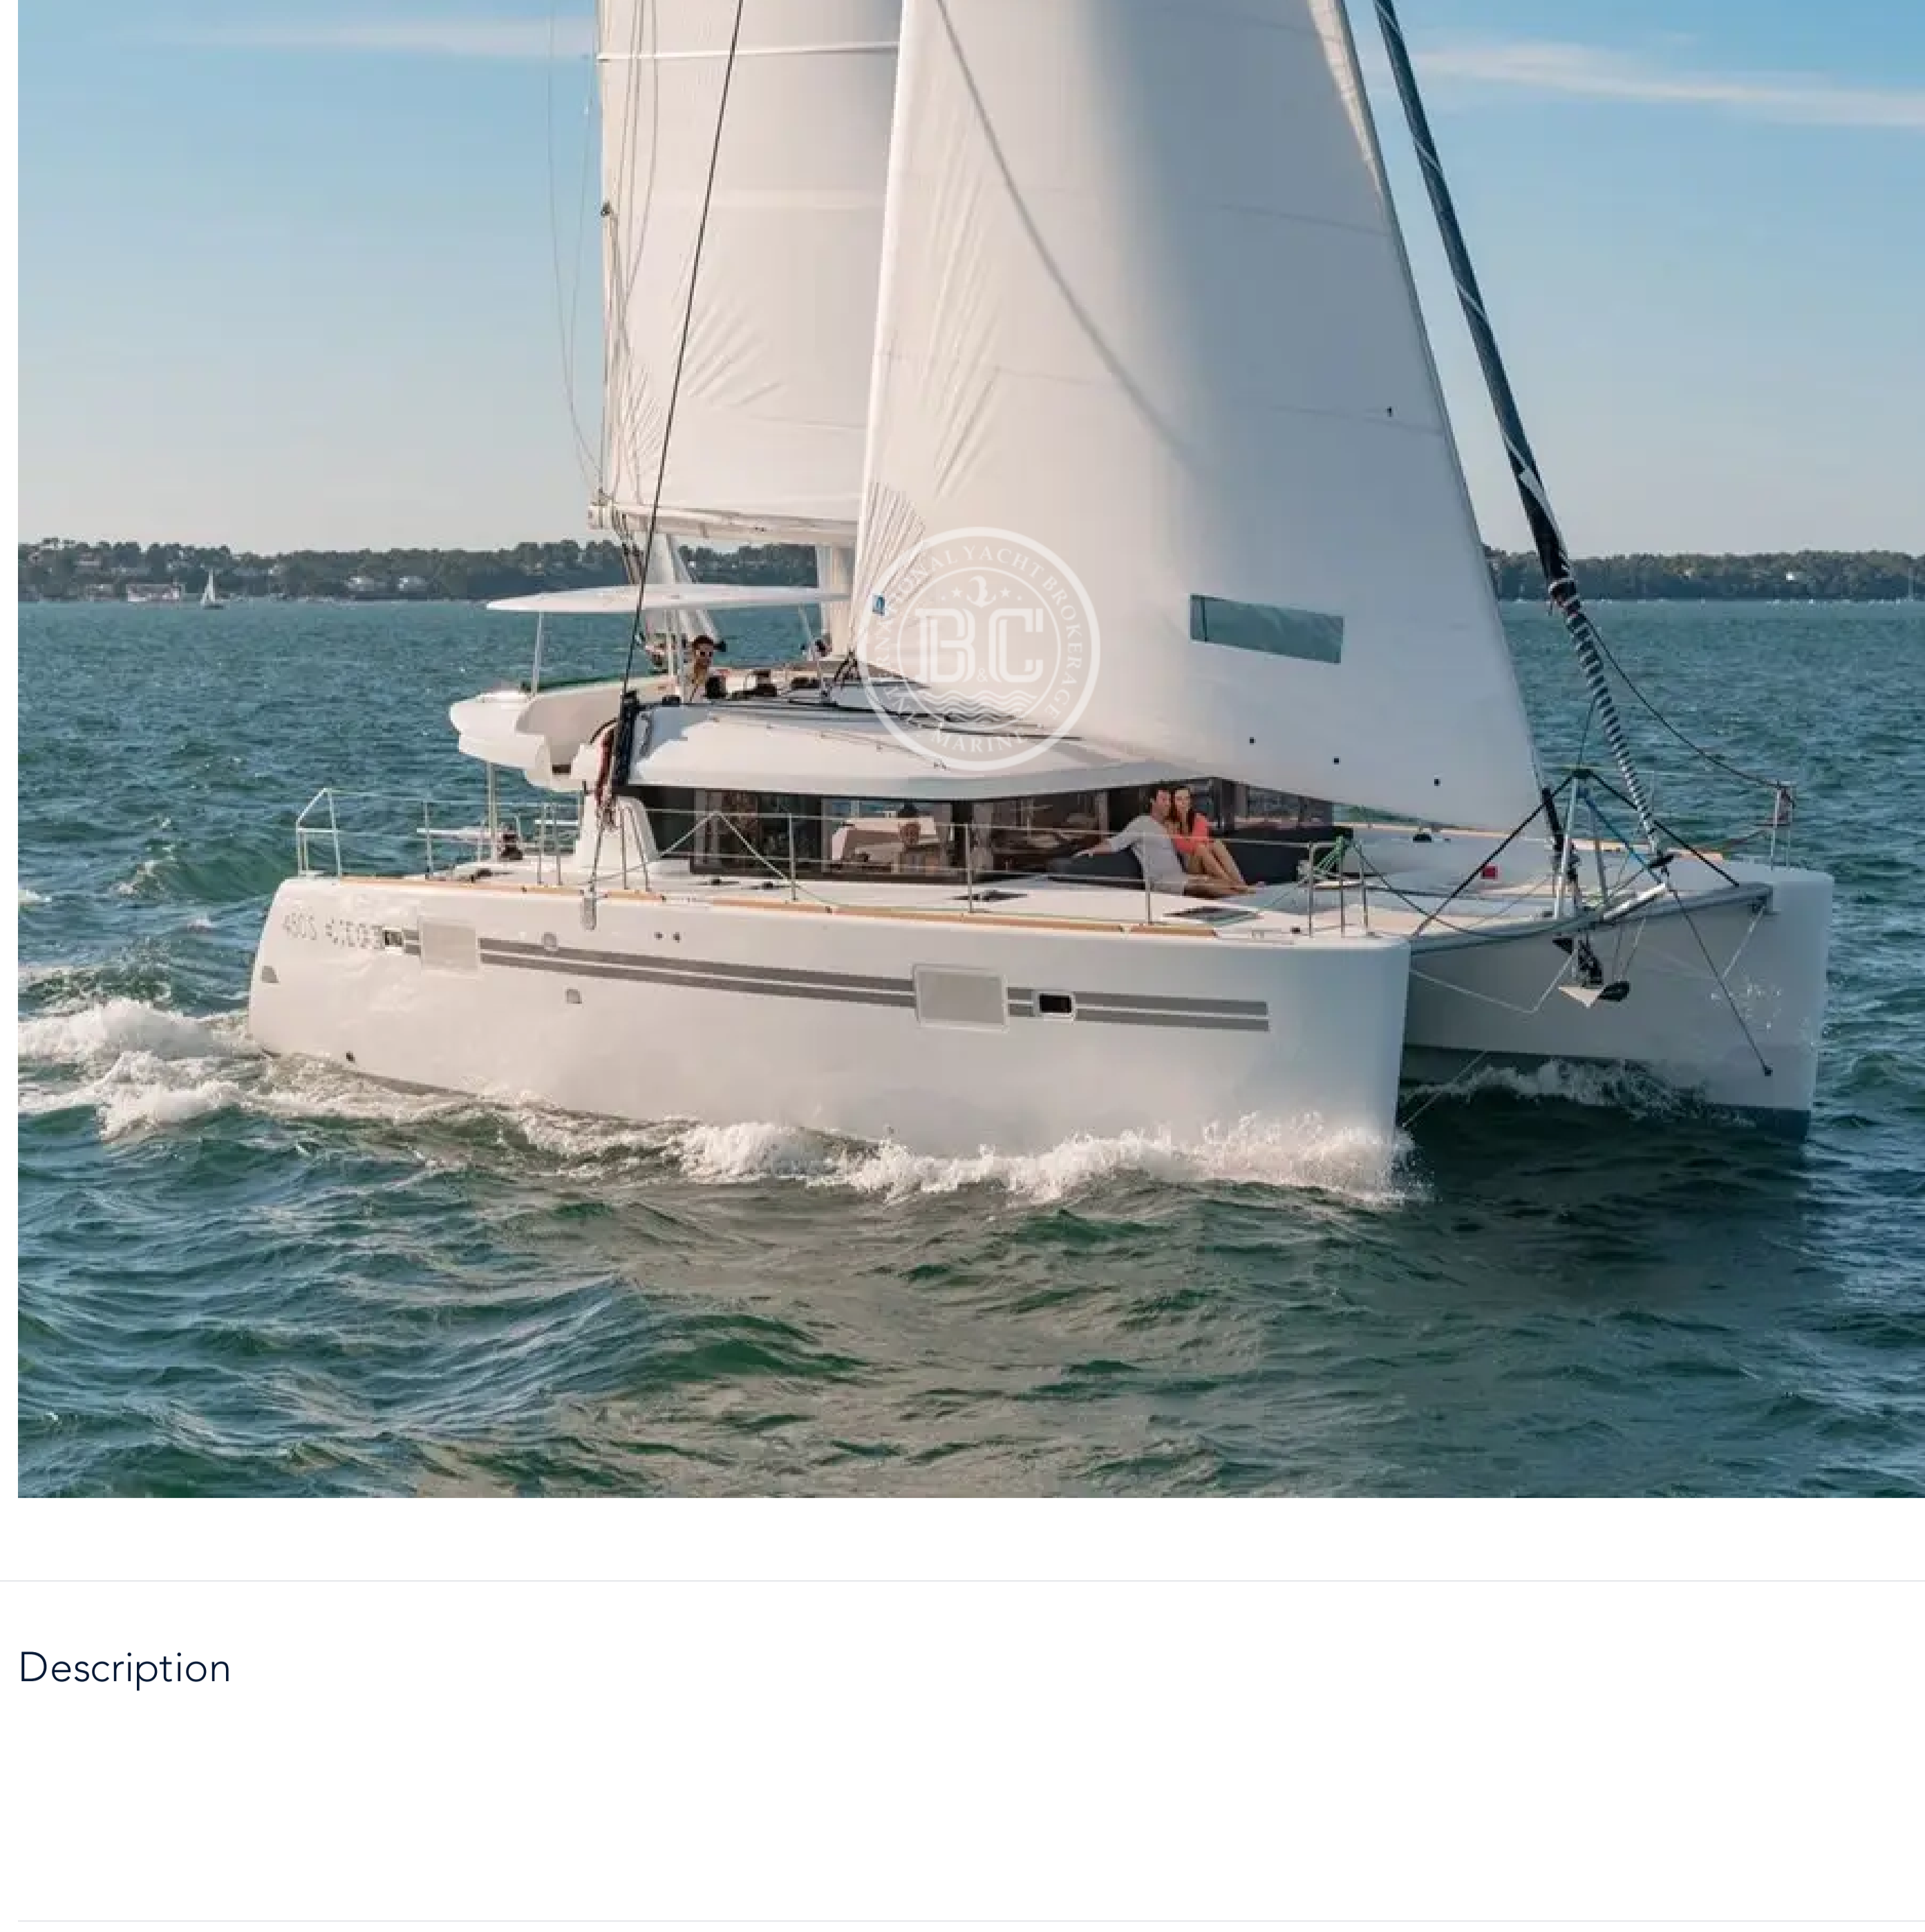

LAGOON 450F 2016

Builder	Model	Year	Cabins	Length	Beam	Price
LAGOON	450F	2016	4	13.96 m	7.87 m	€ 498,000

Description

Specifications

Builder	Model	Year	Length	Beam
LAGOON	450F	2016	13.96 m	7.87 m
Country	Engine	Engine Power	Fuel Capacity	Fresh Water Capacity
Other	YANMAR	57 Hp	1000 L	1040 L
Generator	Battery Charger	Chart Plotter	Autopilot	Air Conditioning
Yes	Yes	Yes	Yes	Yes
Sound System	Refrigerator	Deep Freezer	Oven	Microwave
Yes	Yes	Yes	Yes	Yes