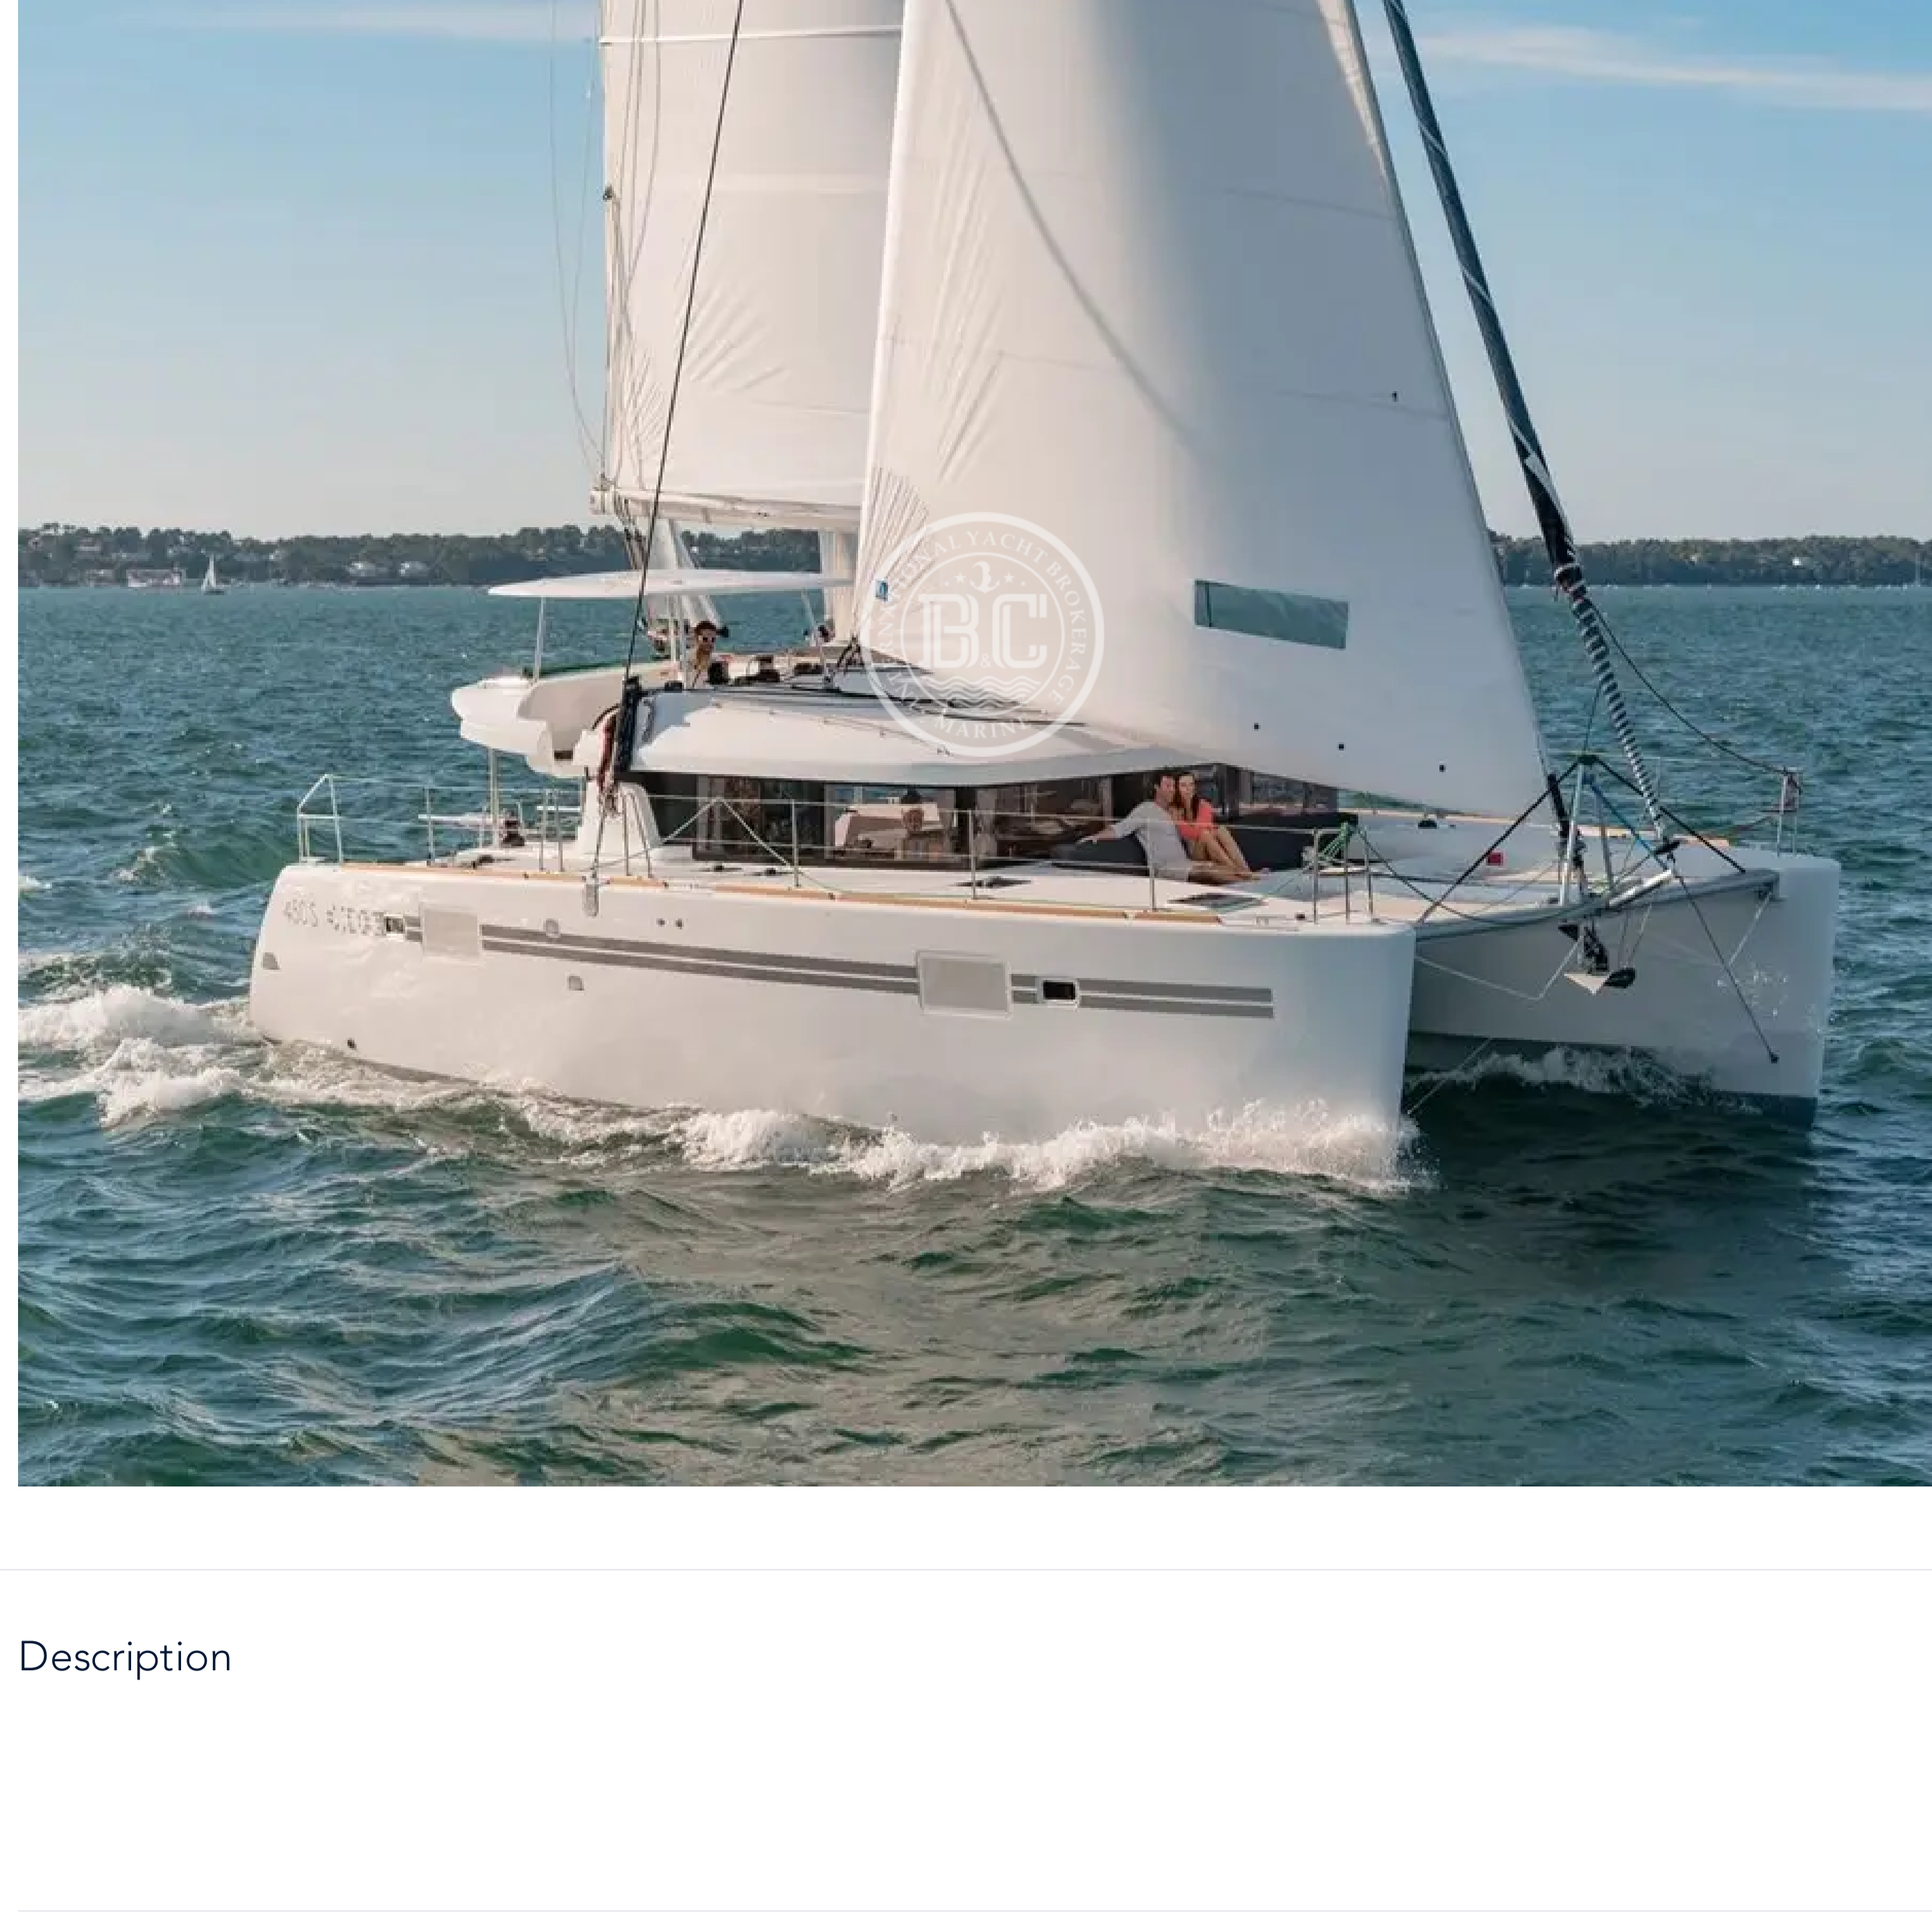

# LAGOON 450F 2016

Builder	Model	Year	Cabins	Length	Beam	Price
LAGOON	450F	2016	4	13.96 m	7.87 m	€ 498,000

## Description

## Specifications

Builder	Model	Year	Length	Beam
LAGOON	450F	2016	13.96 m	7.87 m
Country	Engine	Engine Power	Fuel Capacity	Fresh Water Capacity
Other	YANMAR	57 Hp	1000 L	1040 L
Generator	Battery Charger	Chart Plotter	Autopilot	Air Conditioning
Yes	Yes	Yes	Yes	Yes
Sound System	Refrigerator	Deep Freezer	Oven	Microwave
Yes	Yes	Yes	Yes	Yes