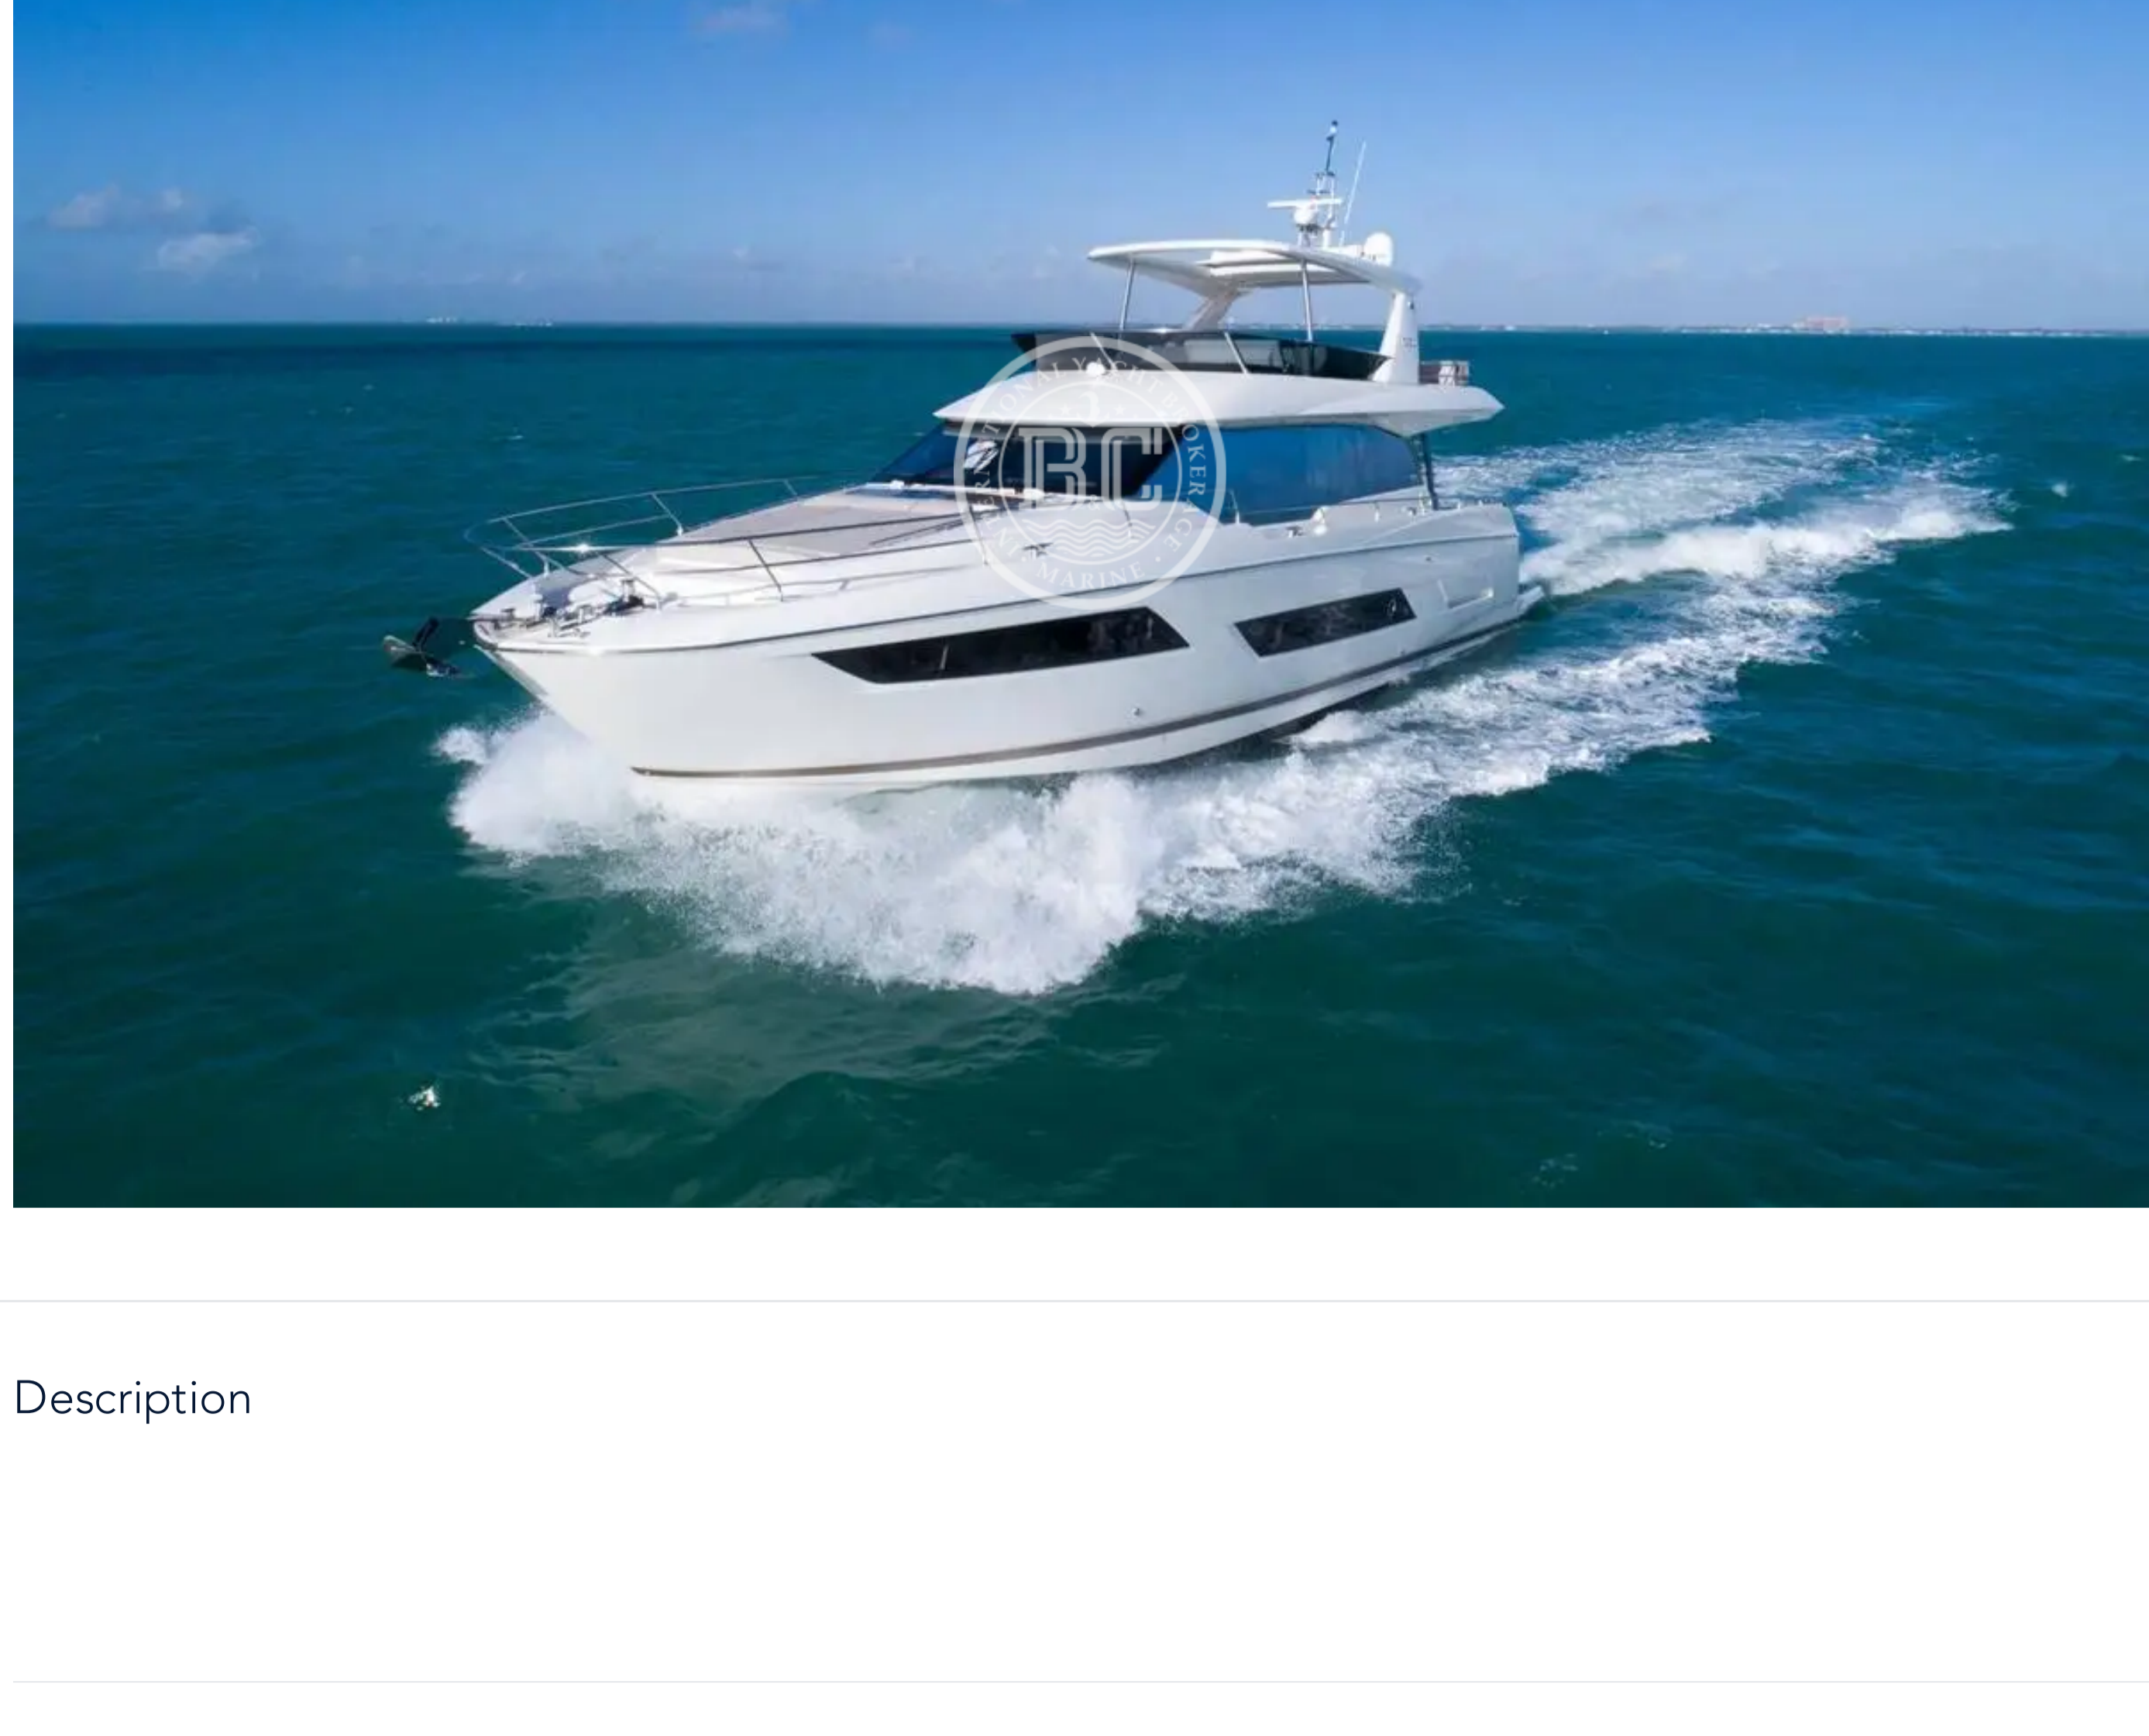

PRESTIGE 680 2019

Builder	Model	Year	Cabins	Length	Beam	Price
PRESTIGE	680	2019	4	21.45	5.30	€ 1,750,000

Description

Specifications

Builder	Model	Year	Length	Beam
PRESTIGE	680	2019	21.45	5.30
Country	Engine	Engine Power	Engine Pcs	Engine Hours
Other	VOLVO PENTA	900 Hp	2	273 h
Max Speed	Fuel Capacity	Fresh Water Capacity	Generator	Invertor
29 Kn	3450 L	760 L	22.5 kW	Yes
Battery Charger	Water Maker	Hyd. Platform	Stabilizer	Radar
Yes	Yes	Yes	Gyro	Yes
Chart Plotter	Satellite	Autopilot	VHF	Bow Thruster
Yes	Yes	Yes	Yes	Yes
Stern Thruster	Air Conditioning	Passerelle	Tender	TV
Yes	Yes	Yes	Yes	Yes
Sound System	Refrigerator	Deep Freezer	Icemaker	Oven
Yes	Yes	Yes	Yes	Yes
Microwave	Dishwasher	Washing Machine	BBQ	
Yes	Yes	Yes	Yes