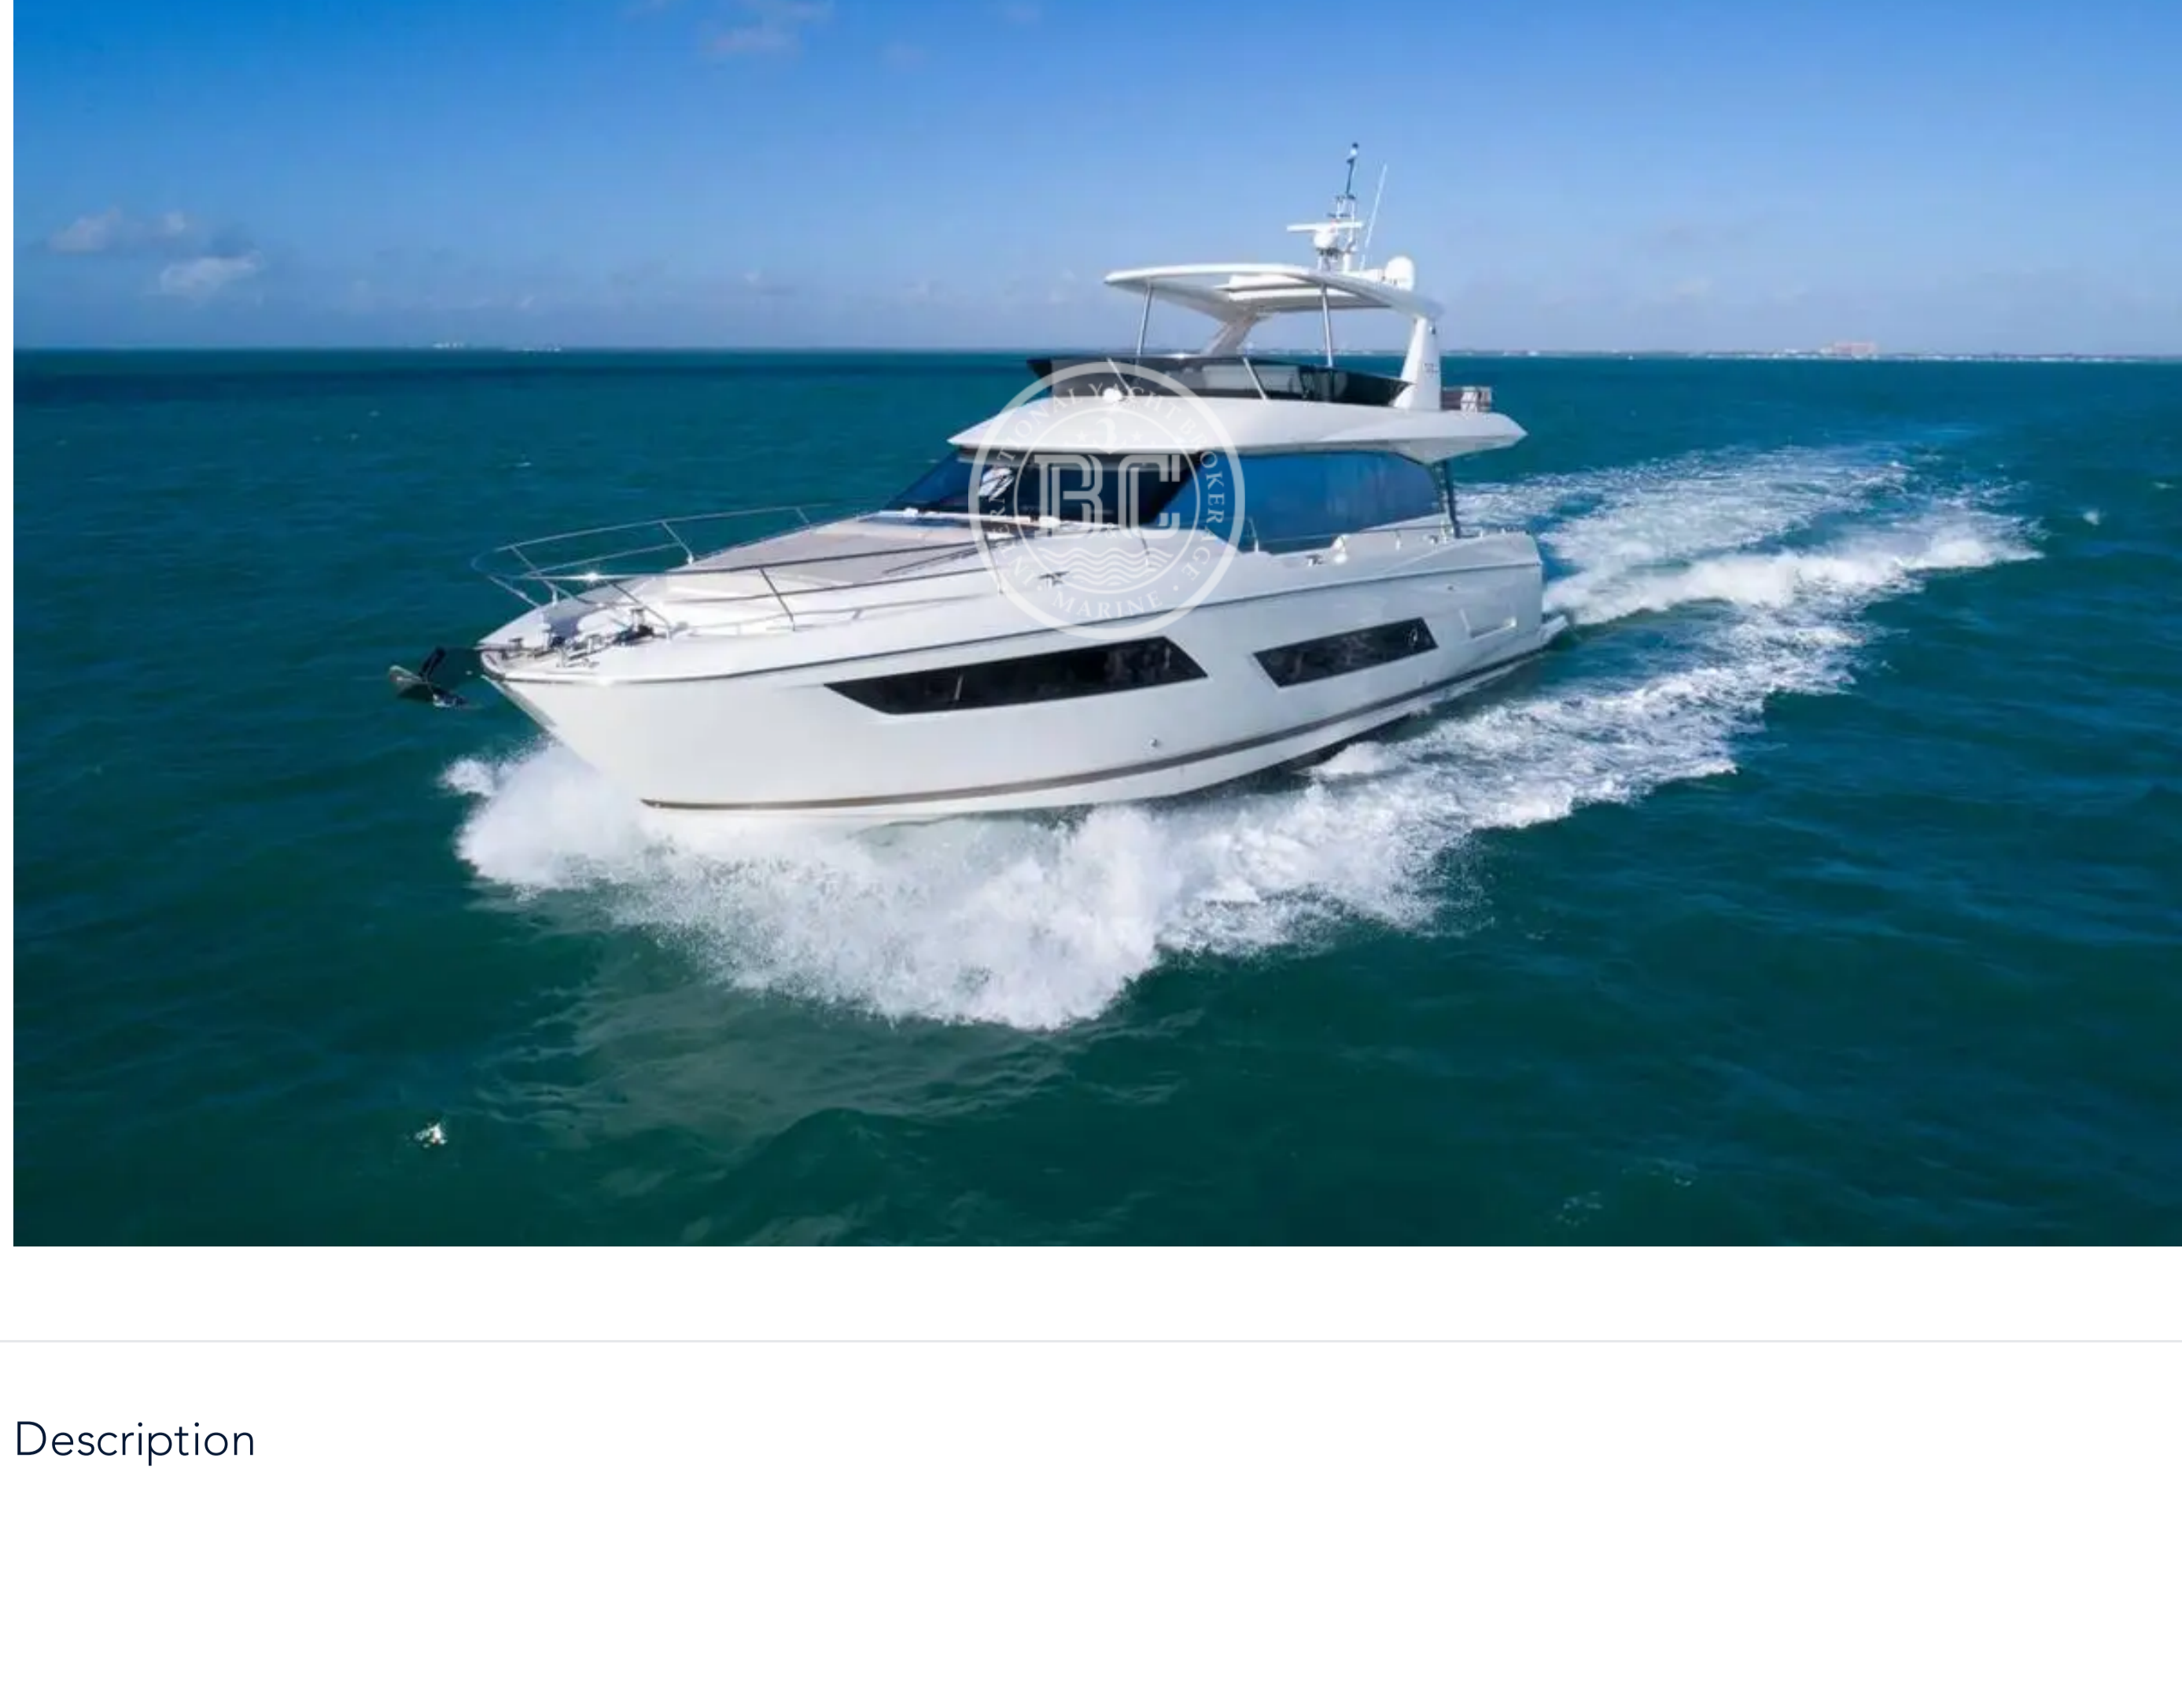

PRESTIGE 680 2019

Builder	Model	Year	Cabins	Length	Beam	Price
PRESTIGE	680	2019	4	21.45	5.30	€ 1,750,000

Description

Specifications

Builder	Model	Year	Length	Beam	
PRESTIGE	680	2019	21.45	5.30	
Country	Other	Engine	Engine Power	Engine Pcs	Engine Hours
		VOLVO PENTA	900 Hp	2	273 h
Max Speed	Fuel Capacity	Fresh Water Capacity	Generator	Invertor	
29 Kn	3450 L	760 L	22.5 kW	Yes	
Battery Charger	Water Maker	Hyd. Platform	Stabilizer	Radar	
Yes	Yes	Yes	Gyro	Yes	
Chart Plotter	Satellite	Autopilot	VHF	Bow Thruster	
Yes	Yes	Yes	Yes	Yes	
Stern Thruster	Air Conditioning	Passerelle	Tender	TV	
Yes	Yes	Yes	Yes	Yes	
Sound System	Refrigerator	Deep Freezer	Icemaker	Oven	
Yes	Yes	Yes	Yes	Yes	
Microwave	Dishwasher	Washing Machine	BBQ		
Yes	Yes	Yes	Yes		