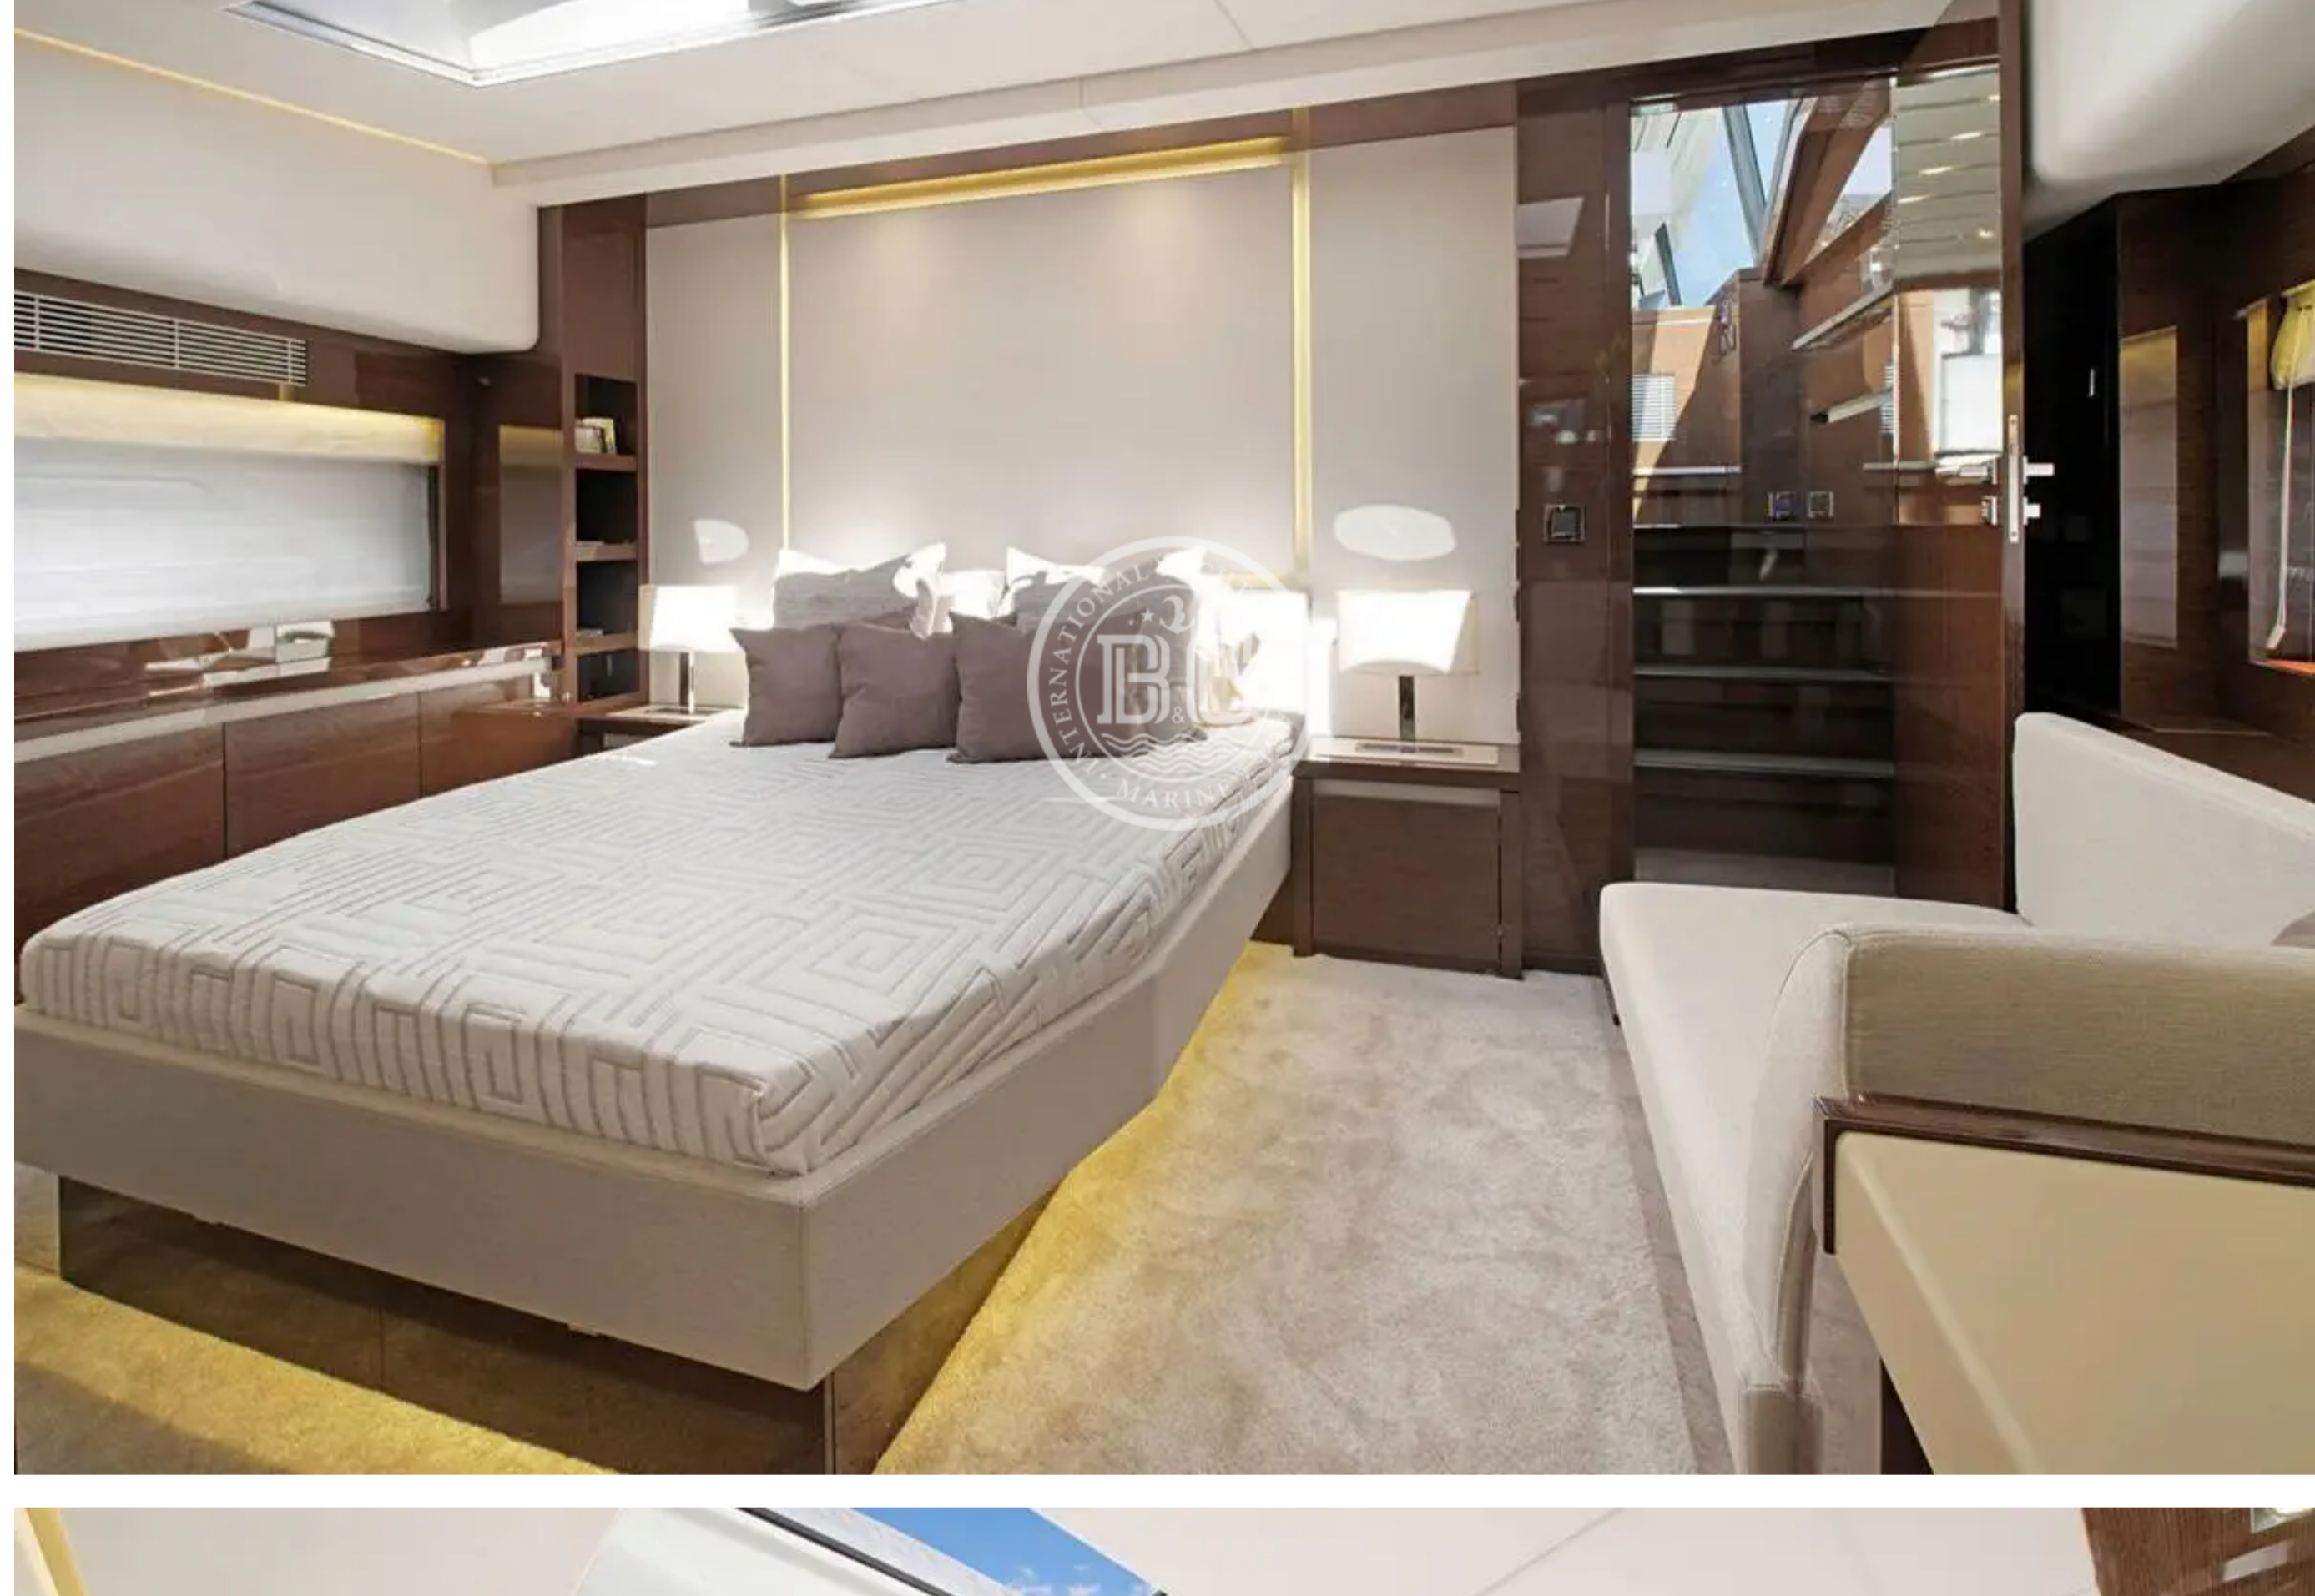

PRESTIGE 680 2019

Builder	Model	Year	Cabins	Length	Beam	Price
PRESTIGE	680	2019	4	21.45	5.30	€ 1,750,000

Description

Specifications

Builder	Model	Year	Length	Beam	
PRESTIGE	680	2019	21.45	5.30	
Country	Other	Engine	Engine Power	Engine Pcs	Engine Hours
		VOLVO PENTA	900 Hp	2	273 h
Max Speed	Fuel Capacity	Fresh Water Capacity	Generator	Invertor	
29 Kn	3450 L	760 L	22.5 kW	Yes	
Battery Charger	Water Maker	Hyd. Platform	Stabilizer	Radar	
Yes	Yes	Yes	Gyro	Yes	
Chart Plotter	Satellite	Autopilot	VHF	Bow Thruster	
Yes	Yes	Yes	Yes	Yes	
Stern Thruster	Air Conditioning	Passerelle	Tender	TV	
Yes	Yes	Yes	Yes	Yes	
Sound System	Refrigerator	Deep Freezer	Icemaker	Oven	
Yes	Yes	Yes	Yes	Yes	
Microwave	Dishwasher	Washing Machine	BBQ		
Yes	Yes	Yes	Yes		