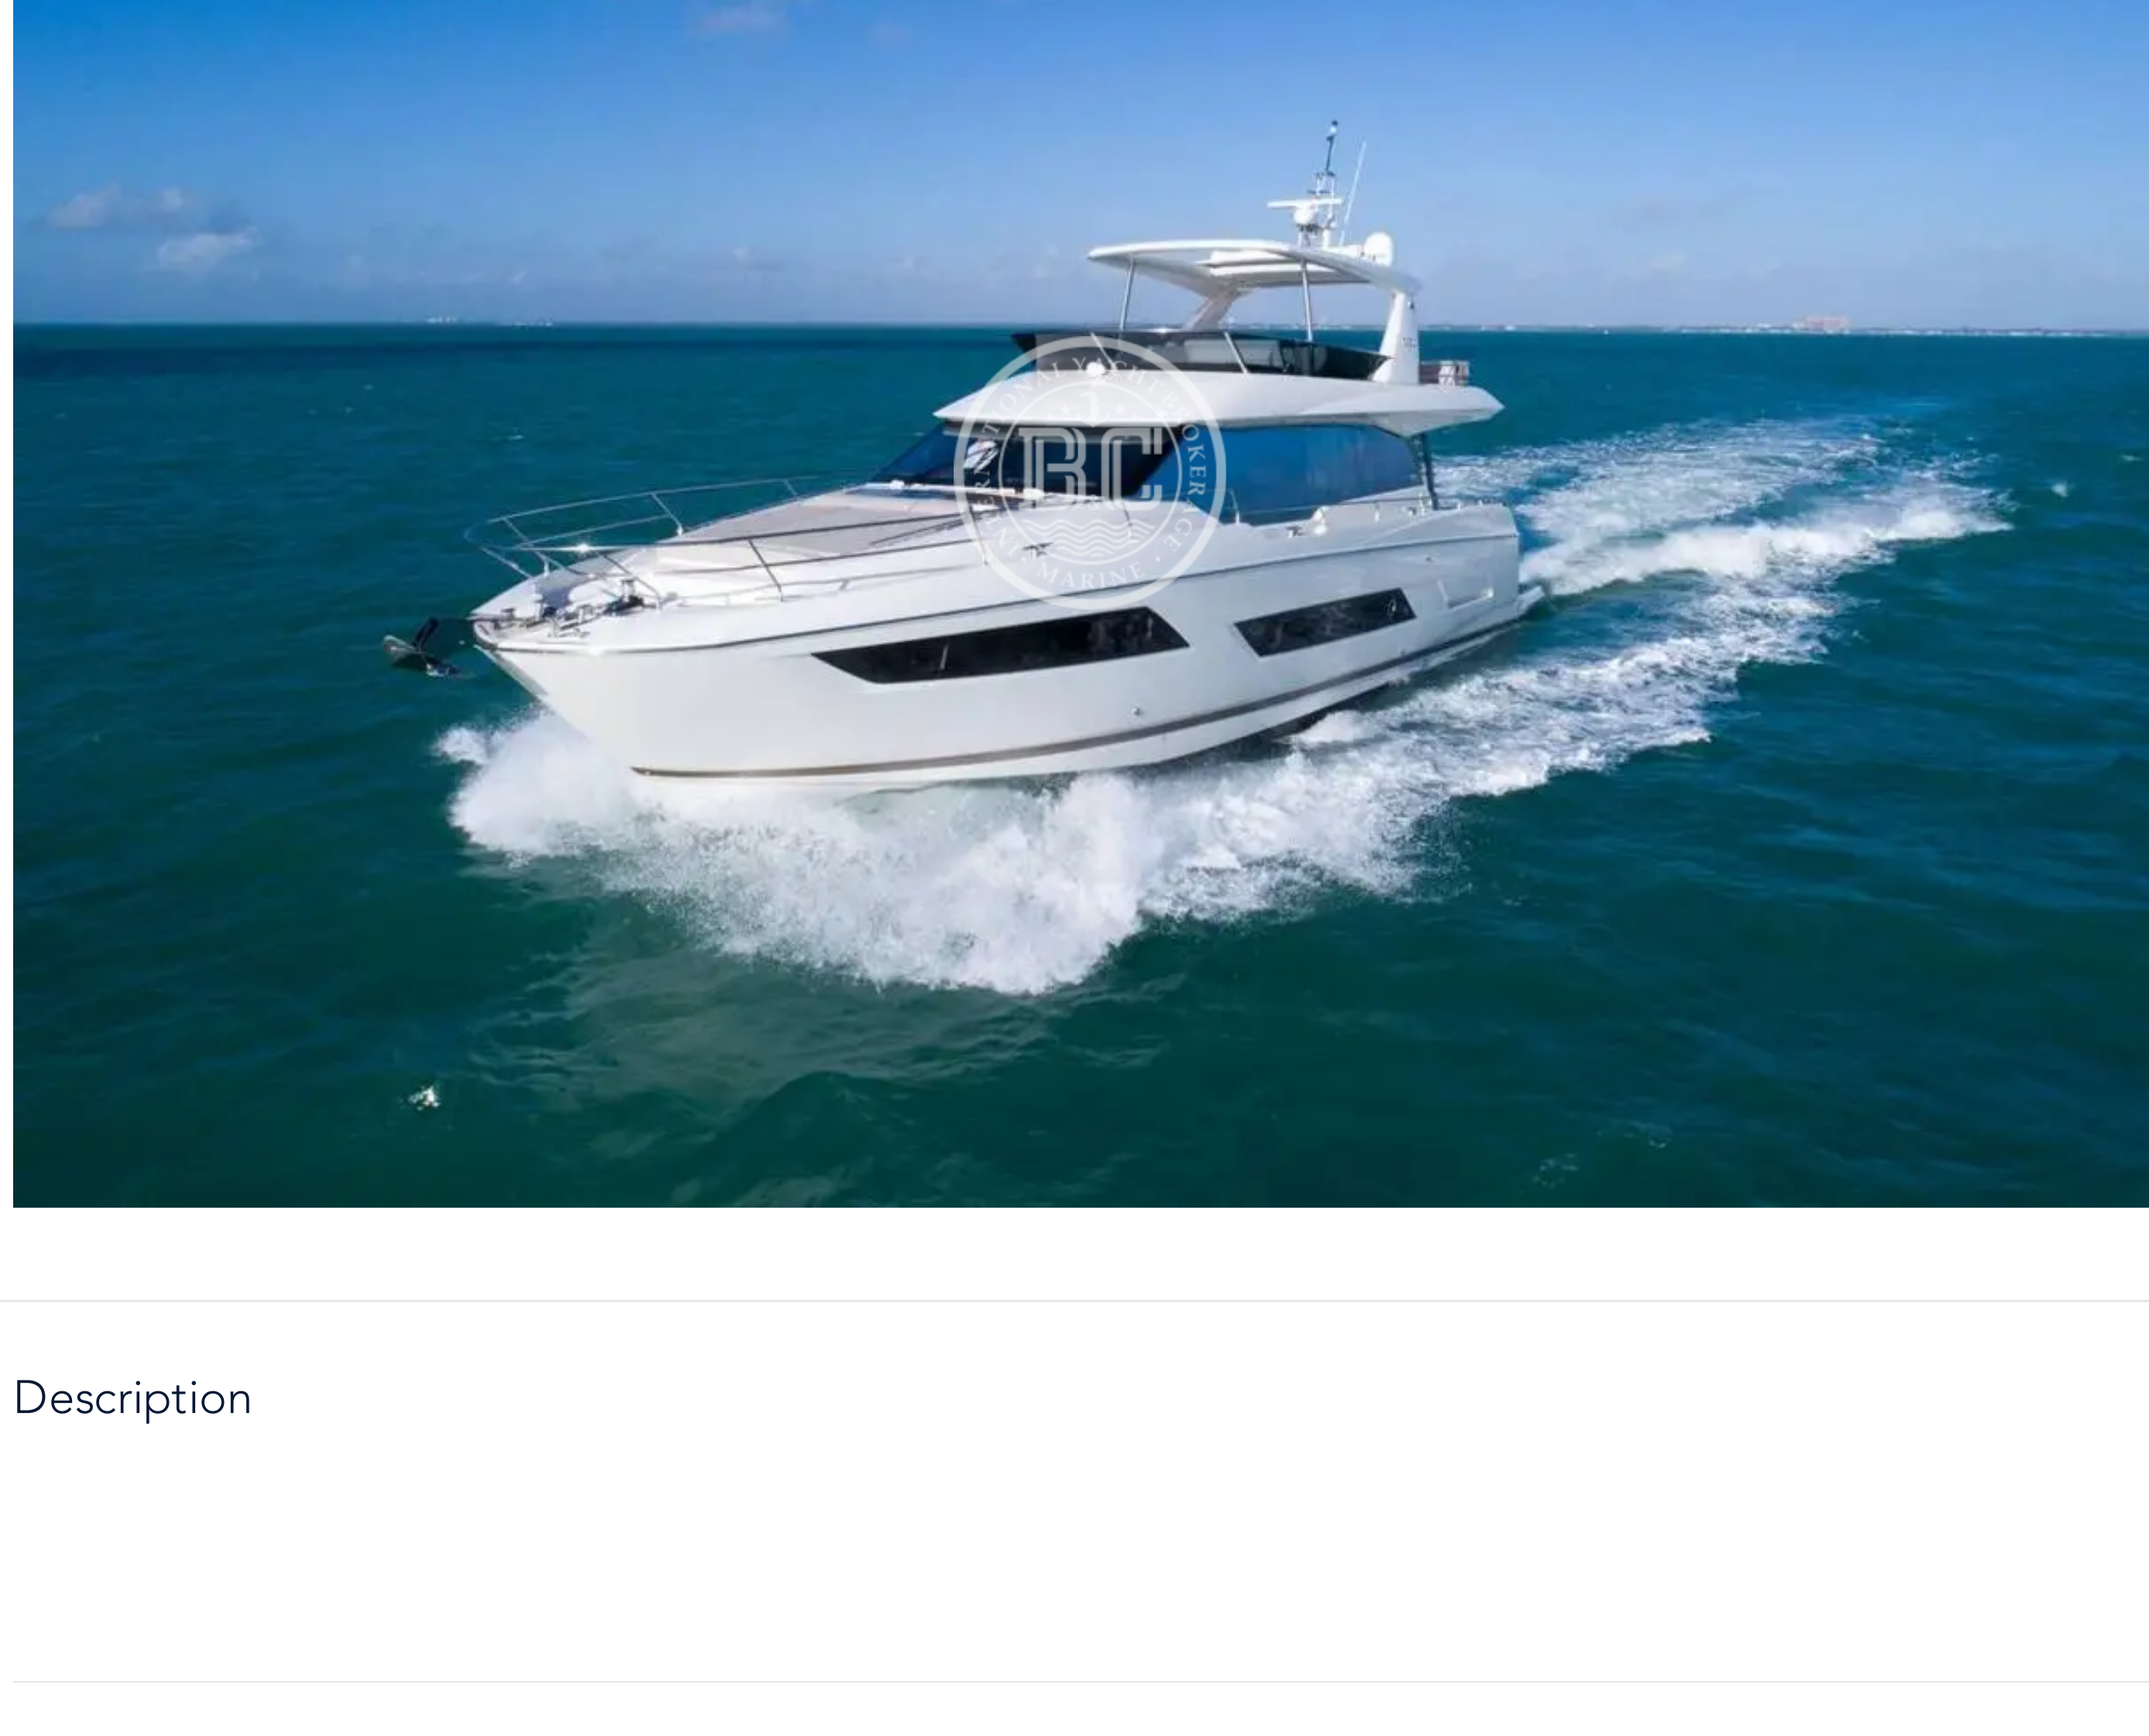

PRESTIGE 680 2019

Builder	Model	Year	Cabins	Length	Beam	Price
PRESTIGE	680	2019	4	21.45	5.30	€ 1,750,000

Description

Specifications

Builder	Model	Year	Length	Beam	
PRESTIGE	680	2019	21.45	5.30	
Country	Other	Engine	Engine Power	Engine Pcs	Engine Hours
		VOLVO PENTA	900 Hp	2	273 h
Max Speed	Fuel Capacity	Fresh Water Capacity	Generator	Invertor	
29 Kn	3450 L	760 L	22.5 kW	Yes	
Battery Charger	Water Maker	Hyd. Platform	Stabilizer	Radar	
Yes	Yes	Yes	Gyro	Yes	
Chart Plotter	Satellite	Autopilot	VHF	Bow Thruster	
Yes	Yes	Yes	Yes	Yes	
Stern Thruster	Air Conditioning	Passerelle	Tender	TV	
Yes	Yes	Yes	Yes	Yes	
Sound System	Refrigerator	Deep Freezer	Icemaker	Oven	
Yes	Yes	Yes	Yes	Yes	
Microwave	Dishwasher	Washing Machine	BBQ		
Yes	Yes	Yes	Yes