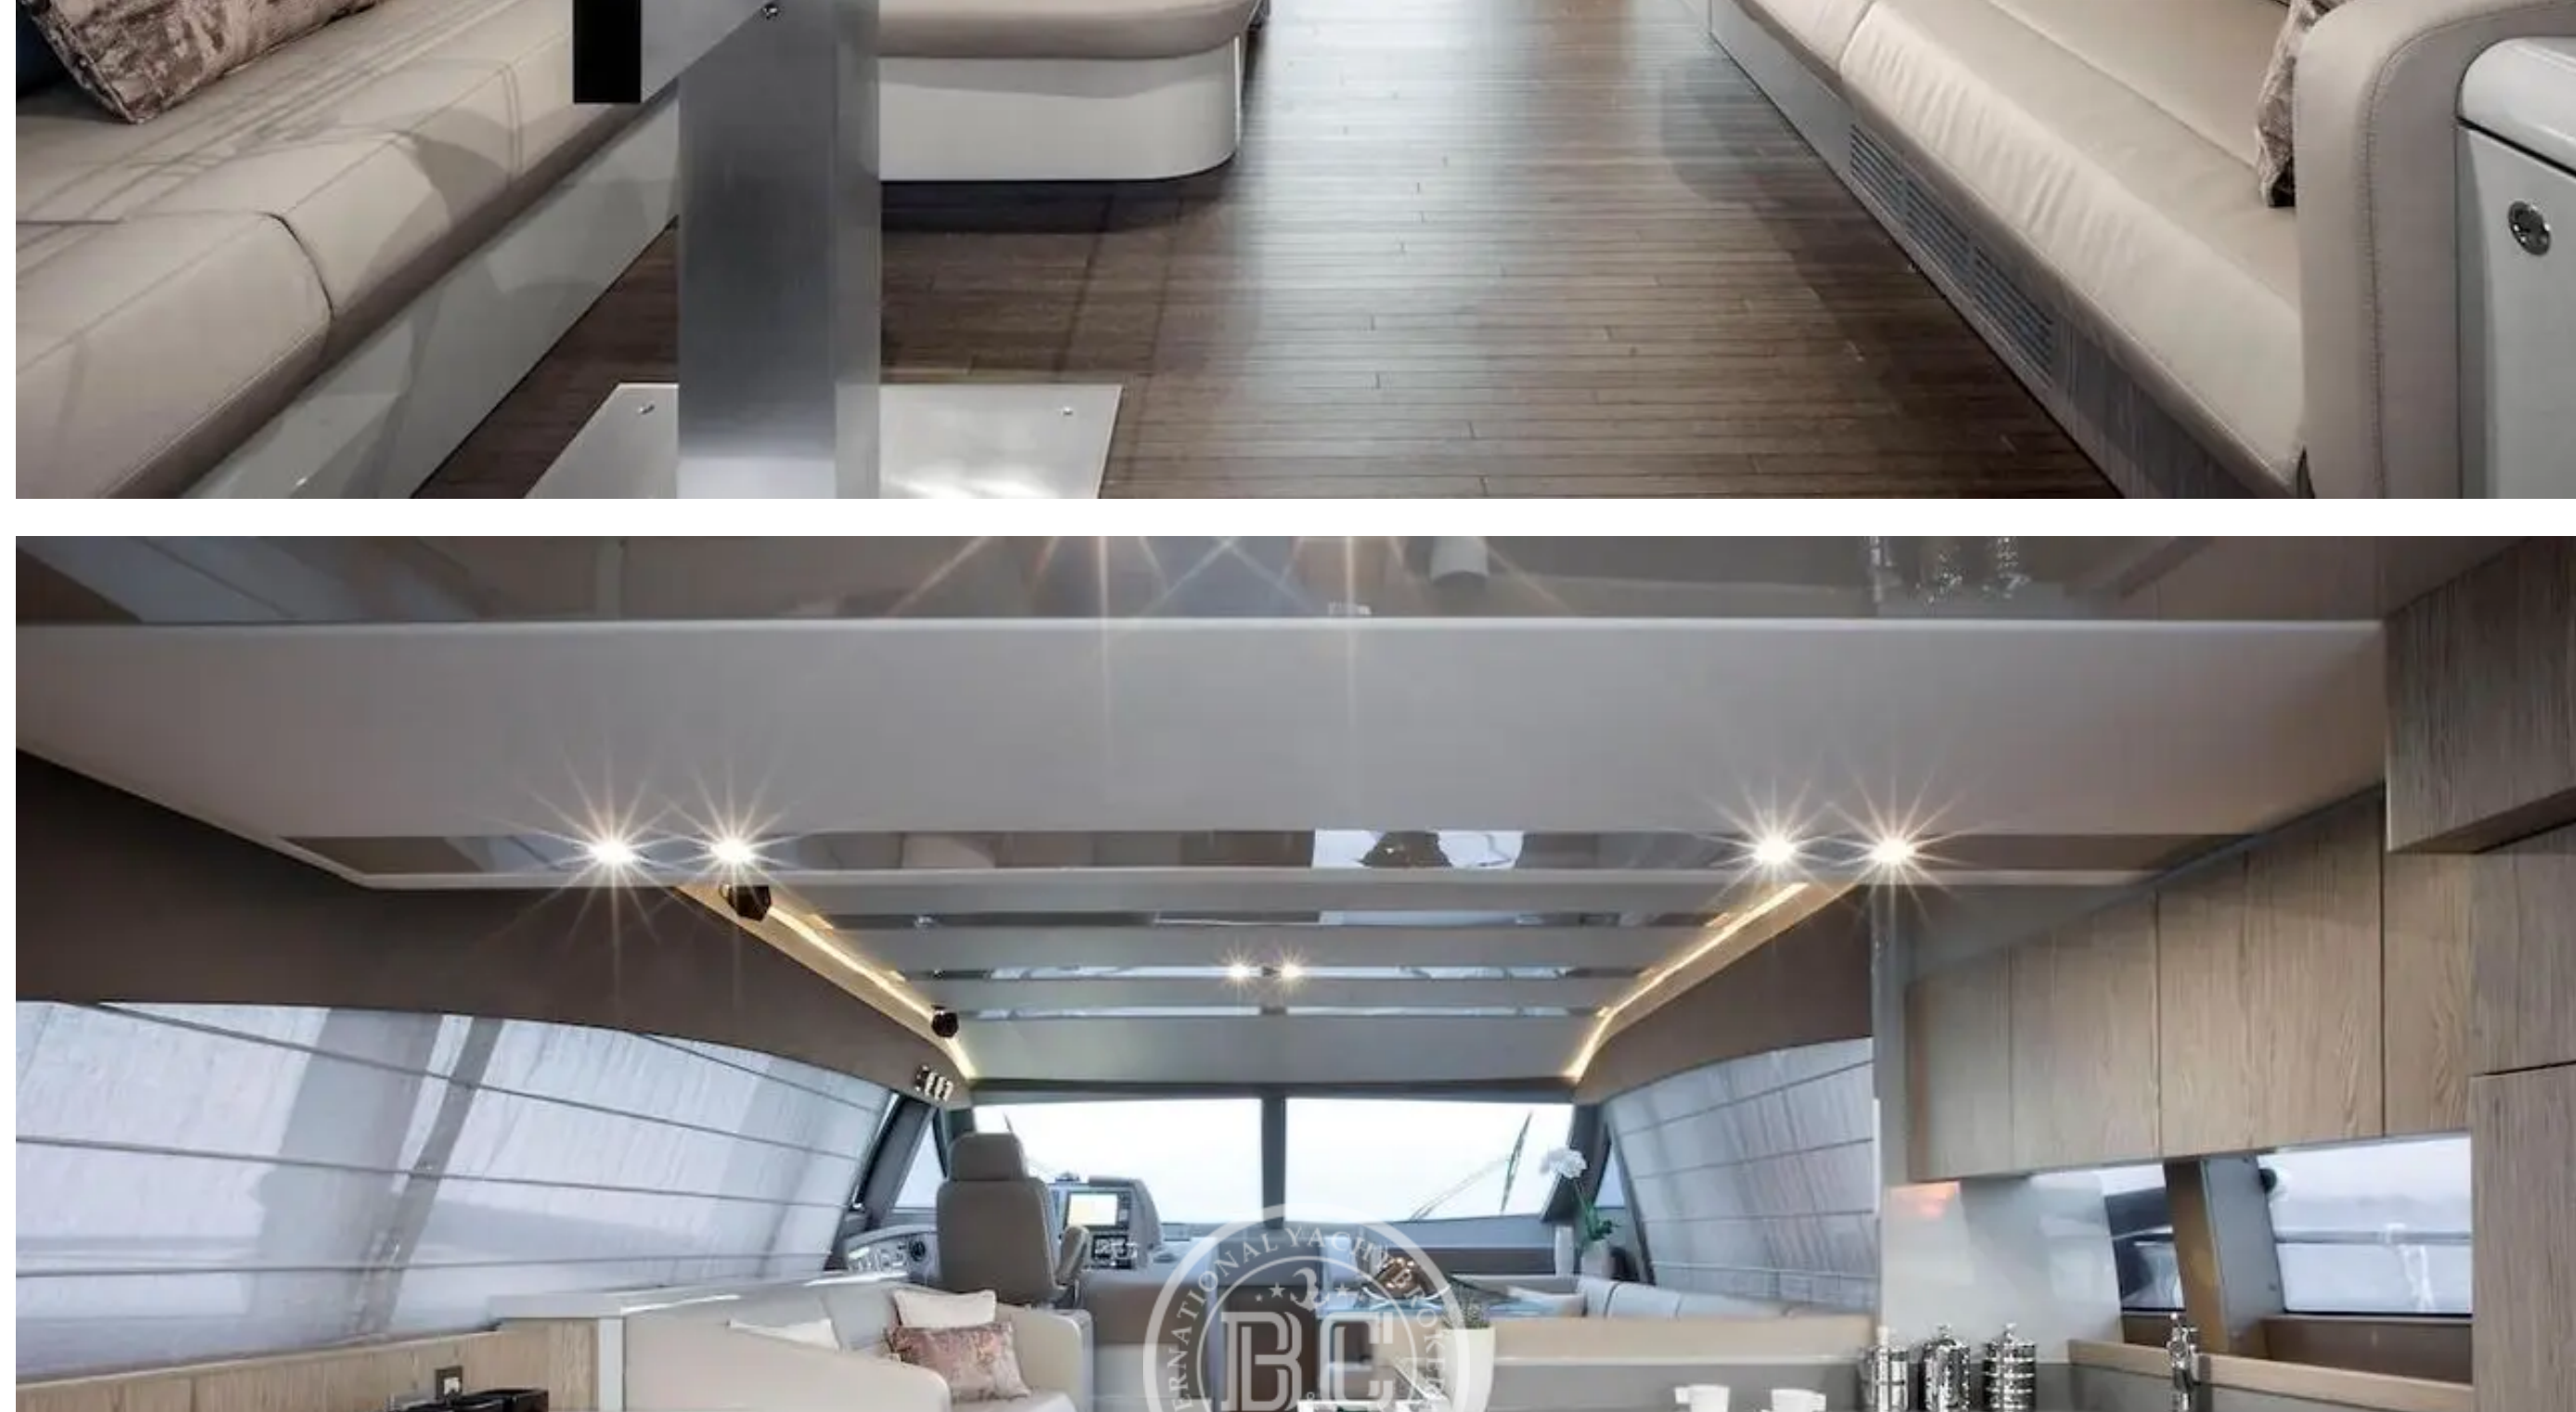

+905374431311
+90 533 514 50 42

info@bcmarin.com
B&C Marine İstmarina Kartal / Istanbul