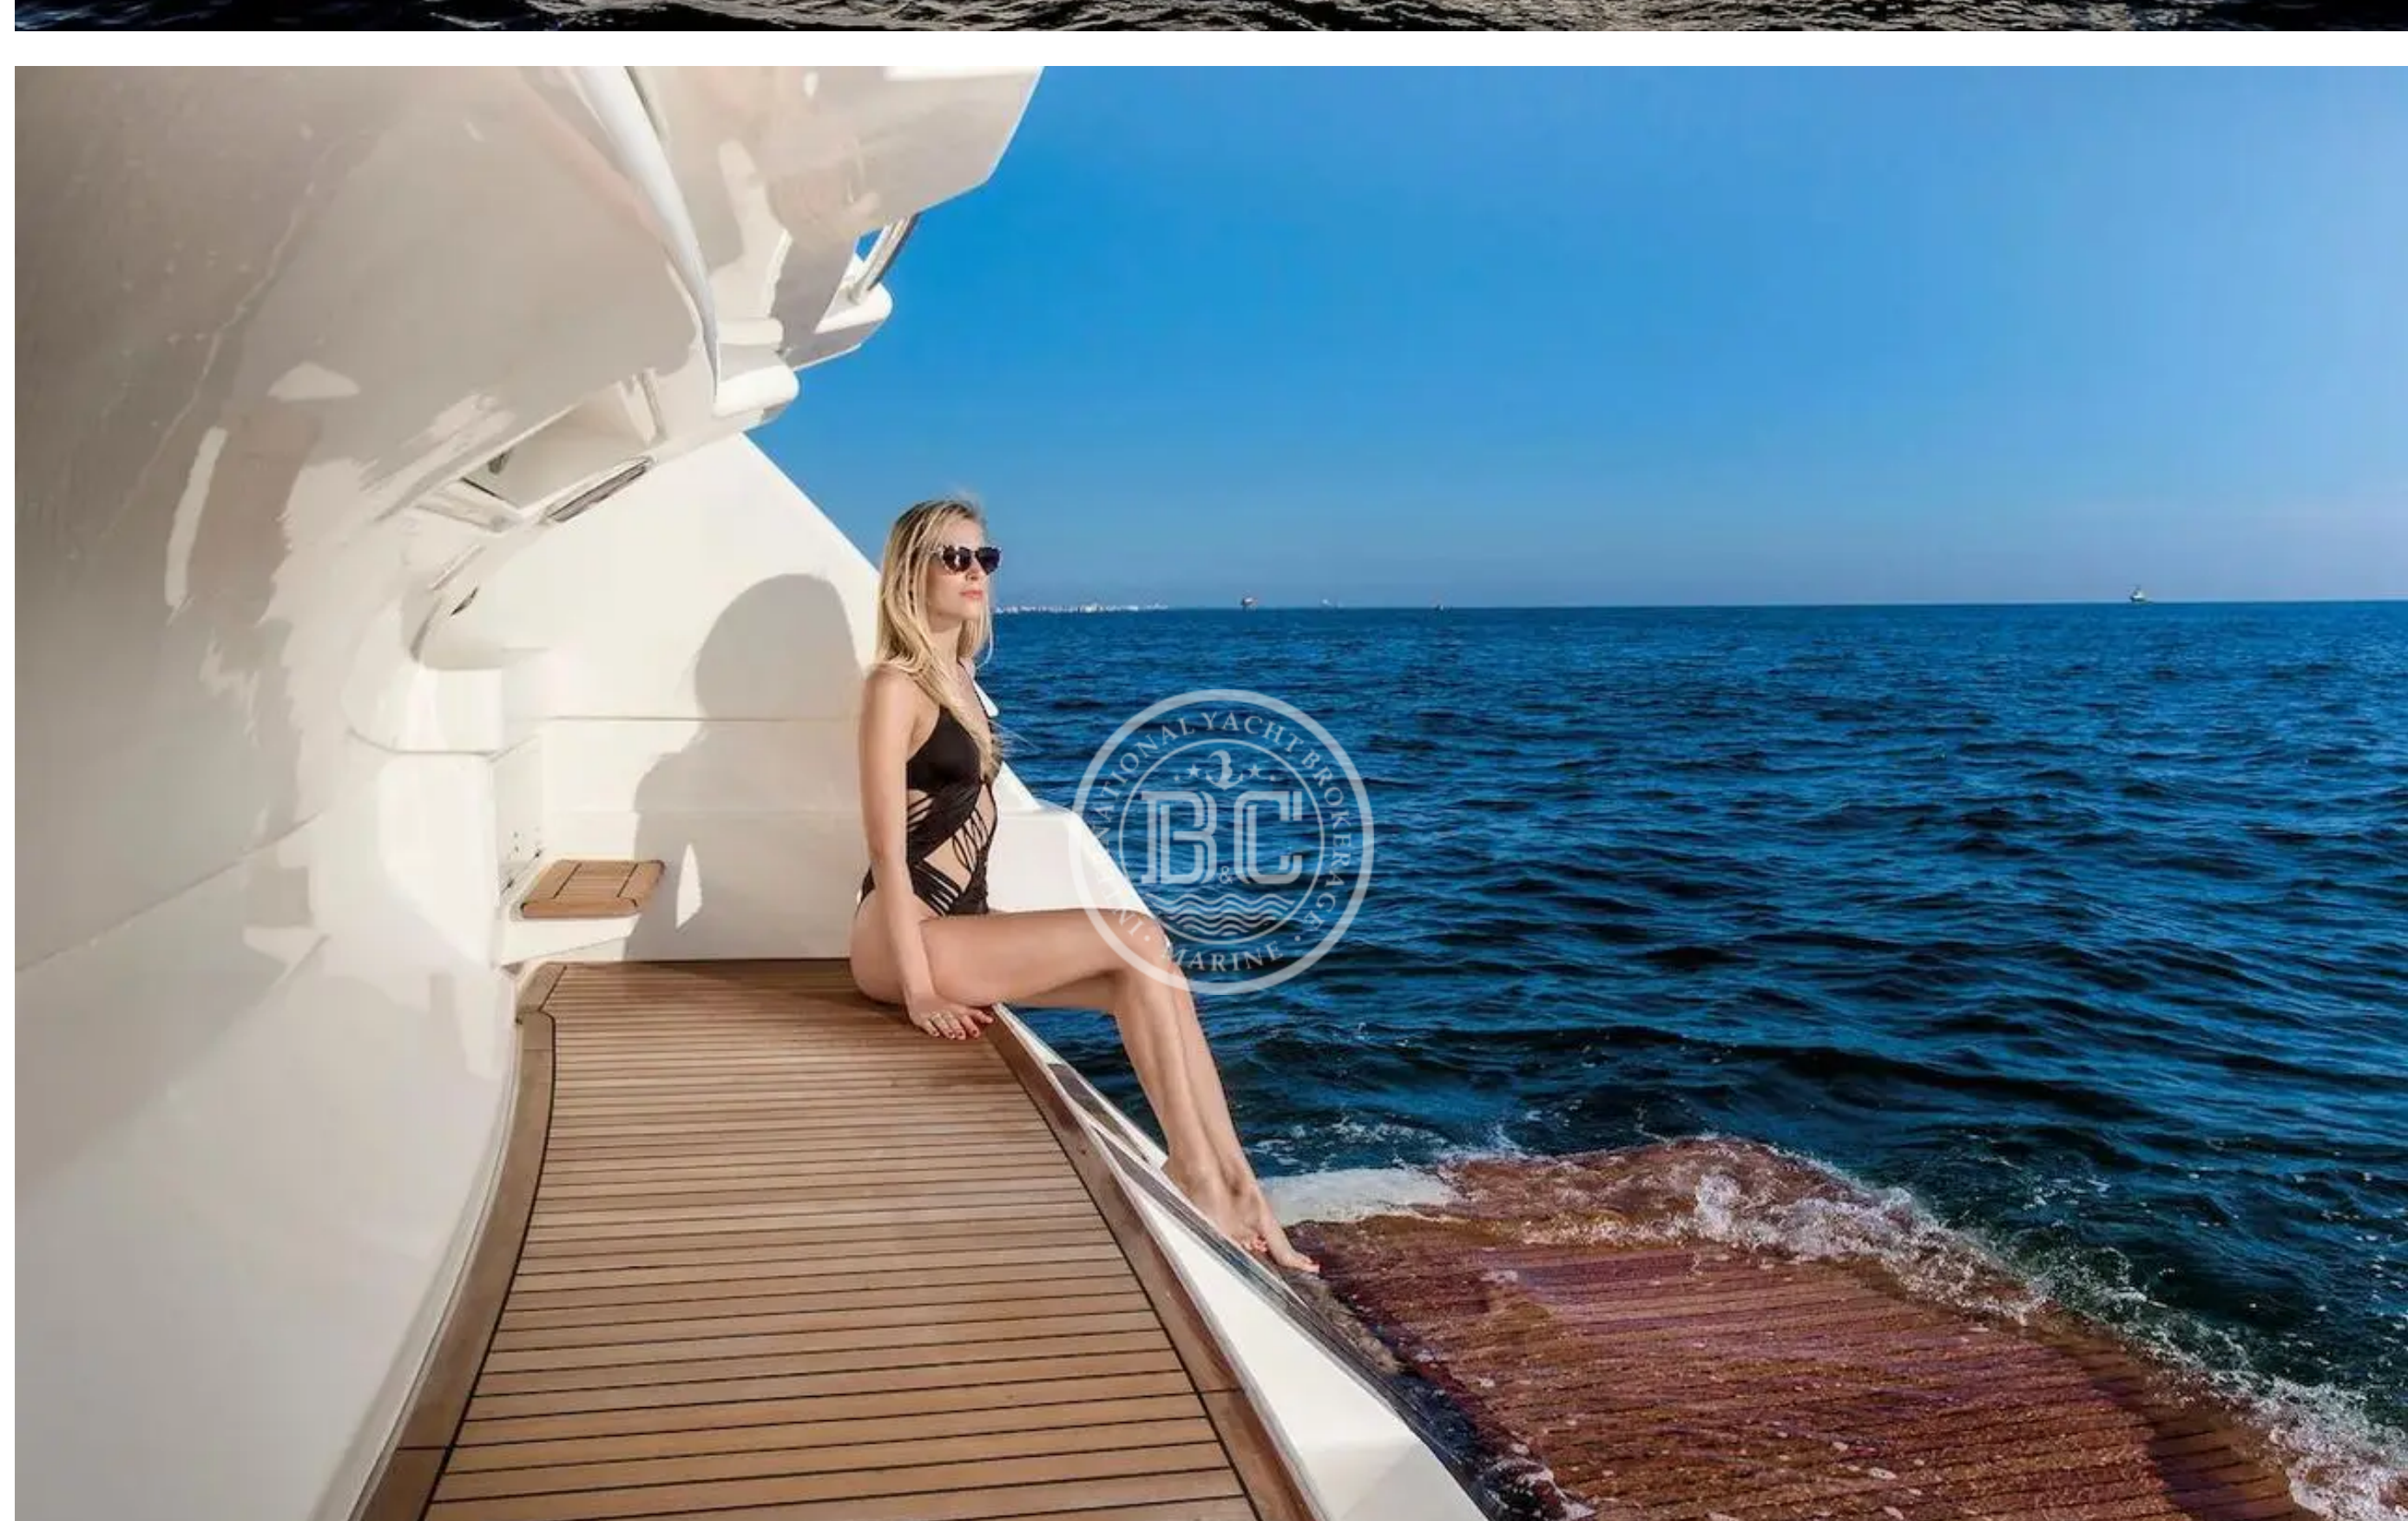

+905374431311
+90 533 514 50 42

info@bcmarin.com
B&C Marine İstmarina Kartal / Istanbul