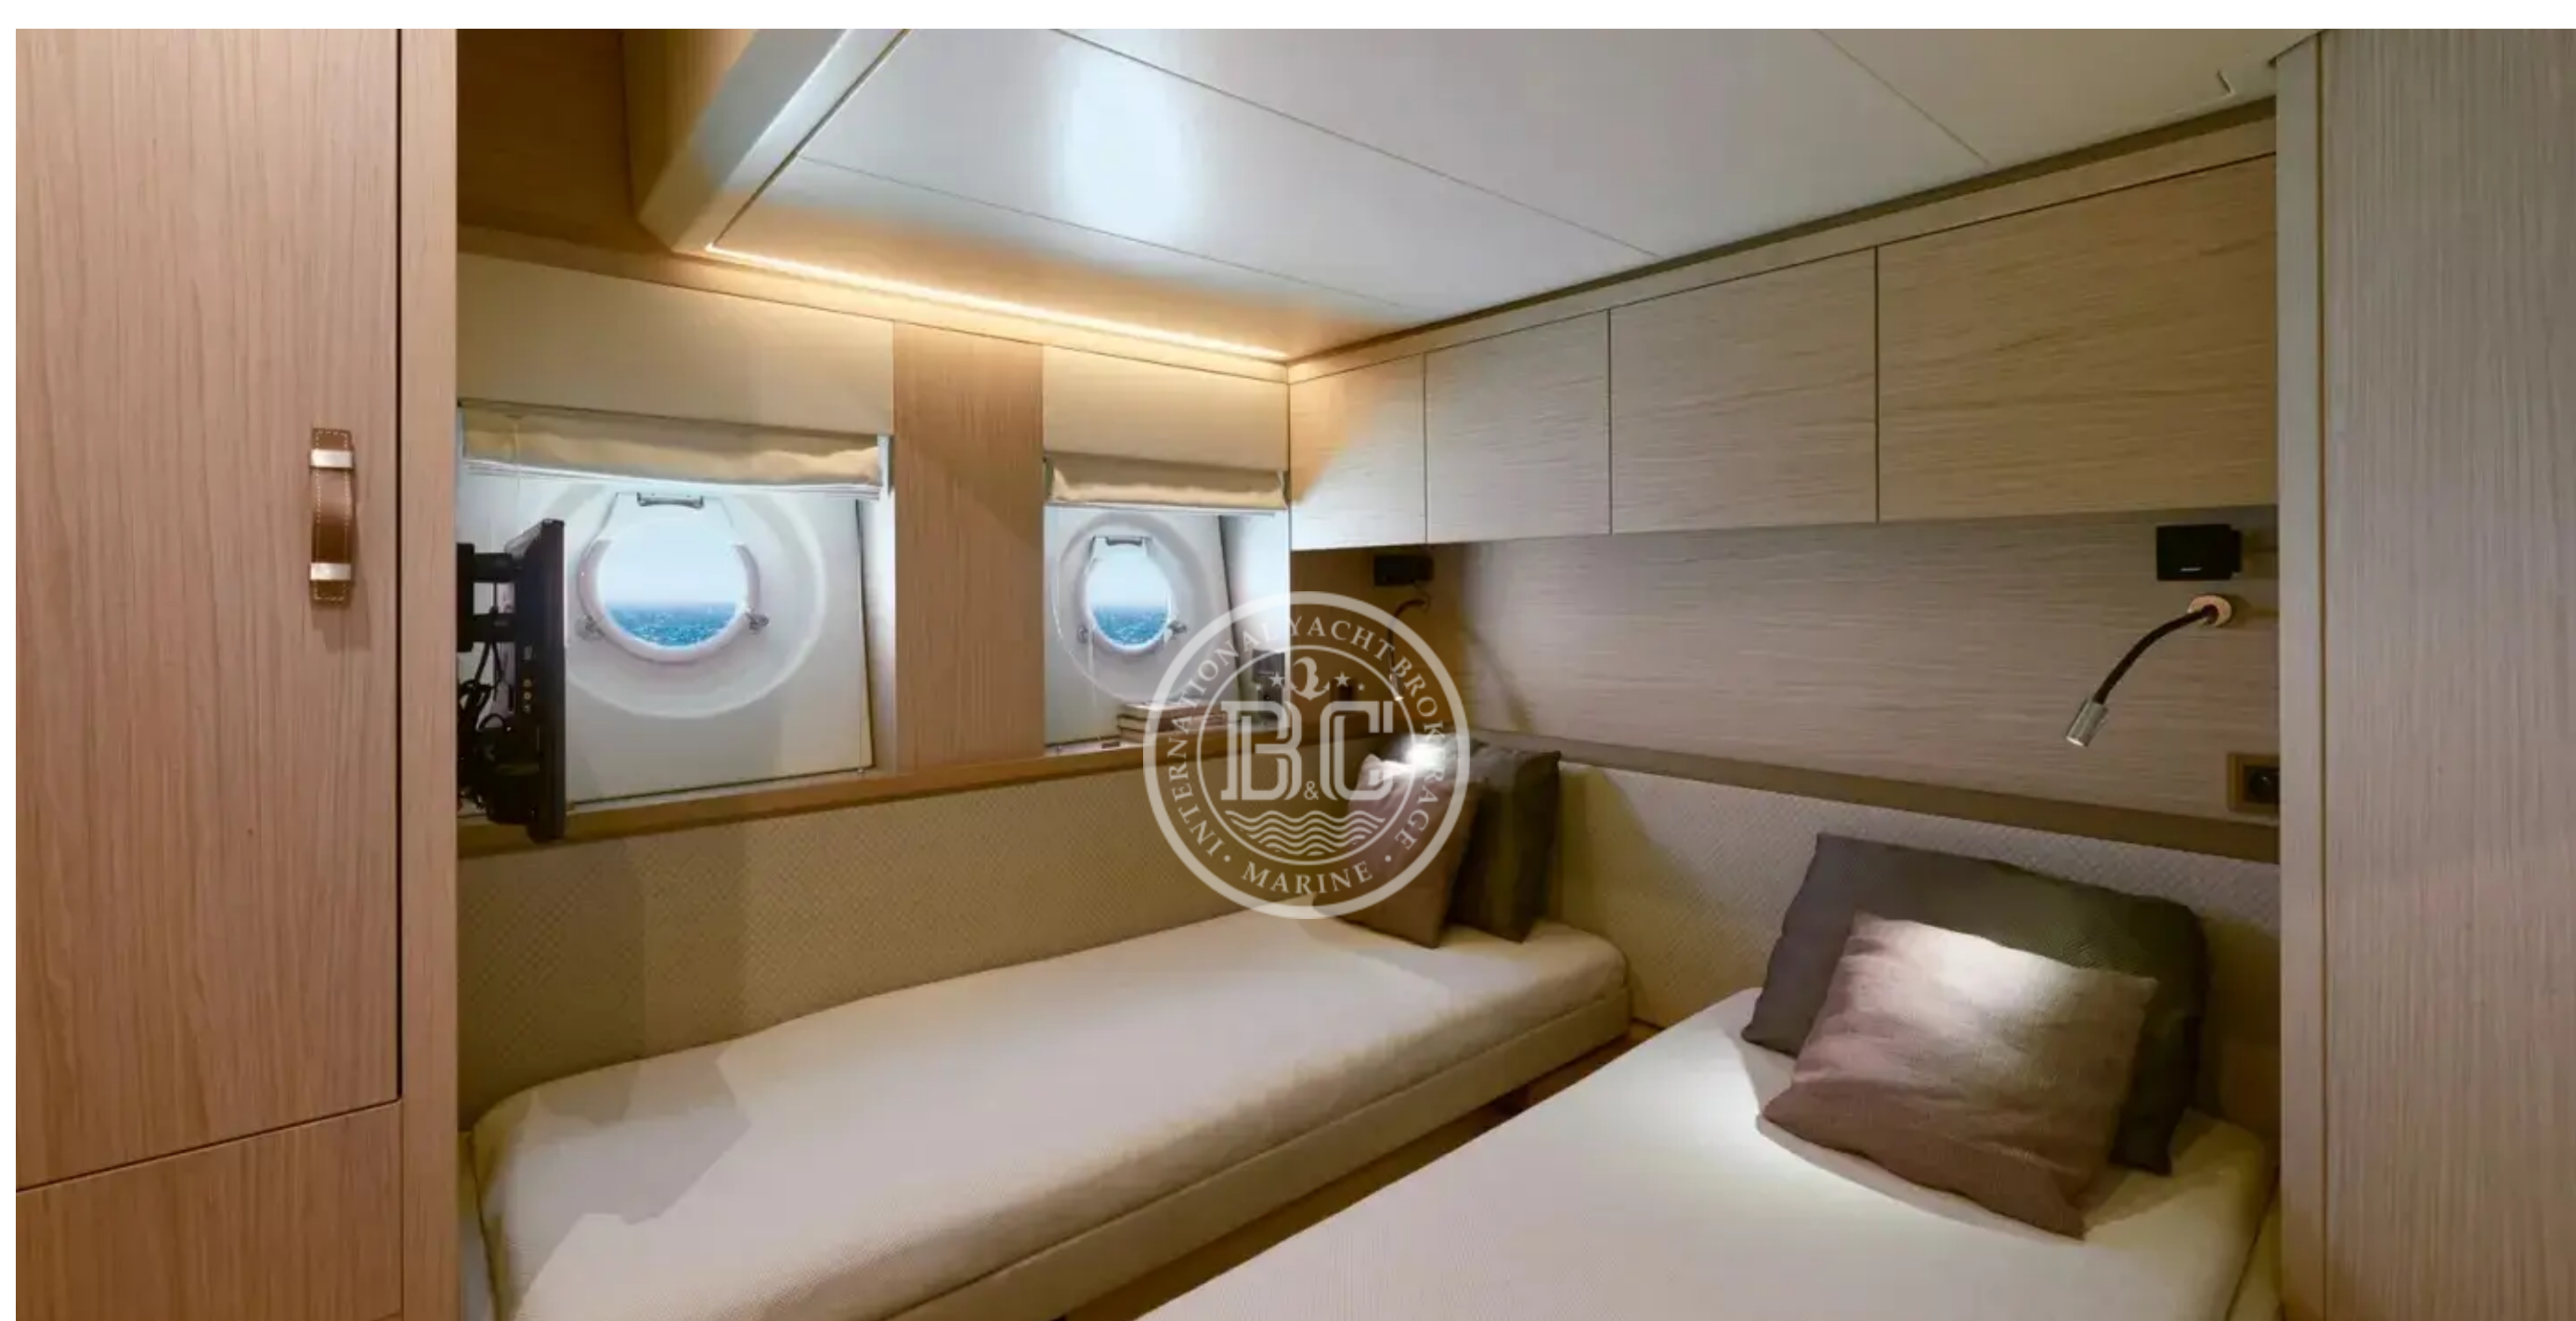

BENETEAU MONTE CARLO 6 2019

Builder	Model	Year	Cabins	Length	Beam	Price
BENETEAU	MONTE CARLO 6	2019	3	18.35 m	4.88 m	€ 995,000

Description

Specifications

Builder	Model	Year	Length	Beam
BENETEAU	MONTE CARLO 6	2019	18.35 m	4.88 m
Country	Engine	Engine Power	Engine Pcs	Engine Hours
Other	CUMMINS	600 Hp	2	350 h
Max Speed	Fuel Capacity	Fresh Water Capacity	Generator	Inverter
25 Kn	2200 L	800 L	Yes	Yes
Battery Charger	Water Maker	Stabilizer	Radar	Chart Plotter
Yes	Yes	Seakeeper	Yes	Yes
Autopilot	VHF	Bow Thruster	Air Conditioning	Passerelle
Yes	Yes	Yes	Yes	Yes
TV	Sound System	Refrigerator	Deep Freezer	Oven
Yes	Yes	Yes	Yes	Yes
Microwave	Dishwasher	Washing Machine	BBQ	
Yes	Yes	Yes	Yes	