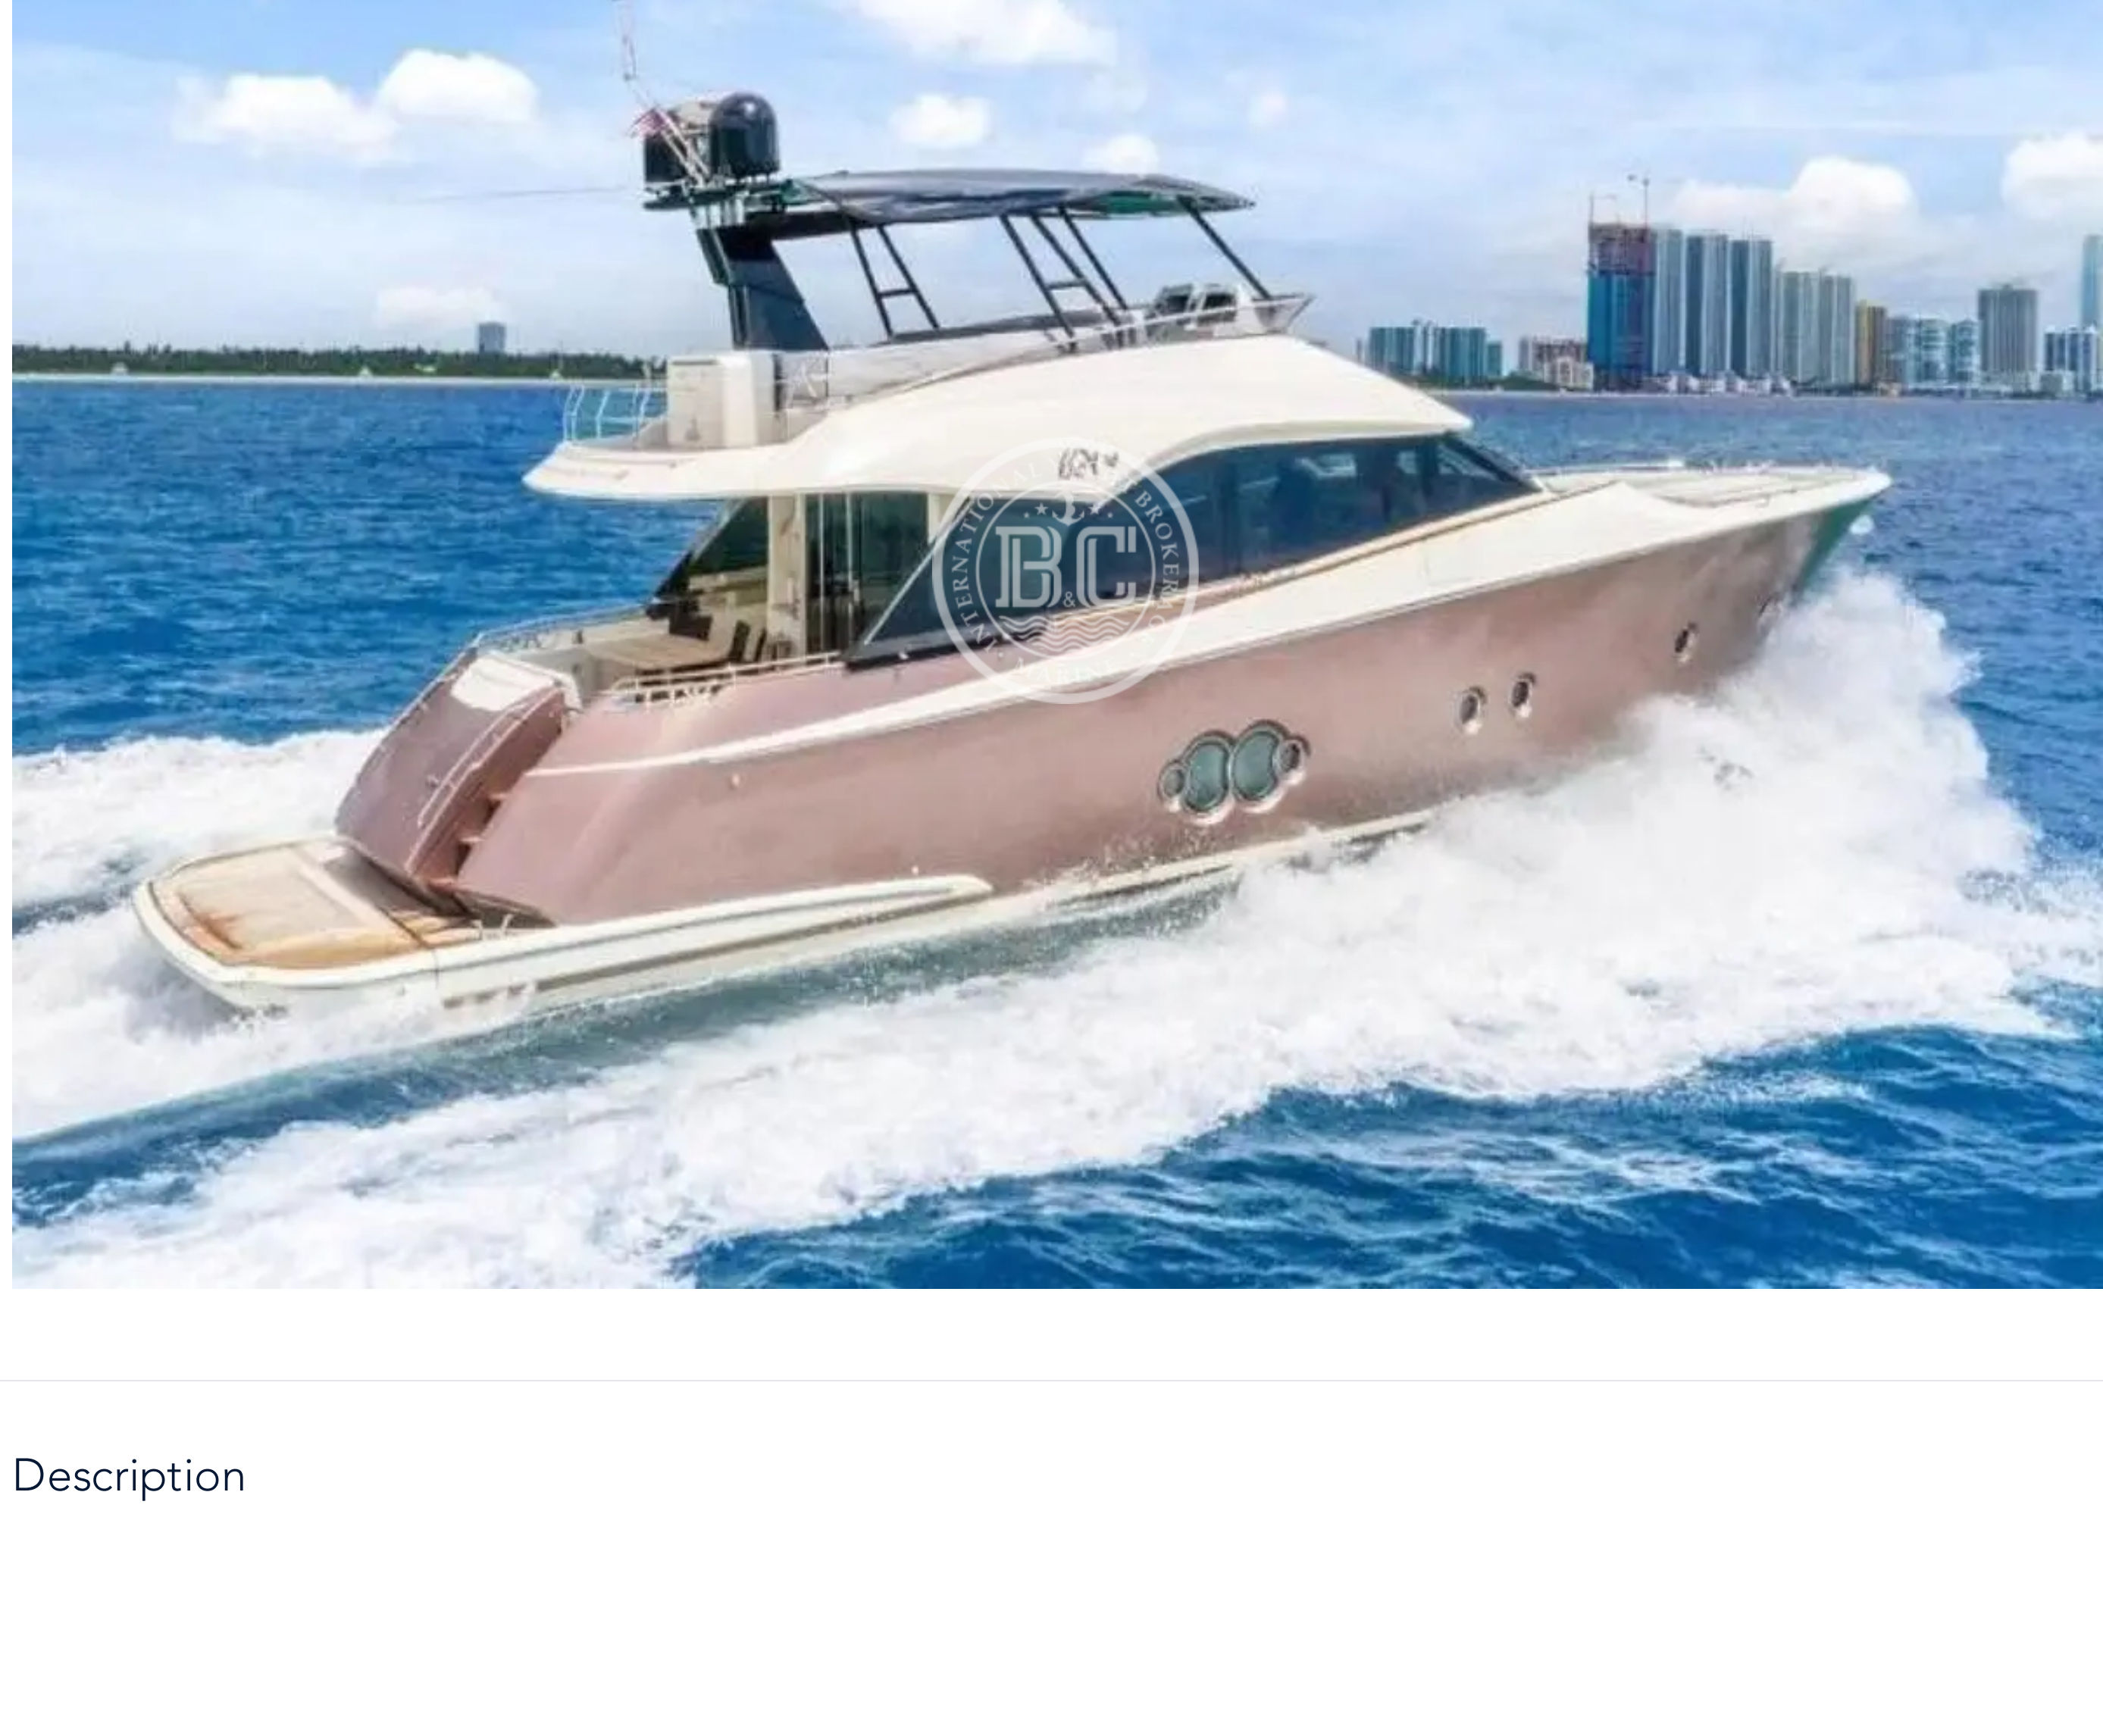

MCY MONTE CARLO 65 2015

Builder	Model	Year	Cabins	Length	Beam	Price
MCY	MONTE CARLO 65	2015	3	19.82 m	5.20 m	€ 1,100,000

Description

Specifications

Builder	Model	Year	Length	Beam
MCY	MONTE CARLO 65	2015	19.82 m	5.20 m
Country	Engine	Engine Power	Engine Pcs	Engine Hours
Other	MAN	1000 Hp	2	980
Max Speed	Fuel Capacity	Fresh Water Capacity	Generator	Invertor
31 Kn	3500 L	750 L	2x 20 kW	Yes
Battery Charger	Water Maker	Hyd. Platform	Stabilizer	Radar
Yes	Yes	Yes	Yes	Yes
Chart Plotter	Satellite	Autopilot	VHF	Bow Thruster
Yes	Yes	Yes	Yes	Yes
Stern Thruster	Air Conditioning	Passerelle	Tender	TV
Yes	Yes	Yes	Yes	Yes
Sound System	Refrigerator	Deep Freezer	Icemaker	Oven
Yes	Yes	Yes	Yes	Yes
Microwave	Dishwasher	Washing Machine	BBQ	
Yes	Yes	Yes	Yes	