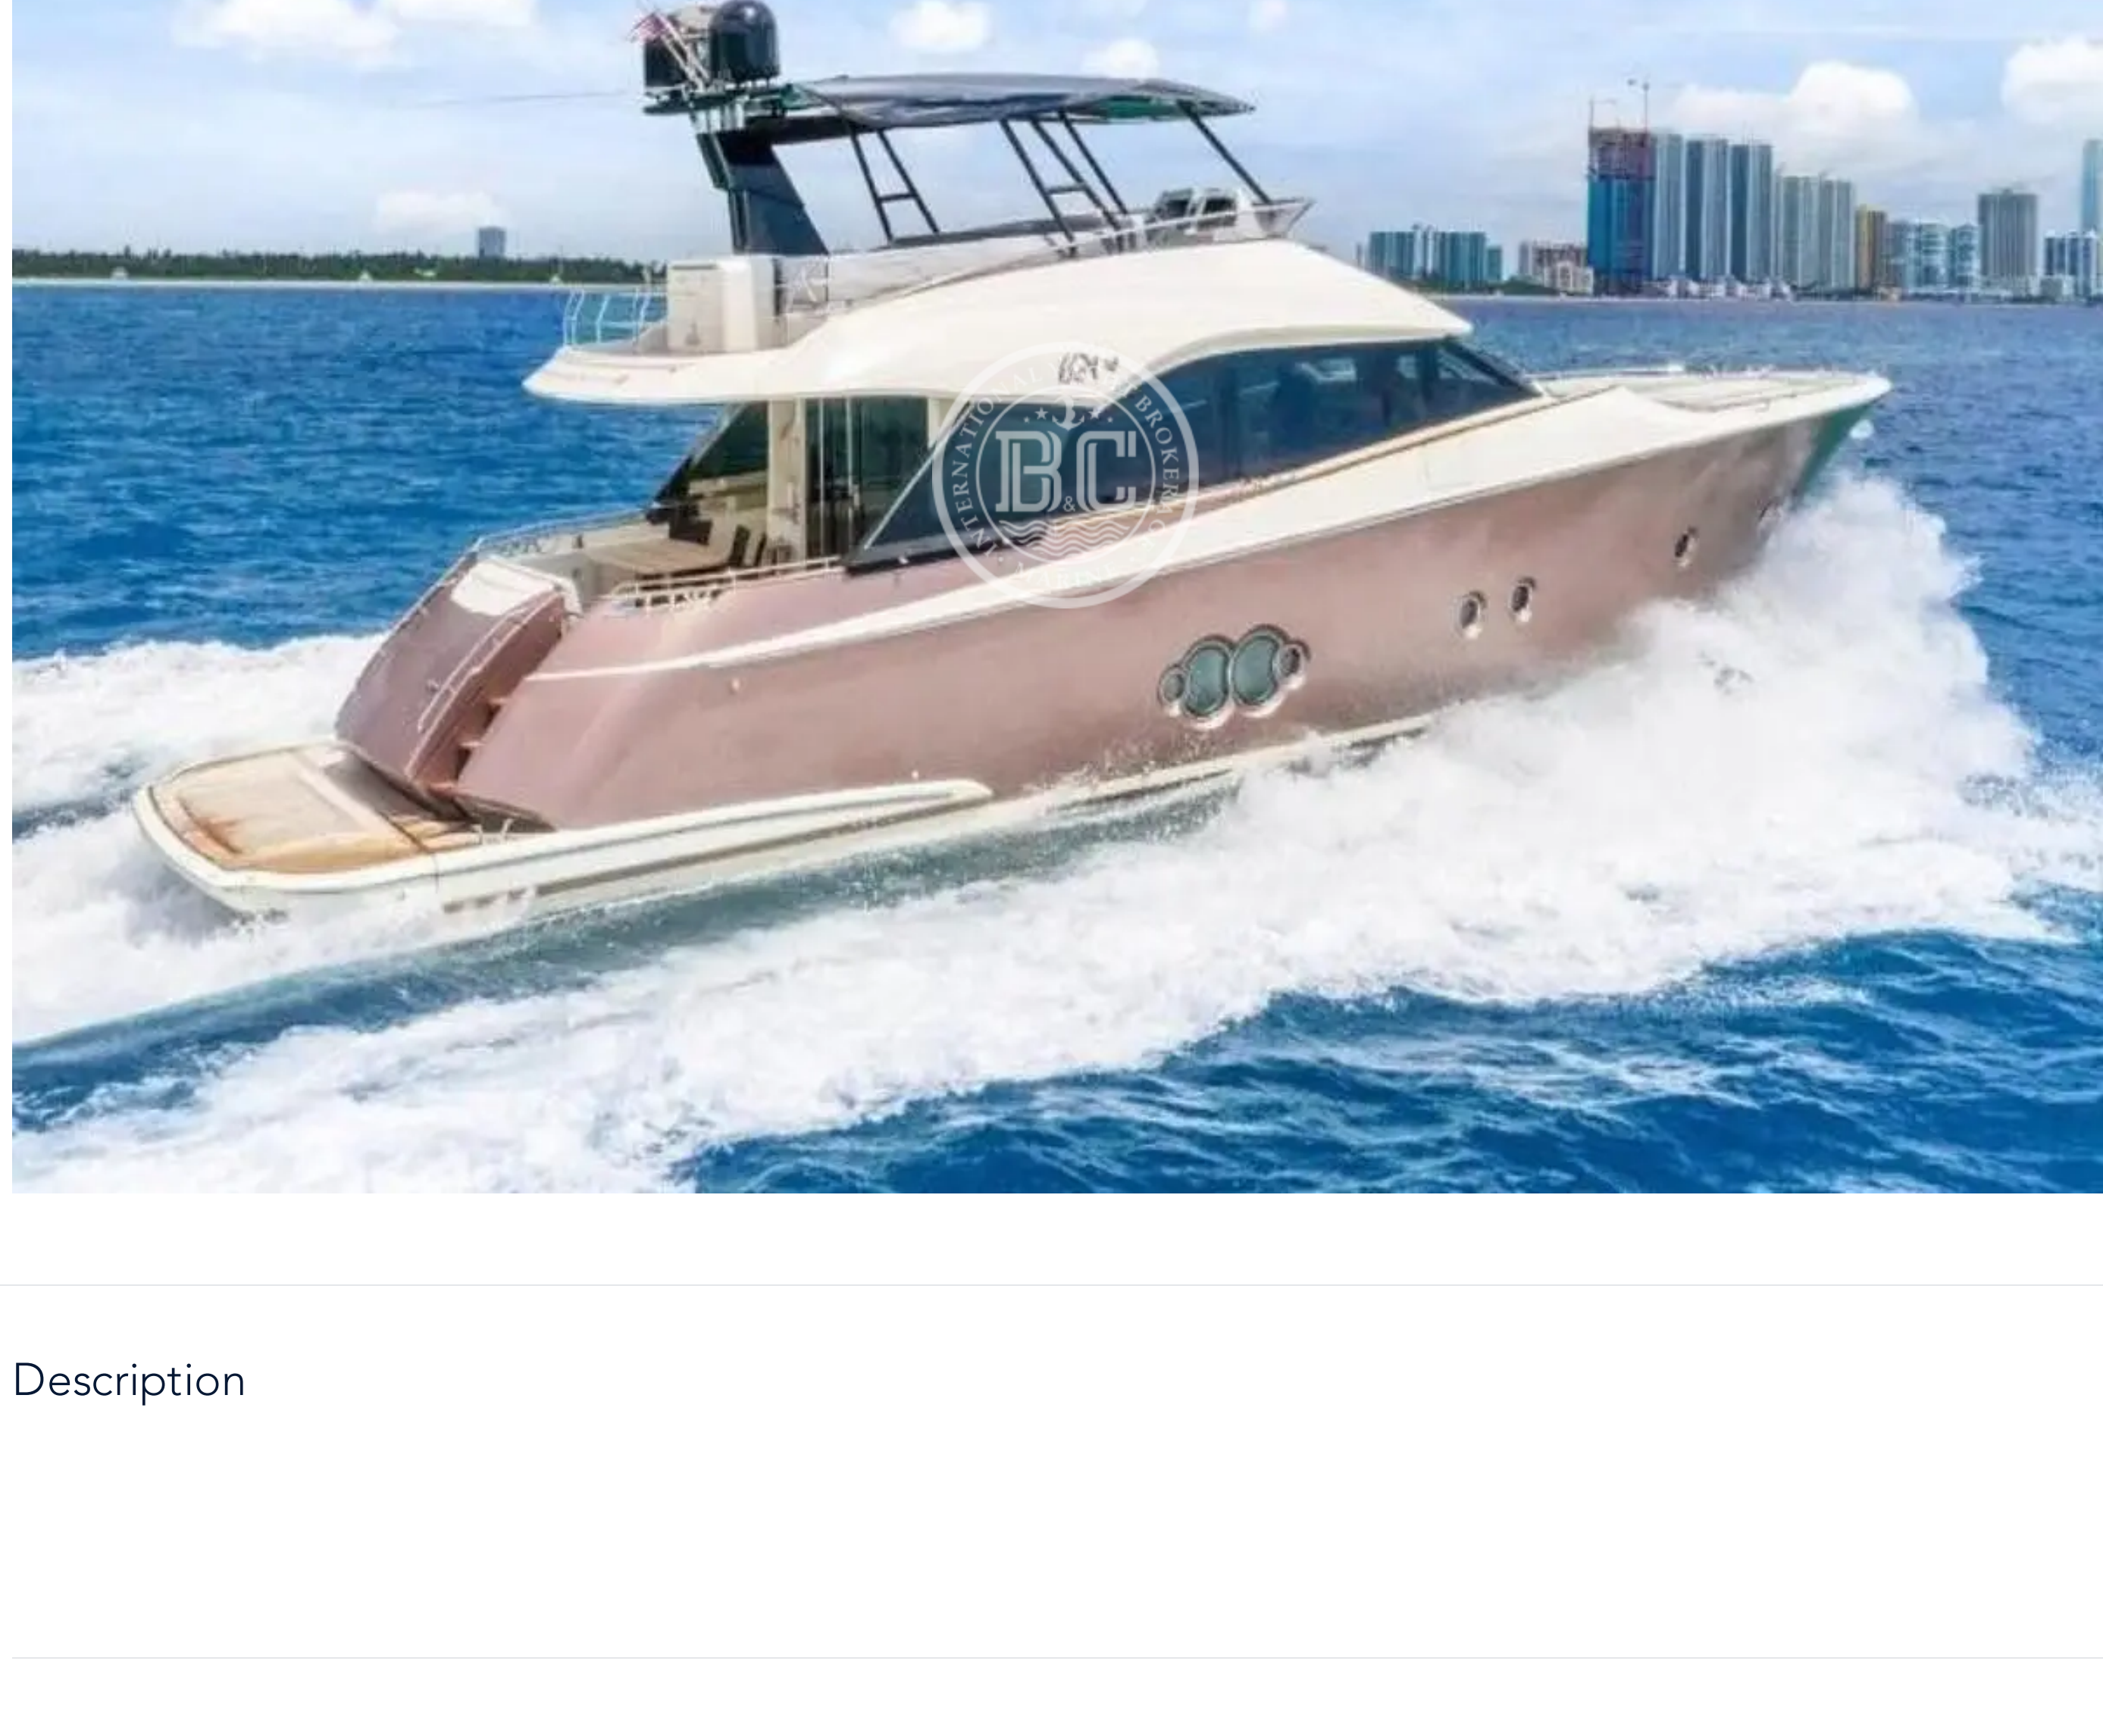

MCY MONTE CARLO 65 2015

Builder	Model	Year	Cabins	Length	Beam	Price
MCY	MONTE CARLO 65	2015	3	19.82 m	5.20 m	€ 1,100,000

Description

Specifications

Builder	Model	Year	Length	Beam
MCY	MONTE CARLO 65	2015	19.82 m	5.20 m
Country	Engine	Engine Power	Engine Pcs	Engine Hours
Other	MAN	1000 Hp	2	980
Max Speed	Fuel Capacity	Fresh Water Capacity	Generator	Invertor
31 Kn	3500 L	750 L	2x 20 kW	Yes
Battery Charger	Water Maker	Hyd. Platform	Stabilizer	Radar
Yes	Yes	Yes	Yes	Yes
Chart Plotter	Satellite	Autopilot	VHF	Bow Thruster
Yes	Yes	Yes	Yes	Yes
Stern Thruster	Air Conditioning	Passerelle	Tender	TV
Yes	Yes	Yes	Yes	Yes
Sound System	Refrigerator	Deep Freezer	Icemaker	Oven
Yes	Yes	Yes	Yes	Yes
Microwave	Dishwasher	Washing Machine	BBQ	
Yes	Yes	Yes	Yes	