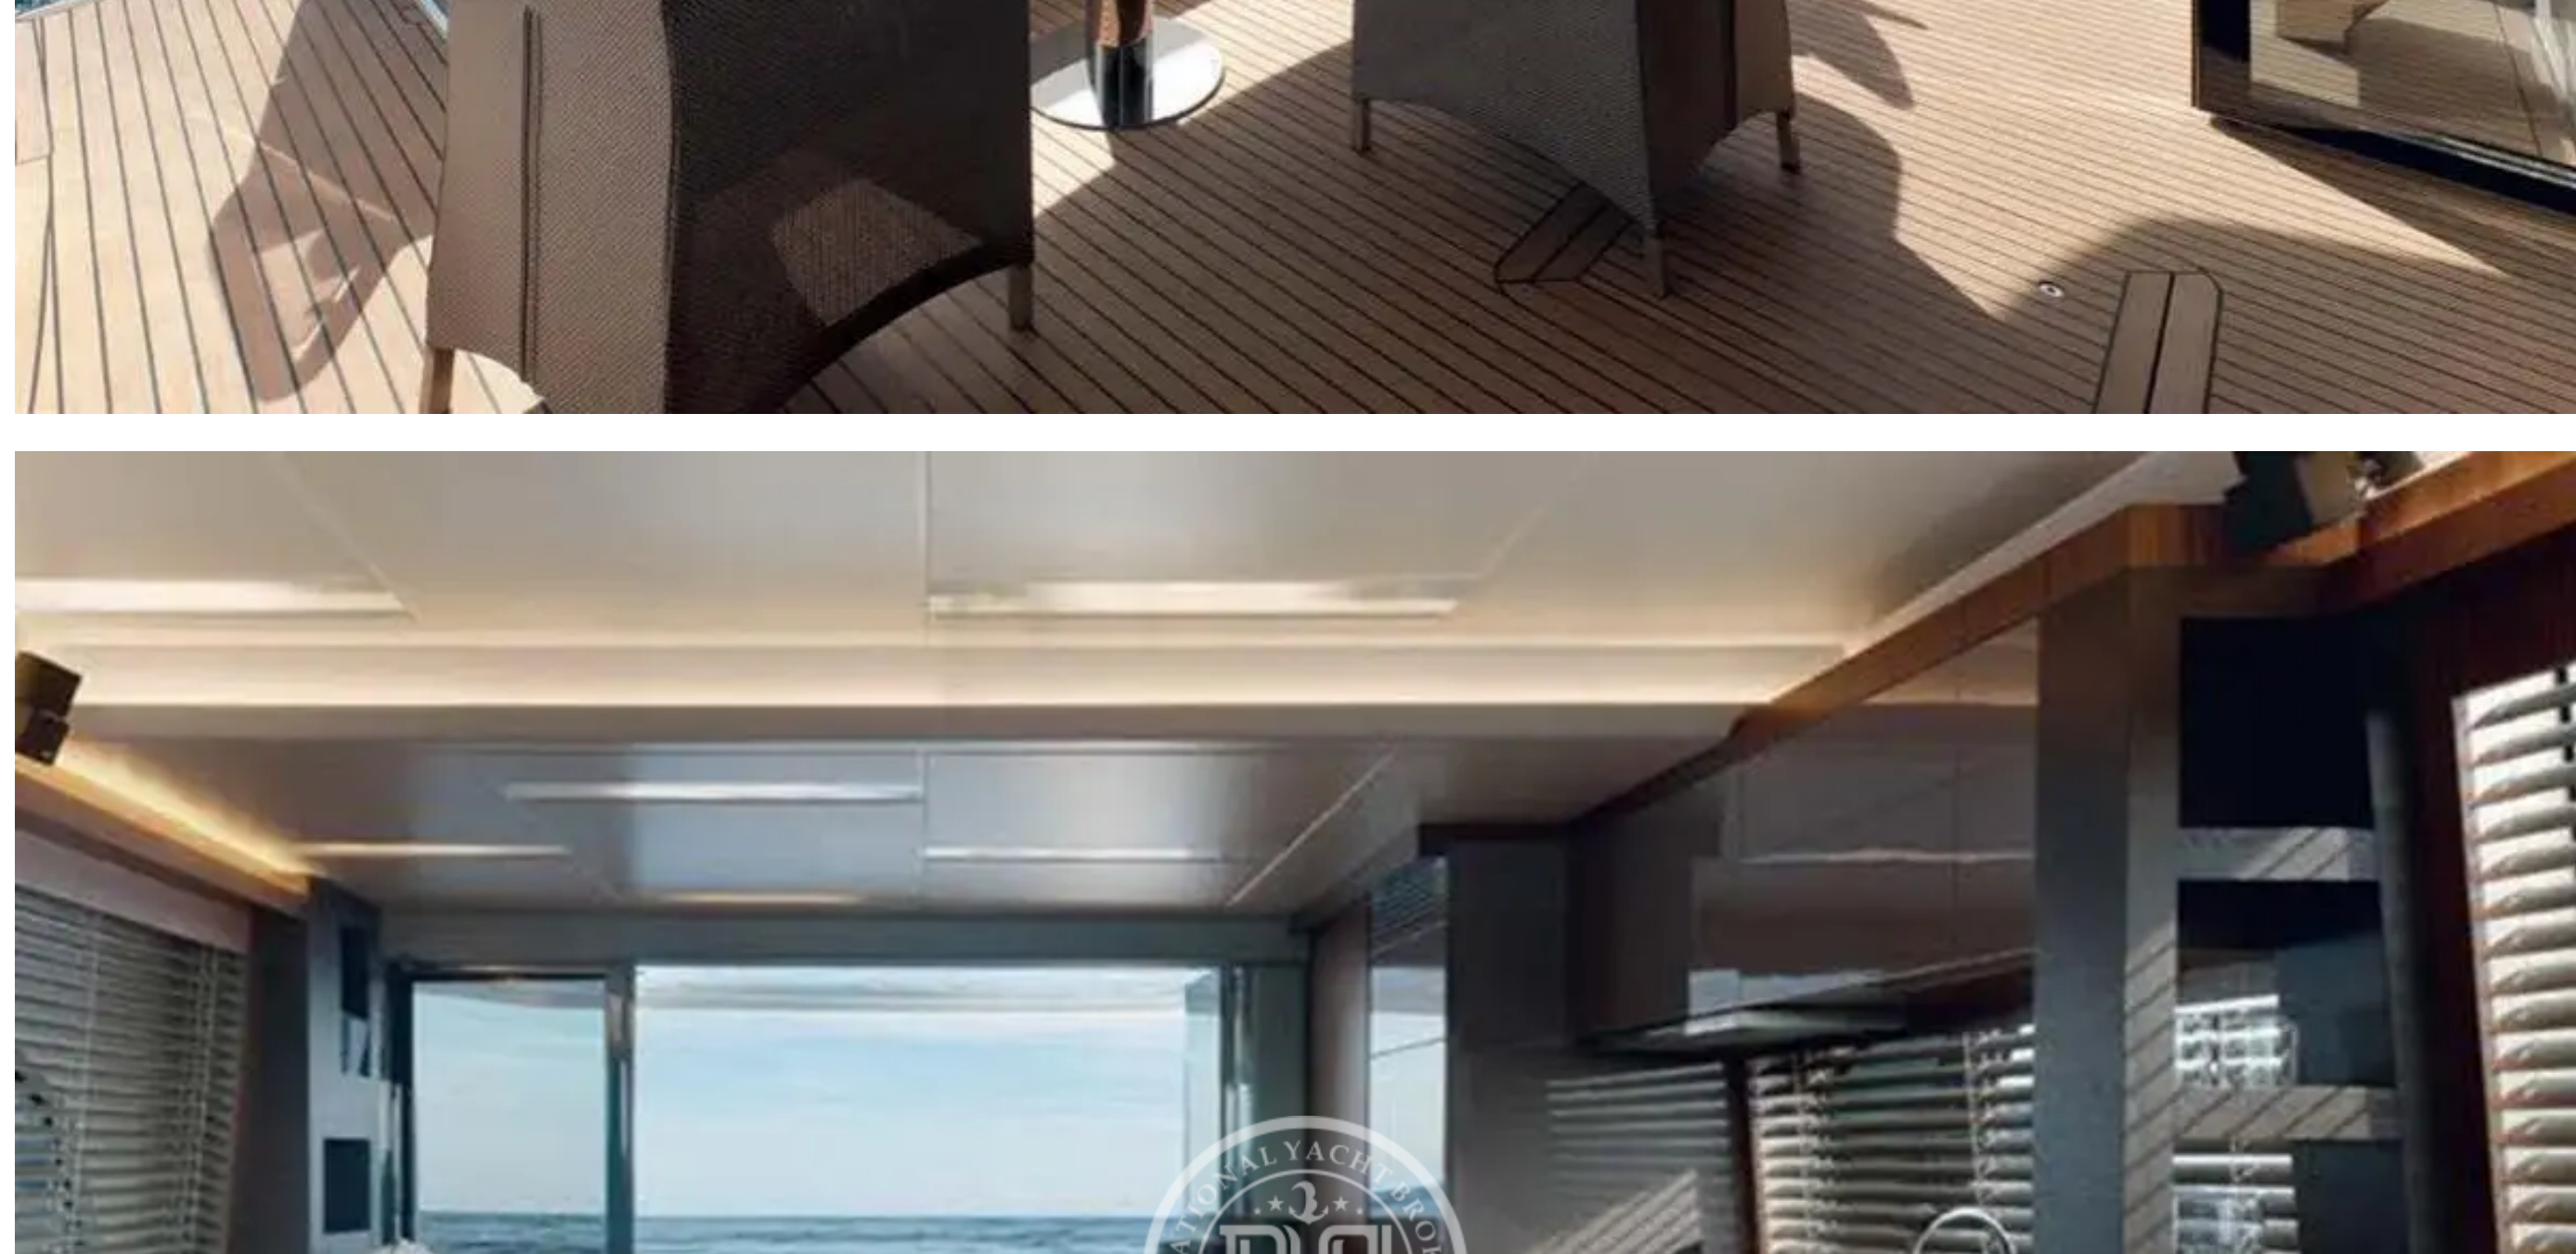

MCY MONTE CARLO 65 2015

Builder	Model	Year	Cabins	Length	Beam	Price
MCY	MONTE CARLO 65	2015	3	19.82 m	5.20 m	€ 1,100,000

Description

Specifications

Builder	Model	Year	Length	Beam
MCY	MONTE CARLO 65	2015	19.82 m	5.20 m
Country	Engine	Engine Power	Engine Pcs	Engine Hours
Other	MAN	1000 Hp	2	980
Max Speed	Fuel Capacity	Fresh Water Capacity	Generator	Invertor
31 Kn	3500 L	750 L	2x 20 kW	Yes
Battery Charger	Water Maker	Hyd. Platform	Stabilizer	Radar
Yes	Yes	Yes	Yes	Yes
Chart Plotter	Satellite	Autopilot	VHF	Bow Thruster
Yes	Yes	Yes	Yes	Yes
Stern Thruster	Air Conditioning	Passerelle	Tender	TV
Yes	Yes	Yes	Yes	Yes
Sound System	Refrigerator	Deep Freezer	Icemaker	Oven
Yes	Yes	Yes	Yes	Yes
Microwave	Dishwasher	Washing Machine	BBQ	
Yes	Yes	Yes	Yes	