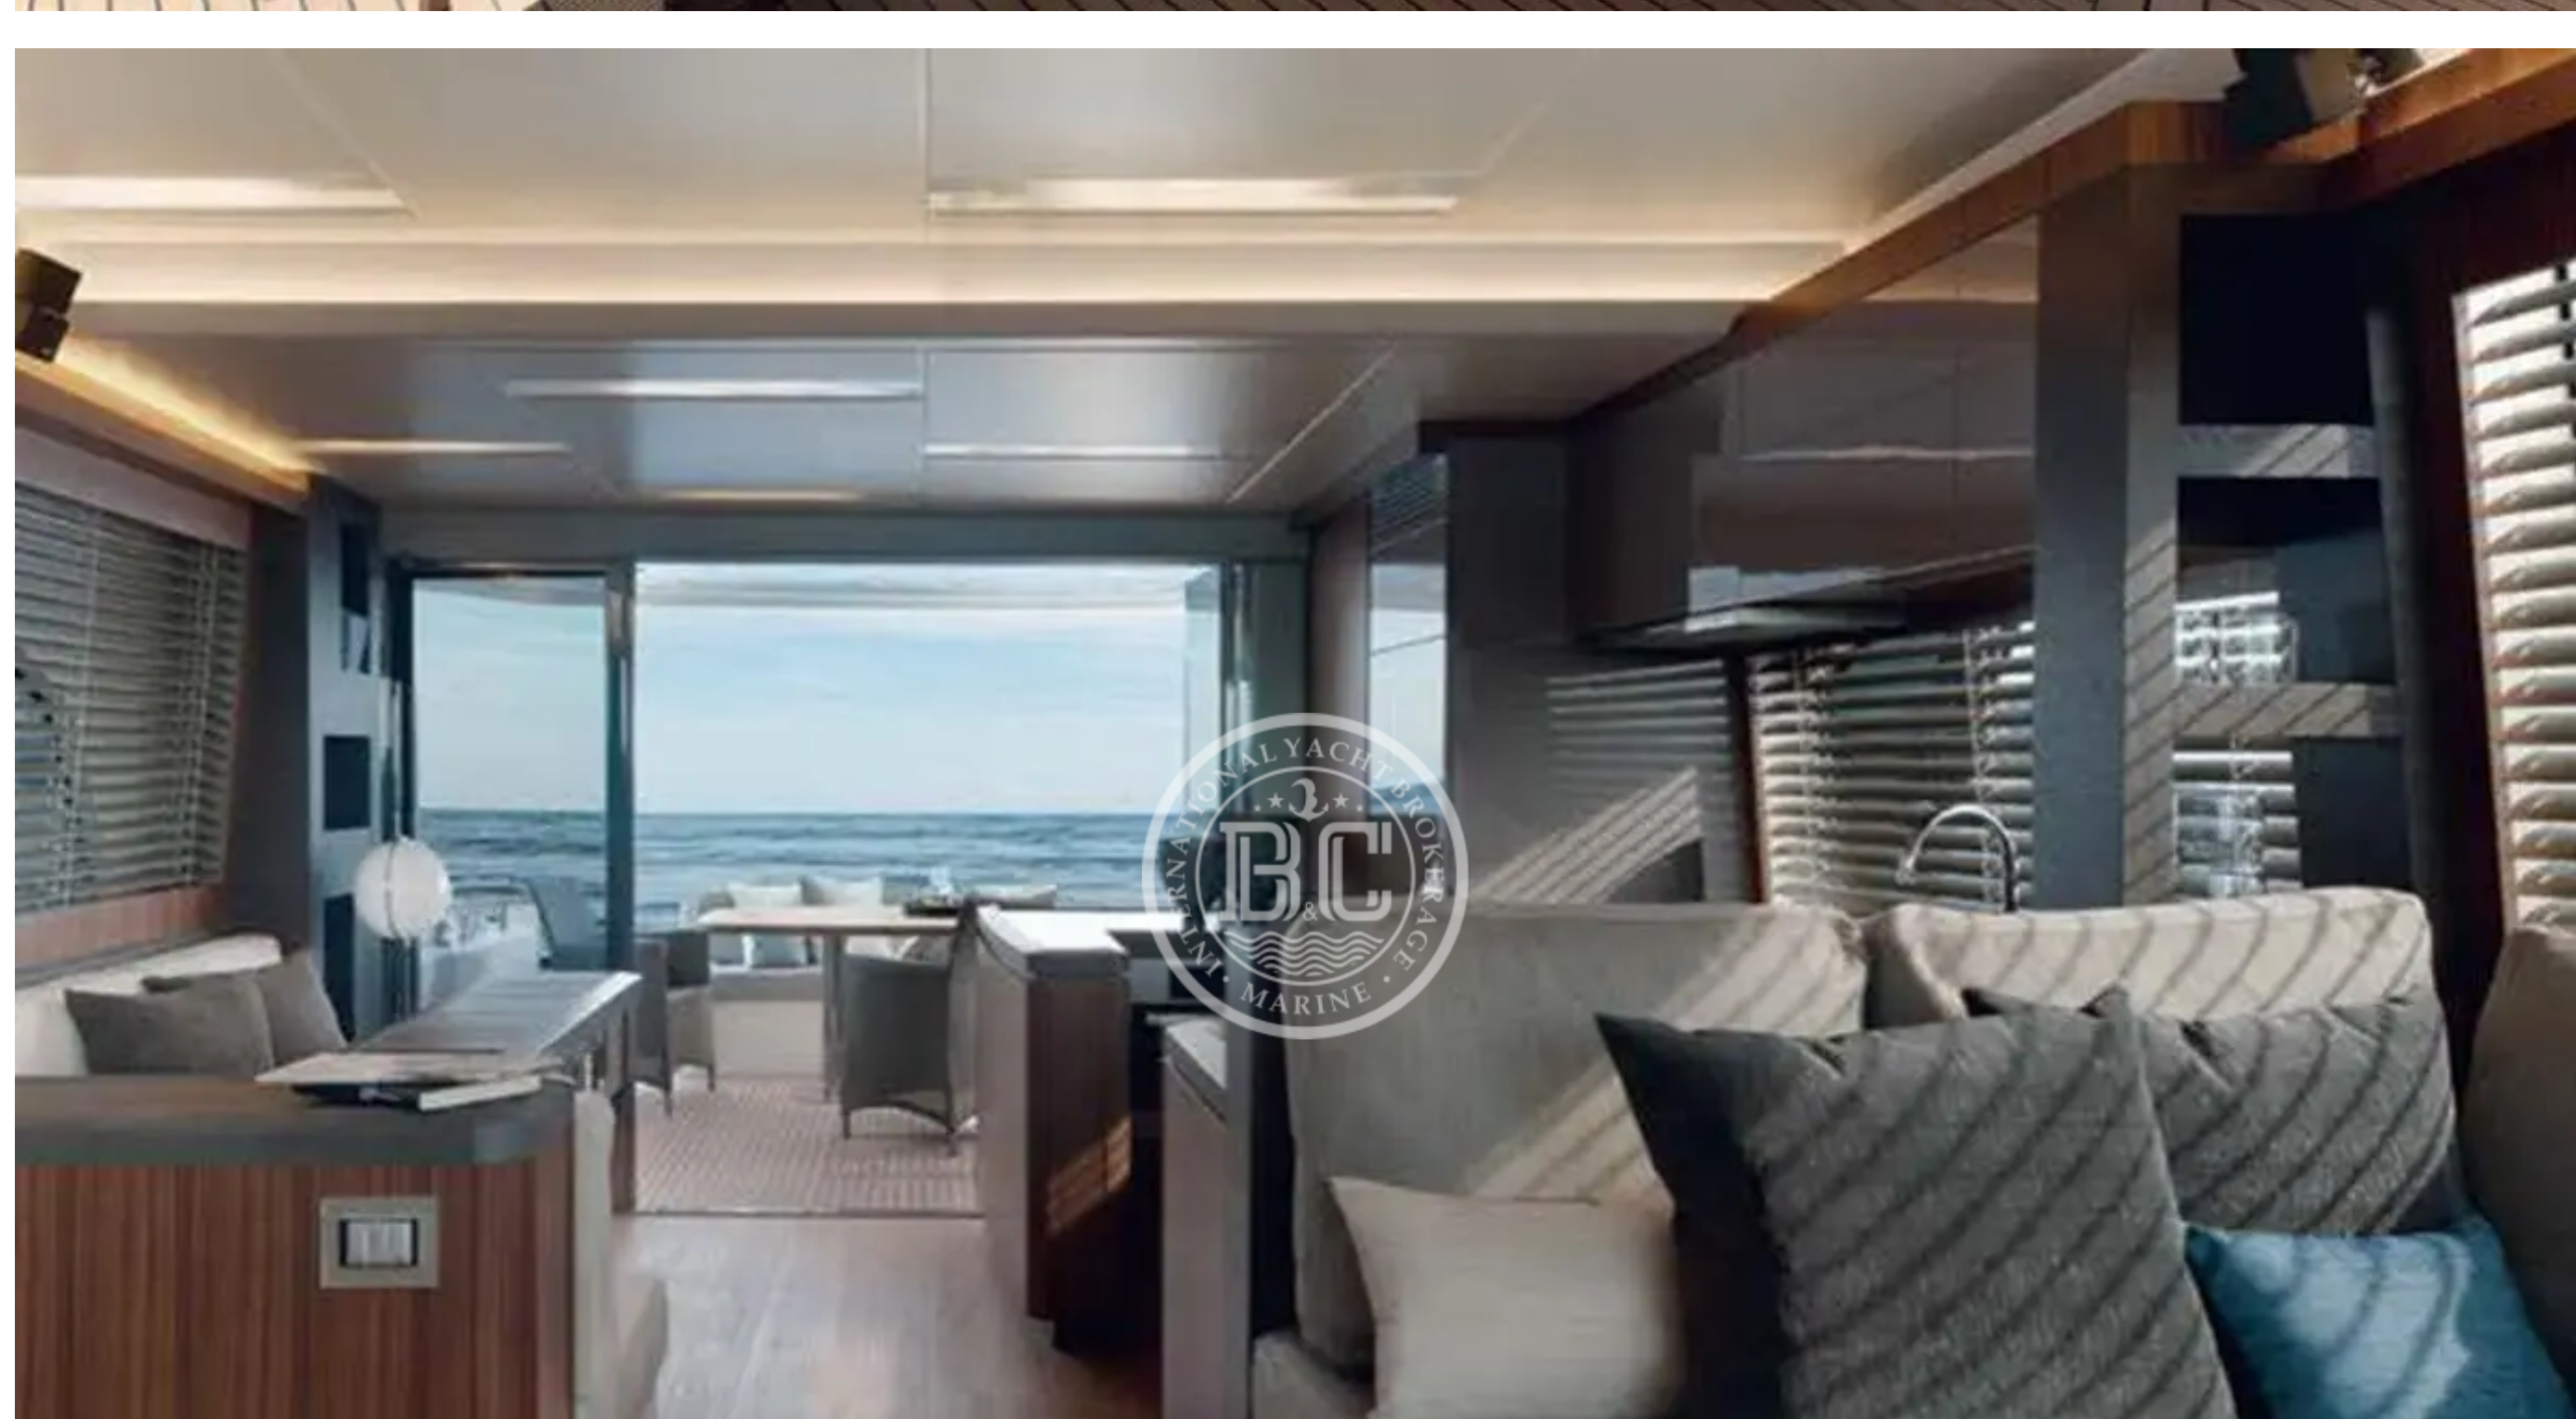

MCY MONTE CARLO 65 2015

Builder	Model	Year	Cabins	Length	Beam	Price
MCY	MONTE CARLO 65	2015	3	19.82 m	5.20 m	€ 1,100,000

Description

Specifications

Builder	Model	Year	Length	Beam
MCY	MONTE CARLO 65	2015	19.82 m	5.20 m
Country	Engine	Engine Power	Engine Pcs	Engine Hours
Other	MAN	1000 Hp	2	980
Max Speed	Fuel Capacity	Fresh Water Capacity	Generator	Invertor
31 Kn	3500 L	750 L	2x 20 kW	Yes
Battery Charger	Water Maker	Hyd. Platform	Stabilizer	Radar
Yes	Yes	Yes	Yes	Yes
Chart Plotter	Satellite	Autopilot	VHF	Bow Thruster
Yes	Yes	Yes	Yes	Yes
Stern Thruster	Air Conditioning	Passerelle	Tender	TV
Yes	Yes	Yes	Yes	Yes
Sound System	Refrigerator	Deep Freezer	Icemaker	Oven
Yes	Yes	Yes	Yes	Yes
Microwave	Dishwasher	Washing Machine	BBQ	
Yes	Yes	Yes	Yes	