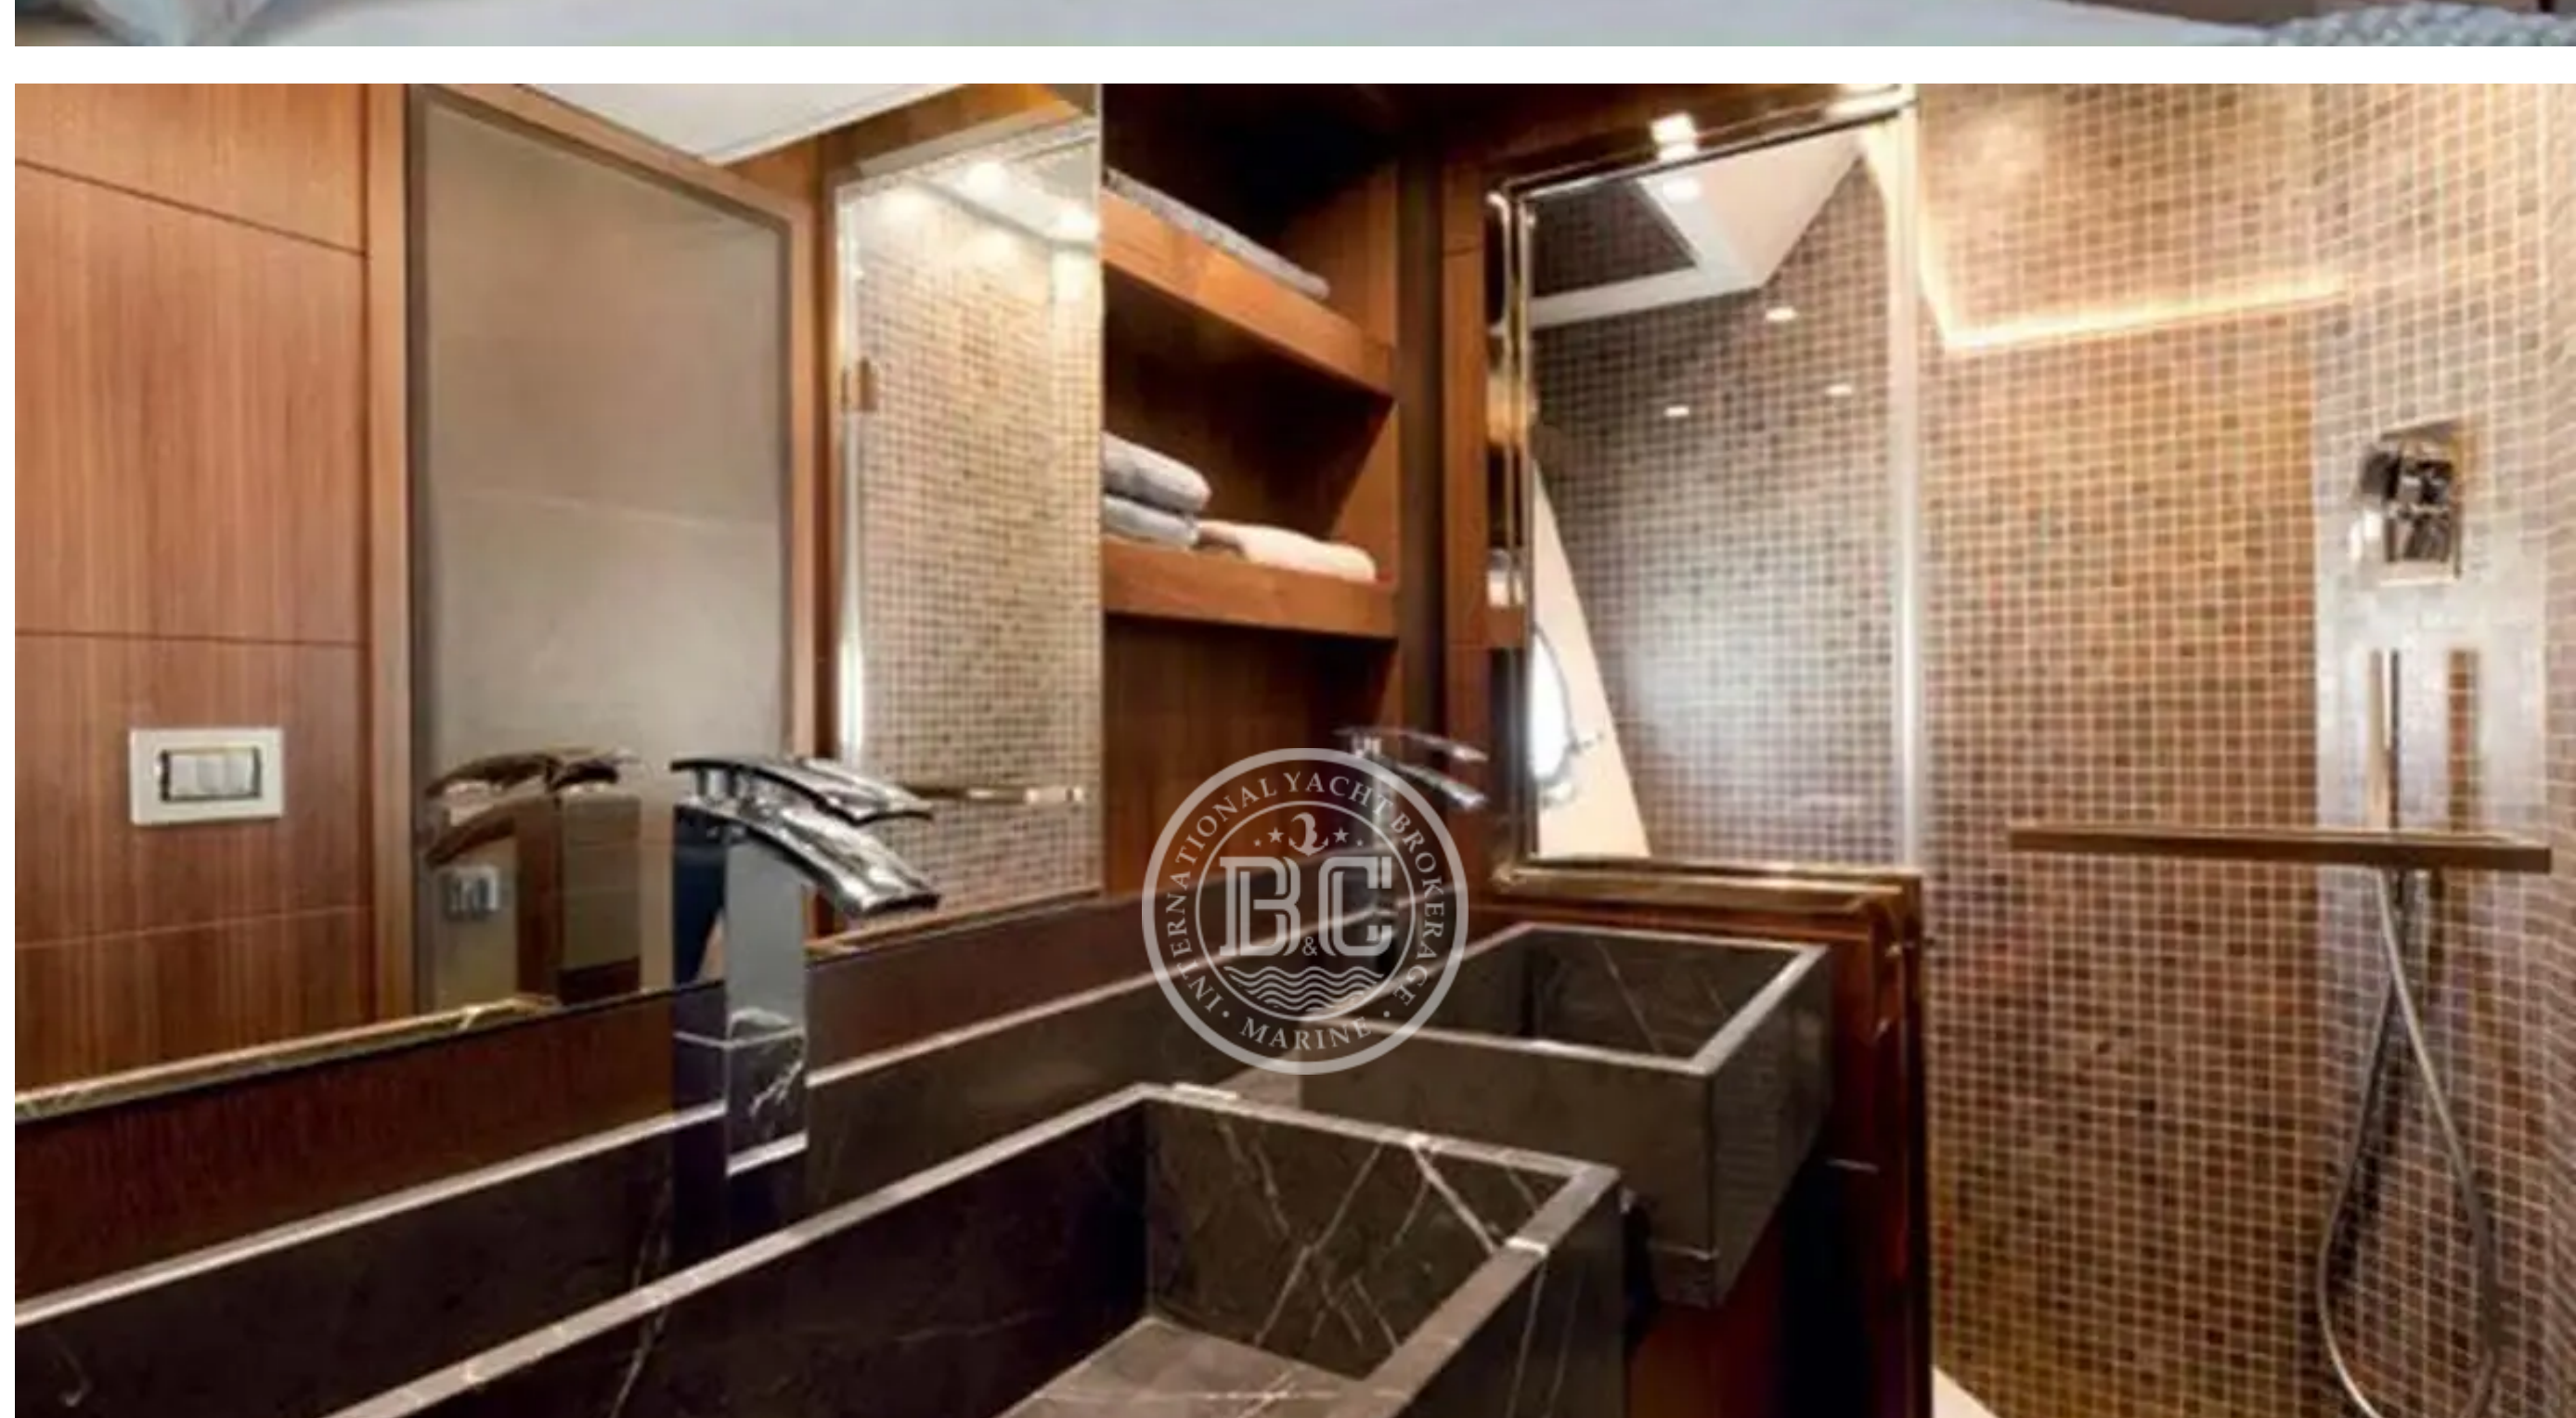

MCY MONTE CARLO 65 2015

Builder	Model	Year	Cabins	Length	Beam	Price
MCY	MONTE CARLO 65	2015	3	19.82 m	5.20 m	€ 1,100,000

Description

Specifications

Builder	Model	Year	Length	Beam
MCY	MONTE CARLO 65	2015	19.82 m	5.20 m
Country	Engine	Engine Power	Engine Pcs	Engine Hours
Other	MAN	1000 Hp	2	980
Max Speed	Fuel Capacity	Fresh Water Capacity	Generator	Invertor
31 Kn	3500 L	750 L	2x 20 kW	Yes
Battery Charger	Water Maker	Hyd. Platform	Stabilizer	Radar
Yes	Yes	Yes	Yes	Yes
Chart Plotter	Satellite	Autopilot	VHF	Bow Thruster
Yes	Yes	Yes	Yes	Yes
Stern Thruster	Air Conditioning	Passerelle	Tender	TV
Yes	Yes	Yes	Yes	Yes
Sound System	Refrigerator	Deep Freezer	Icemaker	Oven
Yes	Yes	Yes	Yes	Yes
Microwave	Dishwasher	Washing Machine	BBQ	
Yes	Yes	Yes	Yes	