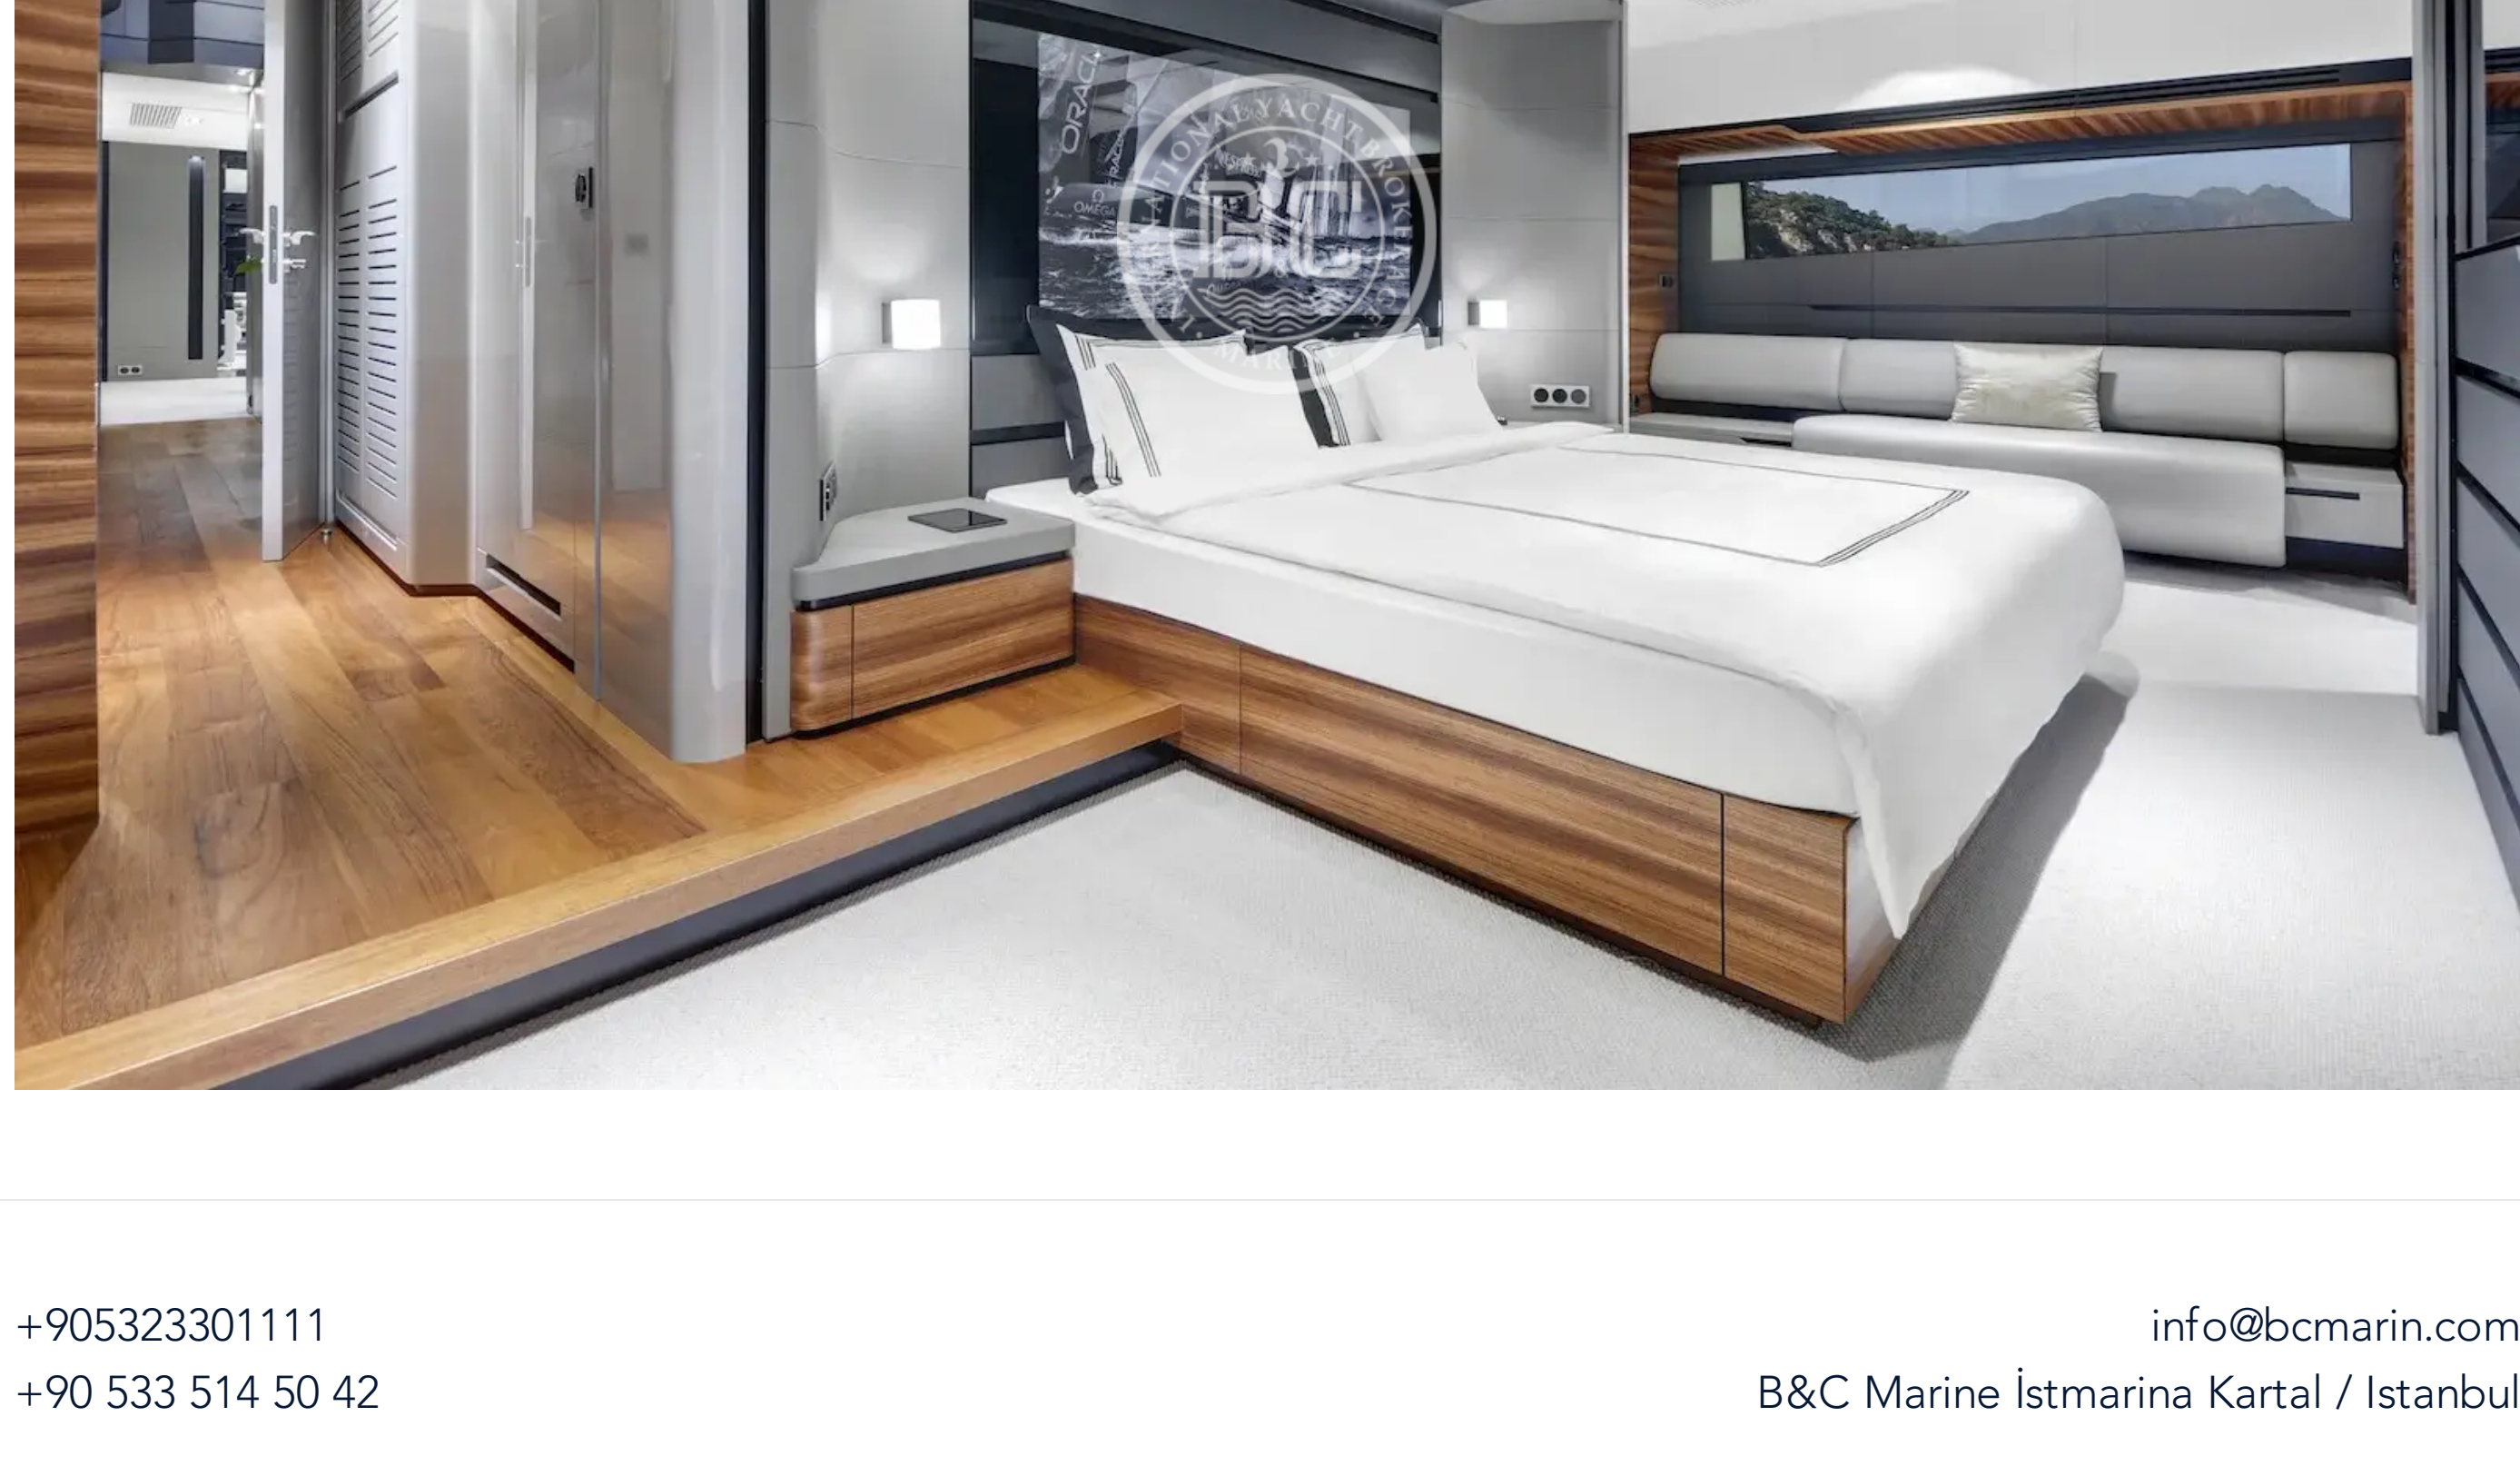

Engine

MTU

+905323301111

+90 533 514 50 42

info@bcmarin.com

B&C Marine Istmarina Kartal / Istanbul