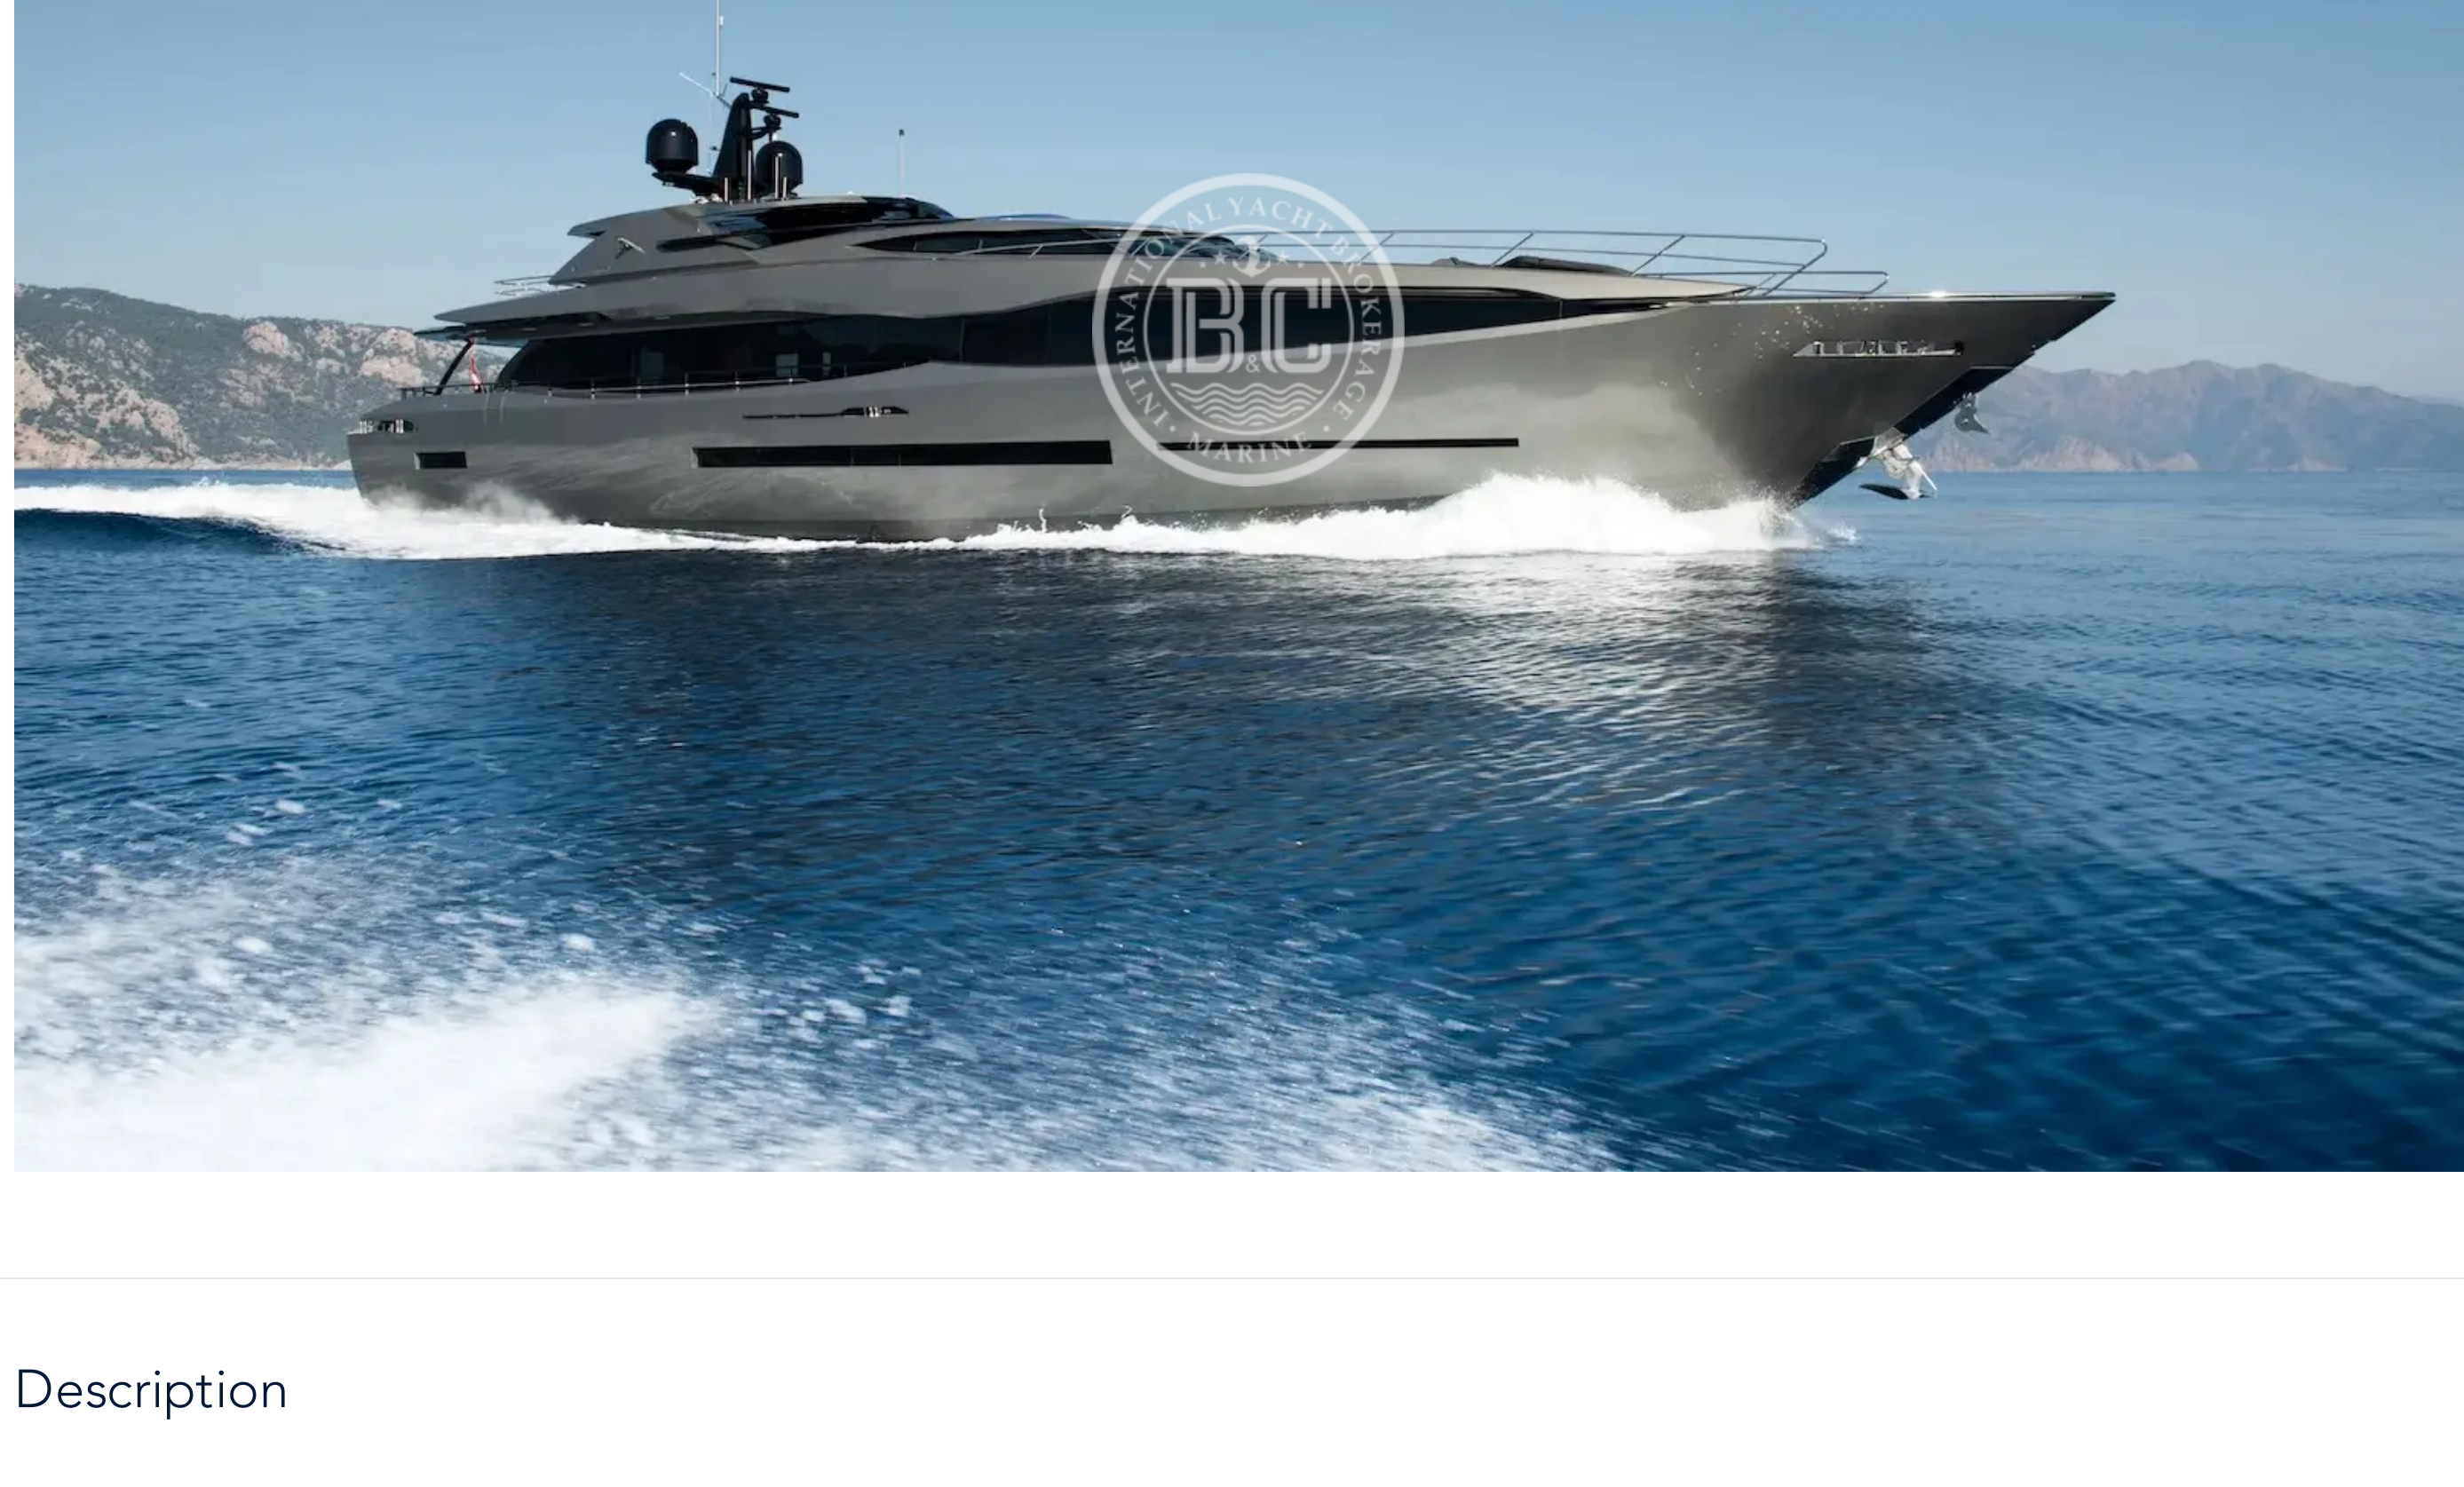

M / Y F X 3 8 M 2 0 1 6

The 38.2m/125'4" 'FX' motor yacht built by shipyard **FX Yachts** is available for charter for up to 10 guests in 5 cabins. This yacht features interior styling by Scaro Design.

Motor yacht FX boasts a wealth of convivial spaces, perfect for luxury yacht charters with families of friends, offering ample opportunities to kick back and relax, or enjoy the water on the yacht's array of water toys, the choice is yours.

GUEST ACCOMMODATION

Built in 2016, FX offers guest accommodation for up to 10 guests in 5 suites comprising a master suite, two VIP cabins and two twin cabins. The bed configuration includes 1 king, 2 queen and 4 singles. She is also capable of carrying up to 6 crew onboard to ensure a relaxed luxury yacht charter experience.

ONBOARD COMFORT & ENTERTAINMENT

On your charter, you'll find plenty to keep you busy and entertained, particularly a deck jacuzzi, perfect to enjoy the scenery with your favourite drink in hand.

Whatever your activities on your charter, you'll find some impressive features are seamlessly integrated to help you, particularly Wi-Fi connectivity, allowing you to stay connected at all times, should you wish. You can stay comfortable on board whatever the weather, with air conditioning during your charter.

Description

PERFORMANCE & RANGE

Built with a composite hull and GRP superstructure, she benefits from a semi-displacement hull to provide exceptional seakeeping and impressive speeds. Powered by twin MTU engines, she comfortably cruises at 20 knots, reaches a maximum speed of 24 knots with a range of up to 1,250 nautical miles from her 35,000 litre fuel tanks at cruising speed. With a shallow draft of 1.57m/5'2" FX can anchor closer to coves and sheltered bays overnight.

TOYS

Onboard FX has a range of toys and accessories to keep you and your guests entertained on the water throughout your stay. Principle among these are waterskis that are hugely entertaining whether you are a beginner or a seasoned pro. Additionally, there are F55 SEABOBs, that allow you to skim along the surface or steer under the crystal water and experience life swimming with the fish. In addition there are wakeboards so guests can show off at speed. If that isn't enough FX also features canoes, inflatable water toys, kneeboards and paddleboards. When it's time to travel from land to sea, it couldn't be easier with a 5.05m/16'7" Castoldi Tender.

Specifications

Builder	Model	Year	Length	Beam
FX Yachts	38M	2016	38.00 m	8.10 m